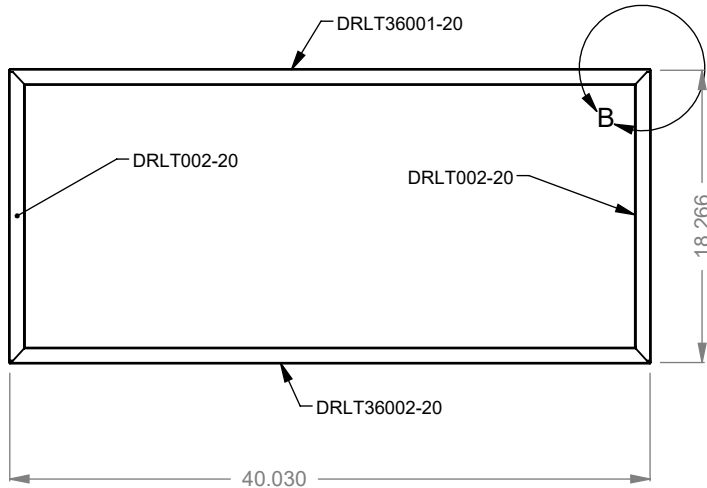

DRLT36-2

DRLT36

**DRLT36
DRLT36-2**
Trim Kits

UNLESS OTHERWISE SPECIFIED	DATE
DIMENSIONS ARE IN INCHES TOLERANCES: FRACTIONAL $\pm 1/8"$	09/19/2022

MONTIGO
the art of fireplaces
www.montigo.com