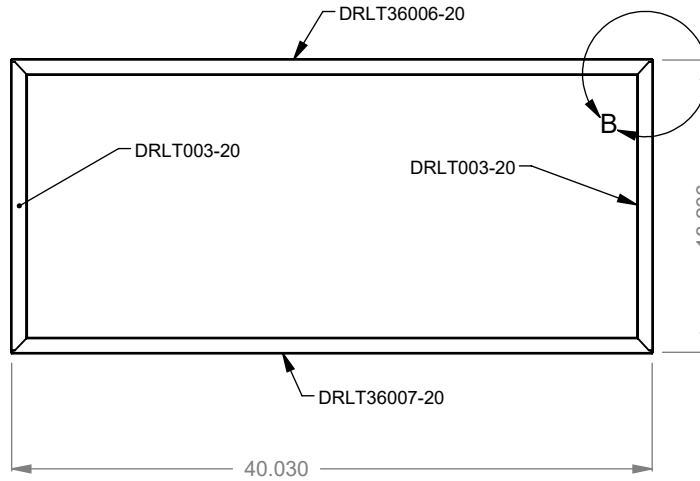

DRLT36-2

DRLT36

**DRLT36
DRLT36-2**
Trim Kits

UNLESS OTHERWISE SPECIFIED	DATE
DIMENSIONS ARE IN INCHES TOLERANCES: FRACTIONAL $\pm 1/8"$	09/19/2022

MONTIGO
the art of fireplaces
www.montigo.com