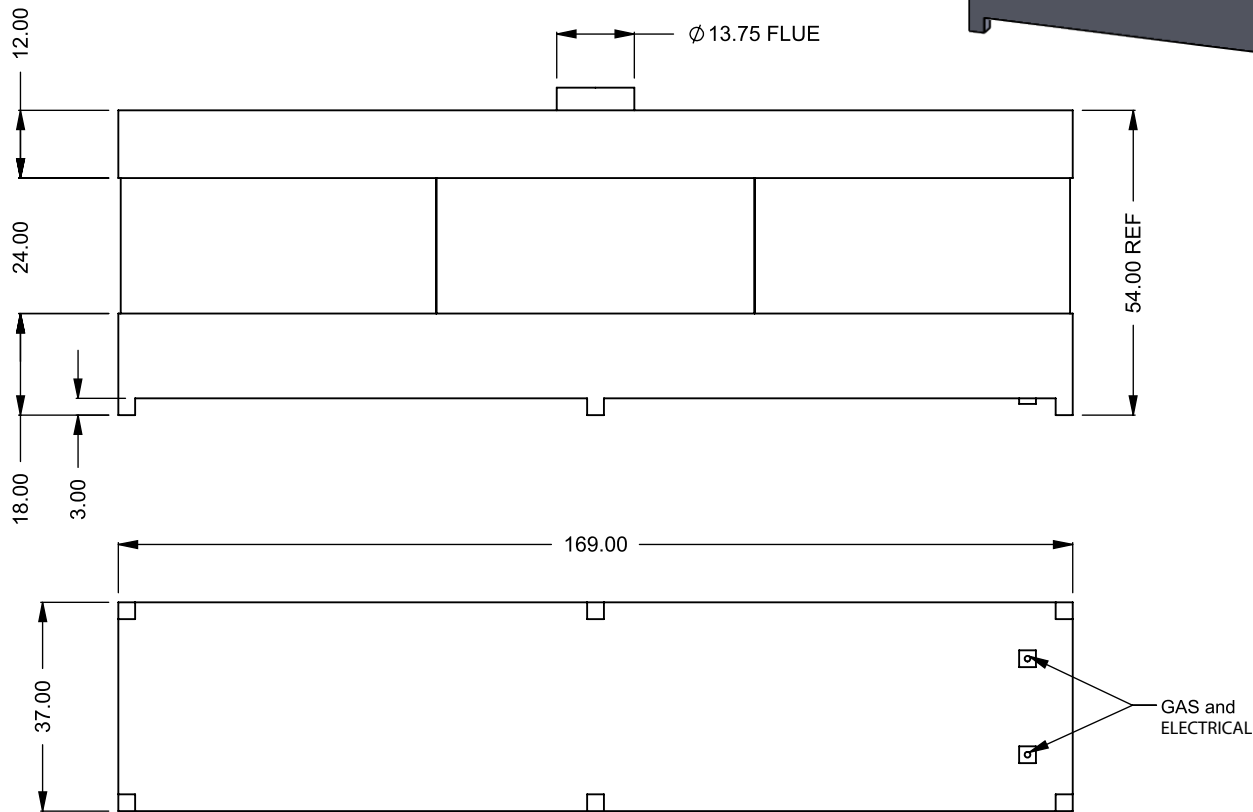

C4W14 169x31
 Power COOL-Pack
Bottom Intake

**PRELIMINARY
 DRAWING ONLY** 

EXAMPLE CONFIGURATION	UNLESS OTHERWISE SPECIFIED	DATE
MONTIGO COMMERCIAL FIREPLACES ARE CUSTOM BUILT FOR EACH PROJECT. THIS DRAWING IS FOR REFERENCE ONLY. FLUE AND AIR INTAKE SIZES ARE SUBJECT TO CHANGE DEPENDING ON VENT RUN.	DIMENSIONS ARE IN INCHES TOLERANCES: FRACTIONAL $\pm 1/8"$	15/10/2020

MONTIGO
 the art of **fireplaces**
 www.montigo.com

C4W14 169x37
 Power COOL-Pack
Bottom Intake

**PRELIMINARY
 DRAWING ONLY** 

EXAMPLE CONFIGURATION	UNLESS OTHERWISE SPECIFIED	DATE
MONTIGO COMMERCIAL FIREPLACES ARE CUSTOM BUILT FOR EACH PROJECT. THIS DRAWING IS FOR REFERENCE ONLY. FLUE AND AIR INTAKE SIZES ARE SUBJECT TO CHANGE DEPENDING ON VENT RUN.	DIMENSIONS ARE IN INCHES TOLERANCES: FRACTIONAL $\pm 1/8"$	15/10/2020