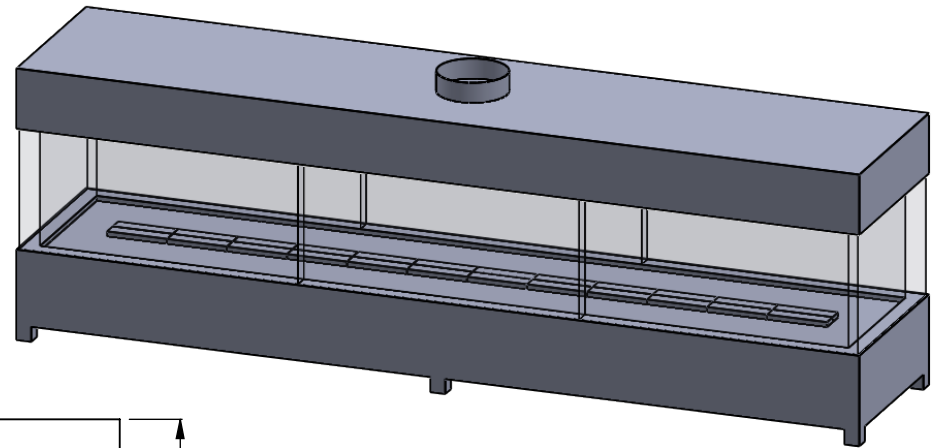

C4W14 169x31
 Power COOL-Pack
Bottom Intake

**PRELIMINARY
 DRAWING ONLY** 

EXAMPLE CONFIGURATION	UNLESS OTHERWISE SPECIFIED	DATE
MONTIGO COMMERCIAL FIREPLACES ARE CUSTOM BUILT FOR EACH PROJECT. THIS DRAWING IS FOR REFERENCE ONLY. FLUE AND AIR INTAKE SIZES ARE SUBJECT TO CHANGE DEPENDING ON VENT RUN.	DIMENSIONS ARE IN INCHES TOLERANCES: FRACTIONAL $\pm 1/8"$	15/10/2020

MONTIGO
 the art of **fireplaces**
 www.montigo.com

C4W14 169x37
 Power COOL-Pack
Bottom Intake

**PRELIMINARY
 DRAWING ONLY** 

EXAMPLE CONFIGURATION	UNLESS OTHERWISE SPECIFIED	DATE
MONTIGO COMMERCIAL FIREPLACES ARE CUSTOM BUILT FOR EACH PROJECT. THIS DRAWING IS FOR REFERENCE ONLY. FLUE AND AIR INTAKE SIZES ARE SUBJECT TO CHANGE DEPENDING ON VENT RUN.	DIMENSIONS ARE IN INCHES TOLERANCES: FRACTIONAL $\pm 1/8"$	15/10/2020