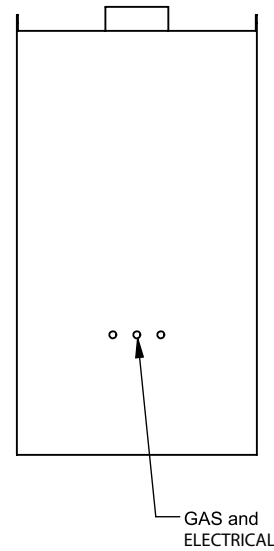

C320PFC
Power COOL-Pack
30D Top Intake

**PRELIMINARY
DRAWING ONLY**

EXAMPLE CONFIGURATION	UNLESS OTHERWISE SPECIFIED	DATE
MONTIGO COMMERCIAL FIREPLACES ARE CUSTOM BUILT FOR EACH PROJECT. THIS DRAWING IS FOR REFERENCE ONLY. FLUE AND AIR INTAKE SIZES ARE SUBJECT TO CHANGE DEPENDING ON VENT RUN.	DIMENSIONS ARE IN INCHES TOLERANCES: FRACTIONAL $\pm 1/8"$	15/10/2020

MONTIGO
the art of **fireplaces**
www.montigo.com