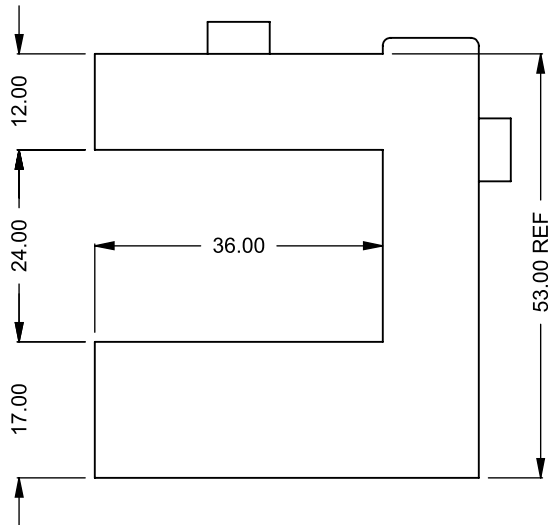

C320PFC
Power COOL-Pack
30D Rear Intake

**PRELIMINARY
DRAWING ONLY**

EXAMPLE CONFIGURATION	UNLESS OTHERWISE SPECIFIED	DATE
MONTIGO COMMERCIAL FIREPLACES ARE CUSTOM BUILT FOR EACH PROJECT. THIS DRAWING IS FOR REFERENCE ONLY. FLUE AND AIR INTAKE SIZES ARE SUBJECT TO CHANGE DEPENDING ON VENT RUN.	DIMENSIONS ARE IN INCHES TOLERANCES: FRACTIONAL $\pm 1/8"$	15/10/2020

MONTIGO
the art of **fireplaces**
www.montigo.com