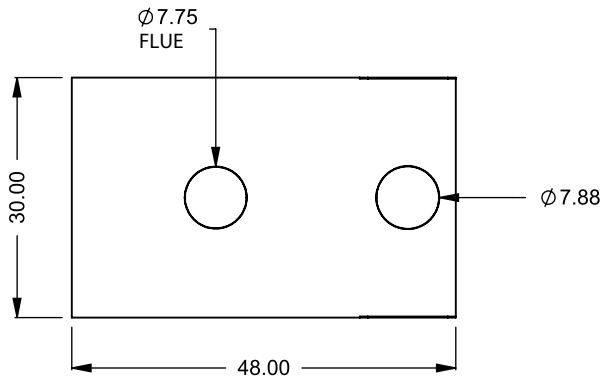

C320PFC
Power COOL-Pack
30D Top Intake

**PRELIMINARY
DRAWING ONLY**

EXAMPLE CONFIGURATION	UNLESS OTHERWISE SPECIFIED	DATE
MONTIGO COMMERCIAL FIREPLACES ARE CUSTOM BUILT FOR EACH PROJECT. THIS DRAWING IS FOR REFERENCE ONLY. FLUE AND AIR INTAKE SIZES ARE SUBJECT TO CHANGE DEPENDING ON VENT RUN.	DIMENSIONS ARE IN INCHES TOLERANCES: FRACTIONAL $\pm 1/8"$	15/10/2020

MONTIGO
the art of **fireplaces**
www.montigo.com