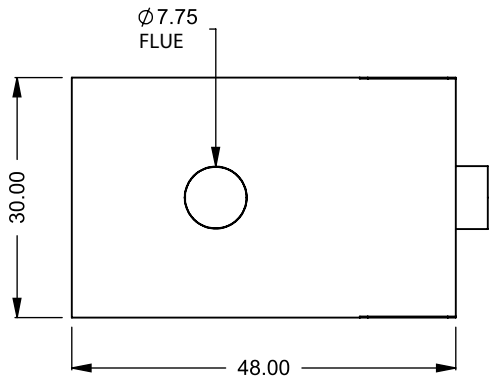

C320PFC
Power COOL-Pack
30D Rear Intake

**PRELIMINARY
DRAWING ONLY**

EXAMPLE CONFIGURATION	UNLESS OTHERWISE SPECIFIED	DATE
MONTIGO COMMERCIAL FIREPLACES ARE CUSTOM BUILT FOR EACH PROJECT. THIS DRAWING IS FOR REFERENCE ONLY. FLUE AND AIR INTAKE SIZES ARE SUBJECT TO CHANGE DEPENDING ON VENT RUN.	DIMENSIONS ARE IN INCHES TOLERANCES: FRACTIONAL $\pm 1/8"$	15/10/2020

MONTIGO
the art of **fireplaces**
www.montigo.com