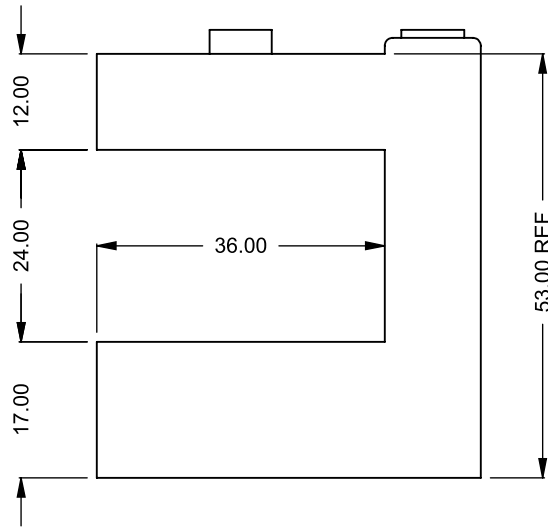

C320PFC
Power COOL-Pack
30D Top Intake

**PRELIMINARY
DRAWING ONLY**

EXAMPLE CONFIGURATION	UNLESS OTHERWISE SPECIFIED	DATE
MONTIGO COMMERCIAL FIREPLACES ARE CUSTOM BUILT FOR EACH PROJECT. THIS DRAWING IS FOR REFERENCE ONLY. FLUE AND AIR INTAKE SIZES ARE SUBJECT TO CHANGE DEPENDING ON VENT RUN.	DIMENSIONS ARE IN INCHES TOLERANCES: FRACTIONAL $\pm 1/8"$	15/10/2020

MONTIGO
the art of **fireplaces**
www.montigo.com