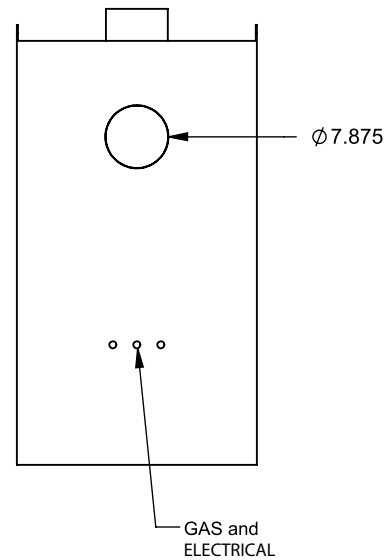

C320PFC
Power COOL-Pack
30D Rear Intake

**PRELIMINARY
DRAWING ONLY**

EXAMPLE CONFIGURATION	UNLESS OTHERWISE SPECIFIED	DATE
MONTIGO COMMERCIAL FIREPLACES ARE CUSTOM BUILT FOR EACH PROJECT. THIS DRAWING IS FOR REFERENCE ONLY. FLUE AND AIR INTAKE SIZES ARE SUBJECT TO CHANGE DEPENDING ON VENT RUN.	DIMENSIONS ARE IN INCHES TOLERANCES: FRACTIONAL $\pm 1/8"$	15/10/2020

MONTIGO
the art of **fireplaces**
www.montigo.com