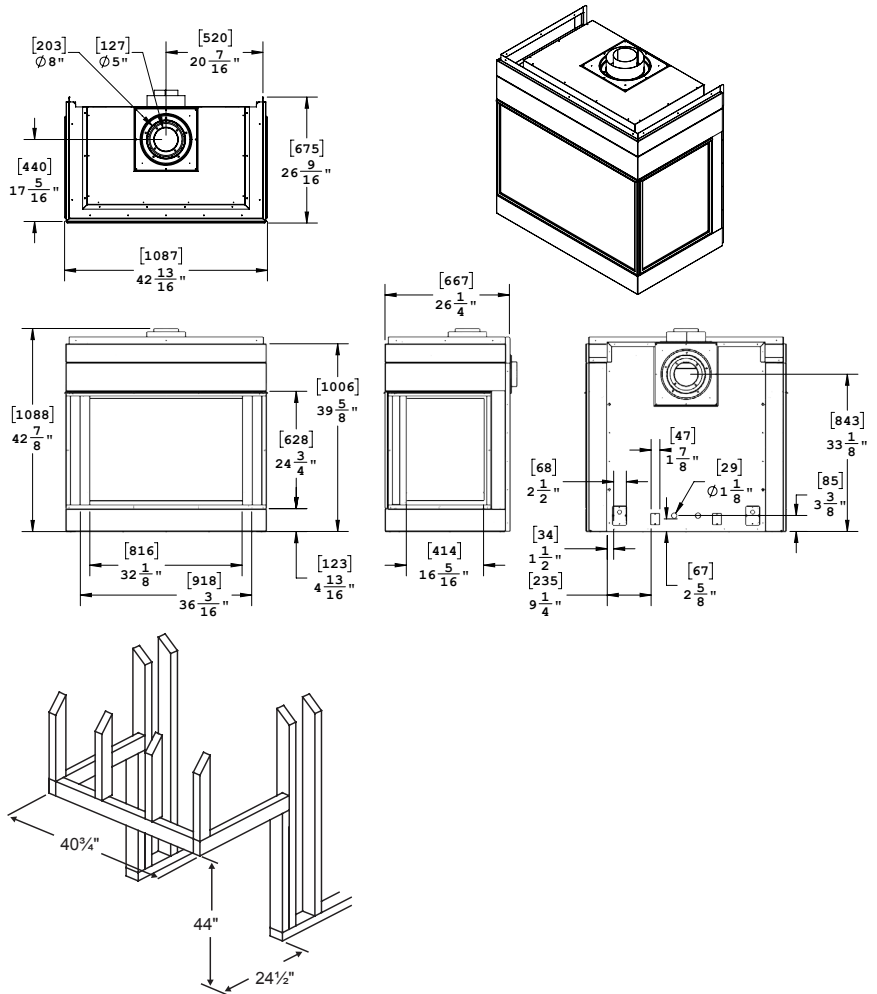

SPEC SHEET

Panorama

H38PRC HL38PRC

MONTIGO®

MULTI-SIDED FIREPLACE

DIMENSIONS

PART	ACTUAL	FRAMING
FRONT WIDTH	42 13/16"	41"
BACK WIDTH	42 13/16"	41"
HEIGHT	42 7/8"	44"
DEPTH	26 1/4"	23 3/4"
VIEWING AREA	32 1/8" X 24 3/4"	N/A

FEATURES

- Clean face design
- Black square doors with tempered glass
- Door screens
- Snap-lock door for access to the firebox
- Convertible to top or rear flue vent
- Power vent compatible

TECHNICAL SPECIFICATIONS

H38PRC Comes standard with:

- 34,000 BTU Traditional burner, wrought iron grate, fiber logset, heritage fiber brick lining
- Full Feature Proflame 2 remote control

H38PRC Options:

- Wrought iron grate

HL38PRC Comes standard with: