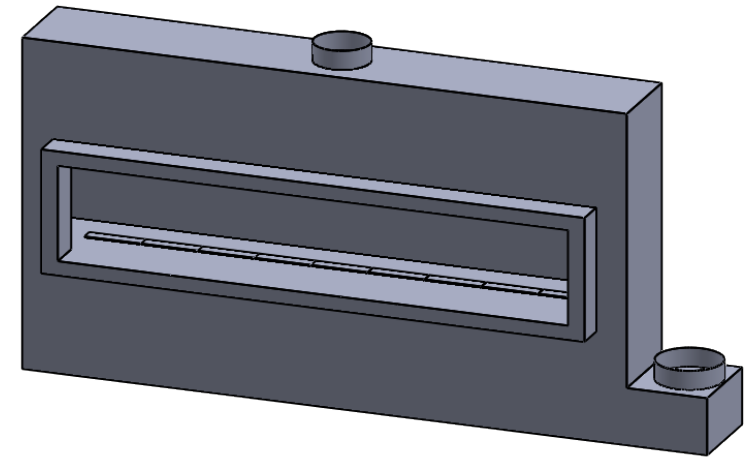

**PRELIMINARY
DRAWING ONLY**

EXAMPLE CONFIGURATION	UNLESS OTHERWISE SPECIFIED	DATE
MONTIGO COMMERCIAL FIREPLACES ARE CUSTOM BUILT FOR EACH PROJECT. THIS DRAWING IS FOR REFERENCE ONLY. FLUE AND AIR INTAKE SIZES ARE SUBJECT TO CHANGE DEPENDING ON VENT RUN.	DIMENSIONS ARE IN INCHES TOLERANCES: FRACTIONAL $\pm 1/8"$	15/10/2020

C920
Power COOL-Pack
One Side Right Intake

MONTIGO
the art of **fireplaces**
www.montigo.com