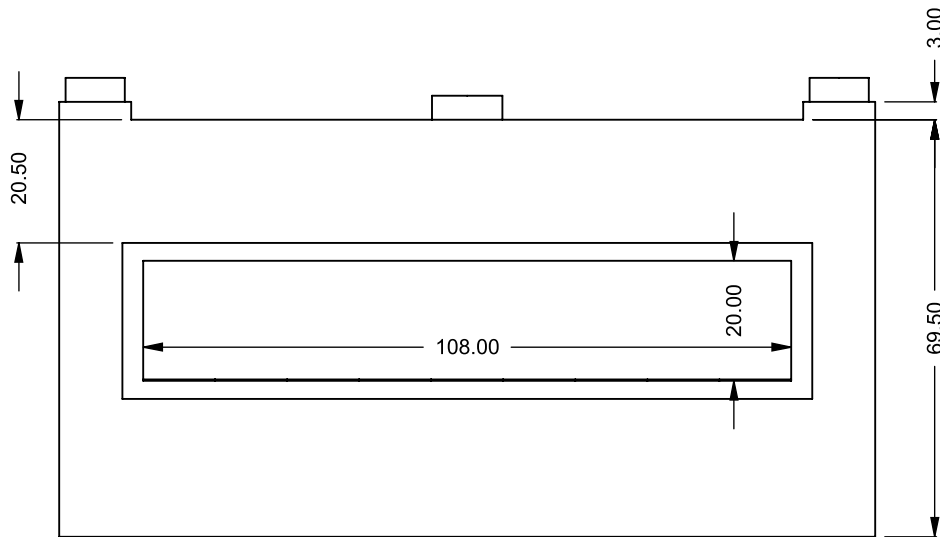

C920
Power COOL-Pack
Top Dual Side Intake

**PRELIMINARY
DRAWING ONLY**

EXAMPLE CONFIGURATION	UNLESS OTHERWISE SPECIFIED	DATE
MONTIGO COMMERCIAL FIREPLACES ARE CUSTOM BUILT FOR EACH PROJECT. THIS DRAWING IS FOR REFERENCE ONLY. FLUE AND AIR INTAKE SIZES ARE SUBJECT TO CHANGE DEPENDING ON VENT RUN.	DIMENSIONS ARE IN INCHES TOLERANCES: FRACTIONAL $\pm 1/8"$	15/10/2020

MONTIGO
the art of **fireplaces**
www.montigo.com