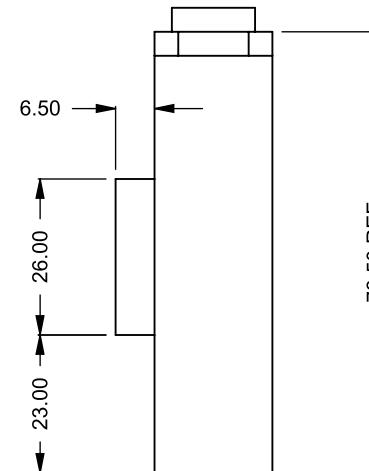

C920
Power COOL-Pack
Top One Side Left Intake

**PRELIMINARY
DRAWING ONLY**

EXAMPLE CONFIGURATION

MONTIGO COMMERCIAL FIREPLACES ARE CUSTOM BUILT FOR EACH PROJECT. THIS DRAWING IS FOR REFERENCE ONLY.

FLUE AND AIR INTAKE SIZES ARE SUBJECT TO CHANGE DEPENDING ON VENT RUN.

UNLESS OTHERWISE SPECIFIED

DIMENSIONS ARE IN INCHES
TOLERANCES: FRACTIONAL $\pm 1/8"$

DATE

15/10/2020

MONTIGO
the art of **fireplaces**

www.montigo.com