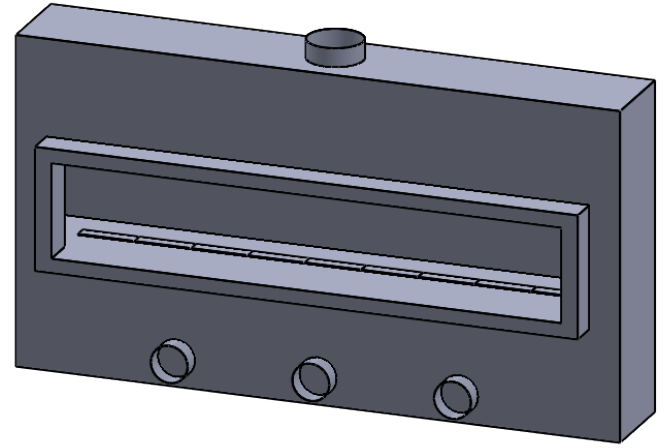

C920
Power COOL-Pack
Bottom Intake

**PRELIMINARY
DRAWING ONLY** 

EXAMPLE CONFIGURATION

MONTIGO COMMERCIAL FIREPLACES ARE CUSTOM BUILT FOR EACH PROJECT. THIS DRAWING IS FOR REFERENCE ONLY.

FLUE AND AIR INTAKE SIZES ARE SUBJECT TO CHANGE DEPENDING ON VENT RUN.

UNLESS OTHERWISE SPECIFIED

DIMENSIONS ARE IN INCHES
TOLERANCES: FRACTIONAL $\pm 1/8"$

DATE

15/10/2020

MONTIGO
the art of **fireplaces**

www.montigo.com

C920
Power COOL-Pack
Front Intake

**PRELIMINARY
DRAWING ONLY** 