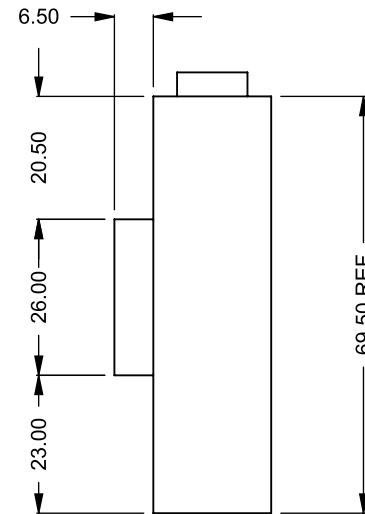

C920
Power COOL-Pack
One Side Left Intake

**PRELIMINARY
DRAWING ONLY**

EXAMPLE CONFIGURATION	UNLESS OTHERWISE SPECIFIED	DATE
MONTIGO COMMERCIAL FIREPLACES ARE CUSTOM BUILT FOR EACH PROJECT. THIS DRAWING IS FOR REFERENCE ONLY. FLUE AND AIR INTAKE SIZES ARE SUBJECT TO CHANGE DEPENDING ON VENT RUN.	DIMENSIONS ARE IN INCHES TOLERANCES: FRACTIONAL ± 1/8"	15/10/2020

MONTIGO
the art of fireplaces®
www.montigo.com