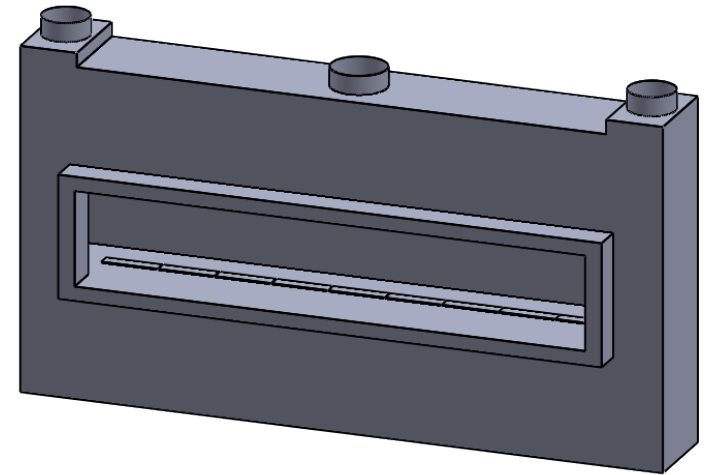

C920
Power COOL-Pack
Top Dual Side Intake

**PRELIMINARY
DRAWING ONLY**

EXAMPLE CONFIGURATION	UNLESS OTHERWISE SPECIFIED	DATE
MONTIGO COMMERCIAL FIREPLACES ARE CUSTOM BUILT FOR EACH PROJECT. THIS DRAWING IS FOR REFERENCE ONLY. FLUE AND AIR INTAKE SIZES ARE SUBJECT TO CHANGE DEPENDING ON VENT RUN.	DIMENSIONS ARE IN INCHES TOLERANCES: FRACTIONAL $\pm 1/8"$	15/10/2020

MONTIGO
the art of **fireplaces**
www.montigo.com