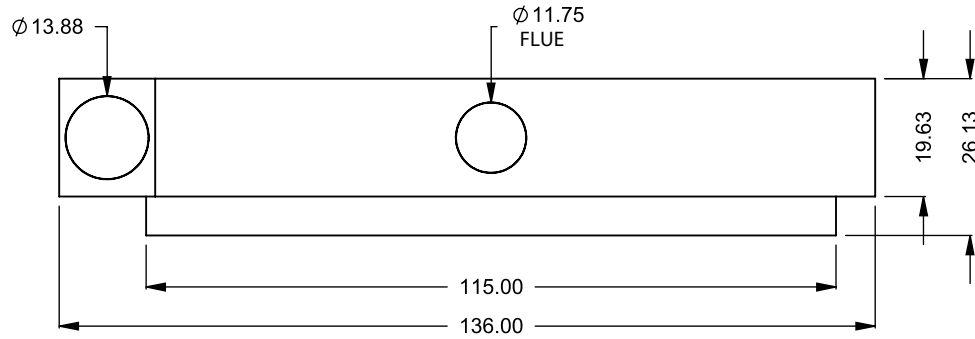

C920
Power COOL-Pack
Top One Side Left Intake

**PRELIMINARY
DRAWING ONLY**

EXAMPLE CONFIGURATION

MONTIGO COMMERCIAL FIREPLACES ARE CUSTOM BUILT FOR EACH PROJECT. THIS DRAWING IS FOR REFERENCE ONLY.

FLUE AND AIR INTAKE SIZES ARE SUBJECT TO CHANGE DEPENDING ON VENT RUN.

UNLESS OTHERWISE SPECIFIED

DIMENSIONS ARE IN INCHES
TOLERANCES: FRACTIONAL $\pm 1/8"$

DATE

15/10/2020

MONTIGO
the art of **fireplaces**

www.montigo.com