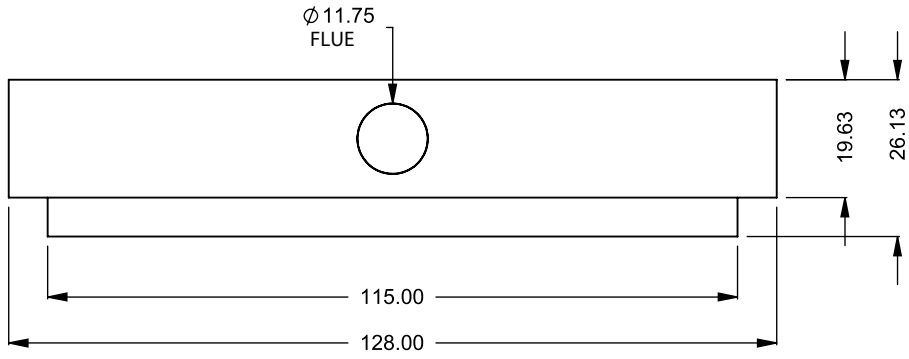

UNLESS OTHERWISE SPECIFIED

DIMENSIONS ARE IN INCHES
TOLERANCES: FRACTIONAL $\pm 1/8"$

DATE

15/10/2020

MONTIGO
the art of **fireplaces**

www.montigo.com

C920
Power COOL-Pack
Front Intake

**PRELIMINARY
DRAWING ONLY** 