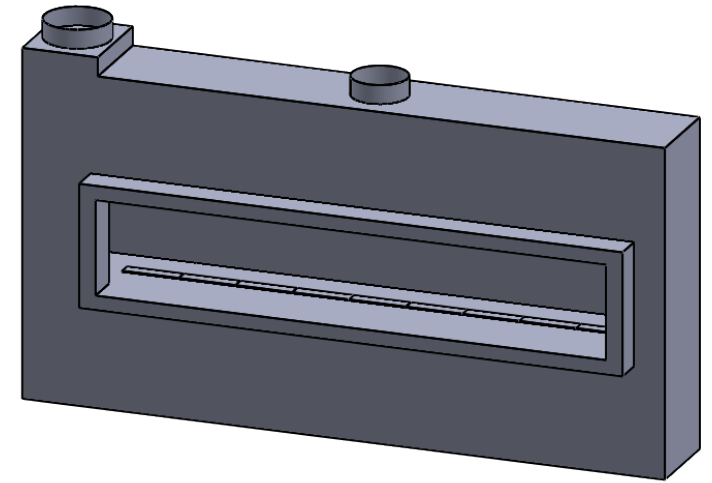

C920
Power COOL-Pack
Top One Side Left Intake

**PRELIMINARY
DRAWING ONLY**

EXAMPLE CONFIGURATION

MONTIGO COMMERCIAL FIREPLACES ARE CUSTOM BUILT FOR EACH PROJECT. THIS DRAWING IS FOR REFERENCE ONLY.

FLUE AND AIR INTAKE SIZES ARE SUBJECT TO CHANGE DEPENDING ON VENT RUN.

UNLESS OTHERWISE SPECIFIED

DIMENSIONS ARE IN INCHES
TOLERANCES: FRACTIONAL $\pm 1/8"$

DATE

15/10/2020

MONTIGO
the art of **fireplaces**

www.montigo.com