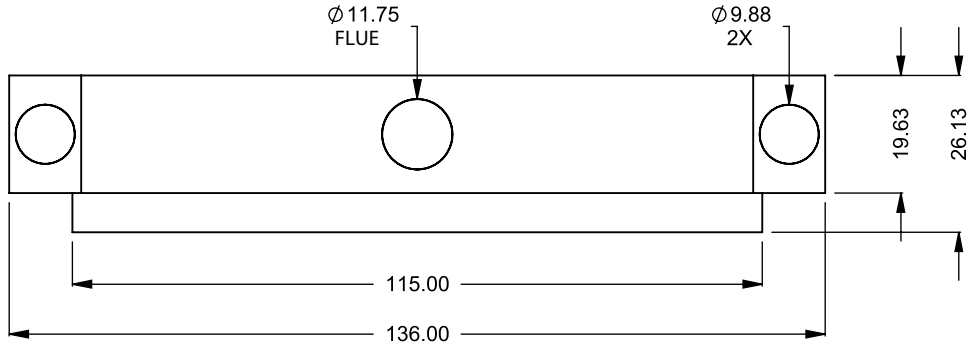

C920
Power COOL-Pack
Top Dual Side Intake

**PRELIMINARY
DRAWING ONLY**

EXAMPLE CONFIGURATION	UNLESS OTHERWISE SPECIFIED	DATE
MONTIGO COMMERCIAL FIREPLACES ARE CUSTOM BUILT FOR EACH PROJECT. THIS DRAWING IS FOR REFERENCE ONLY. FLUE AND AIR INTAKE SIZES ARE SUBJECT TO CHANGE DEPENDING ON VENT RUN.	DIMENSIONS ARE IN INCHES TOLERANCES: FRACTIONAL $\pm 1/8"$	15/10/2020

MONTIGO
the art of **fireplaces**
www.montigo.com