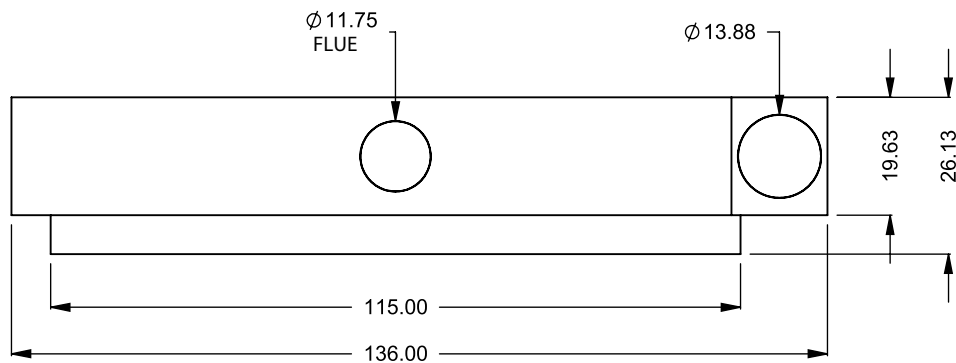

C920
Power COOL-Pack
Top One Side Right Intake

**PRELIMINARY
DRAWING ONLY**

EXAMPLE CONFIGURATION	UNLESS OTHERWISE SPECIFIED	DATE
MONTIGO COMMERCIAL FIREPLACES ARE CUSTOM BUILT FOR EACH PROJECT. THIS DRAWING IS FOR REFERENCE ONLY. FLUE AND AIR INTAKE SIZES ARE SUBJECT TO CHANGE DEPENDING ON VENT RUN.	DIMENSIONS ARE IN INCHES TOLERANCES: FRACTIONAL $\pm 1/8"$	15/10/2020

MONTIGO
the art of fireplaces
www.montigo.com