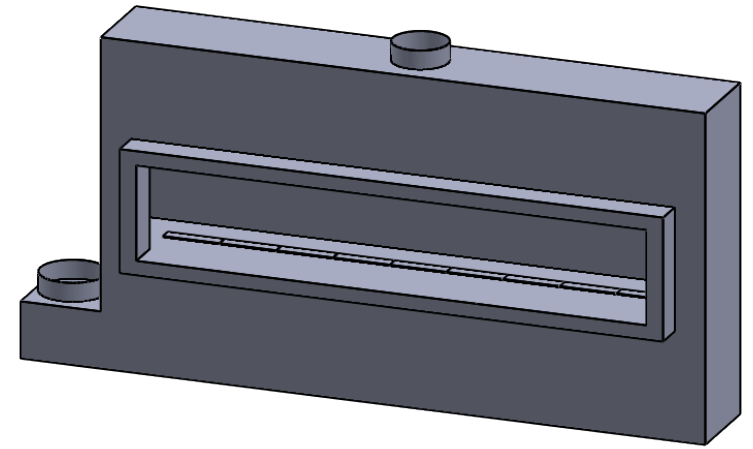

C920
Power COOL-Pack
One Side Left Intake

**PRELIMINARY
DRAWING ONLY**

EXAMPLE CONFIGURATION	UNLESS OTHERWISE SPECIFIED	DATE
MONTIGO COMMERCIAL FIREPLACES ARE CUSTOM BUILT FOR EACH PROJECT. THIS DRAWING IS FOR REFERENCE ONLY. FLUE AND AIR INTAKE SIZES ARE SUBJECT TO CHANGE DEPENDING ON VENT RUN.	DIMENSIONS ARE IN INCHES TOLERANCES: FRACTIONAL ± 1/8"	15/10/2020

MONTIGO
the art of fireplaces®
www.montigo.com