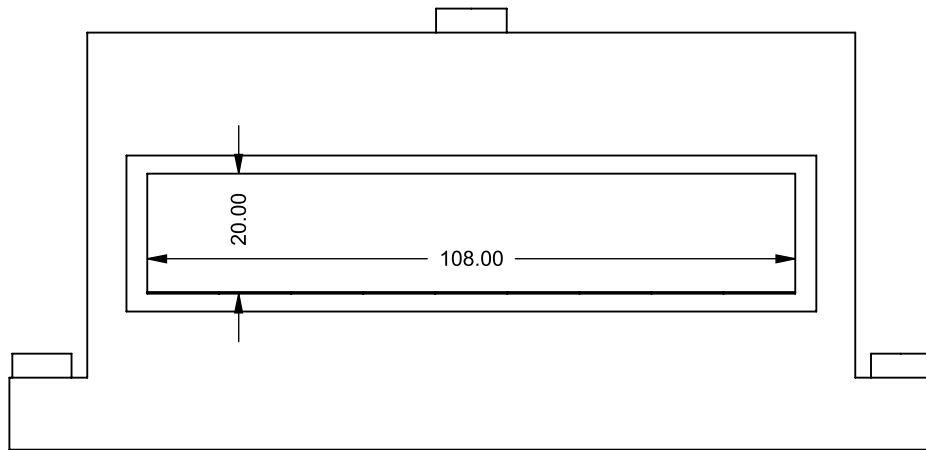

C920
Power COOL-Pack
Dual Side Intake

**PRELIMINARY
DRAWING ONLY**

EXAMPLE CONFIGURATION	UNLESS OTHERWISE SPECIFIED	DATE
MONTIGO COMMERCIAL FIREPLACES ARE CUSTOM BUILT FOR EACH PROJECT. THIS DRAWING IS FOR REFERENCE ONLY. FLUE AND AIR INTAKE SIZES ARE SUBJECT TO CHANGE DEPENDING ON VENT RUN.	DIMENSIONS ARE IN INCHES TOLERANCES: FRACTIONAL $\pm 1/8"$	15/10/2020

MONTIGO
the art of **fireplaces**
www.montigo.com