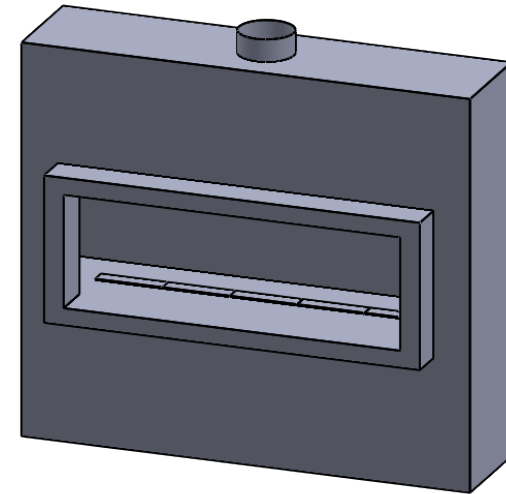

C920
Power COOL-Pack
Rear Intake

**PRELIMINARY
DRAWING ONLY**

EXAMPLE CONFIGURATION

MONTIGO COMMERCIAL FIREPLACES ARE CUSTOM BUILT FOR EACH PROJECT. THIS DRAWING IS FOR REFERENCE ONLY.

FLUE AND AIR INTAKE SIZES ARE SUBJECT TO CHANGE DEPENDING ON VENT RUN.

UNLESS OTHERWISE SPECIFIED

DIMENSIONS ARE IN INCHES
TOLERANCES: FRACTIONAL $\pm 1/8"$

DATE

15/10/2020

MONTIGO
the art of **fireplaces**

www.montigo.com