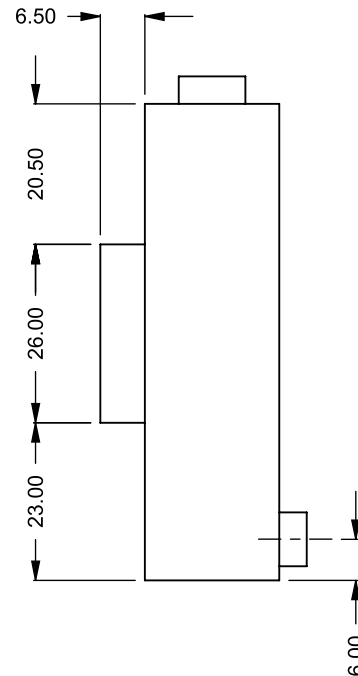

C920
Power COOL-Pack
Rear Intake

**PRELIMINARY
DRAWING ONLY**

EXAMPLE CONFIGURATION

MONTIGO COMMERCIAL FIREPLACES ARE CUSTOM BUILT FOR EACH PROJECT. THIS DRAWING IS FOR REFERENCE ONLY.

FLUE AND AIR INTAKE SIZES ARE SUBJECT TO CHANGE DEPENDING ON VENT RUN.

UNLESS OTHERWISE SPECIFIED

DIMENSIONS ARE IN INCHES
TOLERANCES: FRACTIONAL $\pm 1/8"$

DATE

15/10/2020

MONTIGO
the art of **fireplaces**

www.montigo.com