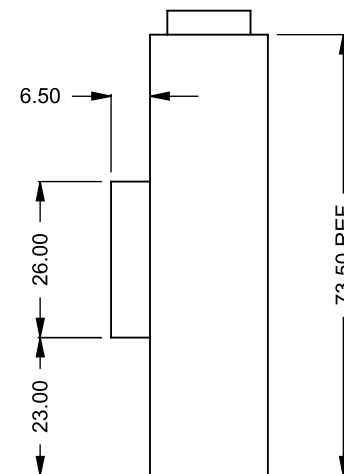

C920
Power COOL-Pack
Top One Side Right Intake

**PRELIMINARY
DRAWING ONLY**

EXAMPLE CONFIGURATION	UNLESS OTHERWISE SPECIFIED	DATE
MONTIGO COMMERCIAL FIREPLACES ARE CUSTOM BUILT FOR EACH PROJECT. THIS DRAWING IS FOR REFERENCE ONLY. FLUE AND AIR INTAKE SIZES ARE SUBJECT TO CHANGE DEPENDING ON VENT RUN.	DIMENSIONS ARE IN INCHES TOLERANCES: FRACTIONAL $\pm 1/8"$	15/10/2020

MONTIGO
the art of fireplaces
www.montigo.com