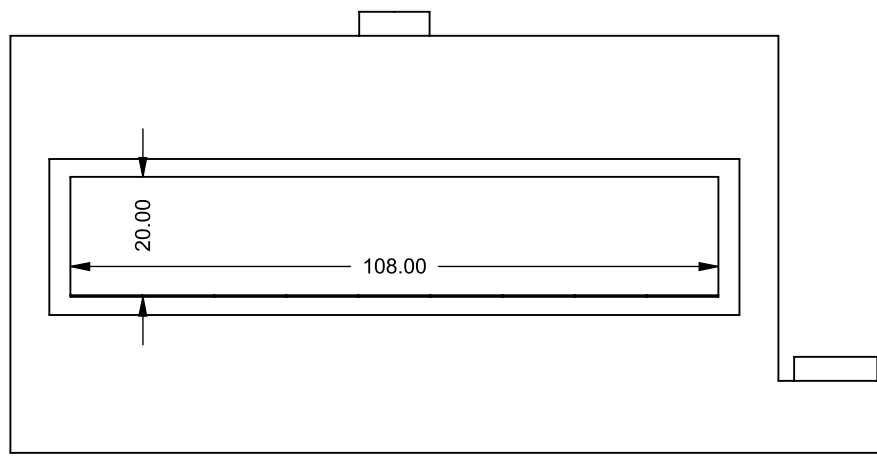

**PRELIMINARY
DRAWING ONLY**

EXAMPLE CONFIGURATION	UNLESS OTHERWISE SPECIFIED	DATE
MONTIGO COMMERCIAL FIREPLACES ARE CUSTOM BUILT FOR EACH PROJECT. THIS DRAWING IS FOR REFERENCE ONLY. FLUE AND AIR INTAKE SIZES ARE SUBJECT TO CHANGE DEPENDING ON VENT RUN.	DIMENSIONS ARE IN INCHES TOLERANCES: FRACTIONAL $\pm 1/8"$	15/10/2020

C920
Power COOL-Pack
One Side Right Intake

MONTIGO
the art of **fireplaces**
www.montigo.com