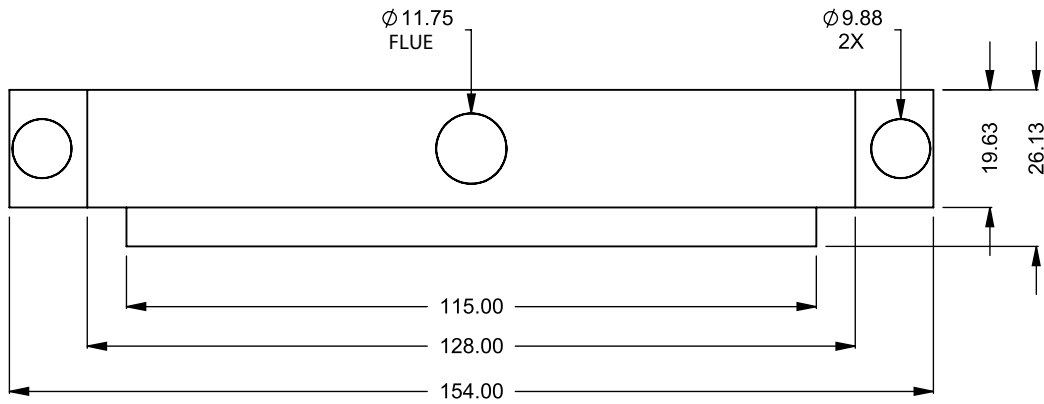

C920
 Power COOL-Pack
One Side Right Intake

MONTIGO
 the art of **fireplaces**
 www.montigo.com

C920
Power COOL-Pack
Dual Side Intake

**PRELIMINARY
DRAWING ONLY** 

EXAMPLE CONFIGURATION	UNLESS OTHERWISE SPECIFIED	DATE
MONTIGO COMMERCIAL FIREPLACES ARE CUSTOM BUILT FOR EACH PROJECT. THIS DRAWING IS FOR REFERENCE ONLY. FLUE AND AIR INTAKE SIZES ARE SUBJECT TO CHANGE DEPENDING ON VENT RUN.	DIMENSIONS ARE IN INCHES TOLERANCES: FRACTIONAL $\pm 1/8"$	15/10/2020