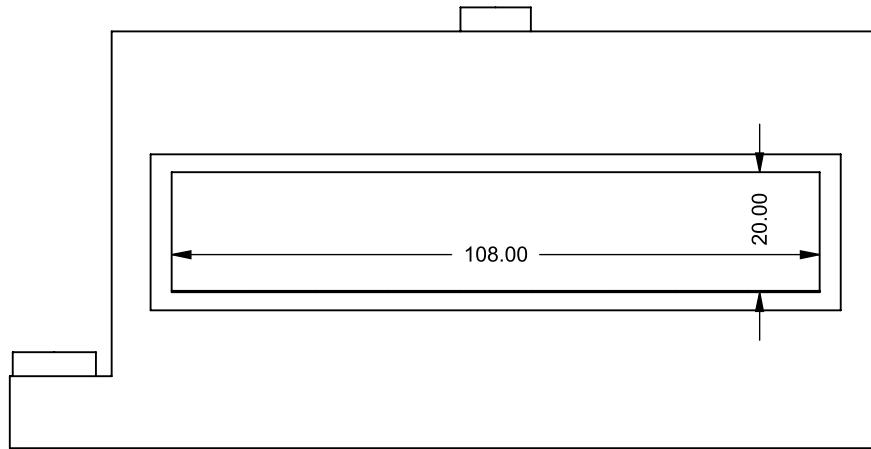

C920
Power COOL-Pack
One Side Left Intake

**PRELIMINARY
DRAWING ONLY**

EXAMPLE CONFIGURATION	UNLESS OTHERWISE SPECIFIED	DATE
MONTIGO COMMERCIAL FIREPLACES ARE CUSTOM BUILT FOR EACH PROJECT. THIS DRAWING IS FOR REFERENCE ONLY. FLUE AND AIR INTAKE SIZES ARE SUBJECT TO CHANGE DEPENDING ON VENT RUN.	DIMENSIONS ARE IN INCHES TOLERANCES: FRACTIONAL ± 1/8"	15/10/2020

MONTIGO
the art of fireplaces®
www.montigo.com