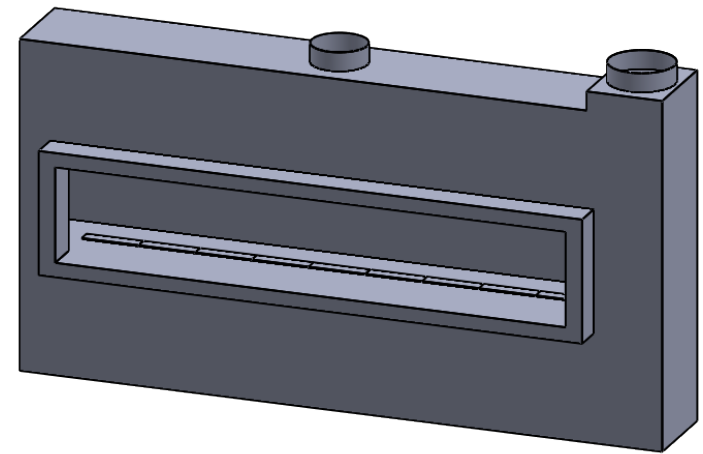

C920
Power COOL-Pack
Top One Side Right Intake

**PRELIMINARY
DRAWING ONLY**

EXAMPLE CONFIGURATION	UNLESS OTHERWISE SPECIFIED	DATE
MONTIGO COMMERCIAL FIREPLACES ARE CUSTOM BUILT FOR EACH PROJECT. THIS DRAWING IS FOR REFERENCE ONLY. FLUE AND AIR INTAKE SIZES ARE SUBJECT TO CHANGE DEPENDING ON VENT RUN.	DIMENSIONS ARE IN INCHES TOLERANCES: FRACTIONAL $\pm 1/8"$	15/10/2020

MONTIGO
the art of fireplaces
www.montigo.com