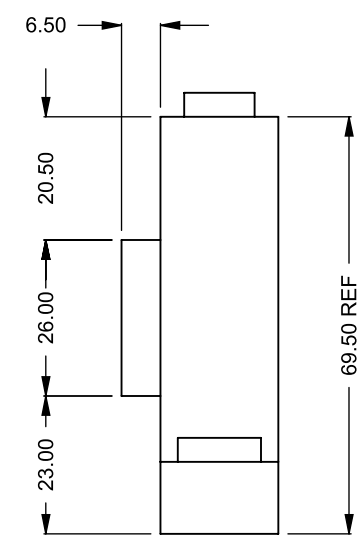

**PRELIMINARY
DRAWING ONLY**

EXAMPLE CONFIGURATION	UNLESS OTHERWISE SPECIFIED	DATE
MONTIGO COMMERCIAL FIREPLACES ARE CUSTOM BUILT FOR EACH PROJECT. THIS DRAWING IS FOR REFERENCE ONLY. FLUE AND AIR INTAKE SIZES ARE SUBJECT TO CHANGE DEPENDING ON VENT RUN.	DIMENSIONS ARE IN INCHES TOLERANCES: FRACTIONAL $\pm 1/8"$	15/10/2020

C920
Power COOL-Pack
One Side Right Intake

MONTIGO
the art of **fireplaces**
www.montigo.com