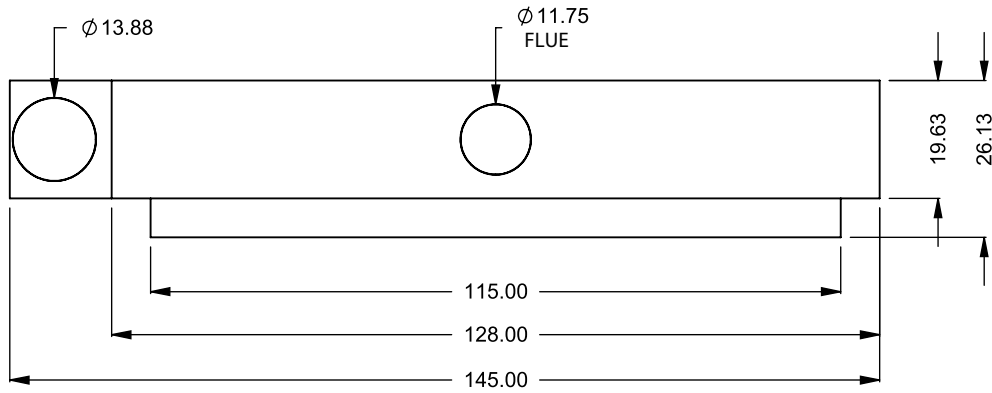

C920
Power COOL-Pack
One Side Left Intake

**PRELIMINARY
DRAWING ONLY**

EXAMPLE CONFIGURATION	UNLESS OTHERWISE SPECIFIED	DATE
MONTIGO COMMERCIAL FIREPLACES ARE CUSTOM BUILT FOR EACH PROJECT. THIS DRAWING IS FOR REFERENCE ONLY. FLUE AND AIR INTAKE SIZES ARE SUBJECT TO CHANGE DEPENDING ON VENT RUN.	DIMENSIONS ARE IN INCHES TOLERANCES: FRACTIONAL ± 1/8"	15/10/2020

MONTIGO
the art of fireplaces®
www.montigo.com