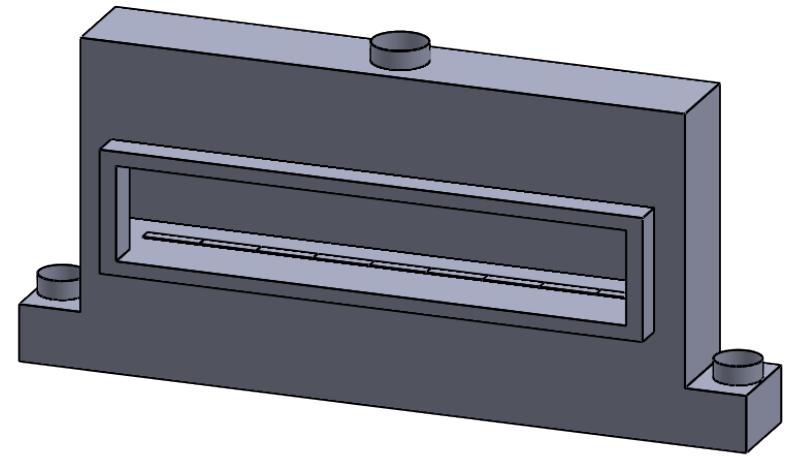

C920
 Power COOL-Pack
One Side Right Intake

MONTIGO
 the art of **fireplaces**
 www.montigo.com

C920
Power COOL-Pack
Dual Side Intake

**PRELIMINARY
DRAWING ONLY** 

EXAMPLE CONFIGURATION	UNLESS OTHERWISE SPECIFIED	DATE
MONTIGO COMMERCIAL FIREPLACES ARE CUSTOM BUILT FOR EACH PROJECT. THIS DRAWING IS FOR REFERENCE ONLY. FLUE AND AIR INTAKE SIZES ARE SUBJECT TO CHANGE DEPENDING ON VENT RUN.	DIMENSIONS ARE IN INCHES TOLERANCES: FRACTIONAL $\pm 1/8"$	15/10/2020