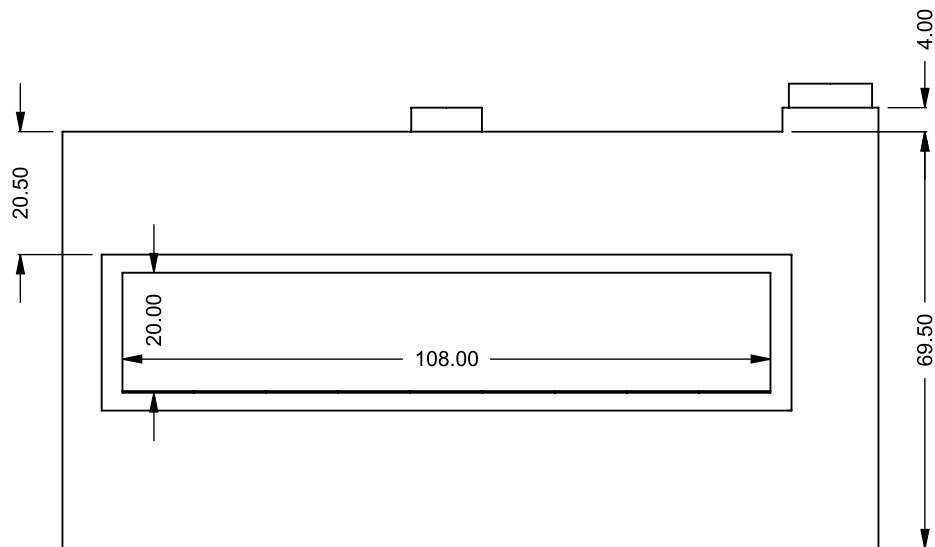

C920
Power COOL-Pack
Top One Side Right Intake

**PRELIMINARY
DRAWING ONLY**

EXAMPLE CONFIGURATION	UNLESS OTHERWISE SPECIFIED	DATE
MONTIGO COMMERCIAL FIREPLACES ARE CUSTOM BUILT FOR EACH PROJECT. THIS DRAWING IS FOR REFERENCE ONLY. FLUE AND AIR INTAKE SIZES ARE SUBJECT TO CHANGE DEPENDING ON VENT RUN.	DIMENSIONS ARE IN INCHES TOLERANCES: FRACTIONAL $\pm 1/8"$	15/10/2020

MONTIGO
the art of fireplaces
www.montigo.com