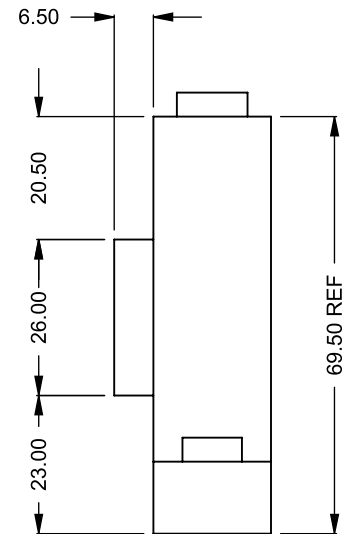

C920
Power COOL-Pack
Dual Side Intake

**PRELIMINARY
DRAWING ONLY**

EXAMPLE CONFIGURATION	UNLESS OTHERWISE SPECIFIED	DATE
MONTIGO COMMERCIAL FIREPLACES ARE CUSTOM BUILT FOR EACH PROJECT. THIS DRAWING IS FOR REFERENCE ONLY. FLUE AND AIR INTAKE SIZES ARE SUBJECT TO CHANGE DEPENDING ON VENT RUN.	DIMENSIONS ARE IN INCHES TOLERANCES: FRACTIONAL $\pm 1/8"$	15/10/2020

MONTIGO
the art of **fireplaces**
www.montigo.com