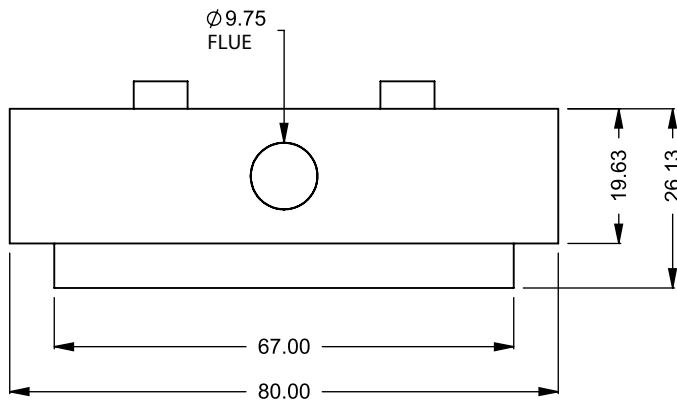

C920
Power COOL-Pack
Rear Intake

**PRELIMINARY
DRAWING ONLY**

EXAMPLE CONFIGURATION

MONTIGO COMMERCIAL FIREPLACES ARE CUSTOM BUILT FOR EACH PROJECT. THIS DRAWING IS FOR REFERENCE ONLY.

FLUE AND AIR INTAKE SIZES ARE SUBJECT TO CHANGE DEPENDING ON VENT RUN.

UNLESS OTHERWISE SPECIFIED

DIMENSIONS ARE IN INCHES
TOLERANCES: FRACTIONAL $\pm 1/8"$

DATE

15/10/2020

MONTIGO
the art of **fireplaces**

www.montigo.com