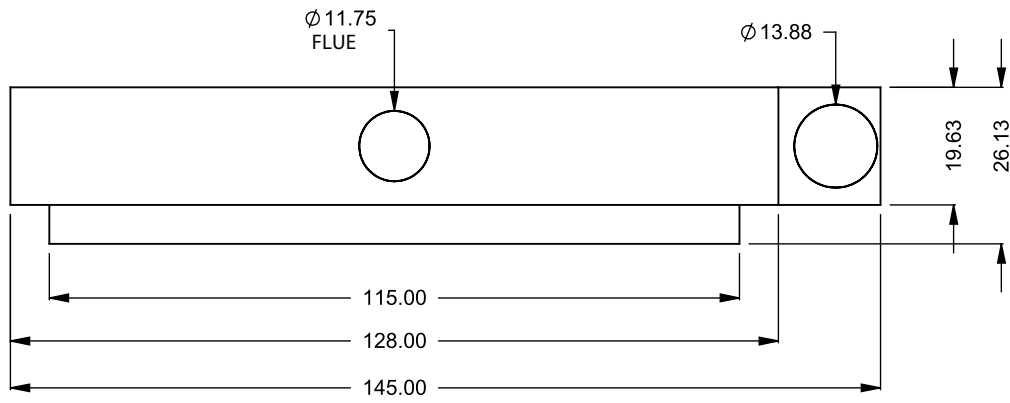

**PRELIMINARY
DRAWING ONLY**

EXAMPLE CONFIGURATION	UNLESS OTHERWISE SPECIFIED	DATE
MONTIGO COMMERCIAL FIREPLACES ARE CUSTOM BUILT FOR EACH PROJECT. THIS DRAWING IS FOR REFERENCE ONLY. FLUE AND AIR INTAKE SIZES ARE SUBJECT TO CHANGE DEPENDING ON VENT RUN.	DIMENSIONS ARE IN INCHES TOLERANCES: FRACTIONAL $\pm 1/8"$	15/10/2020

C920
Power COOL-Pack
One Side Right Intake

MONTIGO
the art of **fireplaces**
www.montigo.com