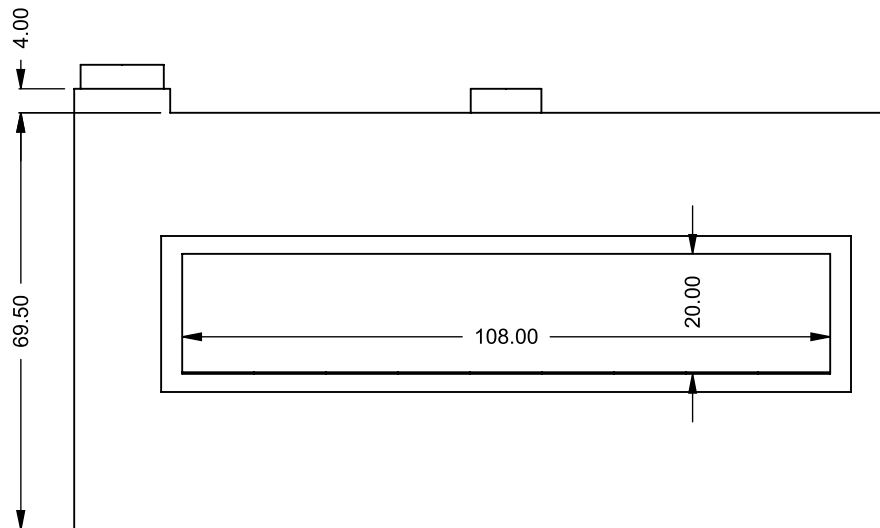

C920
Power COOL-Pack
Top One Side Left Intake

**PRELIMINARY
DRAWING ONLY**

EXAMPLE CONFIGURATION

MONTIGO COMMERCIAL FIREPLACES ARE CUSTOM BUILT FOR EACH PROJECT. THIS DRAWING IS FOR REFERENCE ONLY.

FLUE AND AIR INTAKE SIZES ARE SUBJECT TO CHANGE DEPENDING ON VENT RUN.

UNLESS OTHERWISE SPECIFIED

DIMENSIONS ARE IN INCHES
TOLERANCES: FRACTIONAL $\pm 1/8"$

DATE

15/10/2020

MONTIGO
the art of **fireplaces**

www.montigo.com