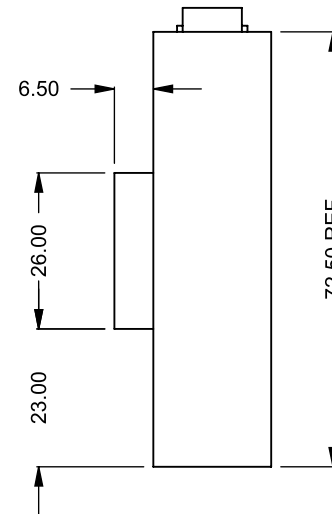

C920
Power COOL-Pack
Top Dual Side Intake

**PRELIMINARY
DRAWING ONLY**

EXAMPLE CONFIGURATION	UNLESS OTHERWISE SPECIFIED	DATE
MONTIGO COMMERCIAL FIREPLACES ARE CUSTOM BUILT FOR EACH PROJECT. THIS DRAWING IS FOR REFERENCE ONLY. FLUE AND AIR INTAKE SIZES ARE SUBJECT TO CHANGE DEPENDING ON VENT RUN.	DIMENSIONS ARE IN INCHES TOLERANCES: FRACTIONAL $\pm 1/8"$	15/10/2020

MONTIGO
the art of **fireplaces**
www.montigo.com