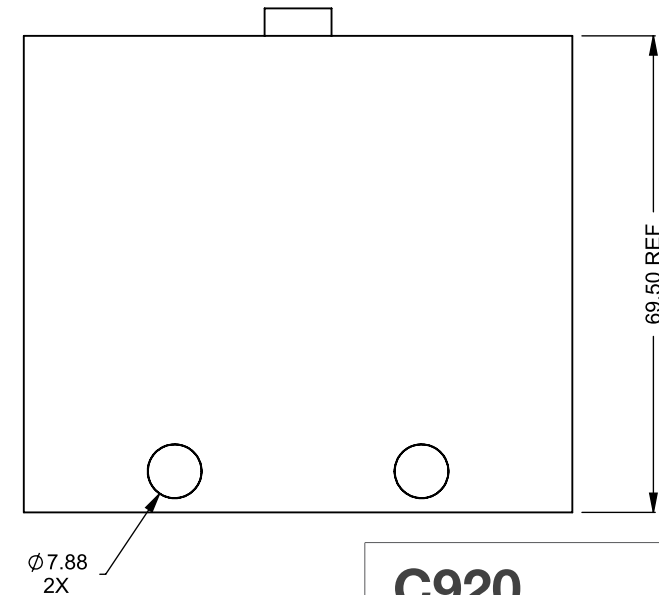

C920
Power COOL-Pack
Rear Intake

**PRELIMINARY
DRAWING ONLY**

EXAMPLE CONFIGURATION

MONTIGO COMMERCIAL FIREPLACES ARE CUSTOM BUILT FOR EACH PROJECT. THIS DRAWING IS FOR REFERENCE ONLY.

FLUE AND AIR INTAKE SIZES ARE SUBJECT TO CHANGE DEPENDING ON VENT RUN.

UNLESS OTHERWISE SPECIFIED

DIMENSIONS ARE IN INCHES
TOLERANCES: FRACTIONAL $\pm 1/8"$

DATE

15/10/2020

MONTIGO
the art of **fireplaces**

www.montigo.com