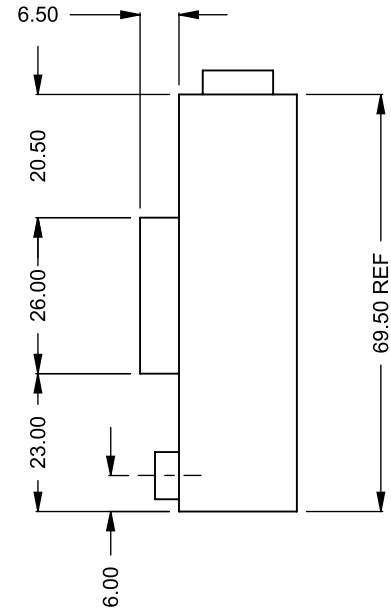

UNLESS OTHERWISE SPECIFIED

DIMENSIONS ARE IN INCHES
TOLERANCES: FRACTIONAL $\pm 1/8"$

DATE

15/10/2020

MONTIGO
the art of **fireplaces**

www.montigo.com

C920
Power COOL-Pack
Front Intake

**PRELIMINARY
DRAWING ONLY** 