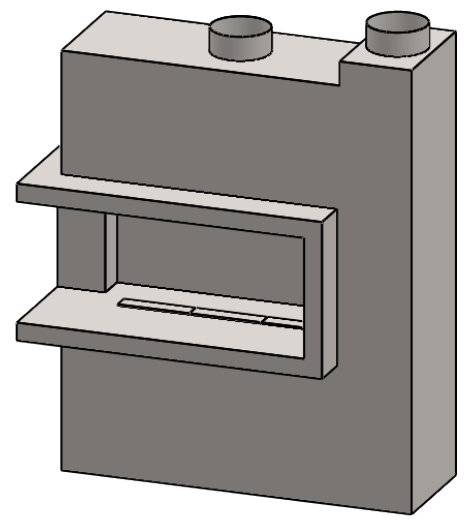

C420CL
Power COOL-Pack
Top One Side Right Intake

**PRELIMINARY
DRAWING ONLY**

EXAMPLE CONFIGURATION	UNLESS OTHERWISE SPECIFIED	DATE
MONTIGO COMMERCIAL FIREPLACES ARE CUSTOM BUILT FOR EACH PROJECT. THIS DRAWING IS FOR REFERENCE ONLY. FLUE AND AIR INTAKE SIZES ARE SUBJECT TO CHANGE DEPENDING ON VENT RUN.	DIMENSIONS ARE IN INCHES TOLERANCES: FRACTIONAL $\pm 1/8"$	15/10/2020

MONTIGO
the art of **fireplaces**
www.montigo.com