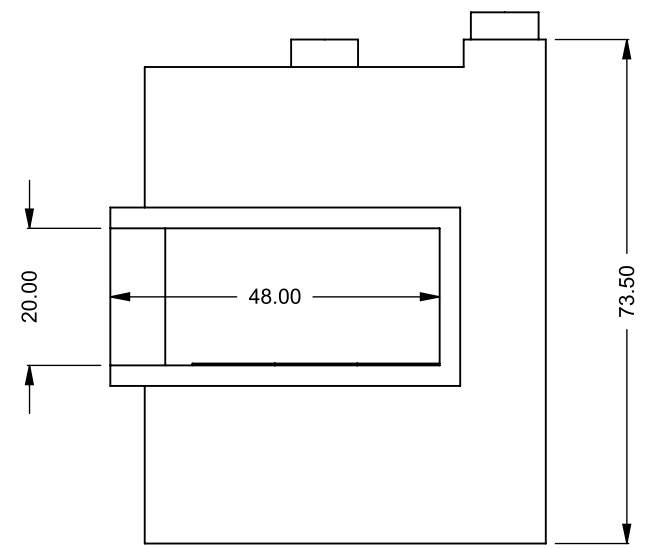

C420CL
Power COOL-Pack
Top One Side Right Intake

**PRELIMINARY
DRAWING ONLY**

EXAMPLE CONFIGURATION	UNLESS OTHERWISE SPECIFIED	DATE
MONTIGO COMMERCIAL FIREPLACES ARE CUSTOM BUILT FOR EACH PROJECT. THIS DRAWING IS FOR REFERENCE ONLY. FLUE AND AIR INTAKE SIZES ARE SUBJECT TO CHANGE DEPENDING ON VENT RUN.	DIMENSIONS ARE IN INCHES TOLERANCES: FRACTIONAL $\pm 1/8"$	15/10/2020

MONTIGO
the art of **fireplaces**
www.montigo.com