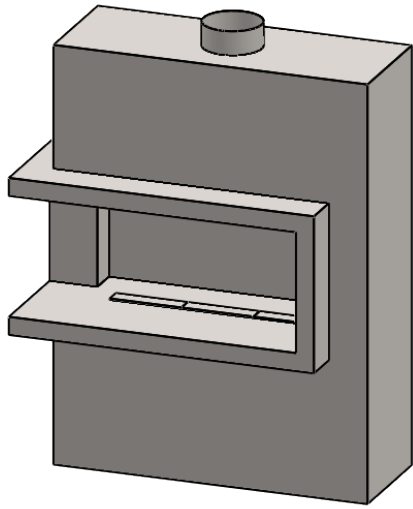

**PRELIMINARY
DRAWING ONLY**

EXAMPLE CONFIGURATION	UNLESS OTHERWISE SPECIFIED	DATE
MONTIGO COMMERCIAL FIREPLACES ARE CUSTOM BUILT FOR EACH PROJECT. THIS DRAWING IS FOR REFERENCE ONLY. FLUE AND AIR INTAKE SIZES ARE SUBJECT TO CHANGE DEPENDING ON VENT RUN.	DIMENSIONS ARE IN INCHES TOLERANCES: FRACTIONAL $\pm 1/8"$	15/10/2020

C420CL
Power COOL-Pack
Rear Intake

MONTIGO
the art of **fireplaces**
www.montigo.com