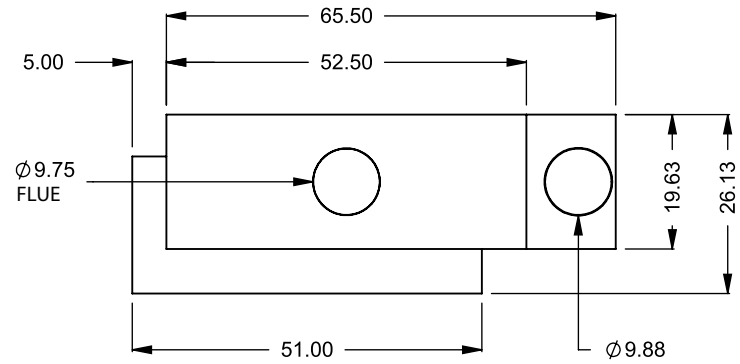

**C420CL**  
Power COOL-Pack  
**Rear Intake**

**MONTIGO**  
the art of **fireplaces**  
www.montigo.com

**C420CL**  
 Power COOL-Pack  
 One Side Right Intake

**PRELIMINARY  
 DRAWING ONLY** 

EXAMPLE CONFIGURATION	UNLESS OTHERWISE SPECIFIED	DATE
MONTIGO COMMERCIAL FIREPLACES ARE CUSTOM BUILT FOR EACH PROJECT. THIS DRAWING IS FOR REFERENCE ONLY.  FLUE AND AIR INTAKE SIZES ARE SUBJECT TO CHANGE DEPENDING ON VENT RUN.	DIMENSIONS ARE IN INCHES TOLERANCES: FRACTIONAL $\pm 1/8"$	15/10/2020