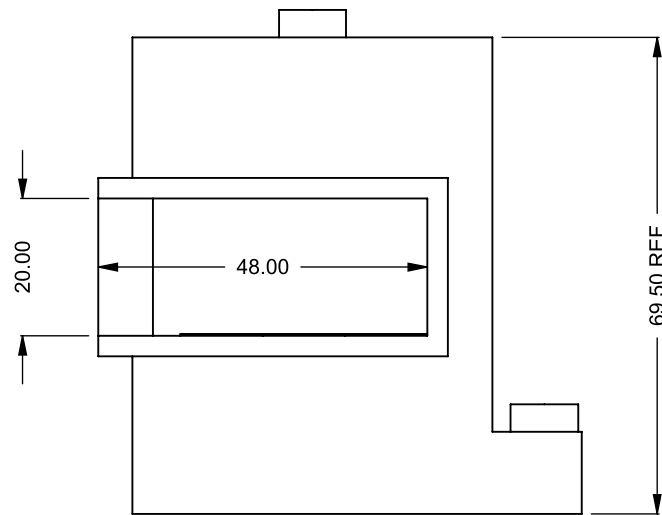

**C420CL**  
Power COOL-Pack  
**Rear Intake**

**MONTIGO**  
the art of **fireplaces**  
www.montigo.com

**C420CL**  
 Power COOL-Pack  
 One Side Right Intake

**PRELIMINARY  
 DRAWING ONLY** 

EXAMPLE CONFIGURATION	UNLESS OTHERWISE SPECIFIED	DATE
MONTIGO COMMERCIAL FIREPLACES ARE CUSTOM BUILT FOR EACH PROJECT. THIS DRAWING IS FOR REFERENCE ONLY.  FLUE AND AIR INTAKE SIZES ARE SUBJECT TO CHANGE DEPENDING ON VENT RUN.	DIMENSIONS ARE IN INCHES TOLERANCES: FRACTIONAL $\pm 1/8"$	15/10/2020