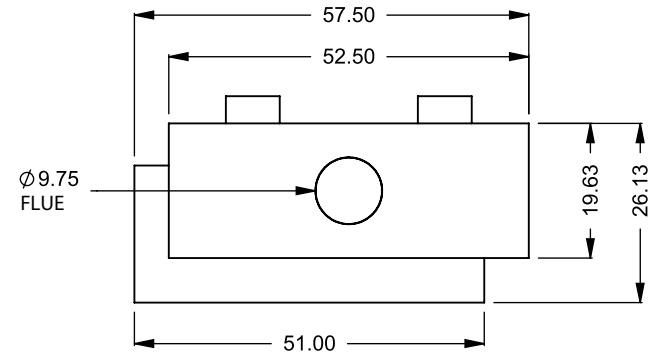

**PRELIMINARY
DRAWING ONLY**

EXAMPLE CONFIGURATION	UNLESS OTHERWISE SPECIFIED	DATE
MONTIGO COMMERCIAL FIREPLACES ARE CUSTOM BUILT FOR EACH PROJECT. THIS DRAWING IS FOR REFERENCE ONLY. FLUE AND AIR INTAKE SIZES ARE SUBJECT TO CHANGE DEPENDING ON VENT RUN.	DIMENSIONS ARE IN INCHES TOLERANCES: FRACTIONAL $\pm 1/8"$	15/10/2020

C420CL
Power COOL-Pack
Rear Intake

MONTIGO
the art of **fireplaces**
www.montigo.com