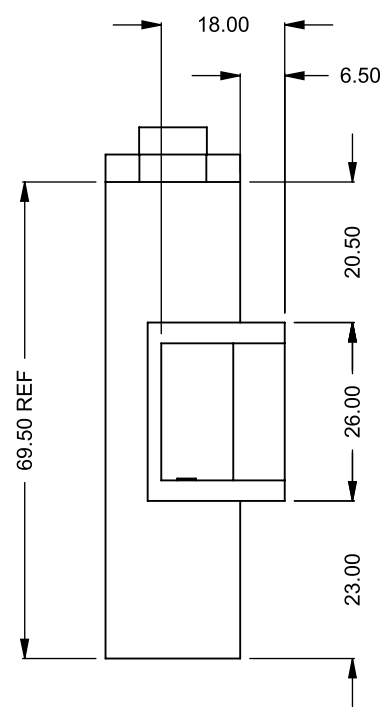

C420CL
Power COOL-Pack
Top One Side Right Intake

**PRELIMINARY
DRAWING ONLY**

EXAMPLE CONFIGURATION	UNLESS OTHERWISE SPECIFIED	DATE
MONTIGO COMMERCIAL FIREPLACES ARE CUSTOM BUILT FOR EACH PROJECT. THIS DRAWING IS FOR REFERENCE ONLY. FLUE AND AIR INTAKE SIZES ARE SUBJECT TO CHANGE DEPENDING ON VENT RUN.	DIMENSIONS ARE IN INCHES TOLERANCES: FRACTIONAL $\pm 1/8"$	15/10/2020

MONTIGO
the art of **fireplaces**
www.montigo.com