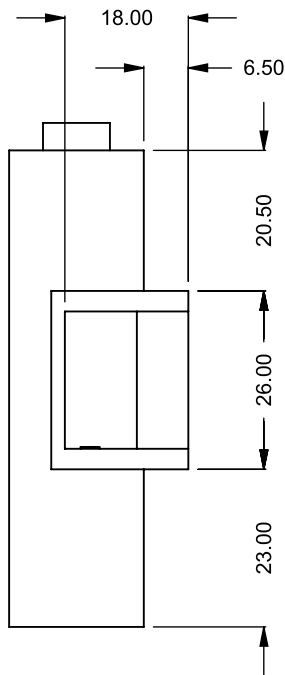

**C420CL**  
Power COOL-Pack  
**Bottom Intake**

**PRELIMINARY  
DRAWING ONLY** 

EXAMPLE CONFIGURATION	UNLESS OTHERWISE SPECIFIED	DATE
<p>MONTIGO COMMERCIAL FIREPLACES ARE CUSTOM BUILT FOR EACH PROJECT. THIS DRAWING IS FOR REFERENCE ONLY.</p> <p>FLUE AND AIR INTAKE SIZES ARE SUBJECT TO CHANGE DEPENDING ON VENT RUN.</p>	<p>DIMENSIONS ARE IN INCHES TOLERANCES: FRACTIONAL <math>\pm 1/8"</math></p>	<p>15/10/2020</p>

**C420CL**  
Power COOL-Pack  
**Rear Intake**

**MONTIGO**  
the art of **fireplaces**  
www.montigo.com

**C420CL**  
 Power COOL-Pack  
 One Side Right Intake

**PRELIMINARY  
 DRAWING ONLY** 

EXAMPLE CONFIGURATION	UNLESS OTHERWISE SPECIFIED	DATE
MONTIGO COMMERCIAL FIREPLACES ARE CUSTOM BUILT FOR EACH PROJECT. THIS DRAWING IS FOR REFERENCE ONLY.  FLUE AND AIR INTAKE SIZES ARE SUBJECT TO CHANGE DEPENDING ON VENT RUN.	DIMENSIONS ARE IN INCHES TOLERANCES: FRACTIONAL $\pm 1/8"$	15/10/2020