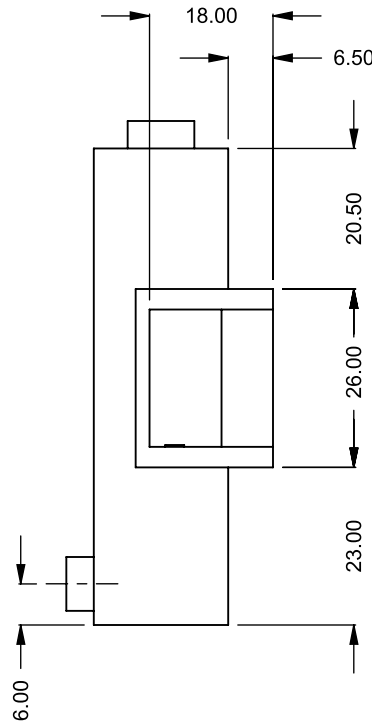

**PRELIMINARY
DRAWING ONLY**

EXAMPLE CONFIGURATION	UNLESS OTHERWISE SPECIFIED	DATE
MONTIGO COMMERCIAL FIREPLACES ARE CUSTOM BUILT FOR EACH PROJECT. THIS DRAWING IS FOR REFERENCE ONLY. FLUE AND AIR INTAKE SIZES ARE SUBJECT TO CHANGE DEPENDING ON VENT RUN.	DIMENSIONS ARE IN INCHES TOLERANCES: FRACTIONAL $\pm 1/8"$	15/10/2020

C420CL
Power COOL-Pack
Rear Intake

MONTIGO
the art of **fireplaces**
www.montigo.com