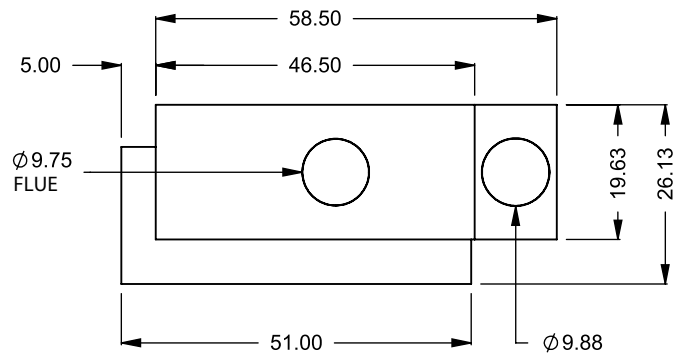

C420CL
Power COOL-Pack
Top One Side Right Intake

**PRELIMINARY
DRAWING ONLY**

EXAMPLE CONFIGURATION	UNLESS OTHERWISE SPECIFIED	DATE
MONTIGO COMMERCIAL FIREPLACES ARE CUSTOM BUILT FOR EACH PROJECT. THIS DRAWING IS FOR REFERENCE ONLY. FLUE AND AIR INTAKE SIZES ARE SUBJECT TO CHANGE DEPENDING ON VENT RUN.	DIMENSIONS ARE IN INCHES TOLERANCES: FRACTIONAL $\pm 1/8"$	15/10/2020

MONTIGO
the art of **fireplaces**
www.montigo.com