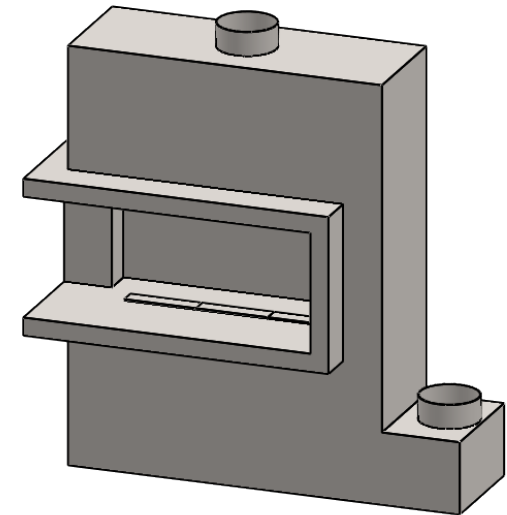

**MONTIGO**  
the art of **fireplaces**  
www.montigo.com

**PRELIMINARY  
DRAWING ONLY** 

EXAMPLE CONFIGURATION	UNLESS OTHERWISE SPECIFIED	DATE
<p>MONTIGO COMMERCIAL FIREPLACES ARE CUSTOM BUILT FOR EACH PROJECT. THIS DRAWING IS FOR REFERENCE ONLY.</p> <p>FLUE AND AIR INTAKE SIZES ARE SUBJECT TO CHANGE DEPENDING ON VENT RUN.</p>	<p>DIMENSIONS ARE IN INCHES TOLERANCES: FRACTIONAL <math>\pm 1/8"</math></p>	<p>15/10/2020</p>

**C420CL**  
Power COOL-Pack  
**Rear Intake**

**MONTIGO**  
the art of **fireplaces**  
www.montigo.com

**C420CL**  
 Power COOL-Pack  
 One Side Right Intake

**PRELIMINARY  
 DRAWING ONLY** 

EXAMPLE CONFIGURATION	UNLESS OTHERWISE SPECIFIED	DATE
MONTIGO COMMERCIAL FIREPLACES ARE CUSTOM BUILT FOR EACH PROJECT. THIS DRAWING IS FOR REFERENCE ONLY.  FLUE AND AIR INTAKE SIZES ARE SUBJECT TO CHANGE DEPENDING ON VENT RUN.	DIMENSIONS ARE IN INCHES TOLERANCES: FRACTIONAL $\pm 1/8"$	15/10/2020