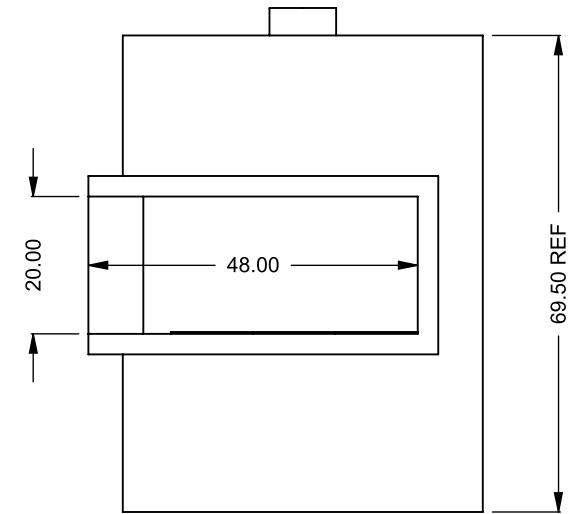

**PRELIMINARY
DRAWING ONLY**

EXAMPLE CONFIGURATION	UNLESS OTHERWISE SPECIFIED	DATE
MONTIGO COMMERCIAL FIREPLACES ARE CUSTOM BUILT FOR EACH PROJECT. THIS DRAWING IS FOR REFERENCE ONLY. FLUE AND AIR INTAKE SIZES ARE SUBJECT TO CHANGE DEPENDING ON VENT RUN.	DIMENSIONS ARE IN INCHES TOLERANCES: FRACTIONAL $\pm 1/8"$	15/10/2020

C420CL
Power COOL-Pack
Rear Intake

MONTIGO
the art of **fireplaces**
www.montigo.com