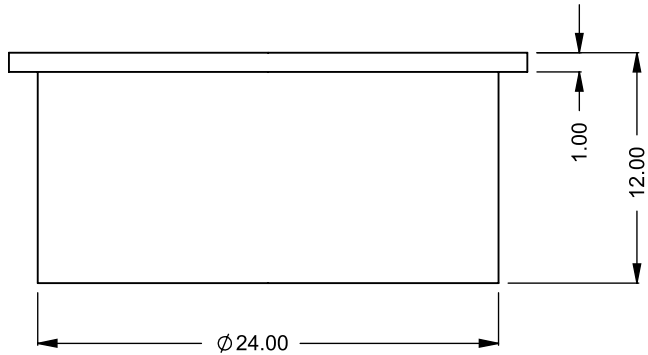

! **EXAMPLE CONFIGURATION ONLY**
 This fireplace model is highly customizable. Refer to model specifications for minimum and maximum allowable dimensions.

CFPO-R2
 24" Round Firepit
 Bottom Intake

PRELIMINARY DRAWING	DATE
FIREPIT UNITS ARE CUSTOM BUILT FOR EACH PROJECT. THIS DRAWING IS FOR REFERENCE ONLY.	15/6/2020
FLUE AND AIR INTAKE SIZES ARE SUBJECT TO CHANGE DEPENDING ON VENT RUN	