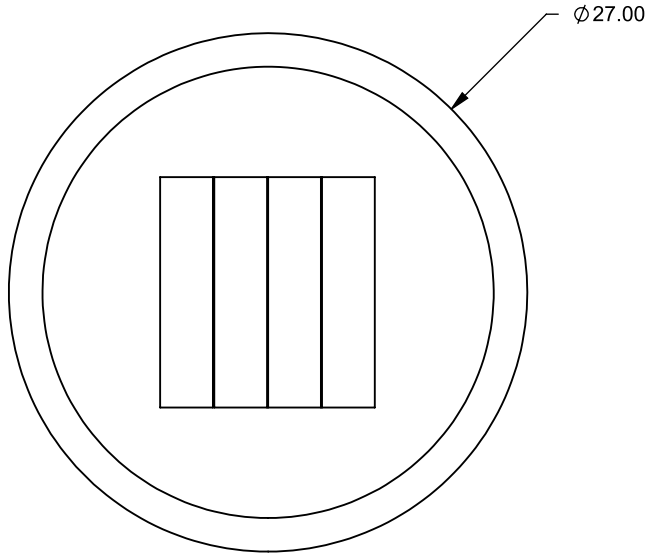

! **EXAMPLE CONFIGURATION ONLY**
 This fireplace model is highly customizable. Refer to model specifications for minimum and maximum allowable dimensions.

CFPO-R2
 24" Round Firepit
 Bottom Intake

PRELIMINARY DRAWING	DATE
FIREPIT UNITS ARE CUSTOM BUILT FOR EACH PROJECT. THIS DRAWING IS FOR REFERENCE ONLY.	15/6/2020
FLUE AND AIR INTAKE SIZES ARE SUBJECT TO CHANGE DEPENDING ON VENT RUN	