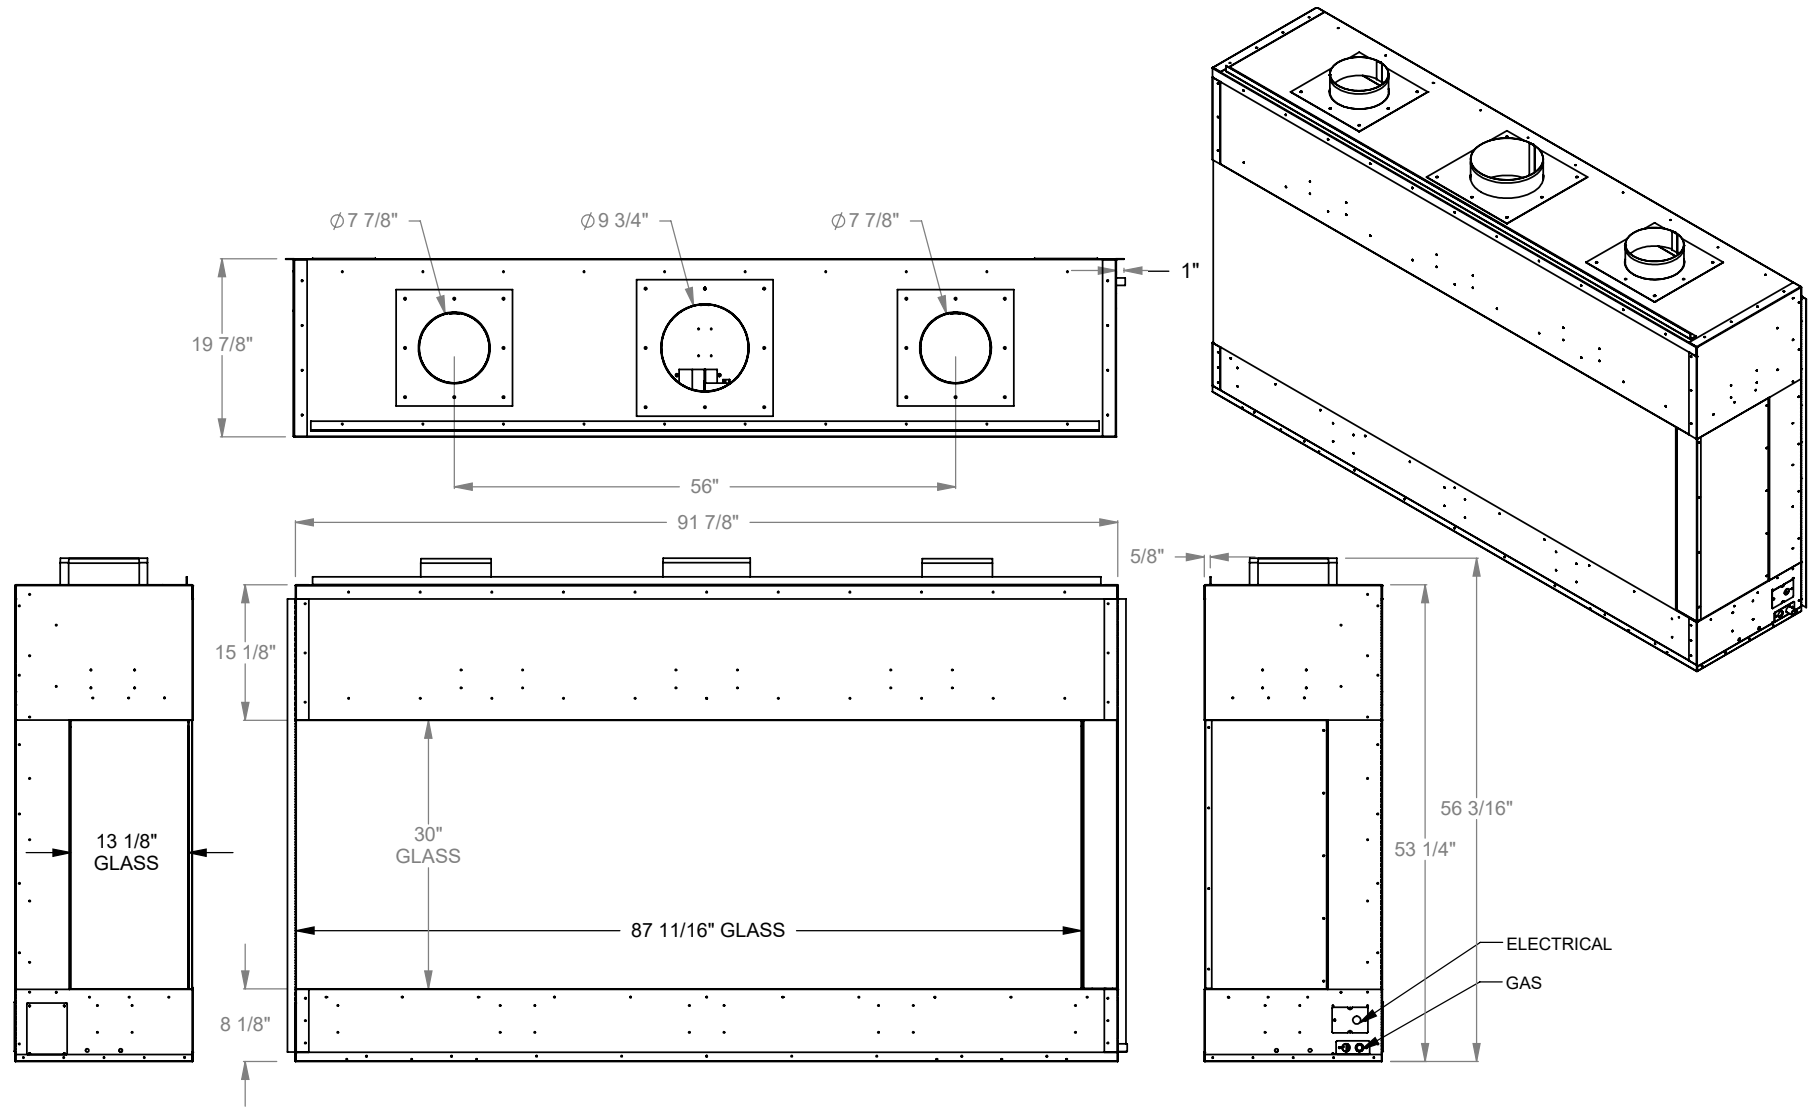

PCCL712
 Prodigy Corner Left
 COOL-Pack Top Intake

NOTE	UNLESS OTHERWISE SPECIFIED	DATE
PRODIGY SERIES UNITS ARE EQUIPPED WITH MULTI-COLOR LED UPLIGHTING.	DIMENSIONS ARE IN INCHES TOLERANCES: FRACTIONAL $\pm 1/8"$	01/29/2021

MONTIGO
 the art of fireplaces
 www.montigo.com

PCCL720
 Prodigy Corner Left
 COOL-Pack Top Intake

NOTE	UNLESS OTHERWISE SPECIFIED	DATE
PRODIGY SERIES UNITS ARE EQUIPPED WITH MULTI-COLOR LED UPLIGHTING.	DIMENSIONS ARE IN INCHES TOLERANCES: FRACTIONAL $\pm 1/8''$	01/29/2021

MONTIGO
 the art of fireplaces
 www.montigo.com

PCCL730
 Prodigy Corner Left
 COOL-Pack Top Intake

NOTE	UNLESS OTHERWISE SPECIFIED	DATE
PRODIGY SERIES UNITS ARE EQUIPPED WITH MULTI-COLOR LED UPLIGHTING.	DIMENSIONS ARE IN INCHES TOLERANCES: FRACTIONAL $\pm 1/8"$	01/29/2021