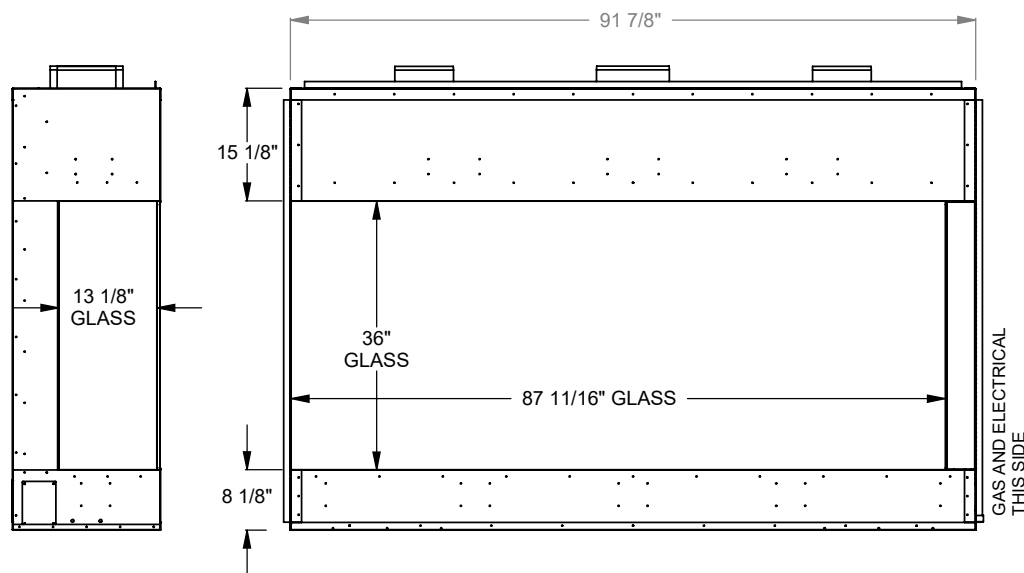

PCCL736
Prodigy Corner Left
COOL-Pack Top Intake

NOTE	UNLESS OTHERWISE SPECIFIED	DATE
PRODIGY SERIES UNITS ARE EQUIPPED WITH MULTI-COLOR LED UPLIGHTING.	DIMENSIONS ARE IN INCHES TOLERANCES: FRACTIONAL $\pm 1/8"$	01/29/2021

MONTIGO
the art of fireplaces
www.montigo.com