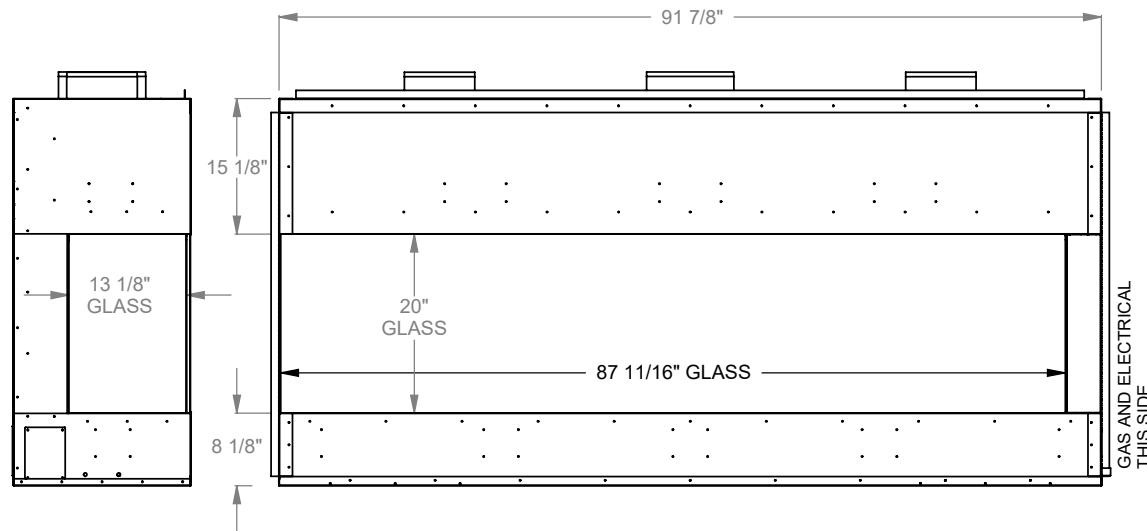

PCCL712
 Prodigy Corner Left
 COOL-Pack Top Intake

NOTE	UNLESS OTHERWISE SPECIFIED	DATE
PRODIGY SERIES UNITS ARE EQUIPPED WITH MULTI-COLOR LED UPLIGHTING.	DIMENSIONS ARE IN INCHES TOLERANCES: FRACTIONAL $\pm 1/8"$	01/29/2021

MONTIGO
 the art of fireplaces
 www.montigo.com

PCCL720
 Prodigy Corner Left
 COOL-Pack Top Intake

NOTE	UNLESS OTHERWISE SPECIFIED	DATE
PRODIGY SERIES UNITS ARE EQUIPPED WITH MULTI-COLOR LED UPLIGHTING.	DIMENSIONS ARE IN INCHES TOLERANCES: FRACTIONAL $\pm 1/8''$	01/29/2021

MONTIGO
 the art of fireplaces
 www.montigo.com

PCCL730
 Prodigy Corner Left
 COOL-Pack Top Intake

NOTE	UNLESS OTHERWISE SPECIFIED	DATE
PRODIGY SERIES UNITS ARE EQUIPPED WITH MULTI-COLOR LED UPLIGHTING.	DIMENSIONS ARE IN INCHES TOLERANCES: FRACTIONAL $\pm 1/8"$	01/29/2021