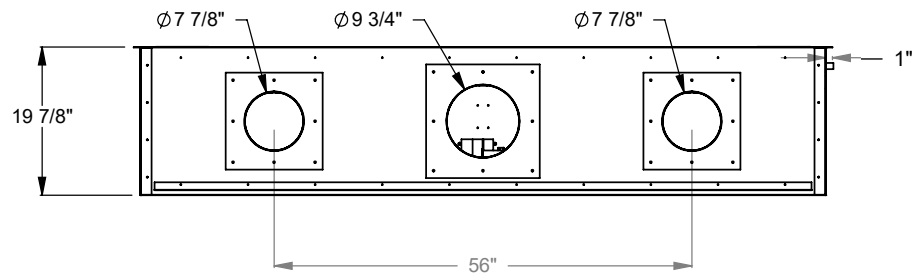

PCCL736
Prodigy Corner Left
COOL-Pack Top Intake

NOTE	UNLESS OTHERWISE SPECIFIED	DATE
PRODIGY SERIES UNITS ARE EQUIPPED WITH MULTI-COLOR LED UPLIGHTING.	DIMENSIONS ARE IN INCHES TOLERANCES: FRACTIONAL $\pm 1/8"$	01/29/2021

MONTIGO
the art of fireplaces
www.montigo.com