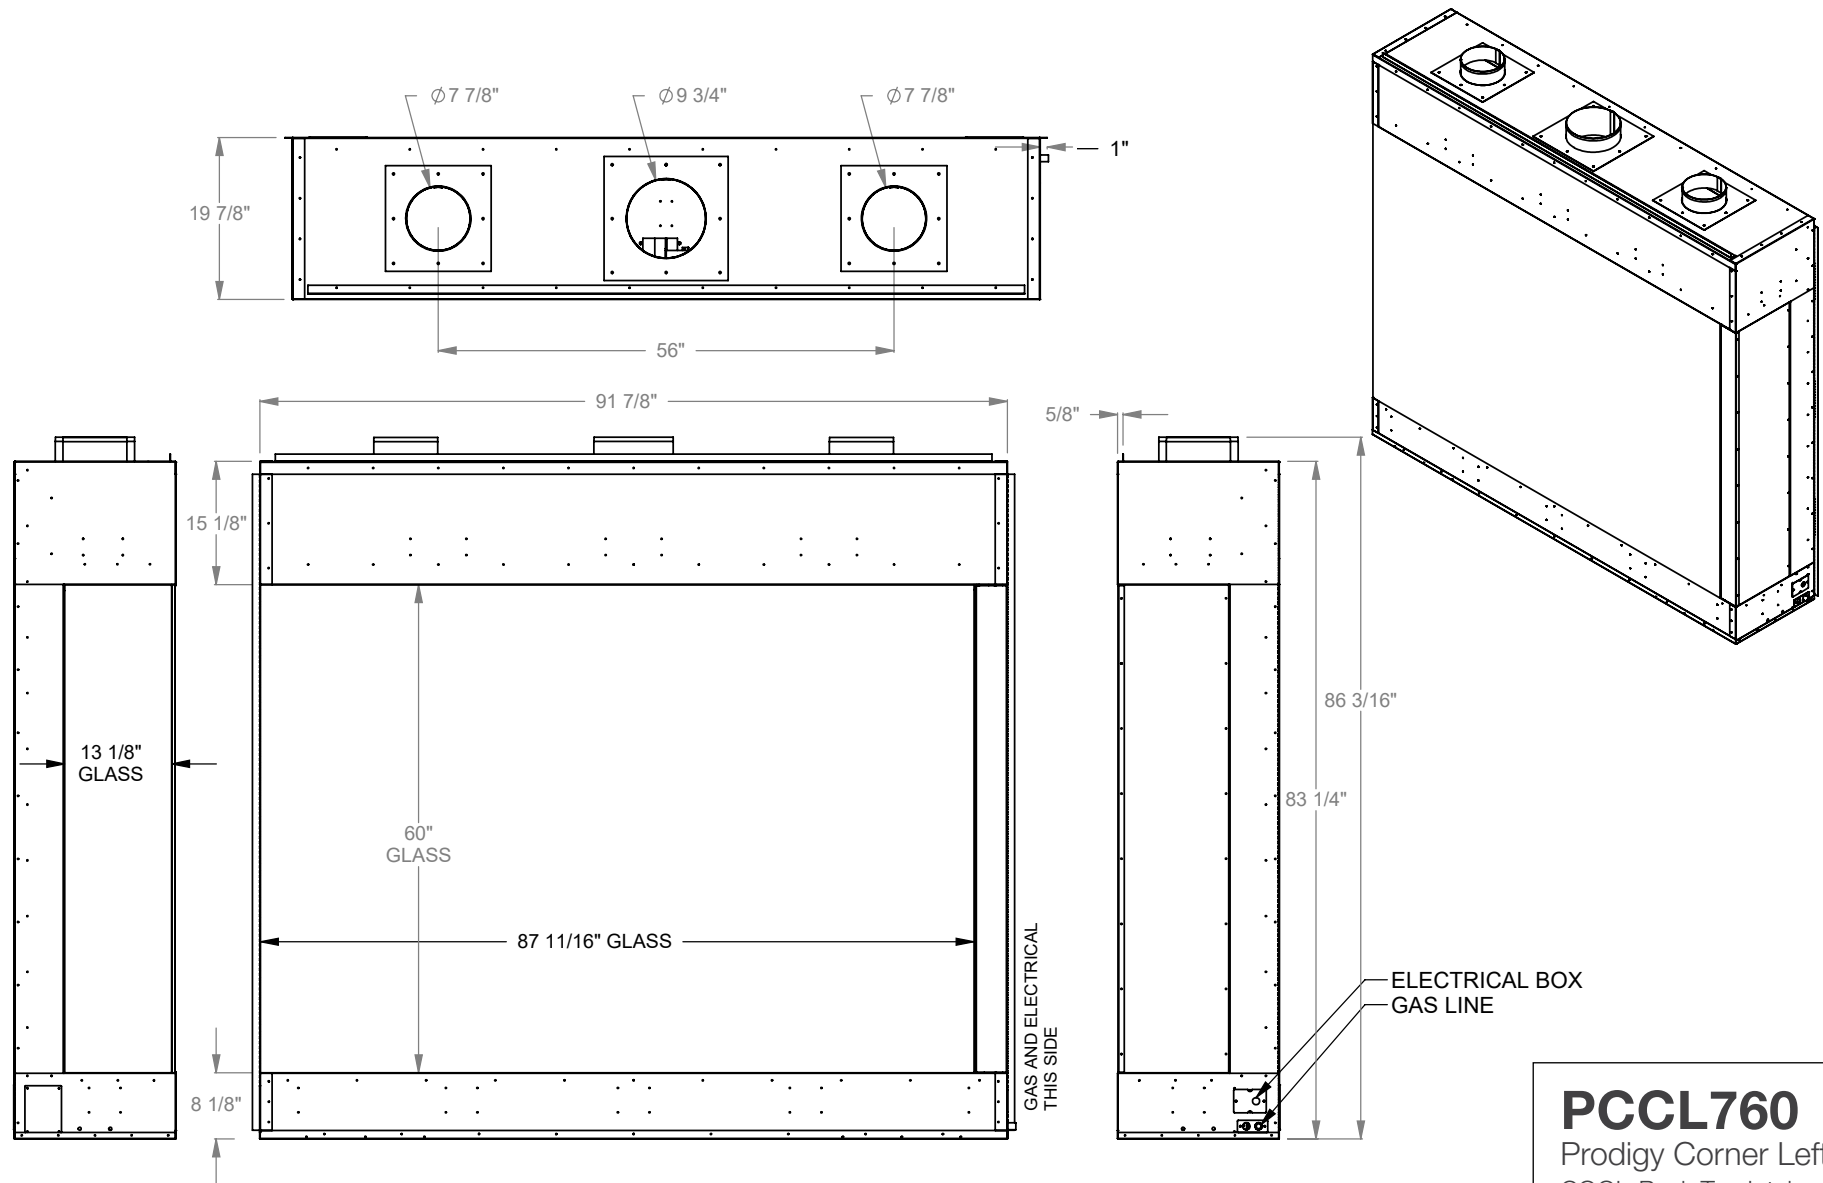

PCCL760
Prodigy Corner Left
COOL-Pack Top Intake

NOTE	UNLESS OTHERWISE SPECIFIED	DATE
PRODIGY SERIES UNITS ARE EQUIPPED WITH MULTI-COLOR LED UPLIGHTING.	DIMENSIONS ARE IN INCHES TOLERANCES: FRACTIONAL $\pm 1/8"$	01/29/2021

MONTIGO
the art of fireplaces
www.montigo.com