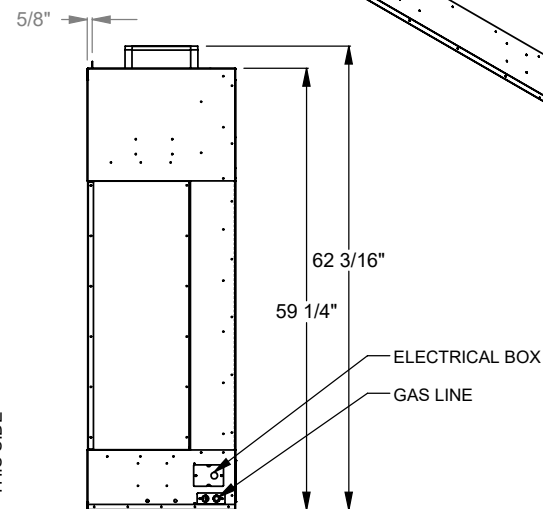

PCCL736
Prodigy Corner Left
COOL-Pack Top Intake

NOTE	UNLESS OTHERWISE SPECIFIED	DATE
PRODIGY SERIES UNITS ARE EQUIPPED WITH MULTI-COLOR LED UPLIGHTING.	DIMENSIONS ARE IN INCHES TOLERANCES: FRACTIONAL $\pm 1/8"$	01/29/2021

MONTIGO
the art of fireplaces
www.montigo.com