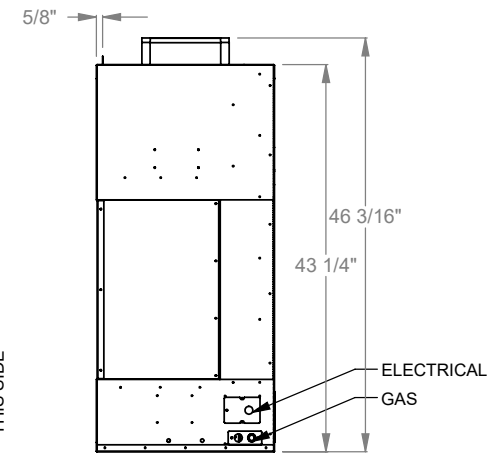

PCCL712
 Prodigy Corner Left
 COOL-Pack Top Intake

NOTE	UNLESS OTHERWISE SPECIFIED	DATE
PRODIGY SERIES UNITS ARE EQUIPPED WITH MULTI-COLOR LED UPLIGHTING.	DIMENSIONS ARE IN INCHES TOLERANCES: FRACTIONAL $\pm 1/8"$	01/29/2021

MONTIGO
 the art of fireplaces
 www.montigo.com

PCCL720
 Prodigy Corner Left
 COOL-Pack Top Intake

NOTE	UNLESS OTHERWISE SPECIFIED	DATE
PRODIGY SERIES UNITS ARE EQUIPPED WITH MULTI-COLOR LED UPLIGHTING.	DIMENSIONS ARE IN INCHES TOLERANCES: FRACTIONAL $\pm 1/8''$	01/29/2021