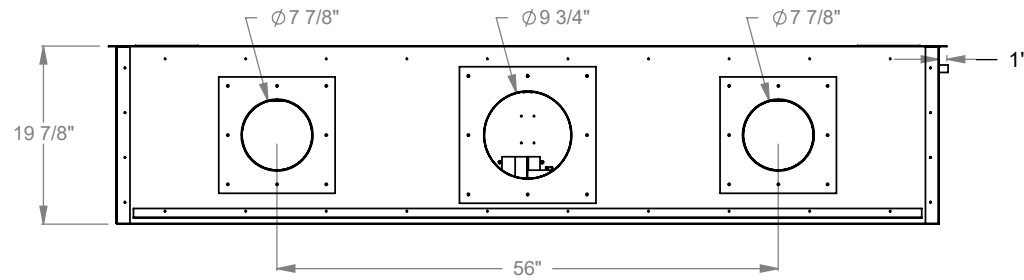

PCCL712
 Prodigy Corner Left
 COOL-Pack Top Intake

NOTE	UNLESS OTHERWISE SPECIFIED	DATE
PRODIGY SERIES UNITS ARE EQUIPPED WITH MULTI-COLOR LED UPLIGHTING.	DIMENSIONS ARE IN INCHES TOLERANCES: FRACTIONAL $\pm 1/8"$	01/29/2021

MONTIGO
 the art of fireplaces
 www.montigo.com

PCCL720
 Prodigy Corner Left
 COOL-Pack Top Intake

NOTE	UNLESS OTHERWISE SPECIFIED	DATE
PRODIGY SERIES UNITS ARE EQUIPPED WITH MULTI-COLOR LED UPLIGHTING.	DIMENSIONS ARE IN INCHES TOLERANCES: FRACTIONAL $\pm 1/8''$	01/29/2021