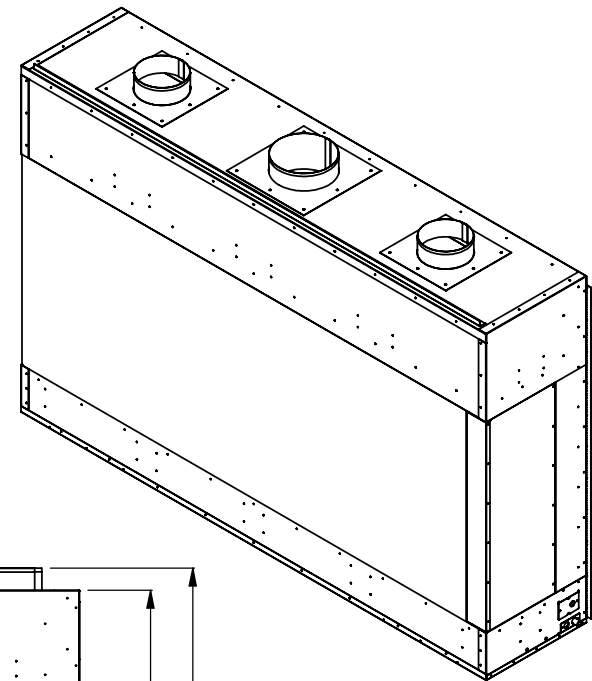

PCCL736
Prodigy Corner Left
COOL-Pack Top Intake

NOTE	UNLESS OTHERWISE SPECIFIED	DATE
PRODIGY SERIES UNITS ARE EQUIPPED WITH MULTI-COLOR LED UPLIGHTING.	DIMENSIONS ARE IN INCHES TOLERANCES: FRACTIONAL $\pm 1/8"$	01/29/2021

MONTIGO
the art of fireplaces
www.montigo.com