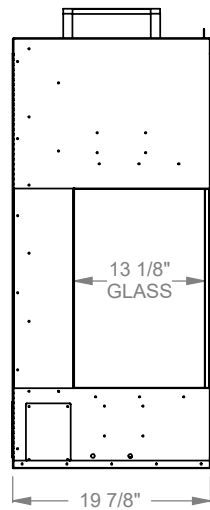

PCCL512
 Prodigy Corner Left
 COOL-Pack Top Intake

NOTE	UNLESS OTHERWISE SPECIFIED	DATE
PRODIGY SERIES UNITS ARE EQUIPPED WITH MULTI-COLOR LED UPLIGHTING.	DIMENSIONS ARE IN INCHES TOLERANCES: FRACTIONAL $\pm 1/8''$	01/29/2021

MONTIGO
 the art of fireplaces
 www.montigo.com

PCCL520
 Prodigy Corner Left
 COOL-Pack Top Intake

NOTE	UNLESS OTHERWISE SPECIFIED	DATE
PRODIGY SERIES UNITS ARE EQUIPPED WITH MULTI-COLOR LED UPLIGHTING.	DIMENSIONS ARE IN INCHES TOLERANCES: FRACTIONAL $\pm 1/8"$	01/29/2021

MONTIGO
 the art of fireplaces
 www.montigo.com

PCCL530
 Prodigy Corner Left
 COOL-Pack Top Intake

NOTE	UNLESS OTHERWISE SPECIFIED	DATE
PRODIGY SERIES UNITS ARE EQUIPPED WITH MULTI-COLOR LED UPLIGHTING.	DIMENSIONS ARE IN INCHES TOLERANCES: FRACTIONAL $\pm 1/8"$	01/29/2021