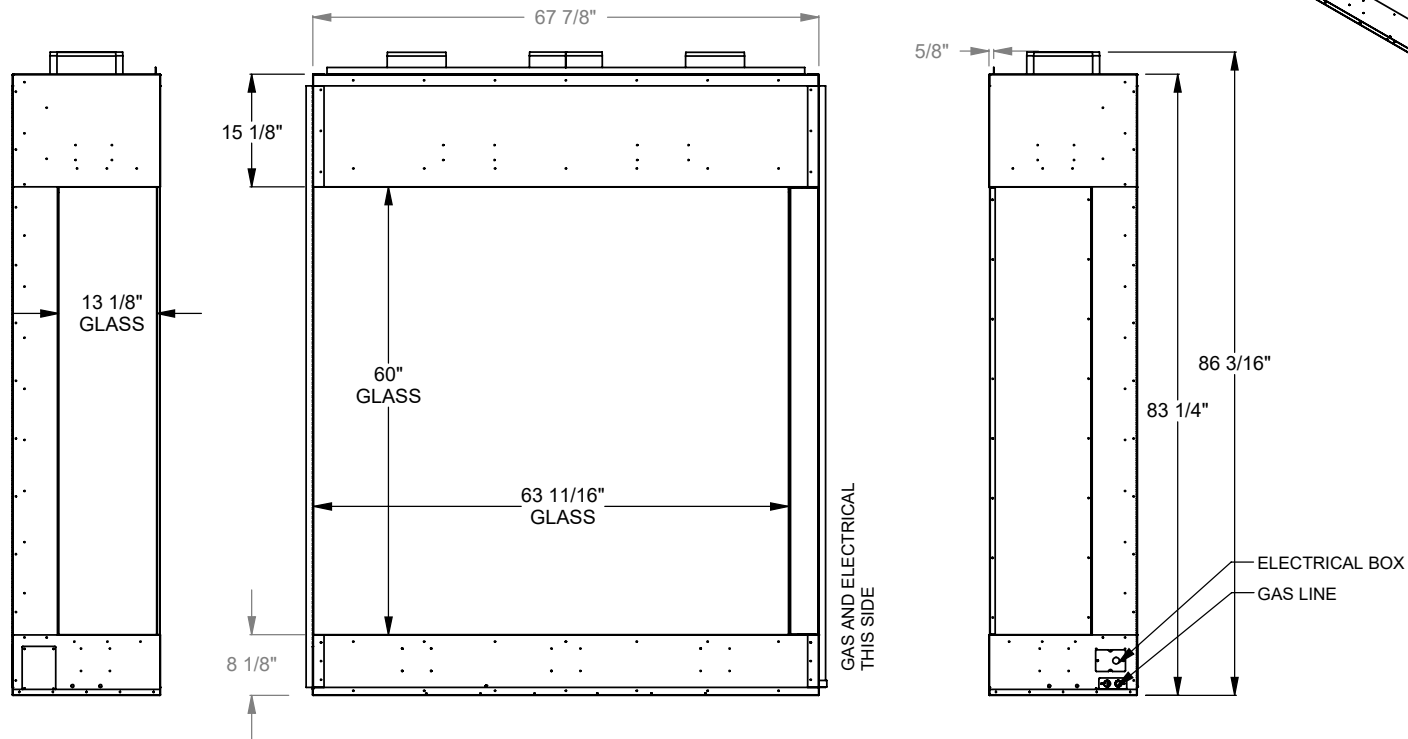

PCCL560
Prodigy Corner Left
COOL-Pack Top Intake

NOTE	UNLESS OTHERWISE SPECIFIED	DATE
PRODIGY SERIES UNITS ARE EQUIPPED WITH MULTI-COLOR LED UPLIGHTING.	DIMENSIONS ARE IN INCHES TOLERANCES: FRACTIONAL $\pm 1/8''$	01/29/2021

MONTIGO
the art of fireplaces
www.montigo.com