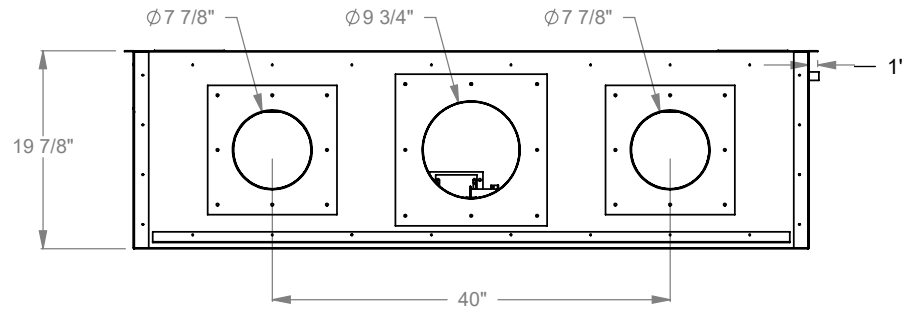

PCCL512
 Prodigy Corner Left
 COOL-Pack Top Intake

NOTE	UNLESS OTHERWISE SPECIFIED	DATE
PRODIGY SERIES UNITS ARE EQUIPPED WITH MULTI-COLOR LED UPLIGHTING.	DIMENSIONS ARE IN INCHES TOLERANCES: FRACTIONAL $\pm 1/8''$	01/29/2021

MONTIGO
 the art of fireplaces
 www.montigo.com

PCCL520
 Prodigy Corner Left
 COOL-Pack Top Intake

NOTE	UNLESS OTHERWISE SPECIFIED	DATE
PRODIGY SERIES UNITS ARE EQUIPPED WITH MULTI-COLOR LED UPLIGHTING.	DIMENSIONS ARE IN INCHES TOLERANCES: FRACTIONAL $\pm 1/8"$	01/29/2021

MONTIGO
 the art of fireplaces
 www.montigo.com

PCCL530
 Prodigy Corner Left
 COOL-Pack Top Intake

NOTE	UNLESS OTHERWISE SPECIFIED	DATE
PRODIGY SERIES UNITS ARE EQUIPPED WITH MULTI-COLOR LED UPLIGHTING.	DIMENSIONS ARE IN INCHES TOLERANCES: FRACTIONAL $\pm 1/8"$	01/29/2021