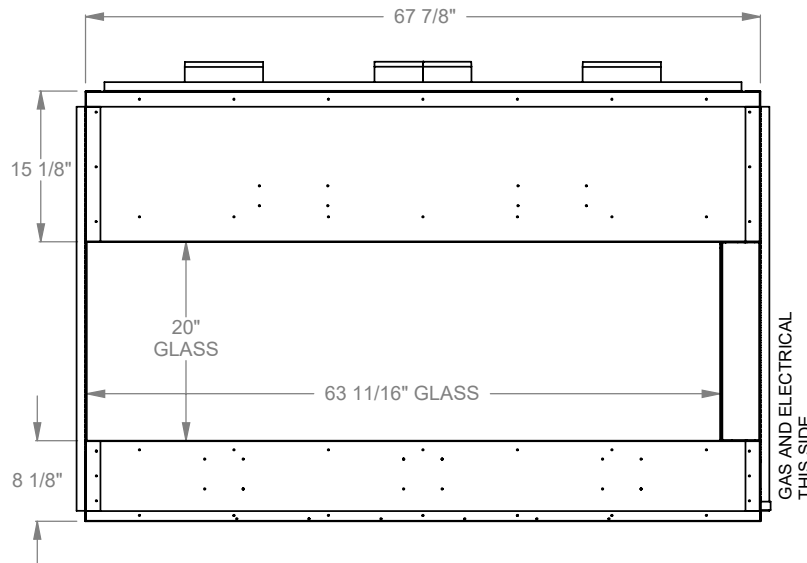

PCCL512
 Prodigy Corner Left
 COOL-Pack Top Intake

NOTE	UNLESS OTHERWISE SPECIFIED	DATE
PRODIGY SERIES UNITS ARE EQUIPPED WITH MULTI-COLOR LED UPLIGHTING.	DIMENSIONS ARE IN INCHES TOLERANCES: FRACTIONAL $\pm 1/8''$	01/29/2021

MONTIGO
 the art of fireplaces
 www.montigo.com

PCCL520
 Prodigy Corner Left
 COOL-Pack Top Intake

NOTE	UNLESS OTHERWISE SPECIFIED	DATE
PRODIGY SERIES UNITS ARE EQUIPPED WITH MULTI-COLOR LED UPLIGHTING.	DIMENSIONS ARE IN INCHES TOLERANCES: FRACTIONAL $\pm 1/8"$	01/29/2021

MONTIGO
 the art of fireplaces
 www.montigo.com

PCCL530
 Prodigy Corner Left
 COOL-Pack Top Intake

NOTE	UNLESS OTHERWISE SPECIFIED	DATE
PRODIGY SERIES UNITS ARE EQUIPPED WITH MULTI-COLOR LED UPLIGHTING.	DIMENSIONS ARE IN INCHES TOLERANCES: FRACTIONAL $\pm 1/8"$	01/29/2021