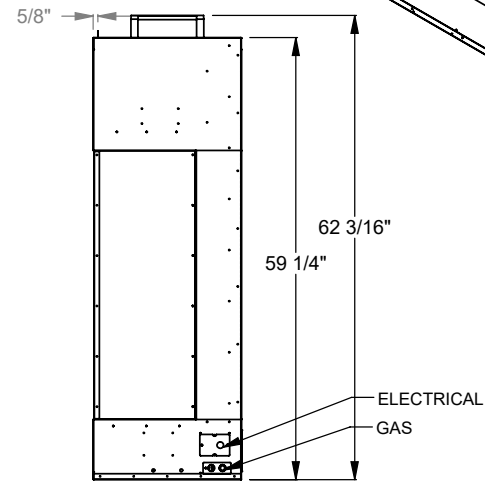

PCCL536
Prodigy Corner Left
COOL-Pack Top Intake

NOTE	UNLESS OTHERWISE SPECIFIED	DATE
PRODIGY SERIES UNITS ARE EQUIPPED WITH MULTI-COLOR LED UPLIGHTING.	DIMENSIONS ARE IN INCHES TOLERANCES: FRACTIONAL $\pm 1/8"$	01/29/2021

MONTIGO
the art of fireplaces
www.montigo.com