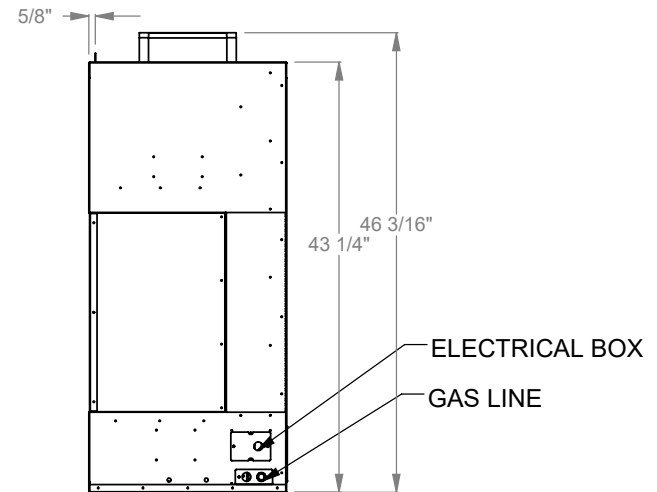

PCCL512
 Prodigy Corner Left
 COOL-Pack Top Intake

NOTE	UNLESS OTHERWISE SPECIFIED	DATE
PRODIGY SERIES UNITS ARE EQUIPPED WITH MULTI-COLOR LED UPLIGHTING.	DIMENSIONS ARE IN INCHES TOLERANCES: FRACTIONAL $\pm 1/8''$	01/29/2021

MONTIGO
 the art of fireplaces
 www.montigo.com

PCCL520
 Prodigy Corner Left
 COOL-Pack Top Intake

NOTE	UNLESS OTHERWISE SPECIFIED	DATE
PRODIGY SERIES UNITS ARE EQUIPPED WITH MULTI-COLOR LED UPLIGHTING.	DIMENSIONS ARE IN INCHES TOLERANCES: FRACTIONAL $\pm 1/8"$	01/29/2021