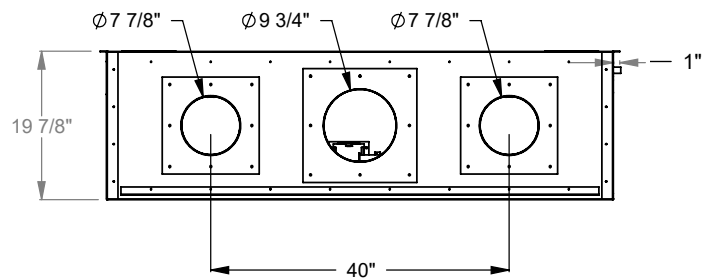

PCCL536
Prodigy Corner Left
COOL-Pack Top Intake

NOTE	UNLESS OTHERWISE SPECIFIED	DATE
PRODIGY SERIES UNITS ARE EQUIPPED WITH MULTI-COLOR LED UPLIGHTING.	DIMENSIONS ARE IN INCHES TOLERANCES: FRACTIONAL $\pm 1/8"$	01/29/2021

MONTIGO
the art of fireplaces
www.montigo.com