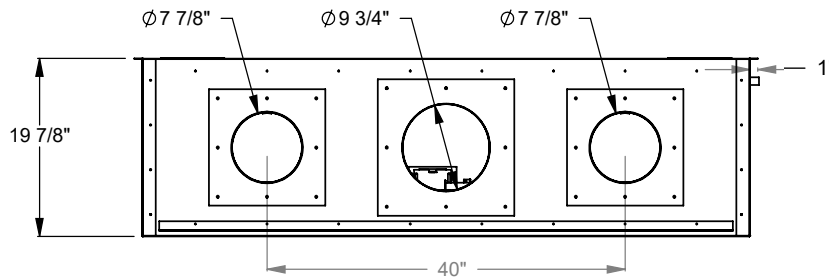

PCCL530
Prodigy Corner Left
COOL-Pack Top Intake

NOTE	UNLESS OTHERWISE SPECIFIED	DATE
PRODIGY SERIES UNITS ARE EQUIPPED WITH MULTI-COLOR LED UPLIGHTING.	DIMENSIONS ARE IN INCHES TOLERANCES: FRACTIONAL $\pm 1/8"$	01/29/2021

MONTIGO
the art of fireplaces
www.montigo.com