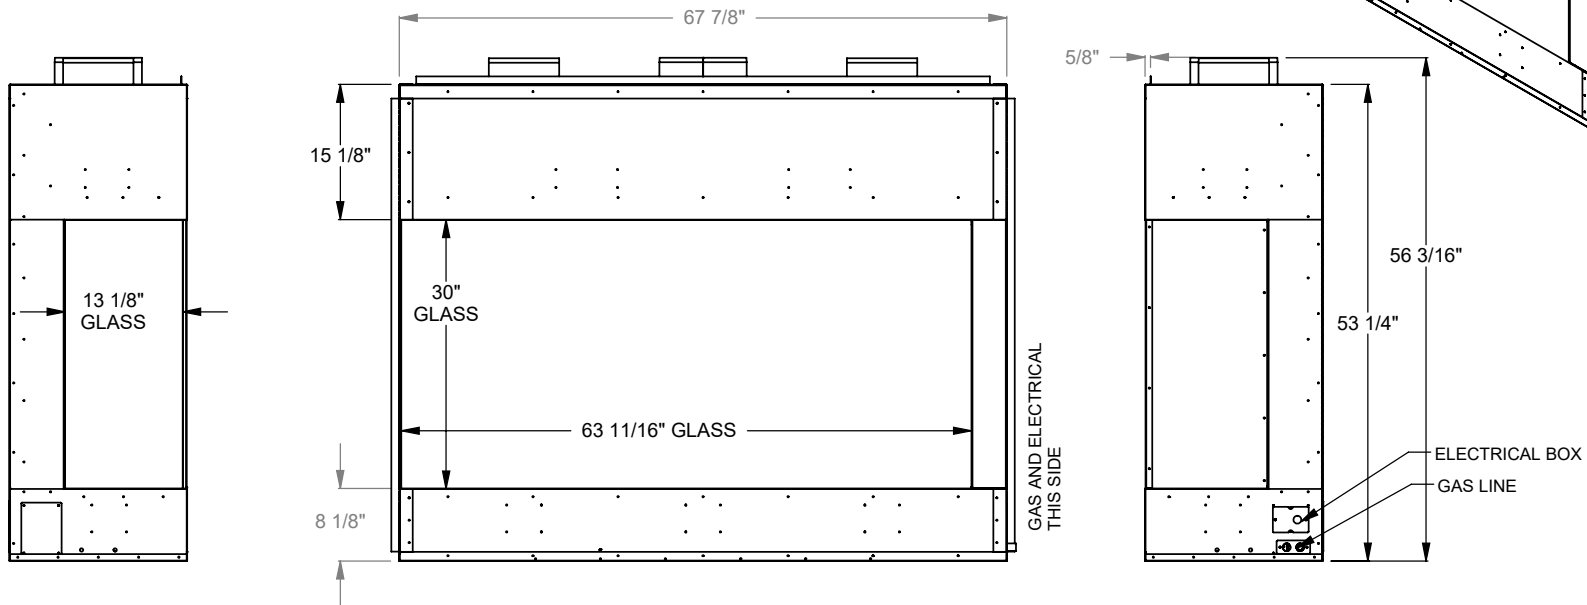

PCCL512
 Prodigy Corner Left
 COOL-Pack Top Intake

NOTE	UNLESS OTHERWISE SPECIFIED	DATE
PRODIGY SERIES UNITS ARE EQUIPPED WITH MULTI-COLOR LED UPLIGHTING.	DIMENSIONS ARE IN INCHES TOLERANCES: FRACTIONAL $\pm 1/8''$	01/29/2021

MONTIGO
 the art of fireplaces
 www.montigo.com

PCCL520
 Prodigy Corner Left
 COOL-Pack Top Intake

NOTE	UNLESS OTHERWISE SPECIFIED	DATE
PRODIGY SERIES UNITS ARE EQUIPPED WITH MULTI-COLOR LED UPLIGHTING.	DIMENSIONS ARE IN INCHES TOLERANCES: FRACTIONAL $\pm 1/8"$	01/29/2021

MONTIGO
 the art of fireplaces
 www.montigo.com

PCCL530
 Prodigy Corner Left
 COOL-Pack Top Intake

NOTE	UNLESS OTHERWISE SPECIFIED	DATE
PRODIGY SERIES UNITS ARE EQUIPPED WITH MULTI-COLOR LED UPLIGHTING.	DIMENSIONS ARE IN INCHES TOLERANCES: FRACTIONAL $\pm 1/8"$	01/29/2021