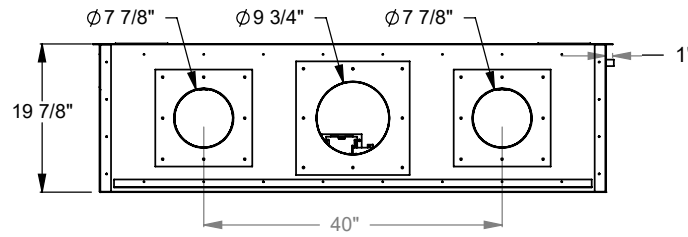

PCCL560
Prodigy Corner Left
COOL-Pack Top Intake

NOTE	UNLESS OTHERWISE SPECIFIED	DATE
PRODIGY SERIES UNITS ARE EQUIPPED WITH MULTI-COLOR LED UPLIGHTING.	DIMENSIONS ARE IN INCHES TOLERANCES: FRACTIONAL $\pm 1/8''$	01/29/2021

MONTIGO
the art of fireplaces
www.montigo.com