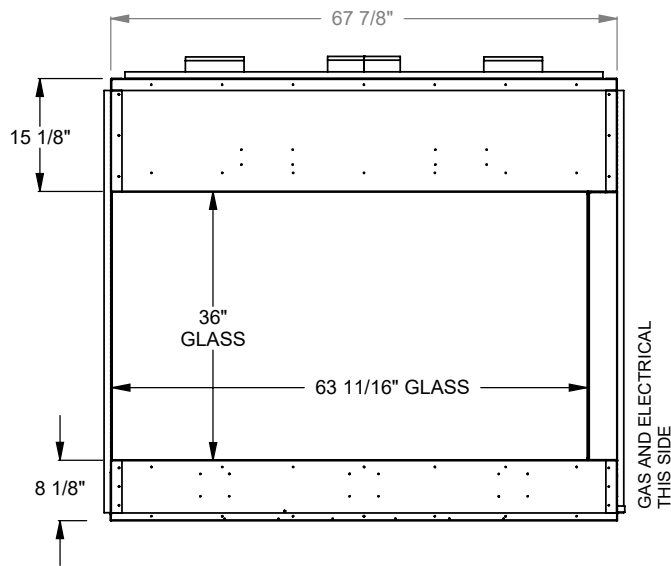

PCCL536
Prodigy Corner Left
COOL-Pack Top Intake

NOTE	UNLESS OTHERWISE SPECIFIED	DATE
PRODIGY SERIES UNITS ARE EQUIPPED WITH MULTI-COLOR LED UPLIGHTING.	DIMENSIONS ARE IN INCHES TOLERANCES: FRACTIONAL $\pm 1/8"$	01/29/2021

MONTIGO
the art of fireplaces
www.montigo.com