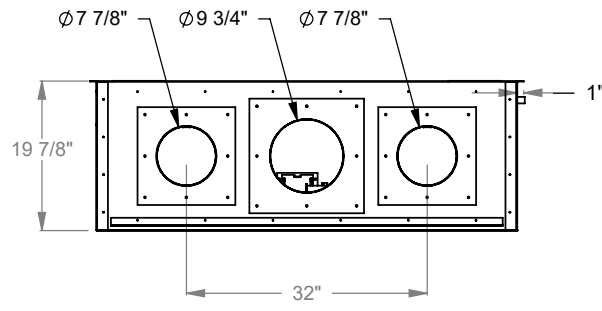

PCCL412
 Prodigy Corner Left
 COOL-Pack Top Intake

NOTE	UNLESS OTHERWISE SPECIFIED	DATE
PRODIGY SERIES UNITS ARE EQUIPPED WITH MULTI-COLOR LED UPLIGHTING.	DIMENSIONS ARE IN INCHES TOLERANCES: FRACTIONAL ± 1/8"	01/29/2021

PCCL420
 Prodigy Corner Left
 COOL-Pack Top Intake

NOTE	UNLESS OTHERWISE SPECIFIED	DATE
PRODIGY SERIES UNITS ARE EQUIPPED WITH MULTI-COLOR LED UPLIGHTING.	DIMENSIONS ARE IN INCHES TOLERANCES: FRACTIONAL $\pm 1/8"$	01/29/2021

PCCL430
 Prodigy Corner Left
 COOL-Pack Top Intake

NOTE	UNLESS OTHERWISE SPECIFIED	DATE
PRODIGY SERIES UNITS ARE EQUIPPED WITH MULTI-COLOR LED UPLIGHTING.	DIMENSIONS ARE IN INCHES TOLERANCES: FRACTIONAL $\pm 1/8''$	01/29/2021

PCCL436
 Prodigy Corner Left
 COOL-Pack Top Intake

NOTE	UNLESS OTHERWISE SPECIFIED	DATE
PRODIGY SERIES UNITS ARE EQUIPPED WITH MULTI-COLOR LED UPLIGHTING.	DIMENSIONS ARE IN INCHES TOLERANCES: FRACTIONAL $\pm 1/8"$	01/29/2021