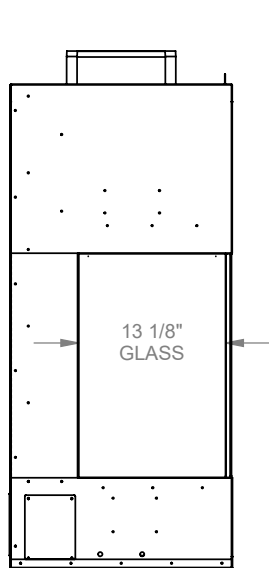

PCCL412
 Prodigy Corner Left
 COOL-Pack Top Intake

NOTE	UNLESS OTHERWISE SPECIFIED	DATE
PRODIGY SERIES UNITS ARE EQUIPPED WITH MULTI-COLOR LED UPLIGHTING.	DIMENSIONS ARE IN INCHES TOLERANCES: FRACTIONAL ± 1/8"	01/29/2021

PCCL420
 Prodigy Corner Left
 COOL-Pack Top Intake

NOTE	UNLESS OTHERWISE SPECIFIED	DATE
PRODIGY SERIES UNITS ARE EQUIPPED WITH MULTI-COLOR LED UPLIGHTING.	DIMENSIONS ARE IN INCHES TOLERANCES: FRACTIONAL $\pm 1/8"$	01/29/2021

PCCL430
 Prodigy Corner Left
 COOL-Pack Top Intake

NOTE	UNLESS OTHERWISE SPECIFIED	DATE
PRODIGY SERIES UNITS ARE EQUIPPED WITH MULTI-COLOR LED UPLIGHTING.	DIMENSIONS ARE IN INCHES TOLERANCES: FRACTIONAL $\pm 1/8''$	01/29/2021

PCCL436
 Prodigy Corner Left
 COOL-Pack Top Intake

NOTE	UNLESS OTHERWISE SPECIFIED	DATE
PRODIGY SERIES UNITS ARE EQUIPPED WITH MULTI-COLOR LED UPLIGHTING.	DIMENSIONS ARE IN INCHES TOLERANCES: FRACTIONAL $\pm 1/8"$	01/29/2021