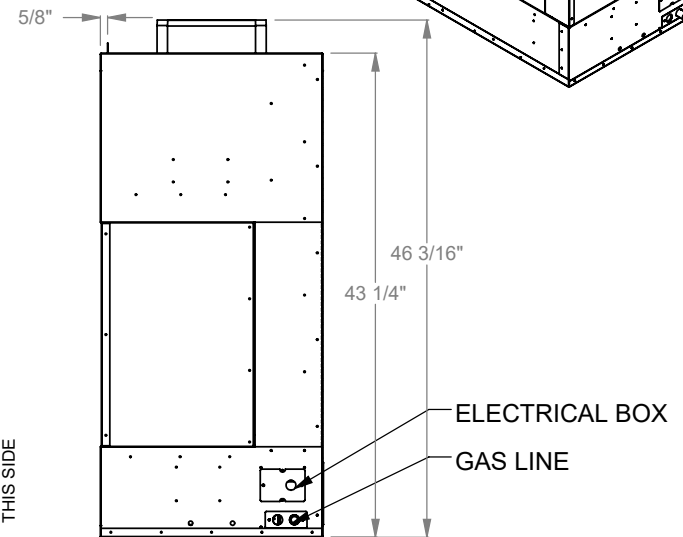

PCCL412
 Prodigy Corner Left
 COOL-Pack Top Intake

NOTE	UNLESS OTHERWISE SPECIFIED	DATE
PRODIGY SERIES UNITS ARE EQUIPPED WITH MULTI-COLOR LED UPLIGHTING.	DIMENSIONS ARE IN INCHES TOLERANCES: FRACTIONAL ± 1/8"	01/29/2021

PCCL420
 Prodigy Corner Left
 COOL-Pack Top Intake

NOTE	UNLESS OTHERWISE SPECIFIED	DATE
PRODIGY SERIES UNITS ARE EQUIPPED WITH MULTI-COLOR LED UPLIGHTING.	DIMENSIONS ARE IN INCHES TOLERANCES: FRACTIONAL $\pm 1/8"$	01/29/2021

PCCL430
 Prodigy Corner Left
 COOL-Pack Top Intake

NOTE	UNLESS OTHERWISE SPECIFIED	DATE
PRODIGY SERIES UNITS ARE EQUIPPED WITH MULTI-COLOR LED UPLIGHTING.	DIMENSIONS ARE IN INCHES TOLERANCES: FRACTIONAL $\pm 1/8''$	01/29/2021

PCCL436
 Prodigy Corner Left
 COOL-Pack Top Intake

NOTE	UNLESS OTHERWISE SPECIFIED	DATE
PRODIGY SERIES UNITS ARE EQUIPPED WITH MULTI-COLOR LED UPLIGHTING.	DIMENSIONS ARE IN INCHES TOLERANCES: FRACTIONAL $\pm 1/8"$	01/29/2021