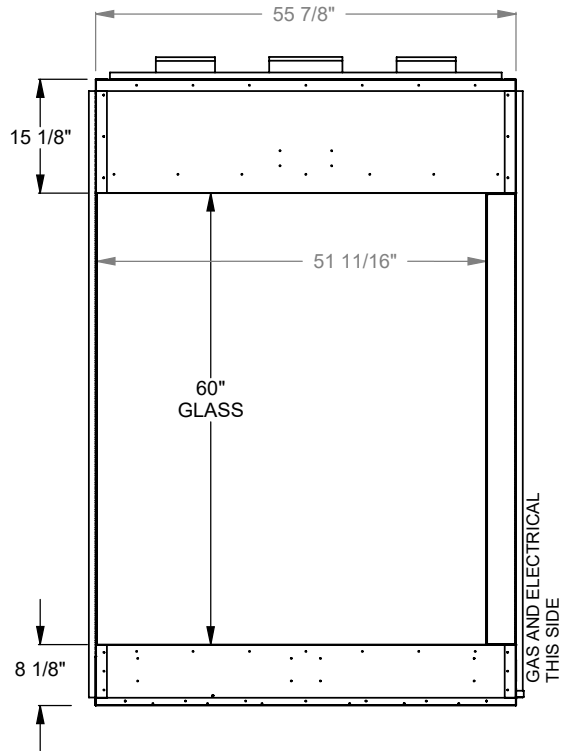

PCCL460
Prodigy Corner Left
COOL-Pack Top Intake

NOTE	UNLESS OTHERWISE SPECIFIED	DATE
PRODIGY SERIES UNITS ARE EQUIPPED WITH MULTI-COLOR LED UPLIGHTING.	DIMENSIONS ARE IN INCHES TOLERANCES: FRACTIONAL ± 1/8"	01/29/2021