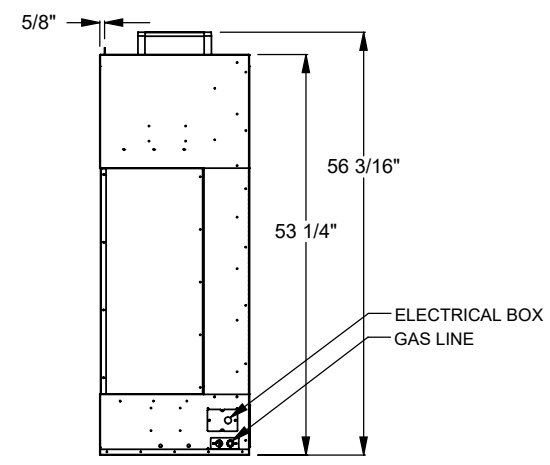

PCCL412
 Prodigy Corner Left
 COOL-Pack Top Intake

NOTE	UNLESS OTHERWISE SPECIFIED	DATE
PRODIGY SERIES UNITS ARE EQUIPPED WITH MULTI-COLOR LED UPLIGHTING.	DIMENSIONS ARE IN INCHES TOLERANCES: FRACTIONAL ± 1/8"	01/29/2021

PCCL420
 Prodigy Corner Left
 COOL-Pack Top Intake

NOTE	UNLESS OTHERWISE SPECIFIED	DATE
PRODIGY SERIES UNITS ARE EQUIPPED WITH MULTI-COLOR LED UPLIGHTING.	DIMENSIONS ARE IN INCHES TOLERANCES: FRACTIONAL $\pm 1/8"$	01/29/2021

PCCL430
 Prodigy Corner Left
 COOL-Pack Top Intake

NOTE	UNLESS OTHERWISE SPECIFIED	DATE
PRODIGY SERIES UNITS ARE EQUIPPED WITH MULTI-COLOR LED UPLIGHTING.	DIMENSIONS ARE IN INCHES TOLERANCES: FRACTIONAL $\pm 1/8''$	01/29/2021

PCCL436
 Prodigy Corner Left
 COOL-Pack Top Intake

NOTE	UNLESS OTHERWISE SPECIFIED	DATE
PRODIGY SERIES UNITS ARE EQUIPPED WITH MULTI-COLOR LED UPLIGHTING.	DIMENSIONS ARE IN INCHES TOLERANCES: FRACTIONAL $\pm 1/8"$	01/29/2021