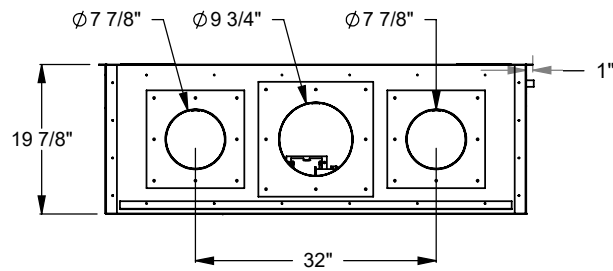

PCCL460
Prodigy Corner Left
COOL-Pack Top Intake

NOTE	UNLESS OTHERWISE SPECIFIED	DATE
PRODIGY SERIES UNITS ARE EQUIPPED WITH MULTI-COLOR LED UPLIGHTING.	DIMENSIONS ARE IN INCHES TOLERANCES: FRACTIONAL ± 1/8"	01/29/2021