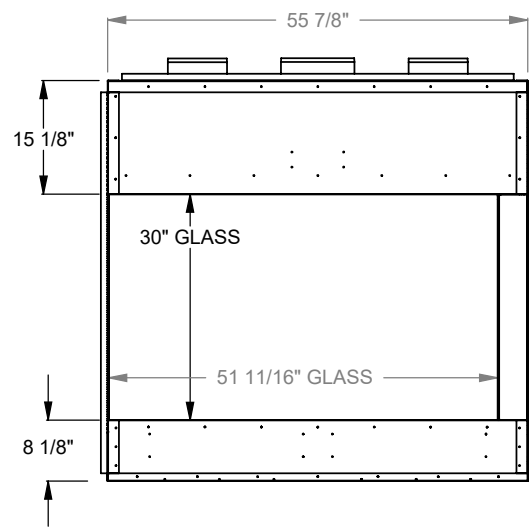

PCCL412
 Prodigy Corner Left
 COOL-Pack Top Intake

NOTE	UNLESS OTHERWISE SPECIFIED	DATE
PRODIGY SERIES UNITS ARE EQUIPPED WITH MULTI-COLOR LED UPLIGHTING.	DIMENSIONS ARE IN INCHES TOLERANCES: FRACTIONAL ± 1/8"	01/29/2021

PCCL420
 Prodigy Corner Left
 COOL-Pack Top Intake

NOTE	UNLESS OTHERWISE SPECIFIED	DATE
PRODIGY SERIES UNITS ARE EQUIPPED WITH MULTI-COLOR LED UPLIGHTING.	DIMENSIONS ARE IN INCHES TOLERANCES: FRACTIONAL $\pm 1/8"$	01/29/2021

PCCL430
 Prodigy Corner Left
 COOL-Pack Top Intake

NOTE	UNLESS OTHERWISE SPECIFIED	DATE
PRODIGY SERIES UNITS ARE EQUIPPED WITH MULTI-COLOR LED UPLIGHTING.	DIMENSIONS ARE IN INCHES TOLERANCES: FRACTIONAL $\pm 1/8''$	01/29/2021

PCCL436
 Prodigy Corner Left
 COOL-Pack Top Intake

NOTE	UNLESS OTHERWISE SPECIFIED	DATE
PRODIGY SERIES UNITS ARE EQUIPPED WITH MULTI-COLOR LED UPLIGHTING.	DIMENSIONS ARE IN INCHES TOLERANCES: FRACTIONAL $\pm 1/8"$	01/29/2021