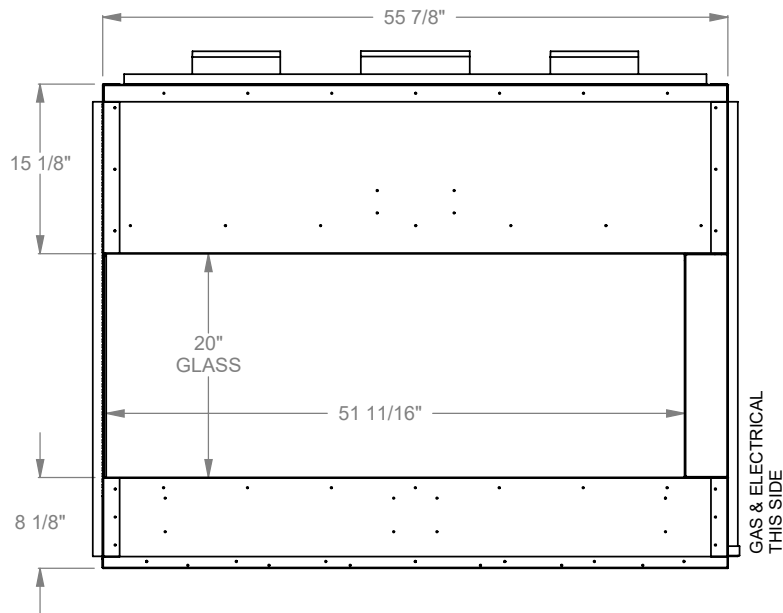

PCCL412
 Prodigy Corner Left
 COOL-Pack Top Intake

NOTE	UNLESS OTHERWISE SPECIFIED	DATE
PRODIGY SERIES UNITS ARE EQUIPPED WITH MULTI-COLOR LED UPLIGHTING.	DIMENSIONS ARE IN INCHES TOLERANCES: FRACTIONAL ± 1/8"	01/29/2021

PCCL420
 Prodigy Corner Left
 COOL-Pack Top Intake

NOTE	UNLESS OTHERWISE SPECIFIED	DATE
PRODIGY SERIES UNITS ARE EQUIPPED WITH MULTI-COLOR LED UPLIGHTING.	DIMENSIONS ARE IN INCHES TOLERANCES: FRACTIONAL $\pm 1/8"$	01/29/2021

PCCL430
 Prodigy Corner Left
 COOL-Pack Top Intake

NOTE	UNLESS OTHERWISE SPECIFIED	DATE
PRODIGY SERIES UNITS ARE EQUIPPED WITH MULTI-COLOR LED UPLIGHTING.	DIMENSIONS ARE IN INCHES TOLERANCES: FRACTIONAL $\pm 1/8''$	01/29/2021

PCCL436
 Prodigy Corner Left
 COOL-Pack Top Intake

NOTE	UNLESS OTHERWISE SPECIFIED	DATE
PRODIGY SERIES UNITS ARE EQUIPPED WITH MULTI-COLOR LED UPLIGHTING.	DIMENSIONS ARE IN INCHES TOLERANCES: FRACTIONAL $\pm 1/8"$	01/29/2021