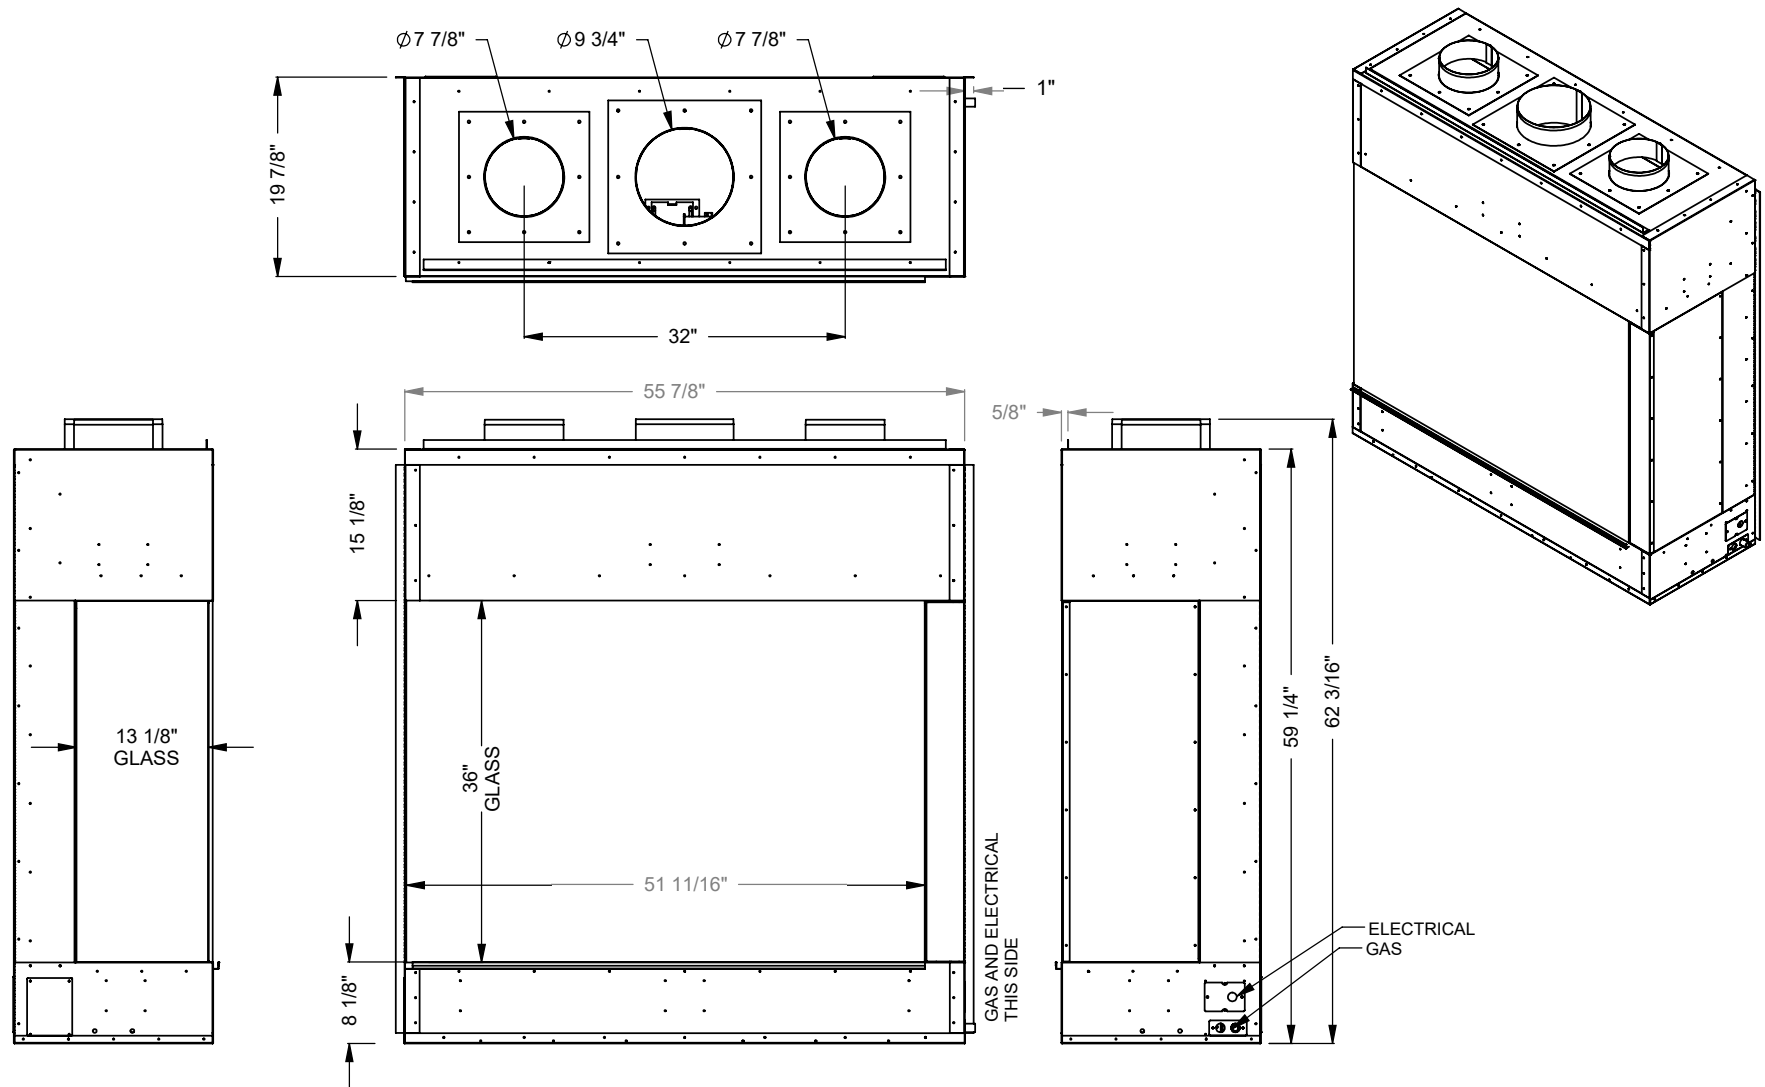

PCCL412
 Prodigy Corner Left
 COOL-Pack Top Intake

NOTE	UNLESS OTHERWISE SPECIFIED	DATE
PRODIGY SERIES UNITS ARE EQUIPPED WITH MULTI-COLOR LED UPLIGHTING.	DIMENSIONS ARE IN INCHES TOLERANCES: FRACTIONAL ± 1/8"	01/29/2021

PCCL420
 Prodigy Corner Left
 COOL-Pack Top Intake

NOTE	UNLESS OTHERWISE SPECIFIED	DATE
PRODIGY SERIES UNITS ARE EQUIPPED WITH MULTI-COLOR LED UPLIGHTING.	DIMENSIONS ARE IN INCHES TOLERANCES: FRACTIONAL $\pm 1/8"$	01/29/2021

PCCL430
 Prodigy Corner Left
 COOL-Pack Top Intake

NOTE	UNLESS OTHERWISE SPECIFIED	DATE
PRODIGY SERIES UNITS ARE EQUIPPED WITH MULTI-COLOR LED UPLIGHTING.	DIMENSIONS ARE IN INCHES TOLERANCES: FRACTIONAL $\pm 1/8''$	01/29/2021

PCCL436
 Prodigy Corner Left
 COOL-Pack Top Intake

NOTE	UNLESS OTHERWISE SPECIFIED	DATE
PRODIGY SERIES UNITS ARE EQUIPPED WITH MULTI-COLOR LED UPLIGHTING.	DIMENSIONS ARE IN INCHES TOLERANCES: FRACTIONAL $\pm 1/8"$	01/29/2021