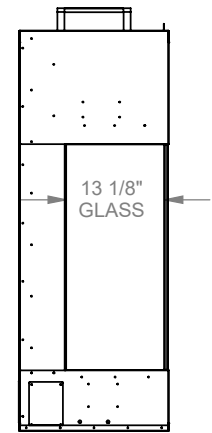

PCCL412
 Prodigy Corner Left
 COOL-Pack Top Intake

NOTE	UNLESS OTHERWISE SPECIFIED	DATE
PRODIGY SERIES UNITS ARE EQUIPPED WITH MULTI-COLOR LED UPLIGHTING.	DIMENSIONS ARE IN INCHES TOLERANCES: FRACTIONAL ± 1/8"	01/29/2021

PCCL420
 Prodigy Corner Left
 COOL-Pack Top Intake

NOTE	UNLESS OTHERWISE SPECIFIED	DATE
PRODIGY SERIES UNITS ARE EQUIPPED WITH MULTI-COLOR LED UPLIGHTING.	DIMENSIONS ARE IN INCHES TOLERANCES: FRACTIONAL $\pm 1/8"$	01/29/2021

PCCL430
 Prodigy Corner Left
 COOL-Pack Top Intake

NOTE	UNLESS OTHERWISE SPECIFIED	DATE
PRODIGY SERIES UNITS ARE EQUIPPED WITH MULTI-COLOR LED UPLIGHTING.	DIMENSIONS ARE IN INCHES TOLERANCES: FRACTIONAL $\pm 1/8''$	01/29/2021

PCCL436
 Prodigy Corner Left
 COOL-Pack Top Intake

NOTE	UNLESS OTHERWISE SPECIFIED	DATE
PRODIGY SERIES UNITS ARE EQUIPPED WITH MULTI-COLOR LED UPLIGHTING.	DIMENSIONS ARE IN INCHES TOLERANCES: FRACTIONAL $\pm 1/8"$	01/29/2021