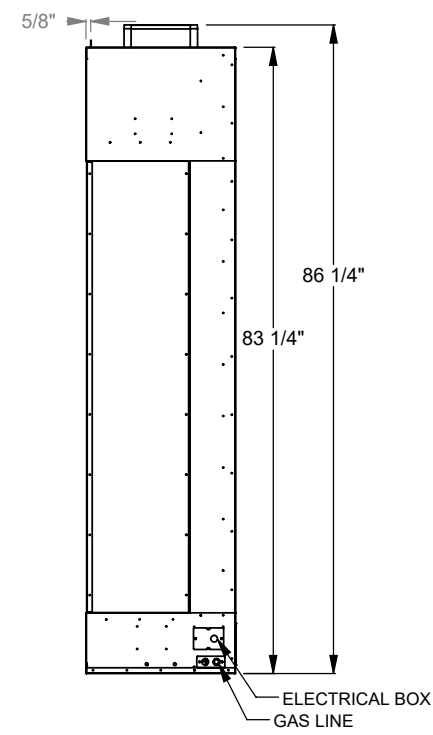

PCCL460
Prodigy Corner Left
COOL-Pack Top Intake

NOTE	UNLESS OTHERWISE SPECIFIED	DATE
PRODIGY SERIES UNITS ARE EQUIPPED WITH MULTI-COLOR LED UPLIGHTING.	DIMENSIONS ARE IN INCHES TOLERANCES: FRACTIONAL ± 1/8"	01/29/2021