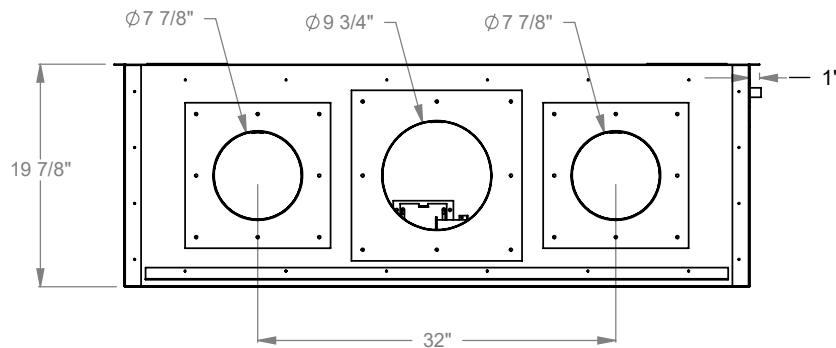

PCCL412
 Prodigy Corner Left
 COOL-Pack Top Intake

NOTE	UNLESS OTHERWISE SPECIFIED	DATE
PRODIGY SERIES UNITS ARE EQUIPPED WITH MULTI-COLOR LED UPLIGHTING.	DIMENSIONS ARE IN INCHES TOLERANCES: FRACTIONAL ± 1/8"	01/29/2021

PCCL420
 Prodigy Corner Left
 COOL-Pack Top Intake

NOTE	UNLESS OTHERWISE SPECIFIED	DATE
PRODIGY SERIES UNITS ARE EQUIPPED WITH MULTI-COLOR LED UPLIGHTING.	DIMENSIONS ARE IN INCHES TOLERANCES: FRACTIONAL $\pm 1/8"$	01/29/2021

PCCL430
 Prodigy Corner Left
 COOL-Pack Top Intake

NOTE	UNLESS OTHERWISE SPECIFIED	DATE
PRODIGY SERIES UNITS ARE EQUIPPED WITH MULTI-COLOR LED UPLIGHTING.	DIMENSIONS ARE IN INCHES TOLERANCES: FRACTIONAL $\pm 1/8''$	01/29/2021

PCCL436
 Prodigy Corner Left
 COOL-Pack Top Intake

NOTE	UNLESS OTHERWISE SPECIFIED	DATE
PRODIGY SERIES UNITS ARE EQUIPPED WITH MULTI-COLOR LED UPLIGHTING.	DIMENSIONS ARE IN INCHES TOLERANCES: FRACTIONAL $\pm 1/8"$	01/29/2021