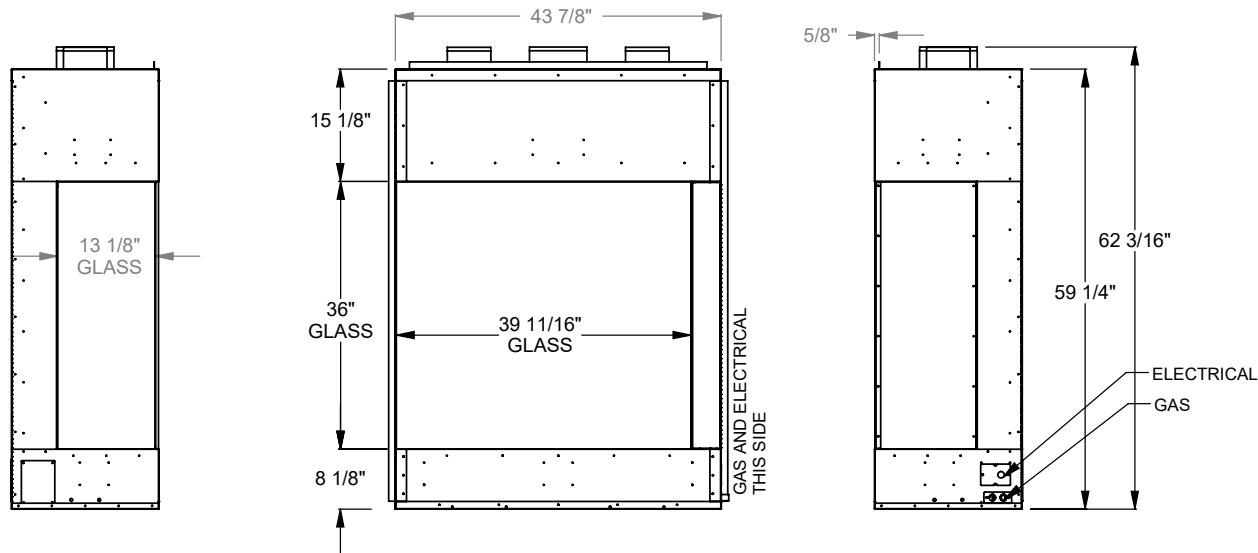

PCCL336
Prodigy Corner Left
COOL-Pack Top Intake

NOTE	UNLESS OTHERWISE SPECIFIED	DATE
PRODIGY SERIES UNITS ARE EQUIPPED WITH MULTI-COLOR LED UPLIGHTING.	DIMENSIONS ARE IN INCHES TOLERANCES: FRACTIONAL $\pm 1/8"$	01/29/2021

MONTIGO
the art of fireplaces
www.montigo.com