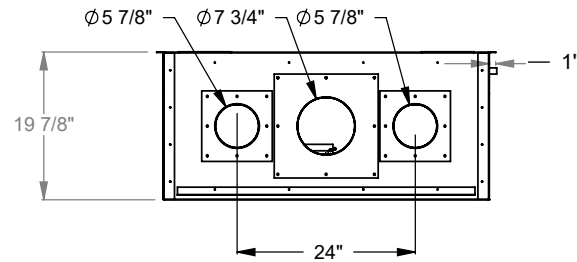

PCCL336
Prodigy Corner Left
COOL-Pack Top Intake

NOTE	UNLESS OTHERWISE SPECIFIED	DATE
PRODIGY SERIES UNITS ARE EQUIPPED WITH MULTI-COLOR LED UPLIGHTING.	DIMENSIONS ARE IN INCHES TOLERANCES: FRACTIONAL $\pm 1/8"$	01/29/2021

MONTIGO
the art of fireplaces
www.montigo.com