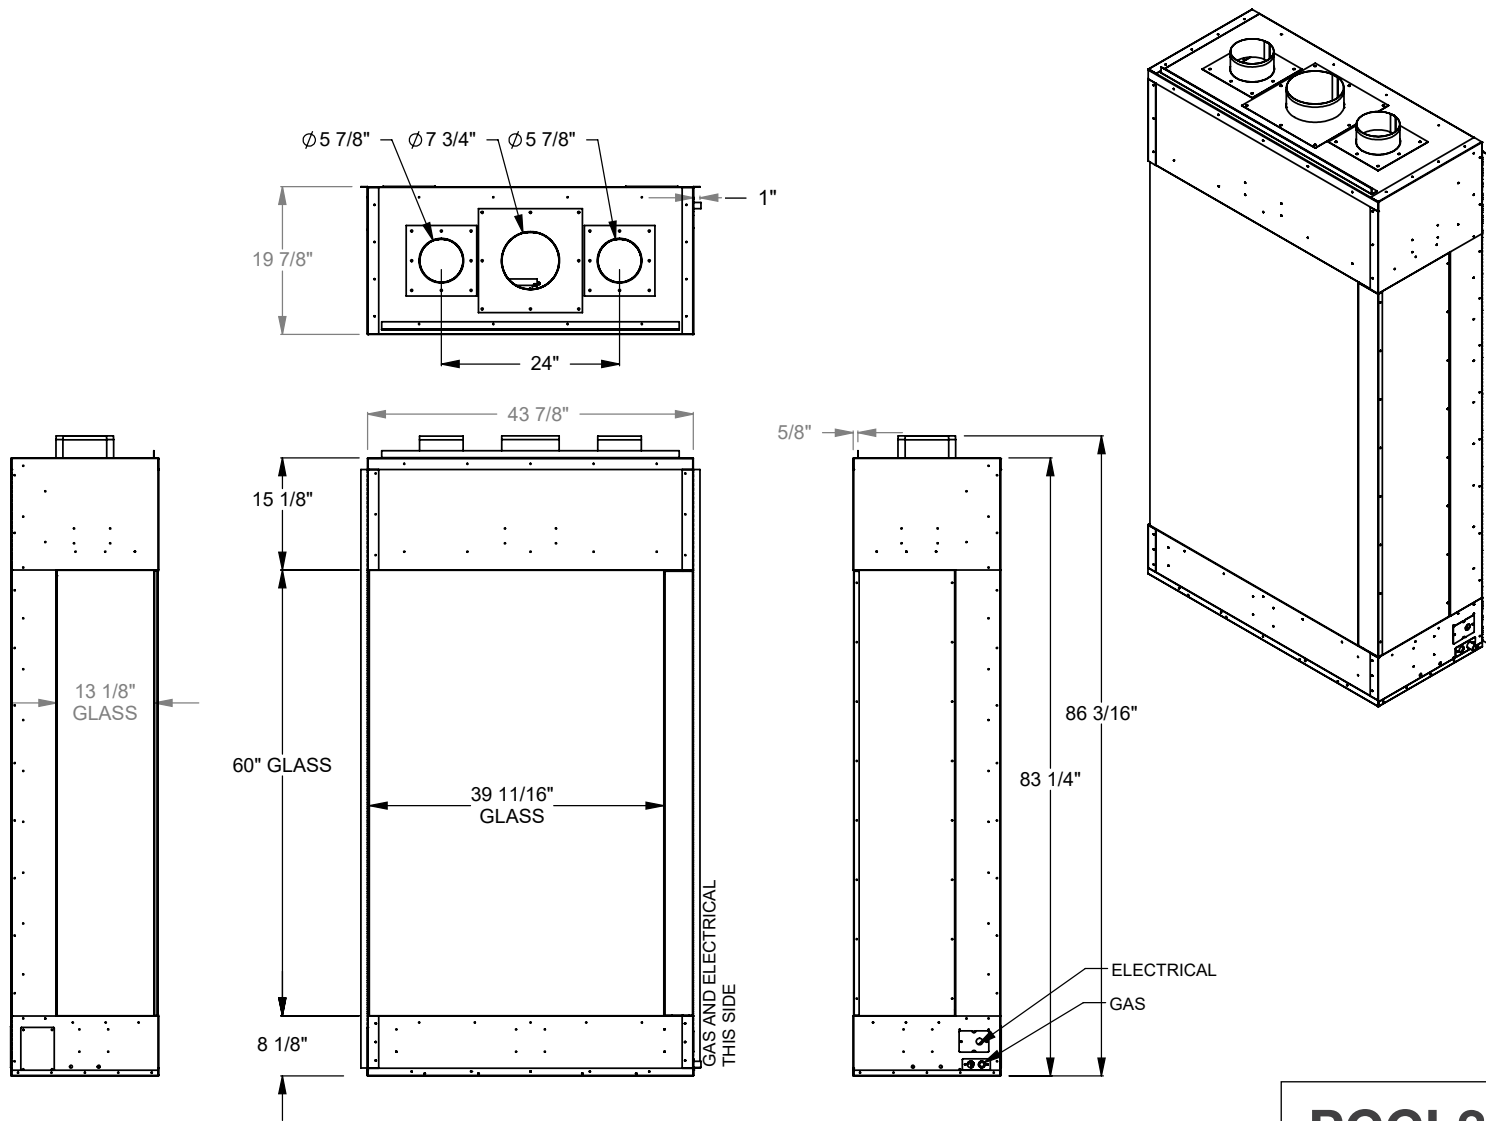

PCCL360
Prodigy Corner Left
COOL-Pack Top Intake

NOTE	UNLESS OTHERWISE SPECIFIED	DATE
PRODIGY SERIES UNITS ARE EQUIPPED WITH MULTI-COLOR LED UPLIGHTING.	DIMENSIONS ARE IN INCHES TOLERANCES: FRACTIONAL $\pm 1/8"$	01/29/2021

MONTIGO
the art of fireplaces
www.montigo.com