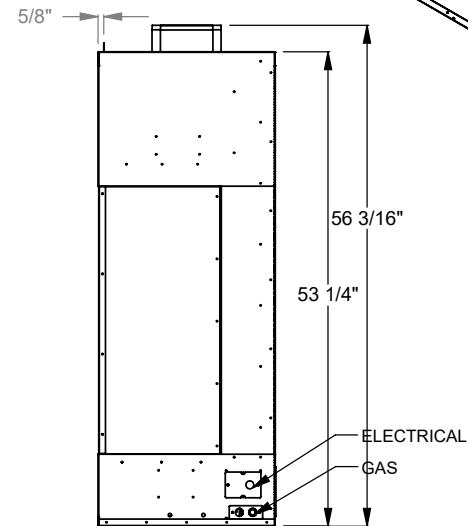

PCCL312
 Prodigy Corner Left
 COOL-Pack Top Intake

NOTE	UNLESS OTHERWISE SPECIFIED	DATE
PRODIGY SERIES UNITS ARE EQUIPPED WITH MULTI-COLOR LED UPLIGHTING.	DIMENSIONS ARE IN INCHES TOLERANCES: FRACTIONAL $\pm 1/8"$	01/29/2021

MONTIGO
 the art of fireplaces
 www.montigo.com

PCCL320
 Prodigy Corner Left
 COOL-Pack Top Intake

NOTE	UNLESS OTHERWISE SPECIFIED	DATE
PRODIGY SERIES UNITS ARE EQUIPPED WITH MULTI-COLOR LED UPLIGHTING.	DIMENSIONS ARE IN INCHES TOLERANCES: FRACTIONAL $\pm 1/8"$	01/29/2021

PCCL330
 Prodigy Corner Left
 COOL-Pack Top Intake

NOTE	UNLESS OTHERWISE SPECIFIED	DATE
PRODIGY SERIES UNITS ARE EQUIPPED WITH MULTI-COLOR LED UPLIGHTING.	DIMENSIONS ARE IN INCHES TOLERANCES: FRACTIONAL $\pm 1/8''$	01/29/2021