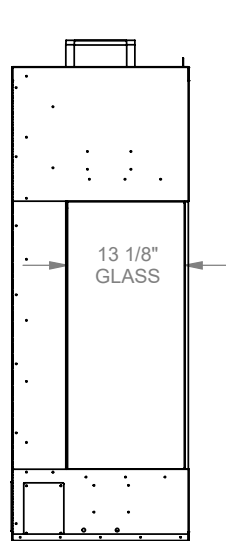

PCCL312
 Prodigy Corner Left
 COOL-Pack Top Intake

NOTE	UNLESS OTHERWISE SPECIFIED	DATE
PRODIGY SERIES UNITS ARE EQUIPPED WITH MULTI-COLOR LED UPLIGHTING.	DIMENSIONS ARE IN INCHES TOLERANCES: FRACTIONAL $\pm 1/8"$	01/29/2021

MONTIGO
 the art of fireplaces
 www.montigo.com

PCCL320
 Prodigy Corner Left
 COOL-Pack Top Intake

NOTE	UNLESS OTHERWISE SPECIFIED	DATE
PRODIGY SERIES UNITS ARE EQUIPPED WITH MULTI-COLOR LED UPLIGHTING.	DIMENSIONS ARE IN INCHES TOLERANCES: FRACTIONAL $\pm 1/8"$	01/29/2021

PCCL330
 Prodigy Corner Left
 COOL-Pack Top Intake

NOTE	UNLESS OTHERWISE SPECIFIED	DATE
PRODIGY SERIES UNITS ARE EQUIPPED WITH MULTI-COLOR LED UPLIGHTING.	DIMENSIONS ARE IN INCHES TOLERANCES: FRACTIONAL $\pm 1/8''$	01/29/2021