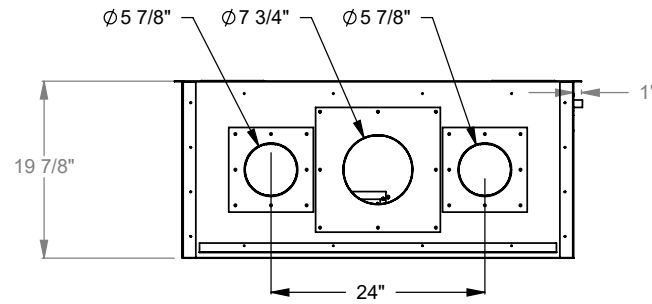

PCCL312
 Prodigy Corner Left
 COOL-Pack Top Intake

NOTE	UNLESS OTHERWISE SPECIFIED	DATE
PRODIGY SERIES UNITS ARE EQUIPPED WITH MULTI-COLOR LED UPLIGHTING.	DIMENSIONS ARE IN INCHES TOLERANCES: FRACTIONAL $\pm 1/8"$	01/29/2021

MONTIGO
 the art of fireplaces
 www.montigo.com

PCCL320
 Prodigy Corner Left
 COOL-Pack Top Intake

NOTE	UNLESS OTHERWISE SPECIFIED	DATE
PRODIGY SERIES UNITS ARE EQUIPPED WITH MULTI-COLOR LED UPLIGHTING.	DIMENSIONS ARE IN INCHES TOLERANCES: FRACTIONAL $\pm 1/8"$	01/29/2021

PCCL330
 Prodigy Corner Left
 COOL-Pack Top Intake

NOTE	UNLESS OTHERWISE SPECIFIED	DATE
PRODIGY SERIES UNITS ARE EQUIPPED WITH MULTI-COLOR LED UPLIGHTING.	DIMENSIONS ARE IN INCHES TOLERANCES: FRACTIONAL $\pm 1/8''$	01/29/2021