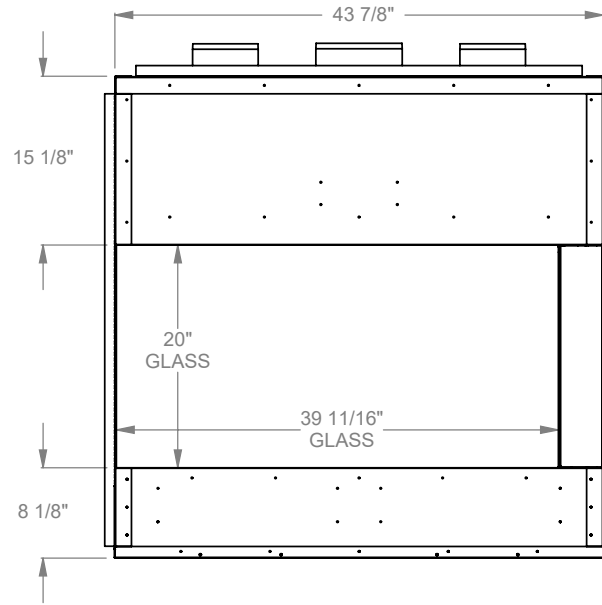

PCCL312
 Prodigy Corner Left
 COOL-Pack Top Intake

NOTE	UNLESS OTHERWISE SPECIFIED	DATE
PRODIGY SERIES UNITS ARE EQUIPPED WITH MULTI-COLOR LED UPLIGHTING.	DIMENSIONS ARE IN INCHES TOLERANCES: FRACTIONAL $\pm 1/8"$	01/29/2021

MONTIGO
 the art of fireplaces
 www.montigo.com

PCCL320
 Prodigy Corner Left
 COOL-Pack Top Intake

NOTE	UNLESS OTHERWISE SPECIFIED	DATE
PRODIGY SERIES UNITS ARE EQUIPPED WITH MULTI-COLOR LED UPLIGHTING.	DIMENSIONS ARE IN INCHES TOLERANCES: FRACTIONAL $\pm 1/8"$	01/29/2021

PCCL330
 Prodigy Corner Left
 COOL-Pack Top Intake

NOTE	UNLESS OTHERWISE SPECIFIED	DATE
PRODIGY SERIES UNITS ARE EQUIPPED WITH MULTI-COLOR LED UPLIGHTING.	DIMENSIONS ARE IN INCHES TOLERANCES: FRACTIONAL $\pm 1/8''$	01/29/2021