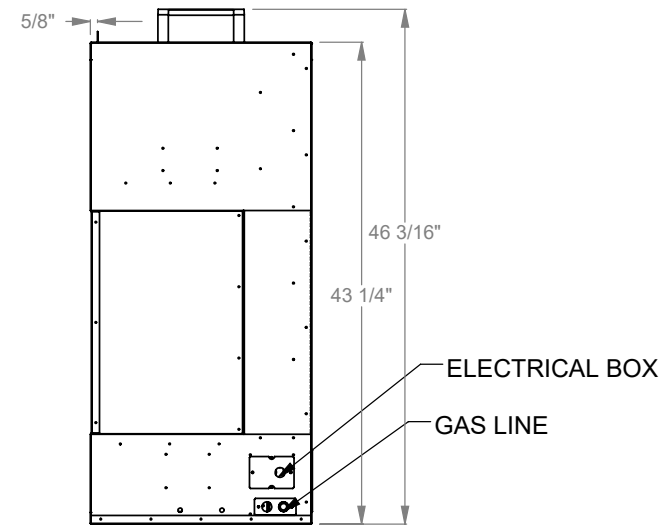

PCCL312
 Prodigy Corner Left
 COOL-Pack Top Intake

NOTE	UNLESS OTHERWISE SPECIFIED	DATE
PRODIGY SERIES UNITS ARE EQUIPPED WITH MULTI-COLOR LED UPLIGHTING.	DIMENSIONS ARE IN INCHES TOLERANCES: FRACTIONAL $\pm 1/8"$	01/29/2021

MONTIGO
 the art of fireplaces
 www.montigo.com

PCCL320
 Prodigy Corner Left
 COOL-Pack Top Intake

NOTE	UNLESS OTHERWISE SPECIFIED	DATE
PRODIGY SERIES UNITS ARE EQUIPPED WITH MULTI-COLOR LED UPLIGHTING.	DIMENSIONS ARE IN INCHES TOLERANCES: FRACTIONAL $\pm 1/8"$	01/29/2021

PCCL330
 Prodigy Corner Left
 COOL-Pack Top Intake

NOTE	UNLESS OTHERWISE SPECIFIED	DATE
PRODIGY SERIES UNITS ARE EQUIPPED WITH MULTI-COLOR LED UPLIGHTING.	DIMENSIONS ARE IN INCHES TOLERANCES: FRACTIONAL $\pm 1/8''$	01/29/2021