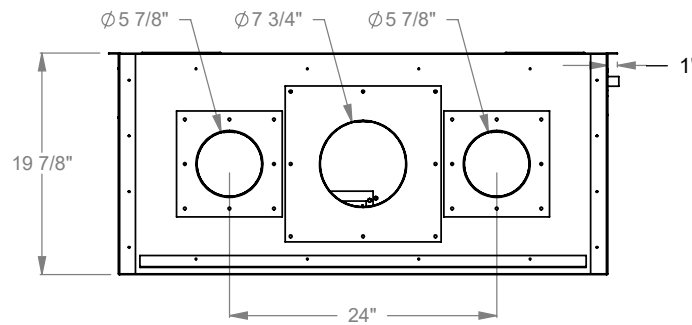

PCCL312
 Prodigy Corner Left
 COOL-Pack Top Intake

NOTE	UNLESS OTHERWISE SPECIFIED	DATE
PRODIGY SERIES UNITS ARE EQUIPPED WITH MULTI-COLOR LED UPLIGHTING.	DIMENSIONS ARE IN INCHES TOLERANCES: FRACTIONAL $\pm 1/8"$	01/29/2021

MONTIGO
 the art of fireplaces
 www.montigo.com

PCCL320
 Prodigy Corner Left
 COOL-Pack Top Intake

NOTE	UNLESS OTHERWISE SPECIFIED	DATE
PRODIGY SERIES UNITS ARE EQUIPPED WITH MULTI-COLOR LED UPLIGHTING.	DIMENSIONS ARE IN INCHES TOLERANCES: FRACTIONAL $\pm 1/8"$	01/29/2021

PCCL330
 Prodigy Corner Left
 COOL-Pack Top Intake

NOTE	UNLESS OTHERWISE SPECIFIED	DATE
PRODIGY SERIES UNITS ARE EQUIPPED WITH MULTI-COLOR LED UPLIGHTING.	DIMENSIONS ARE IN INCHES TOLERANCES: FRACTIONAL $\pm 1/8''$	01/29/2021