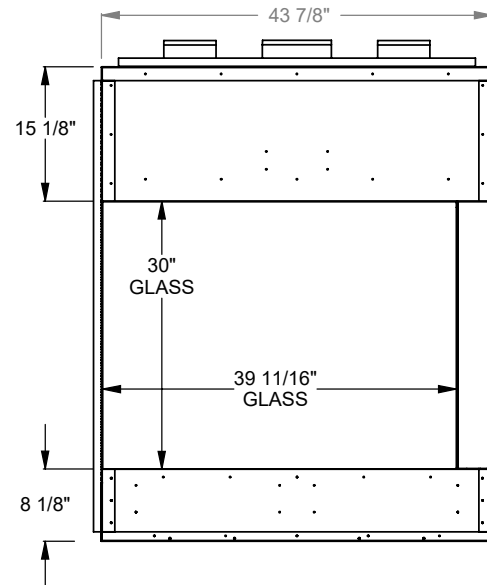

PCCL312
 Prodigy Corner Left
 COOL-Pack Top Intake

NOTE	UNLESS OTHERWISE SPECIFIED	DATE
PRODIGY SERIES UNITS ARE EQUIPPED WITH MULTI-COLOR LED UPLIGHTING.	DIMENSIONS ARE IN INCHES TOLERANCES: FRACTIONAL $\pm 1/8"$	01/29/2021

MONTIGO
 the art of fireplaces
 www.montigo.com

PCCL320
 Prodigy Corner Left
 COOL-Pack Top Intake

NOTE	UNLESS OTHERWISE SPECIFIED	DATE
PRODIGY SERIES UNITS ARE EQUIPPED WITH MULTI-COLOR LED UPLIGHTING.	DIMENSIONS ARE IN INCHES TOLERANCES: FRACTIONAL $\pm 1/8"$	01/29/2021

PCCL330
 Prodigy Corner Left
 COOL-Pack Top Intake

NOTE	UNLESS OTHERWISE SPECIFIED	DATE
PRODIGY SERIES UNITS ARE EQUIPPED WITH MULTI-COLOR LED UPLIGHTING.	DIMENSIONS ARE IN INCHES TOLERANCES: FRACTIONAL $\pm 1/8''$	01/29/2021