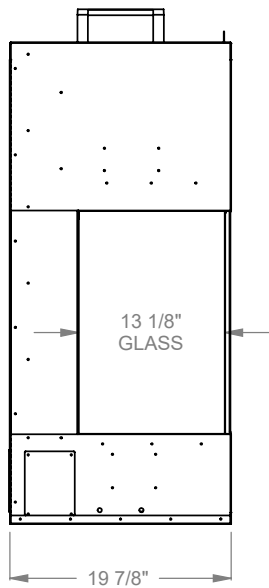

PCCL312
 Prodigy Corner Left
 COOL-Pack Top Intake

NOTE	UNLESS OTHERWISE SPECIFIED	DATE
PRODIGY SERIES UNITS ARE EQUIPPED WITH MULTI-COLOR LED UPLIGHTING.	DIMENSIONS ARE IN INCHES TOLERANCES: FRACTIONAL $\pm 1/8"$	01/29/2021

MONTIGO
 the art of fireplaces
 www.montigo.com

PCCL320
 Prodigy Corner Left
 COOL-Pack Top Intake

NOTE	UNLESS OTHERWISE SPECIFIED	DATE
PRODIGY SERIES UNITS ARE EQUIPPED WITH MULTI-COLOR LED UPLIGHTING.	DIMENSIONS ARE IN INCHES TOLERANCES: FRACTIONAL $\pm 1/8"$	01/29/2021

PCCL330
 Prodigy Corner Left
 COOL-Pack Top Intake

NOTE	UNLESS OTHERWISE SPECIFIED	DATE
PRODIGY SERIES UNITS ARE EQUIPPED WITH MULTI-COLOR LED UPLIGHTING.	DIMENSIONS ARE IN INCHES TOLERANCES: FRACTIONAL $\pm 1/8''$	01/29/2021