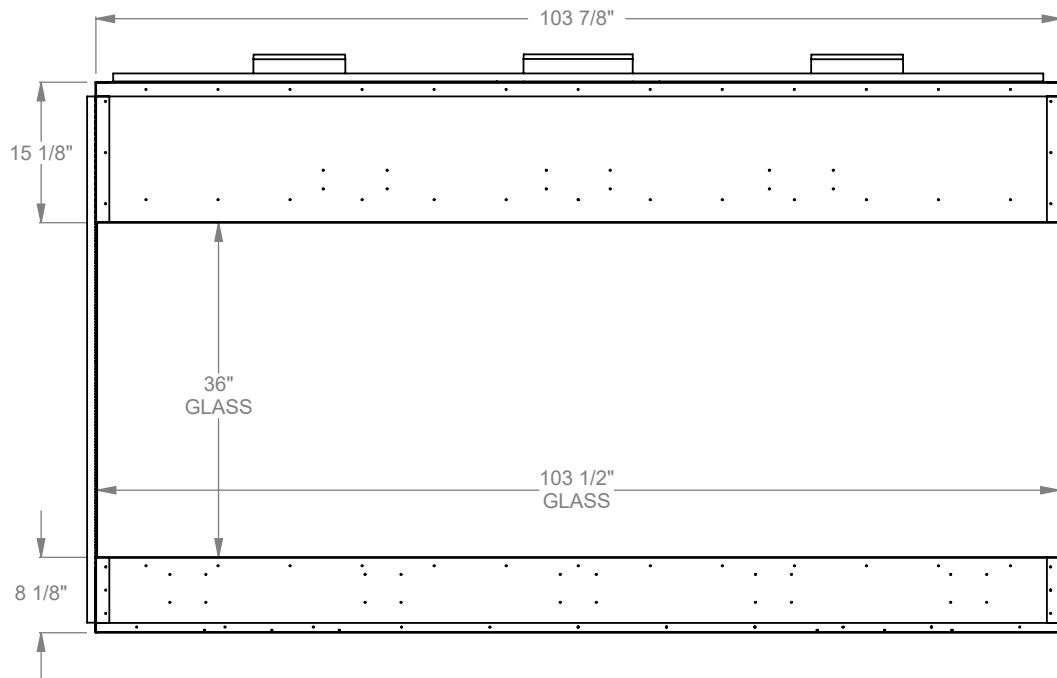

PCPR836
Prodigy Bay
COOL-Pack Top Intake

NOTE	UNLESS OTHERWISE SPECIFIED	DATE
PRODIGY SERIES UNITS ARE EQUIPPED WITH MULTI-COLOR LED UPLIGHTING.	DIMENSIONS ARE IN INCHES TOLERANCES: FRACTIONAL $\pm 1/8"$	01/29/2021

MONTIGO
the art of fireplaces
www.montigo.com