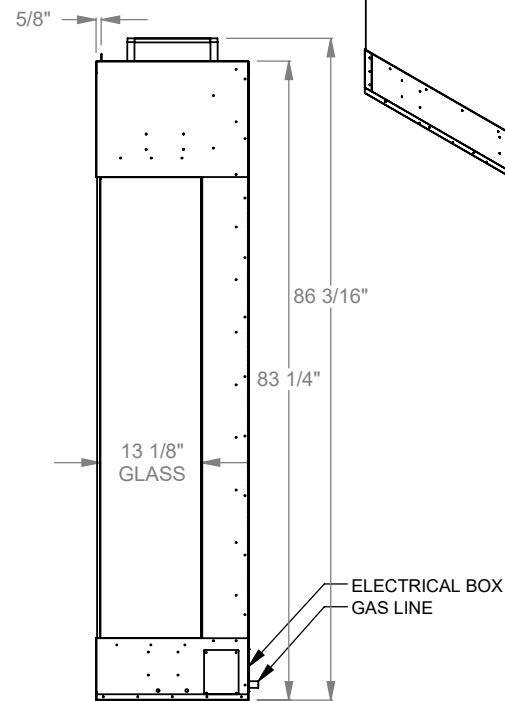

PCPR860
Prodigy Bay
COOL-Pack Top Intake

NOTE

PRODIGY SERIES UNITS ARE EQUIPPED WITH MULTI-COLOR LED UPLIGHTING.

UNLESS OTHERWISE SPECIFIED

DIMENSIONS ARE IN INCHES
TOLERANCES: FRACTIONAL $\pm 1/8$ "

DATE

01/29/2021

MONTIGO®
the art of fireplaces
www.montigo.com