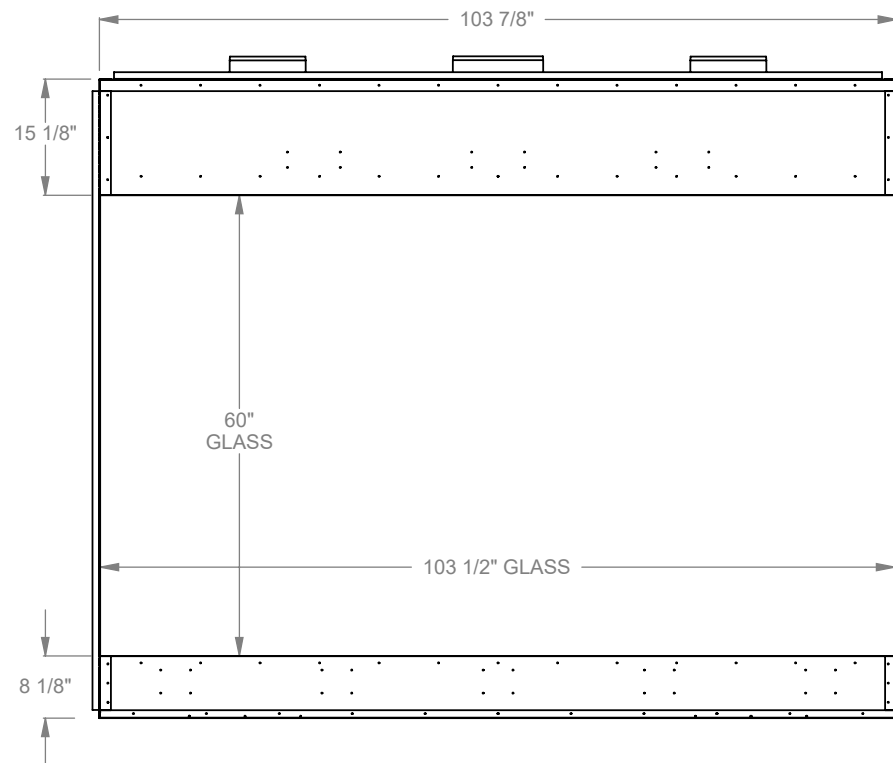

PCPR860
Prodigy Bay
COOL-Pack Top Intake

NOTE

PRODIGY SERIES UNITS ARE EQUIPPED WITH MULTI-COLOR LED UPLIGHTING.

UNLESS OTHERWISE SPECIFIED

DIMENSIONS ARE IN INCHES
TOLERANCES: FRACTIONAL $\pm 1/8$ "

DATE

01/29/2021

MONTIGO®
the art of fireplaces
www.montigo.com