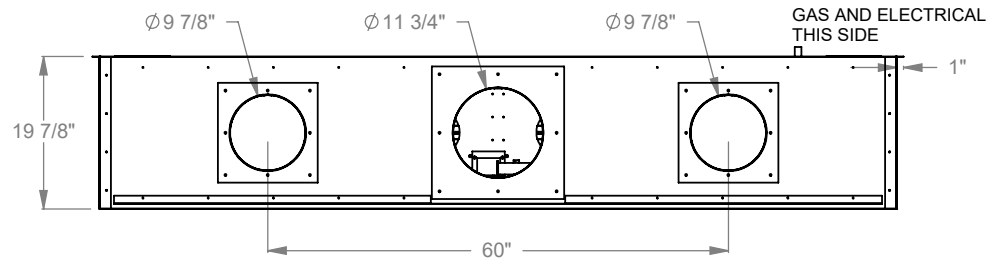

PCPR860
Prodigy Bay
COOL-Pack Top Intake

NOTE

PRODIGY SERIES UNITS ARE EQUIPPED WITH MULTI-COLOR LED UPLIGHTING.

UNLESS OTHERWISE SPECIFIED

DIMENSIONS ARE IN INCHES
TOLERANCES: FRACTIONAL $\pm 1/8$ "

DATE

01/29/2021

MONTIGO®
the art of fireplaces
www.montigo.com