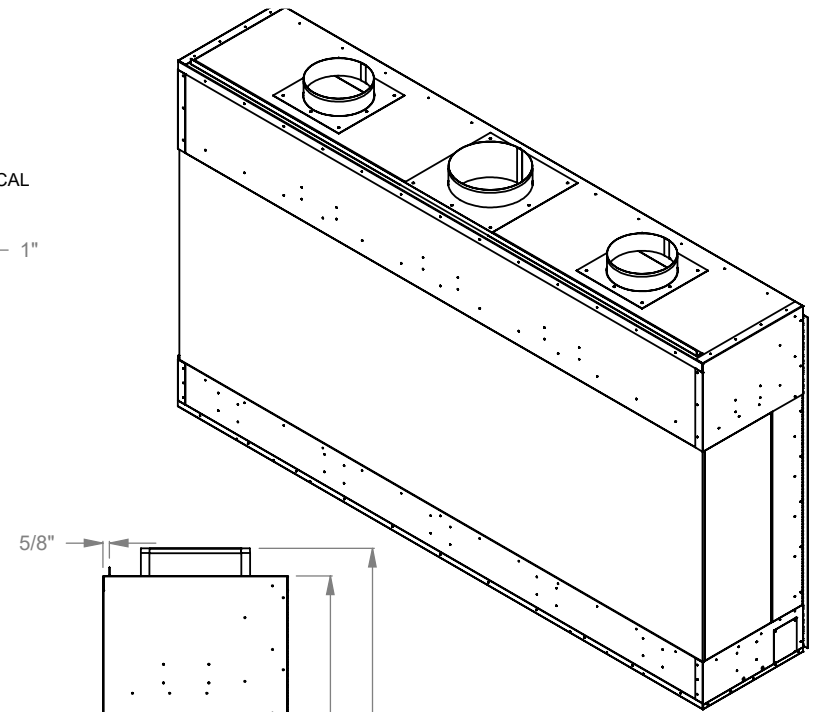

PCPR836
Prodigy Bay
COOL-Pack Top Intake

NOTE	UNLESS OTHERWISE SPECIFIED	DATE
PRODIGY SERIES UNITS ARE EQUIPPED WITH MULTI-COLOR LED UPLIGHTING.	DIMENSIONS ARE IN INCHES TOLERANCES: FRACTIONAL $\pm 1/8"$	01/29/2021

MONTIGO
the art of fireplaces
www.montigo.com