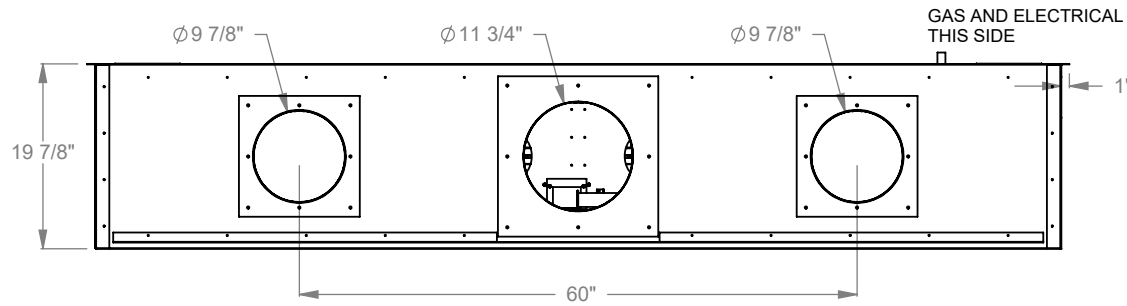

PCPR836
Prodigy Bay
COOL-Pack Top Intake

NOTE	UNLESS OTHERWISE SPECIFIED	DATE
PRODIGY SERIES UNITS ARE EQUIPPED WITH MULTI-COLOR LED UPLIGHTING.	DIMENSIONS ARE IN INCHES TOLERANCES: FRACTIONAL $\pm 1/8"$	01/29/2021

MONTIGO
the art of fireplaces
www.montigo.com