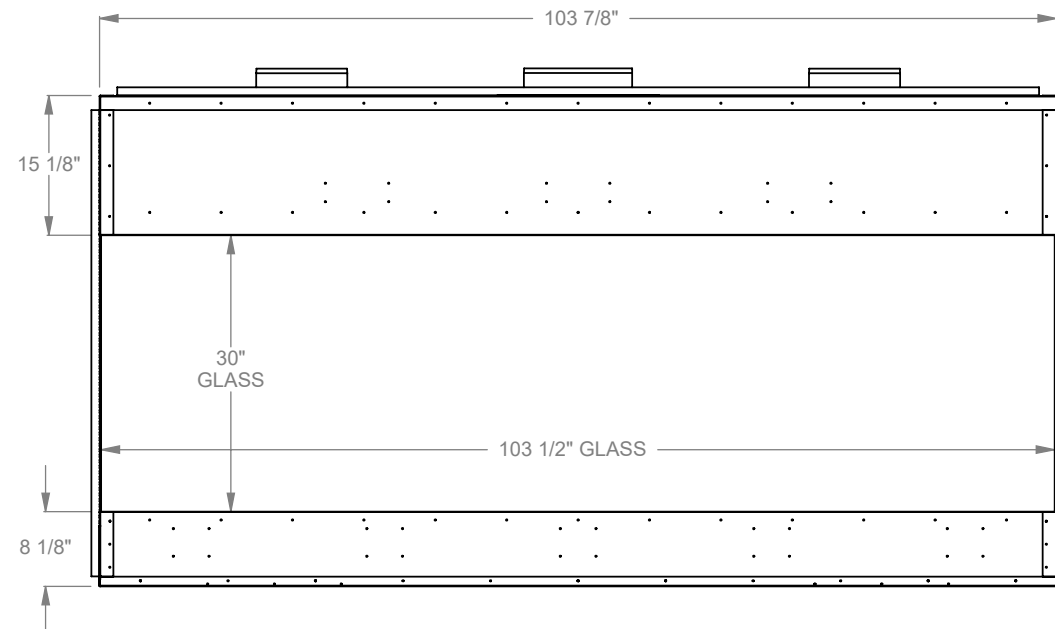

PCPR830
Prodigy Bay
COOL-Pack Top Intake

NOTE	UNLESS OTHERWISE SPECIFIED	DATE
PRODIGY SERIES UNITS ARE EQUIPPED WITH MULTI-COLOR LED UPLIGHTING.	DIMENSIONS ARE IN INCHES TOLERANCES: FRACTIONAL $\pm 1/8$"	01/29/2021

MONTIGO
the art of fireplaces
www.montigo.com