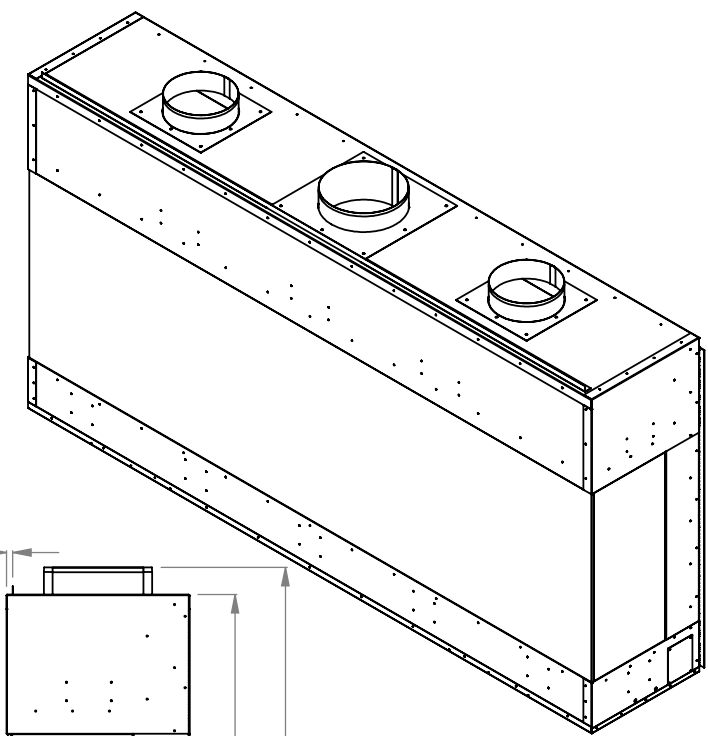

PCPR830
Prodigy Bay
COOL-Pack Top Intake

NOTE	UNLESS OTHERWISE SPECIFIED	DATE
PRODIGY SERIES UNITS ARE EQUIPPED WITH MULTI-COLOR LED UPLIGHTING.	DIMENSIONS ARE IN INCHES TOLERANCES: FRACTIONAL $\pm 1/8$"	01/29/2021

MONTIGO
the art of fireplaces
www.montigo.com