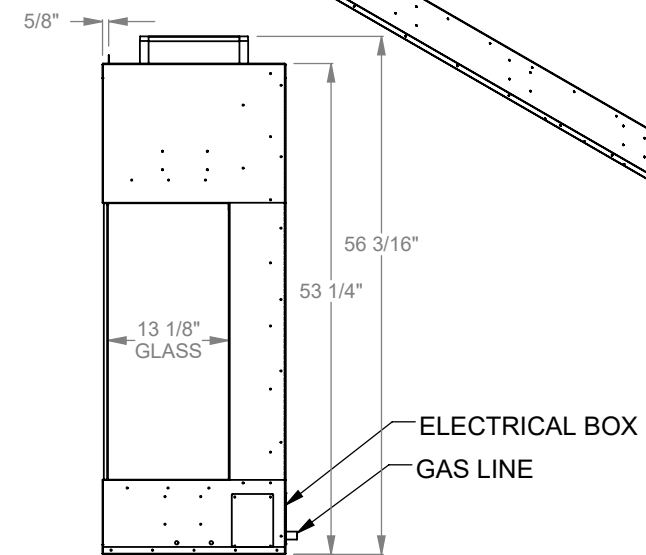

PCPR830
Prodigy Bay
COOL-Pack Top Intake

NOTE	UNLESS OTHERWISE SPECIFIED	DATE
PRODIGY SERIES UNITS ARE EQUIPPED WITH MULTI-COLOR LED UPLIGHTING.	DIMENSIONS ARE IN INCHES TOLERANCES: FRACTIONAL $\pm 1/8$"	01/29/2021

MONTIGO
the art of fireplaces
www.montigo.com