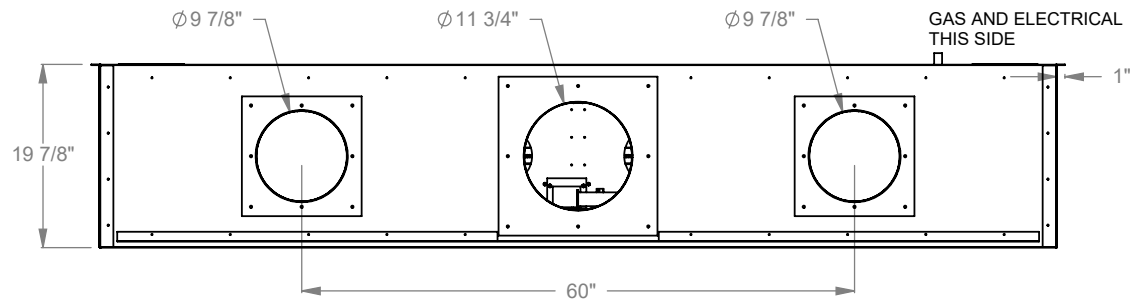

PCPR830
Prodigy Bay
COOL-Pack Top Intake

NOTE	UNLESS OTHERWISE SPECIFIED	DATE
PRODIGY SERIES UNITS ARE EQUIPPED WITH MULTI-COLOR LED UPLIGHTING.	DIMENSIONS ARE IN INCHES TOLERANCES: FRACTIONAL $\pm 1/8$"	01/29/2021

MONTIGO
the art of fireplaces
www.montigo.com