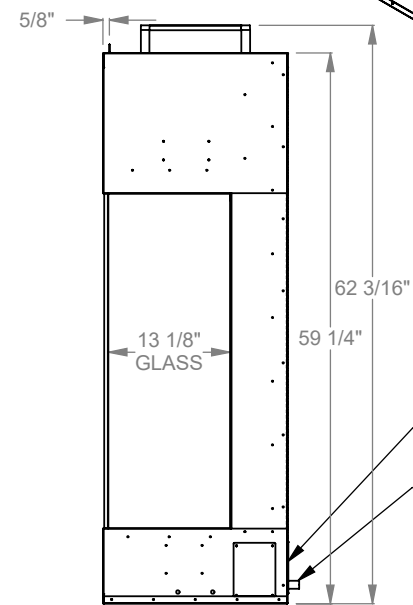

PCPR836
Prodigy Bay
COOL-Pack Top Intake

NOTE	UNLESS OTHERWISE SPECIFIED	DATE
PRODIGY SERIES UNITS ARE EQUIPPED WITH MULTI-COLOR LED UPLIGHTING.	DIMENSIONS ARE IN INCHES TOLERANCES: FRACTIONAL $\pm 1/8"$	01/29/2021

MONTIGO
the art of fireplaces
www.montigo.com