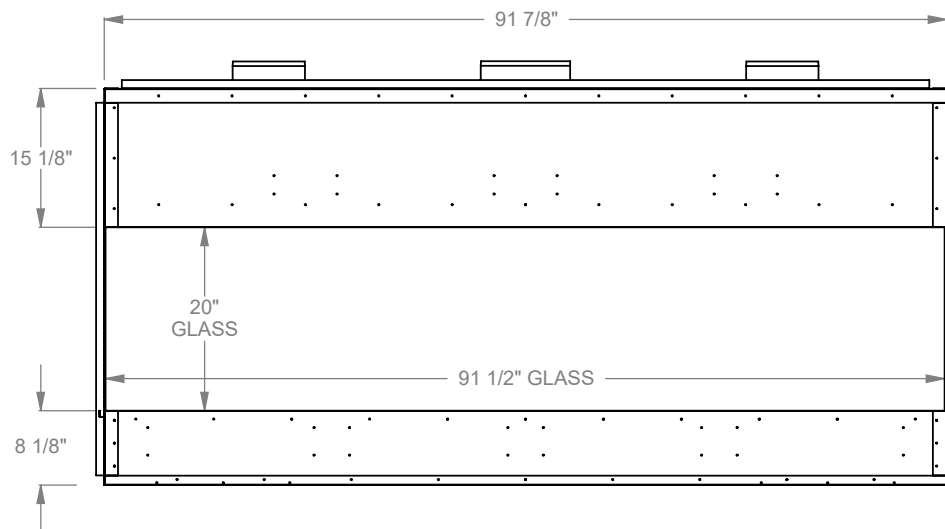

PCPR712
 Prodigy Bay
 COOL-Pack Top Intake

NOTE	UNLESS OTHERWISE SPECIFIED	DATE
PRODIGY SERIES UNITS ARE EQUIPPED WITH MULTI-COLOR LED UPLIGHTING.	DIMENSIONS ARE IN INCHES TOLERANCES: FRACTIONAL $\pm 1/8"$	01/29/2021

MONTIGO
 the art of fireplaces
 www.montigo.com

PCPR720
 Prodigy Bay
 COOL-Pack Top Intake

NOTE	UNLESS OTHERWISE SPECIFIED	DATE
PRODIGY SERIES UNITS ARE EQUIPPED WITH MULTI-COLOR LED UPLIGHTING.	DIMENSIONS ARE IN INCHES TOLERANCES: FRACTIONAL $\pm 1/8''$	01/29/2021

MONTIGO
 the art of fireplaces
 www.montigo.com

PCPR730
 Prodigy Bay
 COOL-Pack Top Intake

NOTE	UNLESS OTHERWISE SPECIFIED	DATE
PRODIGY SERIES UNITS ARE EQUIPPED WITH MULTI-COLOR LED UPLIGHTING.	DIMENSIONS ARE IN INCHES TOLERANCES: FRACTIONAL $\pm 1/8$ "	01/29/2021