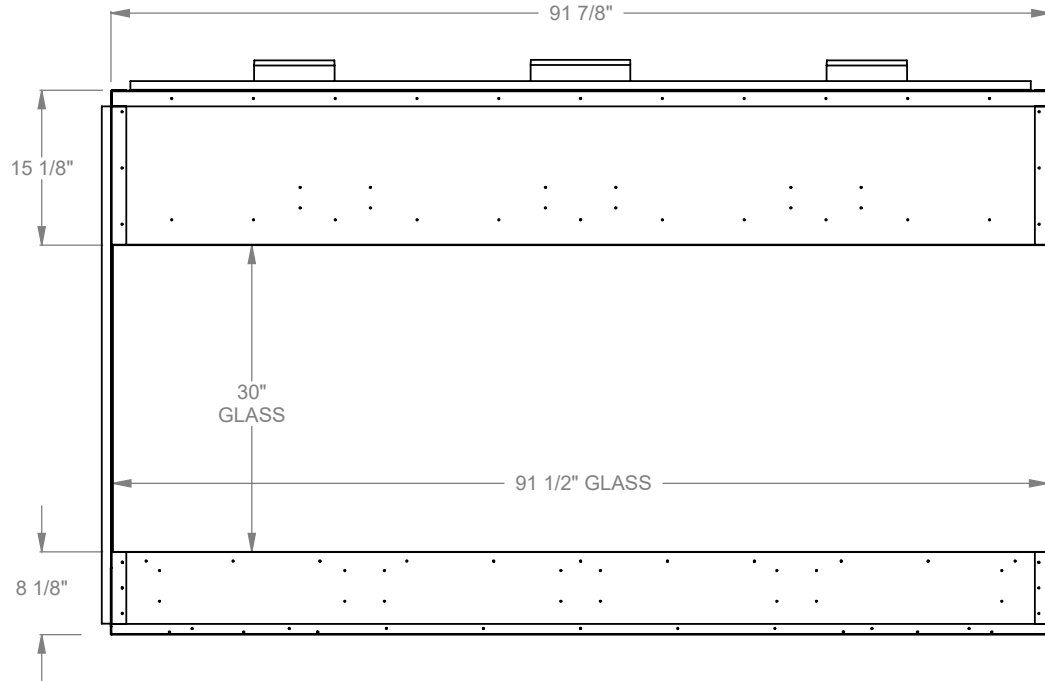

PCPR712
 Prodigy Bay
 COOL-Pack Top Intake

NOTE	UNLESS OTHERWISE SPECIFIED	DATE
PRODIGY SERIES UNITS ARE EQUIPPED WITH MULTI-COLOR LED UPLIGHTING.	DIMENSIONS ARE IN INCHES TOLERANCES: FRACTIONAL $\pm 1/8"$	01/29/2021

MONTIGO
 the art of fireplaces
 www.montigo.com

PCPR720
 Prodigy Bay
 COOL-Pack Top Intake

NOTE	UNLESS OTHERWISE SPECIFIED	DATE
PRODIGY SERIES UNITS ARE EQUIPPED WITH MULTI-COLOR LED UPLIGHTING.	DIMENSIONS ARE IN INCHES TOLERANCES: FRACTIONAL $\pm 1/8''$	01/29/2021

MONTIGO
 the art of fireplaces
 www.montigo.com

PCPR730
 Prodigy Bay
 COOL-Pack Top Intake

NOTE	UNLESS OTHERWISE SPECIFIED	DATE
PRODIGY SERIES UNITS ARE EQUIPPED WITH MULTI-COLOR LED UPLIGHTING.	DIMENSIONS ARE IN INCHES TOLERANCES: FRACTIONAL $\pm 1/8$ "	01/29/2021