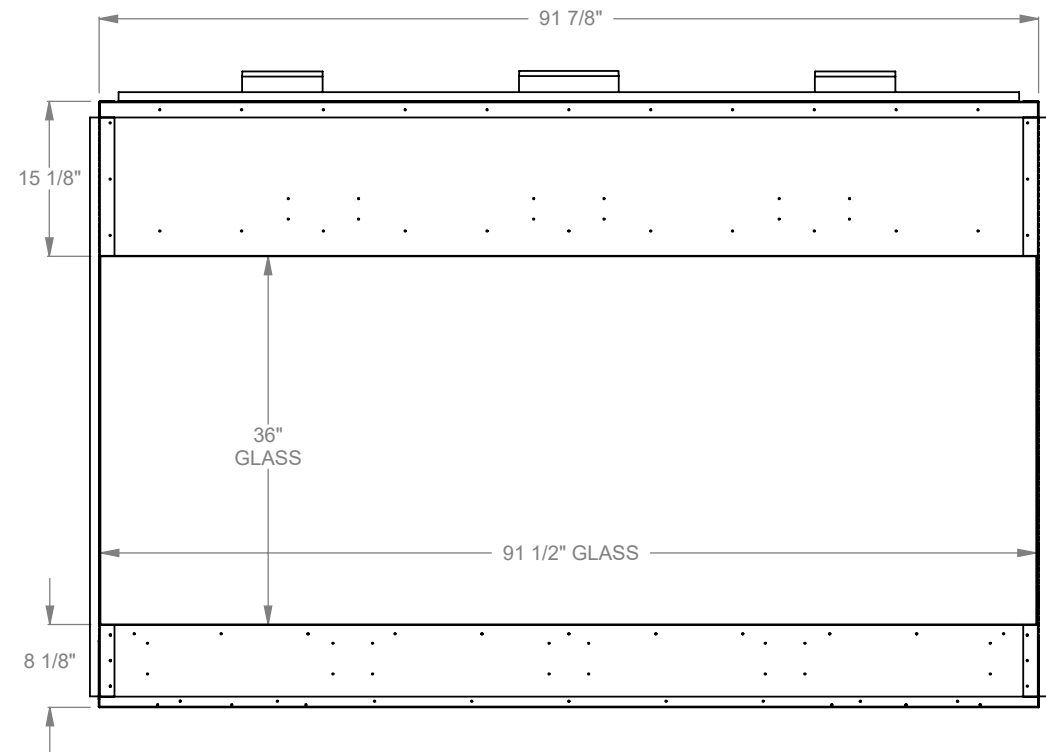

ELECTRICAL BOX
GAS LINE

PCPR736
Prodigy Bay
COOL-Pack Top Intake

NOTE	UNLESS OTHERWISE SPECIFIED	DATE
PRODIGY SERIES UNITS ARE EQUIPPED WITH MULTI-COLOR LED UPLIGHTING.	DIMENSIONS ARE IN INCHES TOLERANCES: FRACTIONAL $\pm 1/8''$	01/29/2021

MONTIGO
the art of fireplaces
www.montigo.com