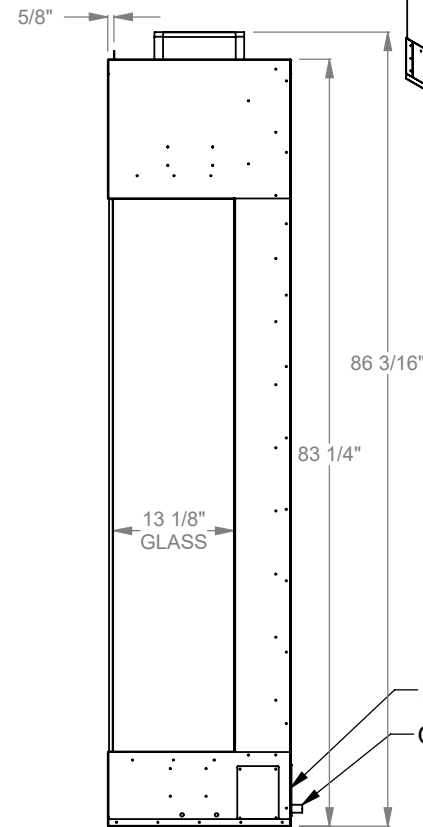

PCPR760
Prodigy Bay
COOL-Pack Top Intake

NOTE	UNLESS OTHERWISE SPECIFIED	DATE
PRODIGY SERIES UNITS ARE EQUIPPED WITH MULTI-COLOR LED UPLIGHTING.	DIMENSIONS ARE IN INCHES TOLERANCES: FRACTIONAL $\pm 1/8$"	01/29/2021

MONTIGO
the art of fireplaces
www.montigo.com