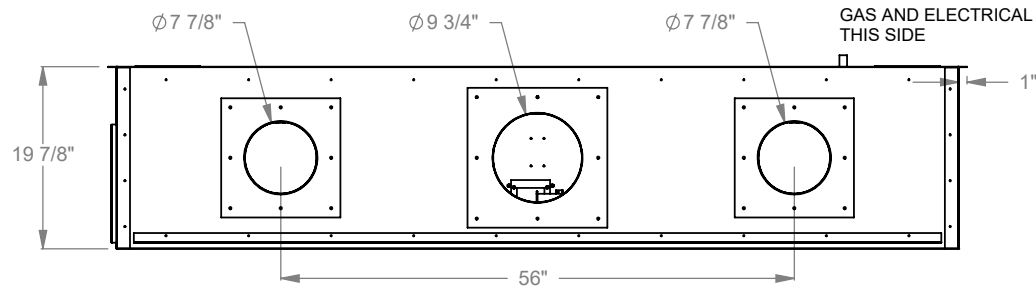

PCPR712
 Prodigy Bay
 COOL-Pack Top Intake

NOTE	UNLESS OTHERWISE SPECIFIED	DATE
PRODIGY SERIES UNITS ARE EQUIPPED WITH MULTI-COLOR LED UPLIGHTING.	DIMENSIONS ARE IN INCHES TOLERANCES: FRACTIONAL $\pm 1/8"$	01/29/2021

MONTIGO
 the art of fireplaces
 www.montigo.com

PCPR720
 Prodigy Bay
 COOL-Pack Top Intake

NOTE	UNLESS OTHERWISE SPECIFIED	DATE
PRODIGY SERIES UNITS ARE EQUIPPED WITH MULTI-COLOR LED UPLIGHTING.	DIMENSIONS ARE IN INCHES TOLERANCES: FRACTIONAL $\pm 1/8''$	01/29/2021