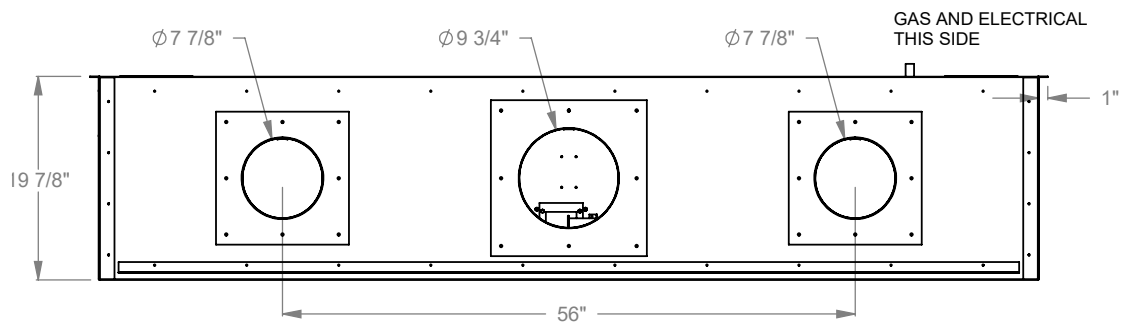

ELECTRICAL BOX
GAS LINE

PCPR736
Prodigy Bay
COOL-Pack Top Intake

NOTE	UNLESS OTHERWISE SPECIFIED	DATE
PRODIGY SERIES UNITS ARE EQUIPPED WITH MULTI-COLOR LED UPLIGHTING.	DIMENSIONS ARE IN INCHES TOLERANCES: FRACTIONAL $\pm 1/8''$	01/29/2021

MONTIGO
the art of fireplaces
www.montigo.com