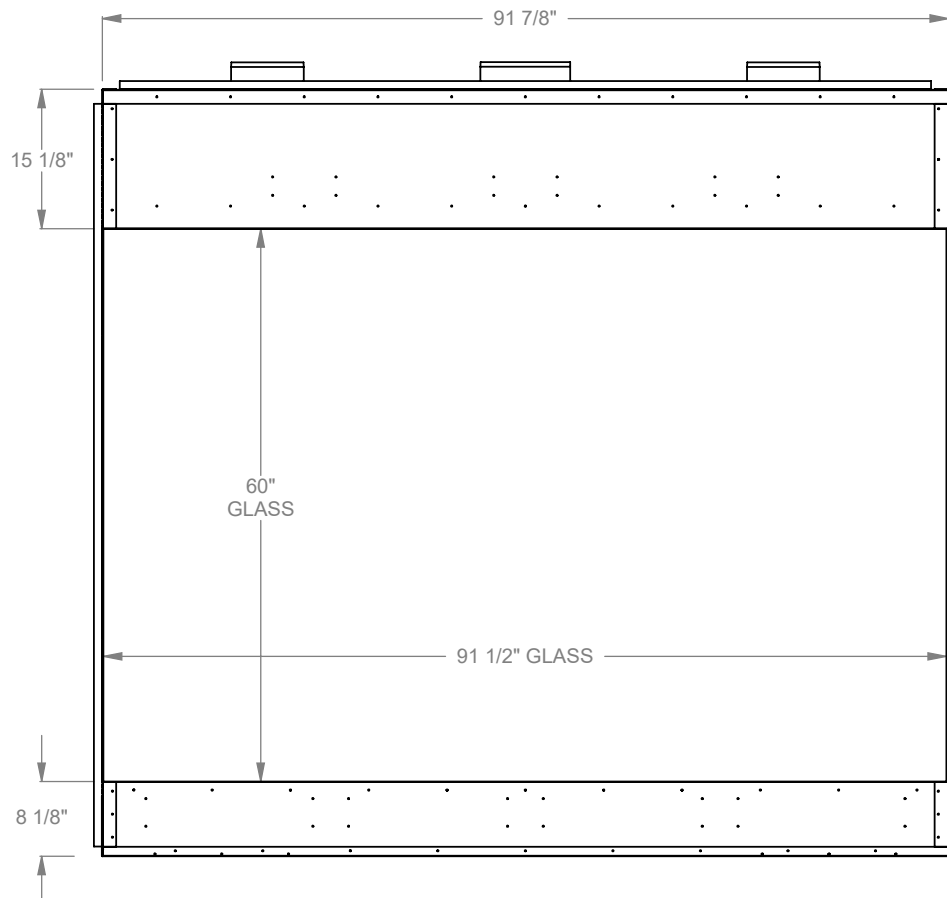

PCPR760
Prodigy Bay
COOL-Pack Top Intake

NOTE	UNLESS OTHERWISE SPECIFIED	DATE
PRODIGY SERIES UNITS ARE EQUIPPED WITH MULTI-COLOR LED UPLIGHTING.	DIMENSIONS ARE IN INCHES TOLERANCES: FRACTIONAL $\pm 1/8$"	01/29/2021

MONTIGO
the art of fireplaces
www.montigo.com