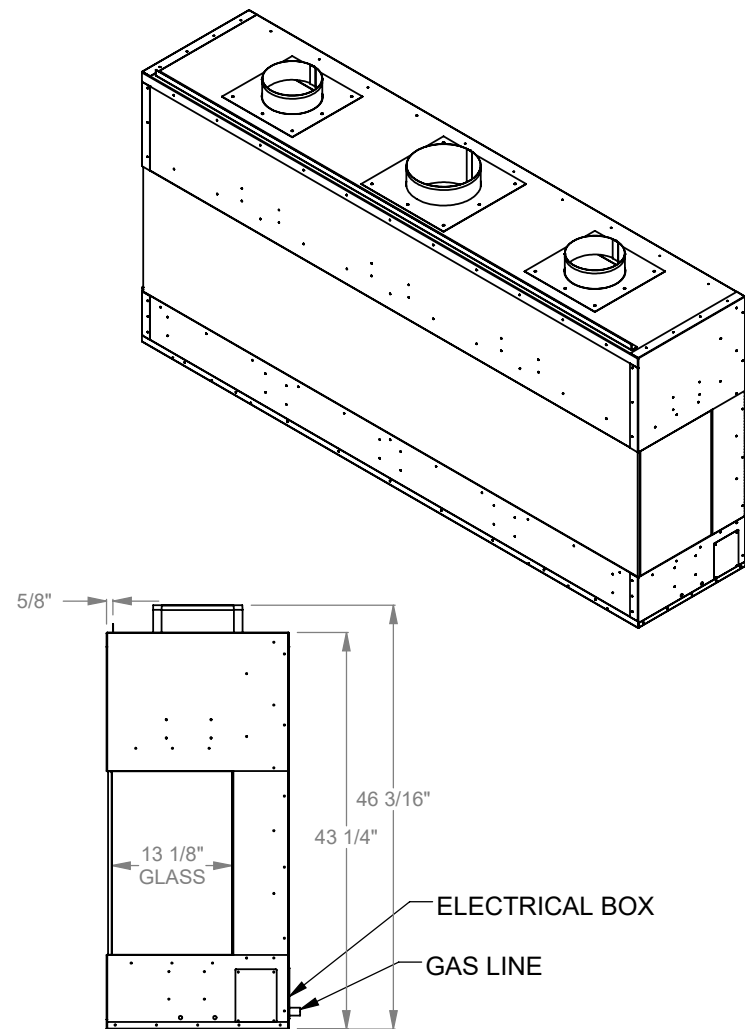

PCPR720
Prodigy Bay
COOL-Pack Top Intake

NOTE	UNLESS OTHERWISE SPECIFIED	DATE
PRODIGY SERIES UNITS ARE EQUIPPED WITH MULTI-COLOR LED UPLIGHTING.	DIMENSIONS ARE IN INCHES TOLERANCES: FRACTIONAL $\pm 1/8''$	01/29/2021

MONTIGO
the art of fireplaces
www.montigo.com