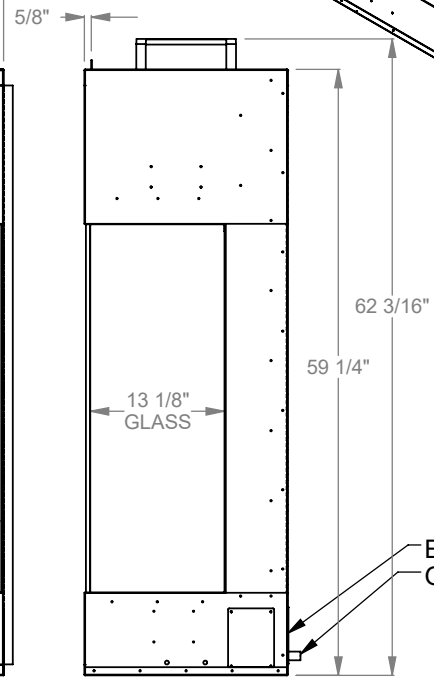

ELECTRICAL BOX
GAS LINE

PCPR736
Prodigy Bay
COOL-Pack Top Intake

NOTE	UNLESS OTHERWISE SPECIFIED	DATE
PRODIGY SERIES UNITS ARE EQUIPPED WITH MULTI-COLOR LED UPLIGHTING.	DIMENSIONS ARE IN INCHES TOLERANCES: FRACTIONAL $\pm 1/8''$	01/29/2021

MONTIGO
the art of fireplaces
www.montigo.com