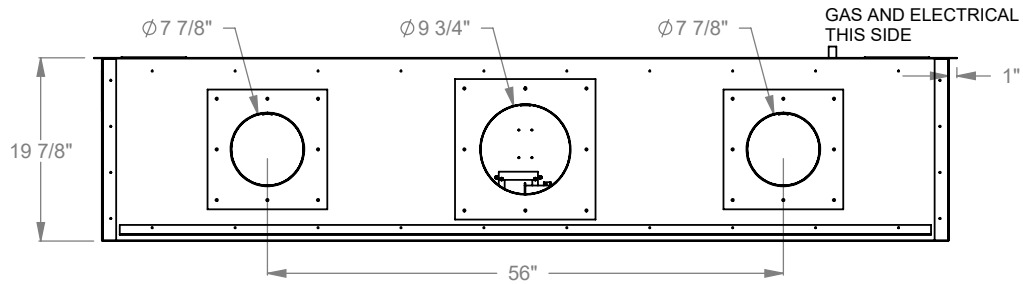

PCPR760
Prodigy Bay
COOL-Pack Top Intake

NOTE	UNLESS OTHERWISE SPECIFIED	DATE
PRODIGY SERIES UNITS ARE EQUIPPED WITH MULTI-COLOR LED UPLIGHTING.	DIMENSIONS ARE IN INCHES TOLERANCES: FRACTIONAL $\pm 1/8$"	01/29/2021

MONTIGO
the art of fireplaces
www.montigo.com