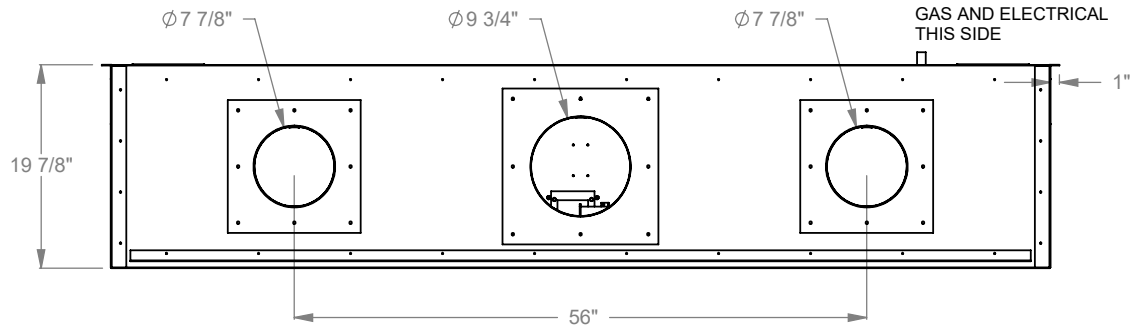

PCPR730
Prodigy Bay
COOL-Pack Top Intake

NOTE	UNLESS OTHERWISE SPECIFIED	DATE
PRODIGY SERIES UNITS ARE EQUIPPED WITH MULTI-COLOR LED UPLIGHTING.	DIMENSIONS ARE IN INCHES TOLERANCES: FRACTIONAL $\pm 1/8$"	01/29/2021

MONTIGO
the art of fireplaces
www.montigo.com