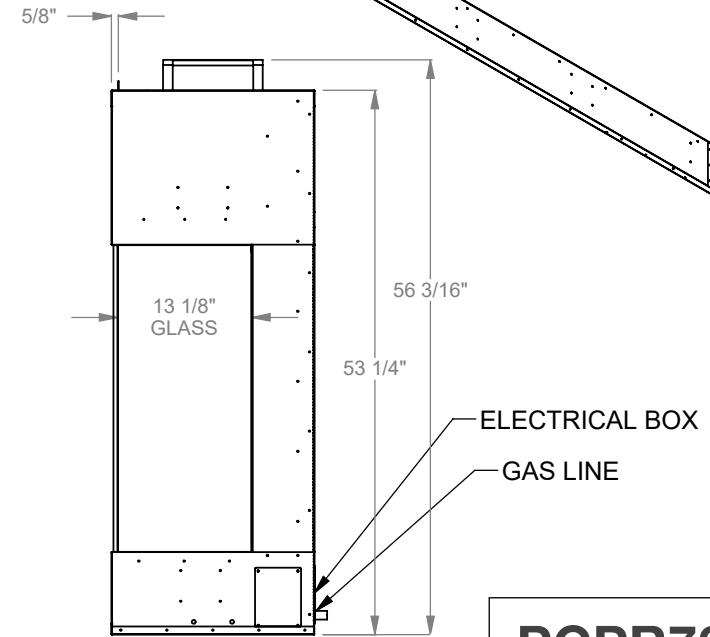

PCPR730
Prodigy Bay
COOL-Pack Top Intake

NOTE	UNLESS OTHERWISE SPECIFIED	DATE
PRODIGY SERIES UNITS ARE EQUIPPED WITH MULTI-COLOR LED UPLIGHTING.	DIMENSIONS ARE IN INCHES TOLERANCES: FRACTIONAL $\pm 1/8$"	01/29/2021

MONTIGO
the art of fireplaces
www.montigo.com