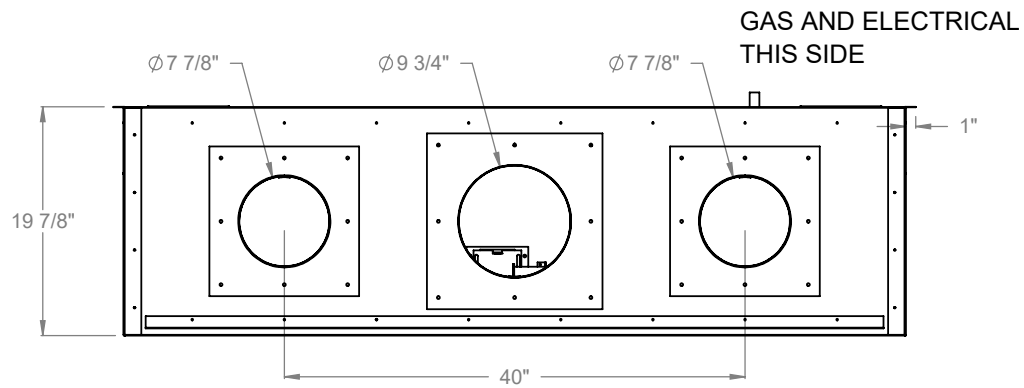

PCPR512
 Prodigy Bay
 COOL-Pack Top Intake

NOTE	UNLESS OTHERWISE SPECIFIED	DATE
PRODIGY SERIES UNITS ARE EQUIPPED WITH MULTI-COLOR LED UPLIGHTING.	DIMENSIONS ARE IN INCHES TOLERANCES: FRACTIONAL $\pm 1/8$ "	01/29/2021

MONTIGO
 the art of fireplaces
 www.montigo.com

PCPR520
 Prodigy Bay
 COOL-Pack Top Intake

NOTE	UNLESS OTHERWISE SPECIFIED	DATE
PRODIGY SERIES UNITS ARE EQUIPPED WITH MULTI-COLOR LED UPLIGHTING.	DIMENSIONS ARE IN INCHES TOLERANCES: FRACTIONAL $\pm 1/8"$	01/29/2021

PCPR530
 Prodigy Bay
 COOL-Pack Top Intake

NOTE

PRODIGY SERIES UNITS ARE EQUIPPED WITH MULTI-COLOR LED UPLIGHTING.

UNLESS OTHERWISE SPECIFIED

DIMENSIONS ARE IN INCHES
 TOLERANCES: FRACTIONAL $\pm 1/8''$

DATE