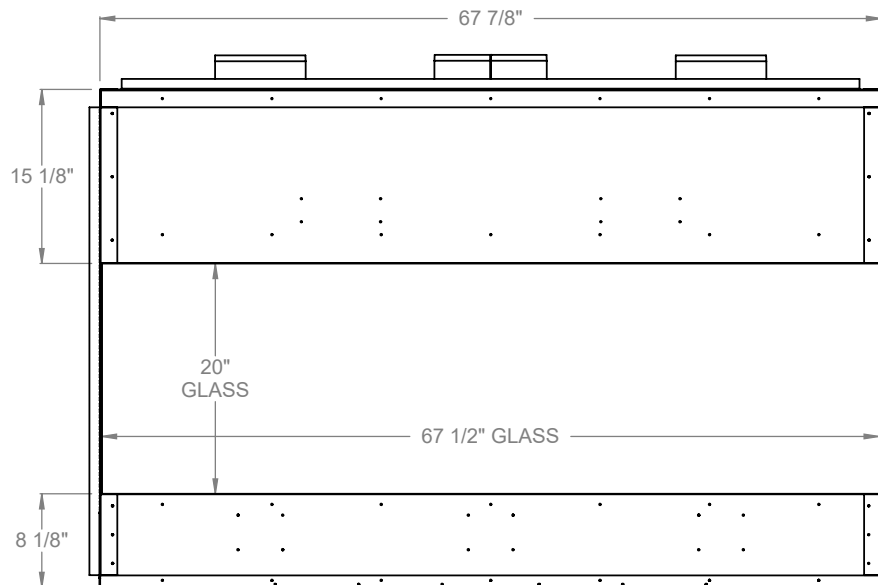

PCPR512
 Prodigy Bay
 COOL-Pack Top Intake

NOTE	UNLESS OTHERWISE SPECIFIED	DATE
PRODIGY SERIES UNITS ARE EQUIPPED WITH MULTI-COLOR LED UPLIGHTING.	DIMENSIONS ARE IN INCHES TOLERANCES: FRACTIONAL $\pm 1/8$ "	01/29/2021

MONTIGO
 the art of fireplaces
 www.montigo.com

PCPR520
 Prodigy Bay
 COOL-Pack Top Intake

NOTE	UNLESS OTHERWISE SPECIFIED	DATE
PRODIGY SERIES UNITS ARE EQUIPPED WITH MULTI-COLOR LED UPLIGHTING.	DIMENSIONS ARE IN INCHES TOLERANCES: FRACTIONAL $\pm 1/8"$	01/29/2021

PCPR530
 Prodigy Bay
 COOL-Pack Top Intake

NOTE

PRODIGY SERIES UNITS ARE EQUIPPED WITH MULTI-COLOR LED UPLIGHTING.

UNLESS OTHERWISE SPECIFIED

DIMENSIONS ARE IN INCHES
 TOLERANCES: FRACTIONAL $\pm 1/8''$

DATE