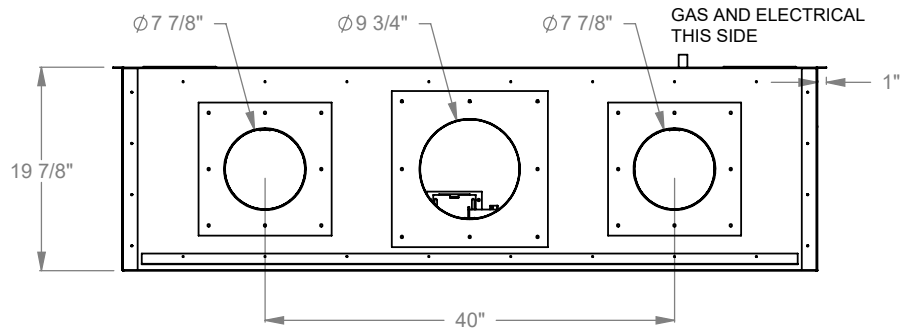

PCPR536
Prodigy Bay
COOL-Pack Top Intake

NOTE	UNLESS OTHERWISE SPECIFIED	DATE
PRODIGY SERIES UNITS ARE EQUIPPED WITH MULTI-COLOR LED UPLIGHTING.	DIMENSIONS ARE IN INCHES TOLERANCES: FRACTIONAL $\pm 1/8"$	01/29/2021

MONTIGO
the art of fireplaces
www.montigo.com