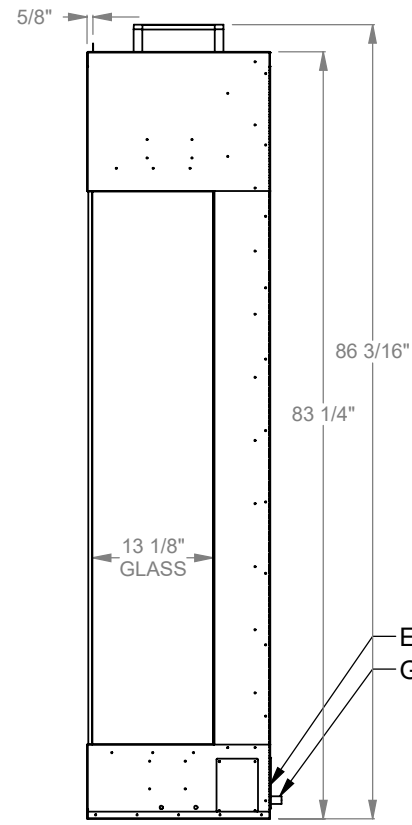

PCPR530
 Prodigy Bay
 COOL-Pack Top Intake

NOTE

PRODIGY SERIES UNITS ARE EQUIPPED WITH MULTI-COLOR LED UPLIGHTING.

UNLESS OTHERWISE SPECIFIED

DIMENSIONS ARE IN INCHES
 TOLERANCES: FRACTIONAL $\pm 1/8''$

DATE

01/29/2021

MONTIGO[®]
 the art of fireplaces
 www.montigo.com

PCPR536
 Prodigy Bay
 COOL-Pack Top Intake

NOTE	UNLESS OTHERWISE SPECIFIED	DATE
PRODIGY SERIES UNITS ARE EQUIPPED WITH MULTI-COLOR LED UPLIGHTING.	DIMENSIONS ARE IN INCHES TOLERANCES: FRACTIONAL $\pm 1/8"$	01/29/2021

MONTIGO
 the art of fireplaces
 www.montigo.com

ELECTRICAL BOX
GAS LINE

PCPR560
Prodigy Bay
COOL-Pack Top Intake

NOTE	UNLESS OTHERWISE SPECIFIED	DATE
PRODIGY SERIES UNITS ARE EQUIPPED WITH MULTI-COLOR LED UPLIGHTING.	DIMENSIONS ARE IN INCHES TOLERANCES: FRACTIONAL $\pm 1/8"$	01/29/2021