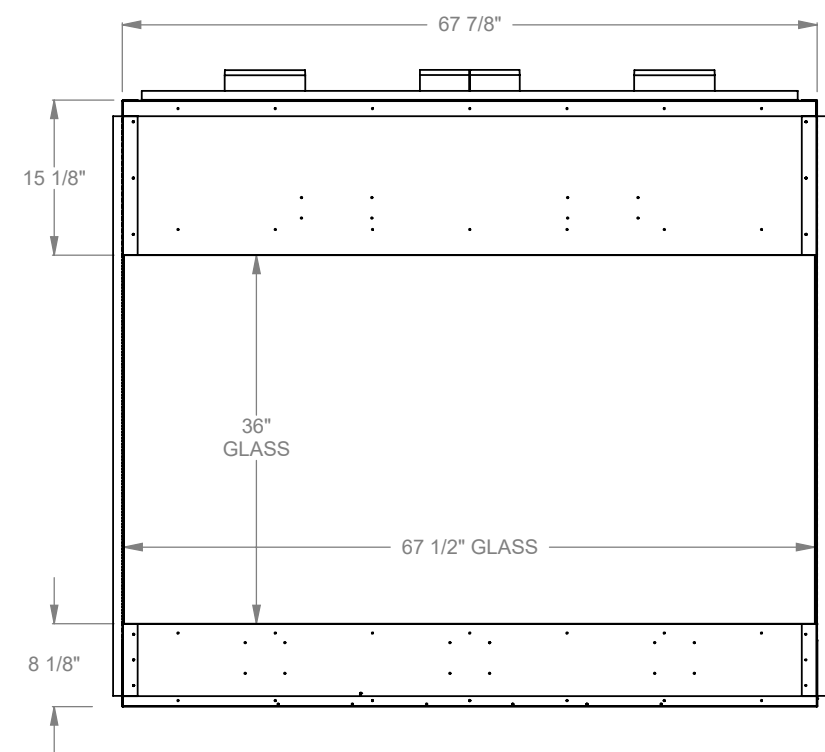

PCPR536
Prodigy Bay
COOL-Pack Top Intake

NOTE	UNLESS OTHERWISE SPECIFIED	DATE
PRODIGY SERIES UNITS ARE EQUIPPED WITH MULTI-COLOR LED UPLIGHTING.	DIMENSIONS ARE IN INCHES TOLERANCES: FRACTIONAL $\pm 1/8"$	01/29/2021

MONTIGO
the art of fireplaces
www.montigo.com