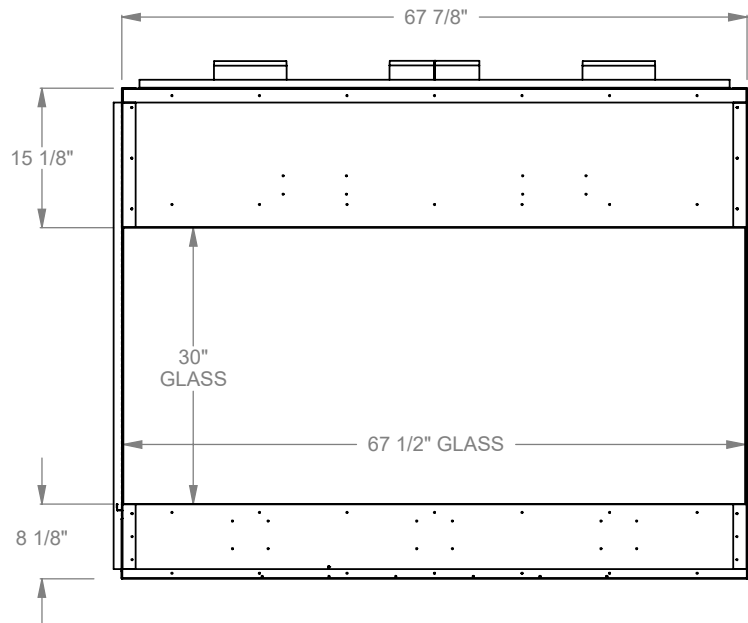

PCPR512
 Prodigy Bay
 COOL-Pack Top Intake

NOTE	UNLESS OTHERWISE SPECIFIED	DATE
PRODIGY SERIES UNITS ARE EQUIPPED WITH MULTI-COLOR LED UPLIGHTING.	DIMENSIONS ARE IN INCHES TOLERANCES: FRACTIONAL $\pm 1/8$ "	01/29/2021

MONTIGO
 the art of fireplaces
 www.montigo.com

PCPR520
 Prodigy Bay
 COOL-Pack Top Intake

NOTE	UNLESS OTHERWISE SPECIFIED	DATE
PRODIGY SERIES UNITS ARE EQUIPPED WITH MULTI-COLOR LED UPLIGHTING.	DIMENSIONS ARE IN INCHES TOLERANCES: FRACTIONAL $\pm 1/8"$	01/29/2021

PCPR530
 Prodigy Bay
 COOL-Pack Top Intake

NOTE

PRODIGY SERIES UNITS ARE EQUIPPED WITH MULTI-COLOR LED UPLIGHTING.

UNLESS OTHERWISE SPECIFIED

DIMENSIONS ARE IN INCHES
 TOLERANCES: FRACTIONAL $\pm 1/8''$

DATE