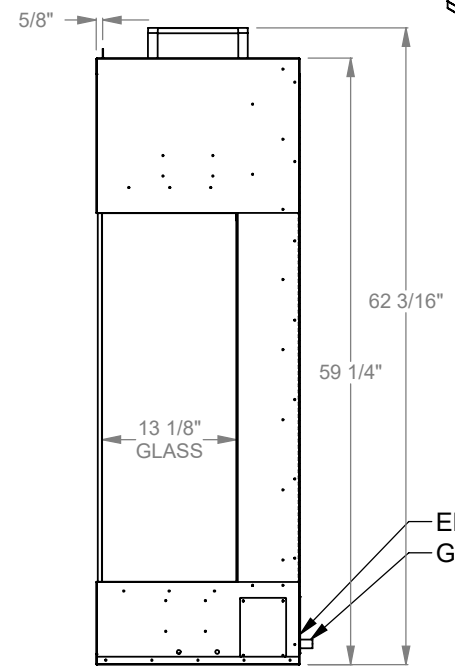

PCPR536
Prodigy Bay
COOL-Pack Top Intake

NOTE	UNLESS OTHERWISE SPECIFIED	DATE
PRODIGY SERIES UNITS ARE EQUIPPED WITH MULTI-COLOR LED UPLIGHTING.	DIMENSIONS ARE IN INCHES TOLERANCES: FRACTIONAL $\pm 1/8"$	01/29/2021

MONTIGO
the art of fireplaces
www.montigo.com