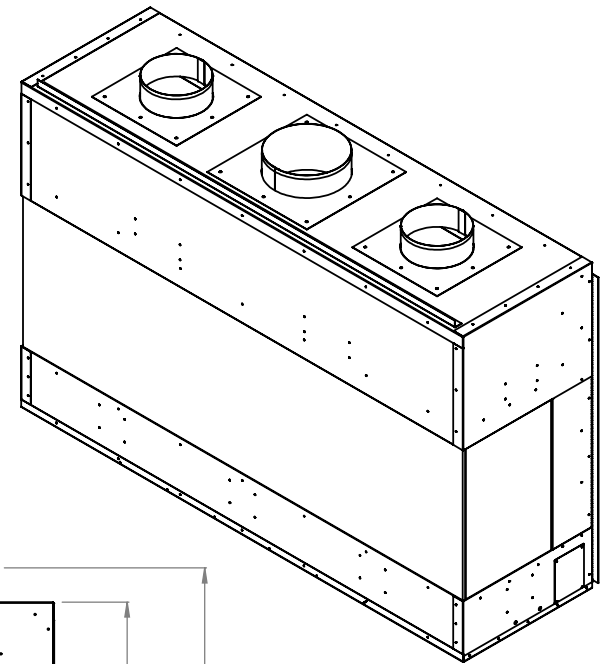

PCPR512
 Prodigy Bay
 COOL-Pack Top Intake

NOTE	UNLESS OTHERWISE SPECIFIED	DATE
PRODIGY SERIES UNITS ARE EQUIPPED WITH MULTI-COLOR LED UPLIGHTING.	DIMENSIONS ARE IN INCHES TOLERANCES: FRACTIONAL $\pm 1/8$ "	01/29/2021

MONTIGO
 the art of fireplaces
 www.montigo.com

PCPR520
 Prodigy Bay
 COOL-Pack Top Intake

NOTE	UNLESS OTHERWISE SPECIFIED	DATE
PRODIGY SERIES UNITS ARE EQUIPPED WITH MULTI-COLOR LED UPLIGHTING.	DIMENSIONS ARE IN INCHES TOLERANCES: FRACTIONAL $\pm 1/8"$	01/29/2021

PCPR530
 Prodigy Bay
 COOL-Pack Top Intake

NOTE

PRODIGY SERIES UNITS ARE EQUIPPED WITH MULTI-COLOR LED UPLIGHTING.

UNLESS OTHERWISE SPECIFIED

DIMENSIONS ARE IN INCHES
 TOLERANCES: FRACTIONAL $\pm 1/8''$

DATE