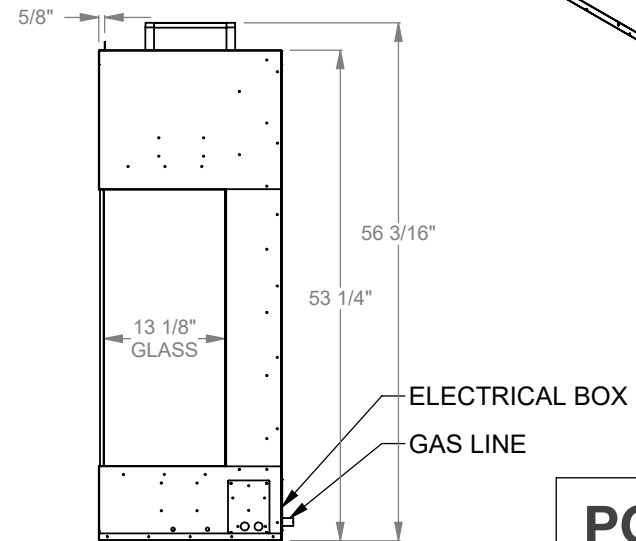

PCPR512
 Prodigy Bay
 COOL-Pack Top Intake

NOTE	UNLESS OTHERWISE SPECIFIED	DATE
PRODIGY SERIES UNITS ARE EQUIPPED WITH MULTI-COLOR LED UPLIGHTING.	DIMENSIONS ARE IN INCHES TOLERANCES: FRACTIONAL $\pm 1/8$ "	01/29/2021

MONTIGO
 the art of fireplaces
 www.montigo.com

PCPR520
 Prodigy Bay
 COOL-Pack Top Intake

NOTE	UNLESS OTHERWISE SPECIFIED	DATE
PRODIGY SERIES UNITS ARE EQUIPPED WITH MULTI-COLOR LED UPLIGHTING.	DIMENSIONS ARE IN INCHES TOLERANCES: FRACTIONAL $\pm 1/8"$	01/29/2021

PCPR530
 Prodigy Bay
 COOL-Pack Top Intake

NOTE

PRODIGY SERIES UNITS ARE EQUIPPED WITH MULTI-COLOR LED UPLIGHTING.

UNLESS OTHERWISE SPECIFIED

DIMENSIONS ARE IN INCHES
 TOLERANCES: FRACTIONAL $\pm 1/8''$

DATE