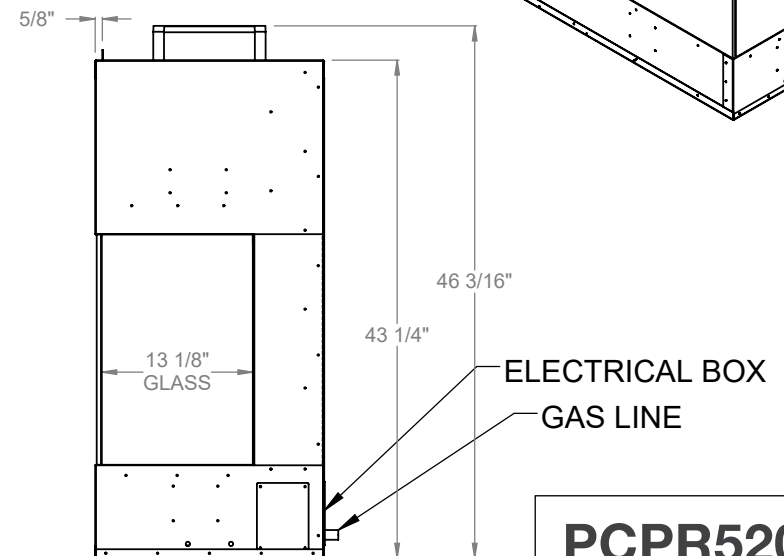

PCPR512
 Prodigy Bay
 COOL-Pack Top Intake

NOTE	UNLESS OTHERWISE SPECIFIED	DATE
PRODIGY SERIES UNITS ARE EQUIPPED WITH MULTI-COLOR LED UPLIGHTING.	DIMENSIONS ARE IN INCHES TOLERANCES: FRACTIONAL $\pm 1/8$ "	01/29/2021

MONTIGO
 the art of fireplaces
 www.montigo.com

PCPR520
 Prodigy Bay
 COOL-Pack Top Intake

NOTE	UNLESS OTHERWISE SPECIFIED	DATE
PRODIGY SERIES UNITS ARE EQUIPPED WITH MULTI-COLOR LED UPLIGHTING.	DIMENSIONS ARE IN INCHES TOLERANCES: FRACTIONAL $\pm 1/8"$	01/29/2021

PCPR530
 Prodigy Bay
 COOL-Pack Top Intake

NOTE

PRODIGY SERIES UNITS ARE EQUIPPED WITH MULTI-COLOR LED UPLIGHTING.

UNLESS OTHERWISE SPECIFIED

DIMENSIONS ARE IN INCHES
 TOLERANCES: FRACTIONAL $\pm 1/8''$

DATE