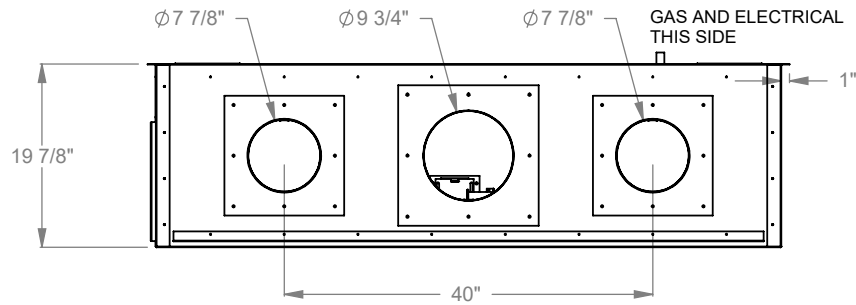

PCPR512
 Prodigy Bay
 COOL-Pack Top Intake

NOTE	UNLESS OTHERWISE SPECIFIED	DATE
PRODIGY SERIES UNITS ARE EQUIPPED WITH MULTI-COLOR LED UPLIGHTING.	DIMENSIONS ARE IN INCHES TOLERANCES: FRACTIONAL $\pm 1/8$ "	01/29/2021

MONTIGO
 the art of fireplaces
 www.montigo.com

PCPR520
 Prodigy Bay
 COOL-Pack Top Intake

NOTE	UNLESS OTHERWISE SPECIFIED	DATE
PRODIGY SERIES UNITS ARE EQUIPPED WITH MULTI-COLOR LED UPLIGHTING.	DIMENSIONS ARE IN INCHES TOLERANCES: FRACTIONAL $\pm 1/8"$	01/29/2021

PCPR530
 Prodigy Bay
 COOL-Pack Top Intake

NOTE

PRODIGY SERIES UNITS ARE EQUIPPED WITH MULTI-COLOR LED UPLIGHTING.

UNLESS OTHERWISE SPECIFIED

DIMENSIONS ARE IN INCHES
 TOLERANCES: FRACTIONAL $\pm 1/8''$

DATE