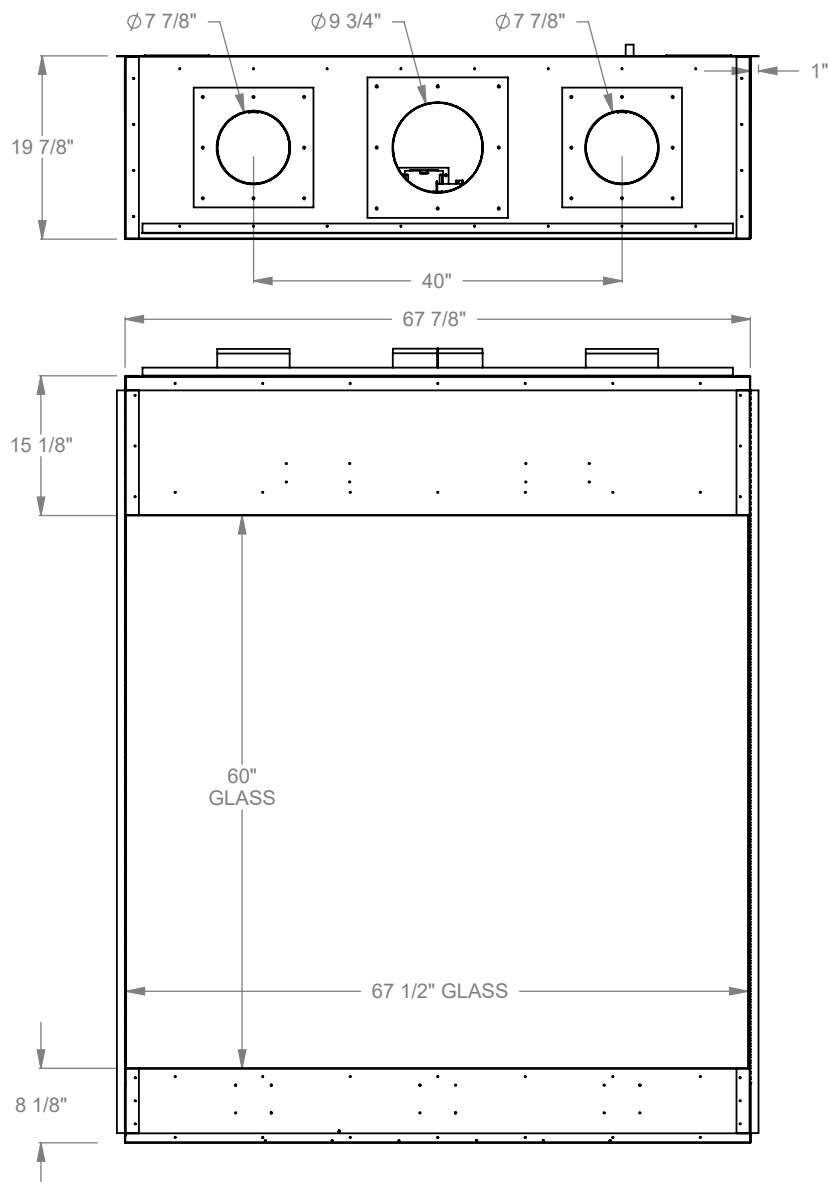

01/29/2021

MONTIGO[®]
 the art of fireplaces
 www.montigo.com

PCPR536
 Prodigy Bay
 COOL-Pack Top Intake

NOTE	UNLESS OTHERWISE SPECIFIED	DATE
PRODIGY SERIES UNITS ARE EQUIPPED WITH MULTI-COLOR LED UPLIGHTING.	DIMENSIONS ARE IN INCHES TOLERANCES: FRACTIONAL $\pm 1/8"$	01/29/2021

MONTIGO
 the art of fireplaces
 www.montigo.com

ELECTRICAL BOX
GAS LINE

PCPR560
Prodigy Bay
COOL-Pack Top Intake

NOTE	UNLESS OTHERWISE SPECIFIED	DATE
PRODIGY SERIES UNITS ARE EQUIPPED WITH MULTI-COLOR LED UPLIGHTING.	DIMENSIONS ARE IN INCHES TOLERANCES: FRACTIONAL $\pm 1/8"$	01/29/2021