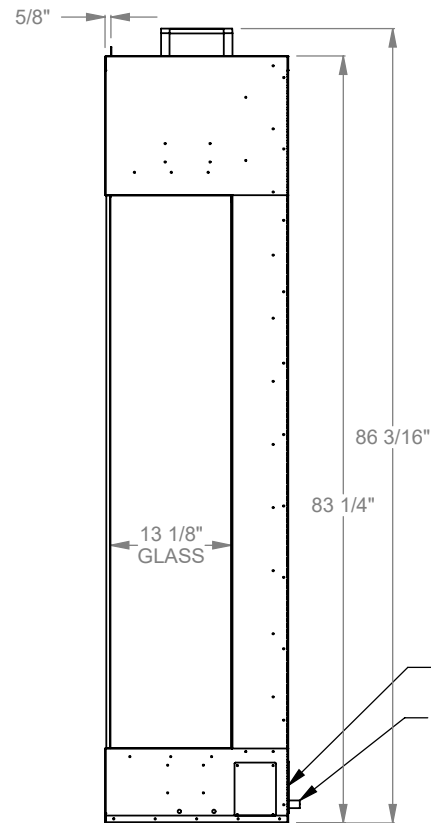

PCPR360
Prodigy Bay
COOL-Pack Top Intake

NOTE	UNLESS OTHERWISE SPECIFIED	DATE
PRODIGY SERIES UNITS ARE EQUIPPED WITH MULTI-COLOR LED UPLIGHTING.	DIMENSIONS ARE IN INCHES TOLERANCES: FRACTIONAL $\pm 1/8''$	01/29/2021

MONTIGO
the art of fireplaces
www.montigo.com