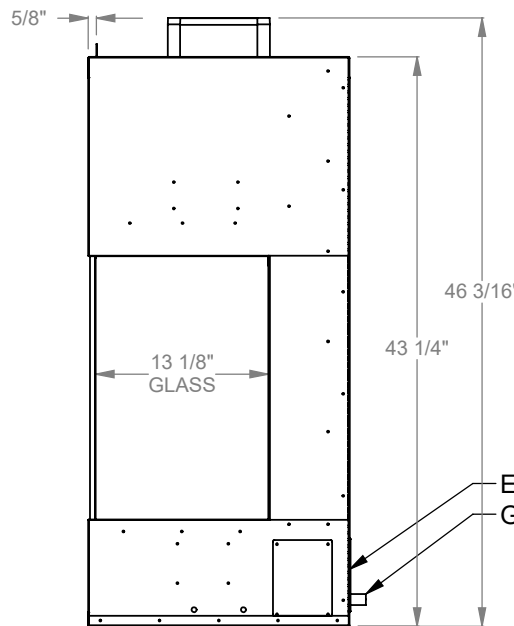

PCPR312
 Prodigy Bay
 COOL-Pack Top Intake

NOTE

PRODIGY SERIES UNITS ARE EQUIPPED WITH MULTI-COLOR LED UPLIGHTING.

UNLESS OTHERWISE SPECIFIED

DIMENSIONS ARE IN INCHES
TOLERANCES: FRACTIONAL $\pm 1/8''$

DATE

01/29/2021

MONTIGO
 the art of fireplaces
 www.montigo.com

PCPR320
 Prodigy Bay
 COOL-Pack Top Intake

NOTE	UNLESS OTHERWISE SPECIFIED	DATE
PRODIGY SERIES UNITS ARE EQUIPPED WITH MULTI-COLOR LED UPLIGHTING.	DIMENSIONS ARE IN INCHES TOLERANCES: FRACTIONAL $\pm 1/8"$	01/29/2021

MONTIGO
 the art of fireplaces
 www.montigo.com

PCPR330
 Prodigy Bay
 COOL-Pack Top Intake

NOTE	UNLESS OTHERWISE SPECIFIED	DATE
PRODIGY SERIES UNITS ARE EQUIPPED WITH MULTI-COLOR LED UPLIGHTING.	DIMENSIONS ARE IN INCHES TOLERANCES: FRACTIONAL $\pm 1/8"$	01/29/2021