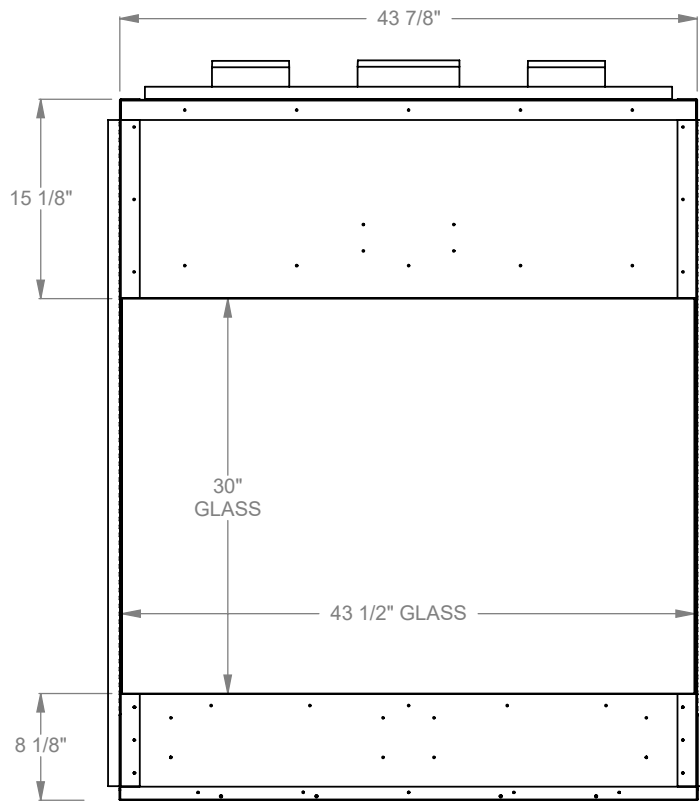

PCPR330
Prodigy Bay
COOL-Pack Top Intake

NOTE	UNLESS OTHERWISE SPECIFIED	DATE
PRODIGY SERIES UNITS ARE EQUIPPED WITH MULTI-COLOR LED UPLIGHTING.	DIMENSIONS ARE IN INCHES TOLERANCES: FRACTIONAL $\pm 1/8"$	01/29/2021

MONTIGO
the art of fireplaces
www.montigo.com