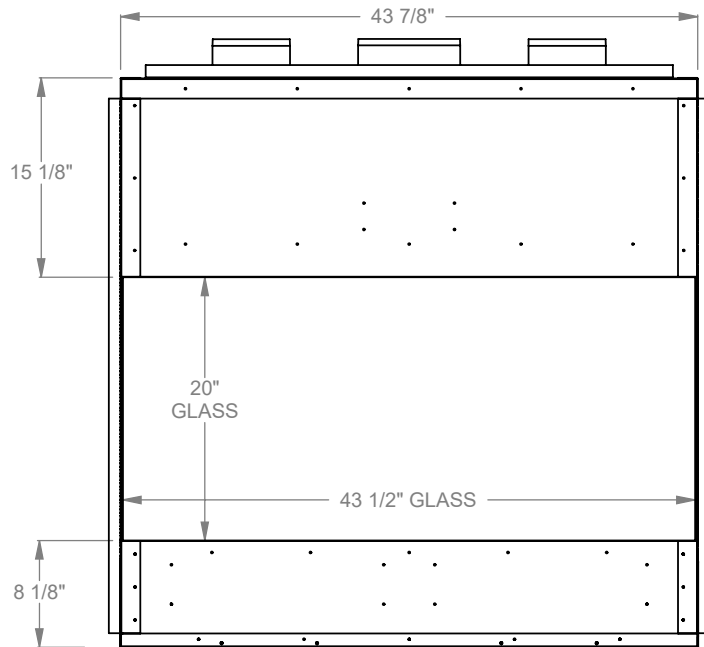

PCPR312
 Prodigy Bay
 COOL-Pack Top Intake

NOTE

PRODIGY SERIES UNITS ARE EQUIPPED WITH MULTI-COLOR LED UPLIGHTING.

UNLESS OTHERWISE SPECIFIED

DIMENSIONS ARE IN INCHES
TOLERANCES: FRACTIONAL $\pm 1/8''$

DATE

01/29/2021

MONTIGO
 the art of fireplaces
 www.montigo.com

PCPR320
 Prodigy Bay
 COOL-Pack Top Intake

NOTE	UNLESS OTHERWISE SPECIFIED	DATE
PRODIGY SERIES UNITS ARE EQUIPPED WITH MULTI-COLOR LED UPLIGHTING.	DIMENSIONS ARE IN INCHES TOLERANCES: FRACTIONAL $\pm 1/8"$	01/29/2021

MONTIGO
 the art of fireplaces
 www.montigo.com

PCPR330
 Prodigy Bay
 COOL-Pack Top Intake

NOTE	UNLESS OTHERWISE SPECIFIED	DATE
PRODIGY SERIES UNITS ARE EQUIPPED WITH MULTI-COLOR LED UPLIGHTING.	DIMENSIONS ARE IN INCHES TOLERANCES: FRACTIONAL $\pm 1/8"$	01/29/2021