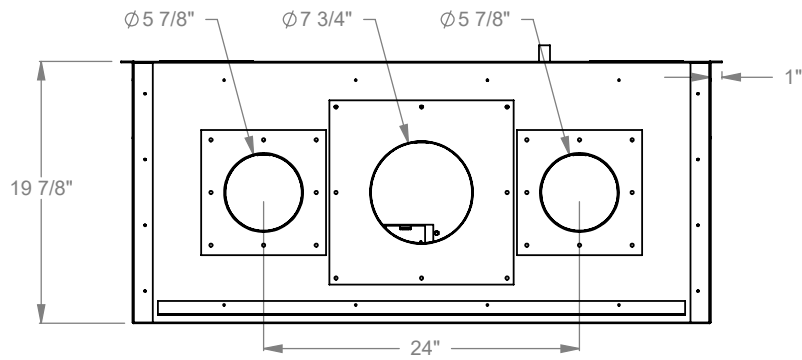

PCPR312
 Prodigy Bay
 COOL-Pack Top Intake

NOTE

PRODIGY SERIES UNITS ARE EQUIPPED WITH MULTI-COLOR LED UPLIGHTING.

UNLESS OTHERWISE SPECIFIED

DIMENSIONS ARE IN INCHES
TOLERANCES: FRACTIONAL $\pm 1/8''$

DATE

01/29/2021

MONTIGO
 the art of fireplaces
 www.montigo.com

PCPR320
 Prodigy Bay
 COOL-Pack Top Intake

NOTE	UNLESS OTHERWISE SPECIFIED	DATE
PRODIGY SERIES UNITS ARE EQUIPPED WITH MULTI-COLOR LED UPLIGHTING.	DIMENSIONS ARE IN INCHES TOLERANCES: FRACTIONAL $\pm 1/8"$	01/29/2021

MONTIGO
 the art of fireplaces
 www.montigo.com

PCPR330
 Prodigy Bay
 COOL-Pack Top Intake

NOTE	UNLESS OTHERWISE SPECIFIED	DATE
PRODIGY SERIES UNITS ARE EQUIPPED WITH MULTI-COLOR LED UPLIGHTING.	DIMENSIONS ARE IN INCHES TOLERANCES: FRACTIONAL $\pm 1/8"$	01/29/2021