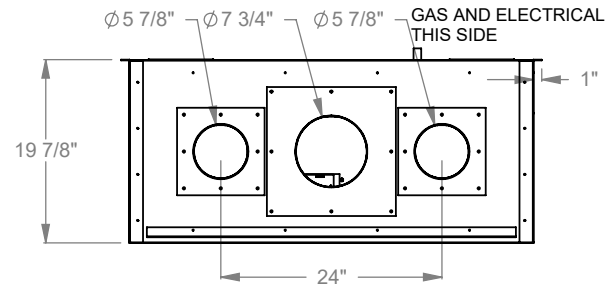

PCPR360
Prodigy Bay
COOL-Pack Top Intake

NOTE	UNLESS OTHERWISE SPECIFIED	DATE
PRODIGY SERIES UNITS ARE EQUIPPED WITH MULTI-COLOR LED UPLIGHTING.	DIMENSIONS ARE IN INCHES TOLERANCES: FRACTIONAL $\pm 1/8''$	01/29/2021

MONTIGO
the art of fireplaces
www.montigo.com