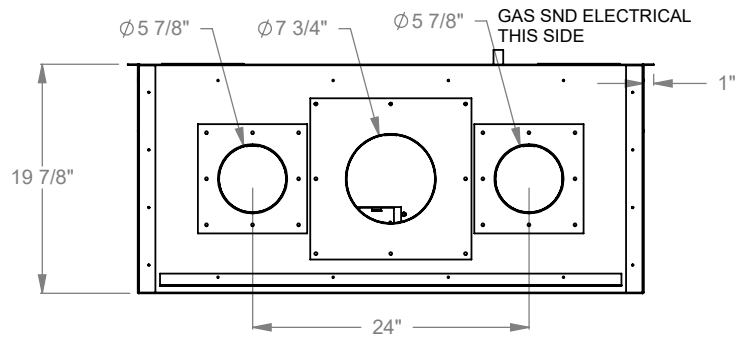

ELECTRICAL BOX
GAS LINE

PCPR336
Prodigy Bay
COOL-Pack Top Intake

NOTE	UNLESS OTHERWISE SPECIFIED	DATE
PRODIGY SERIES UNITS ARE EQUIPPED WITH MULTI-COLOR LED UPLIGHTING.	DIMENSIONS ARE IN INCHES TOLERANCES: FRACTIONAL $\pm 1/8"$	01/29/2021

MONTIGO
the art of fireplaces
www.montigo.com