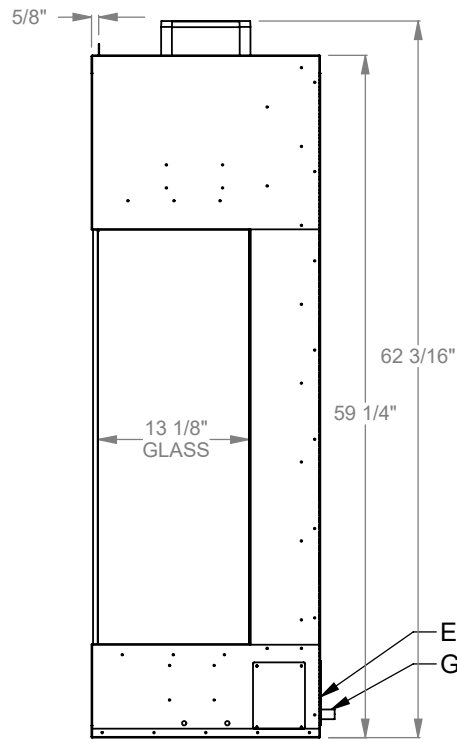

ELECTRICAL BOX
GAS LINE

PCPR336
Prodigy Bay
COOL-Pack Top Intake

NOTE	UNLESS OTHERWISE SPECIFIED	DATE
PRODIGY SERIES UNITS ARE EQUIPPED WITH MULTI-COLOR LED UPLIGHTING.	DIMENSIONS ARE IN INCHES TOLERANCES: FRACTIONAL $\pm 1/8"$	01/29/2021

MONTIGO
the art of fireplaces
www.montigo.com