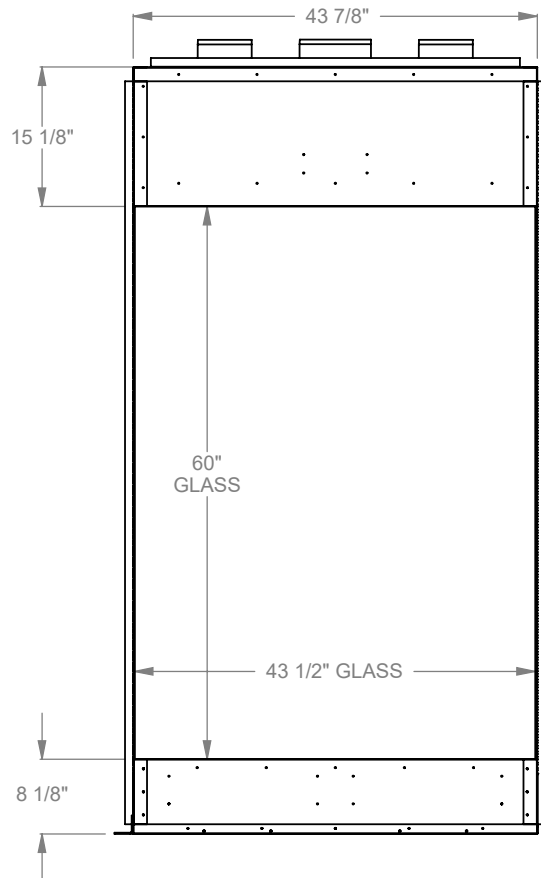

PCPR360
Prodigy Bay
COOL-Pack Top Intake

NOTE	UNLESS OTHERWISE SPECIFIED	DATE
PRODIGY SERIES UNITS ARE EQUIPPED WITH MULTI-COLOR LED UPLIGHTING.	DIMENSIONS ARE IN INCHES TOLERANCES: FRACTIONAL $\pm 1/8''$	01/29/2021

MONTIGO
the art of fireplaces
www.montigo.com