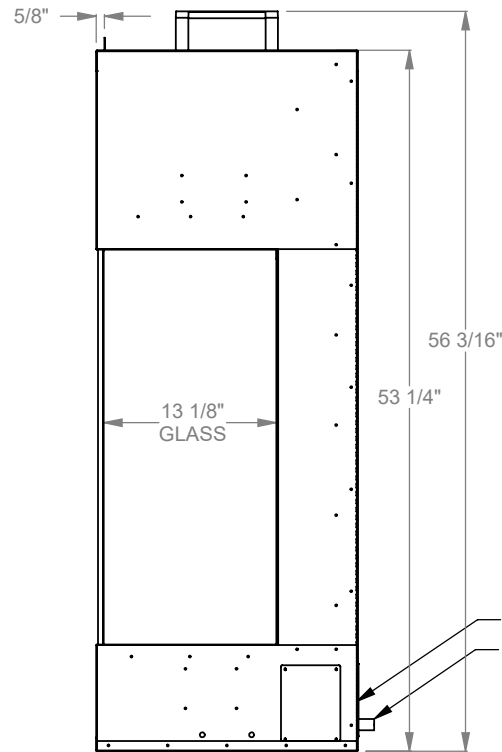

PCPR312
 Prodigy Bay
 COOL-Pack Top Intake

NOTE

PRODIGY SERIES UNITS ARE EQUIPPED WITH MULTI-COLOR LED UPLIGHTING.

UNLESS OTHERWISE SPECIFIED

DIMENSIONS ARE IN INCHES
TOLERANCES: FRACTIONAL $\pm 1/8''$

DATE

01/29/2021

MONTIGO
 the art of fireplaces
 www.montigo.com

PCPR320
 Prodigy Bay
 COOL-Pack Top Intake

NOTE	UNLESS OTHERWISE SPECIFIED	DATE
PRODIGY SERIES UNITS ARE EQUIPPED WITH MULTI-COLOR LED UPLIGHTING.	DIMENSIONS ARE IN INCHES TOLERANCES: FRACTIONAL $\pm 1/8"$	01/29/2021

MONTIGO
 the art of fireplaces
 www.montigo.com

PCPR330
 Prodigy Bay
 COOL-Pack Top Intake

NOTE	UNLESS OTHERWISE SPECIFIED	DATE
PRODIGY SERIES UNITS ARE EQUIPPED WITH MULTI-COLOR LED UPLIGHTING.	DIMENSIONS ARE IN INCHES TOLERANCES: FRACTIONAL $\pm 1/8"$	01/29/2021

MONTIGO
 the art of fireplaces
 www.montigo.com

ELECTRICAL BOX
GAS LINE

PCPR336
Prodigy Bay
COOL-Pack Top Intake

NOTE	UNLESS OTHERWISE SPECIFIED	DATE
PRODIGY SERIES UNITS ARE EQUIPPED WITH MULTI-COLOR LED UPLIGHTING.	DIMENSIONS ARE IN INCHES TOLERANCES: FRACTIONAL $\pm 1/8"$	01/29/2021