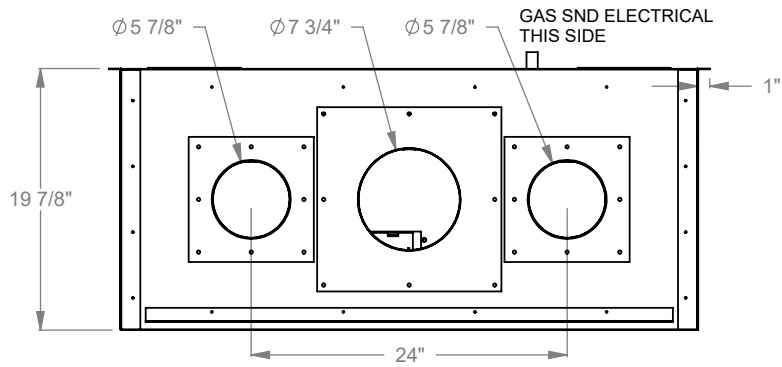

PCPR312
 Prodigy Bay
 COOL-Pack Top Intake

NOTE

PRODIGY SERIES UNITS ARE EQUIPPED WITH MULTI-COLOR LED UPLIGHTING.

UNLESS OTHERWISE SPECIFIED

DIMENSIONS ARE IN INCHES
TOLERANCES: FRACTIONAL $\pm 1/8''$

DATE

01/29/2021

MONTIGO
 the art of fireplaces
 www.montigo.com

PCPR320
 Prodigy Bay
 COOL-Pack Top Intake

NOTE	UNLESS OTHERWISE SPECIFIED	DATE
PRODIGY SERIES UNITS ARE EQUIPPED WITH MULTI-COLOR LED UPLIGHTING.	DIMENSIONS ARE IN INCHES TOLERANCES: FRACTIONAL $\pm 1/8"$	01/29/2021