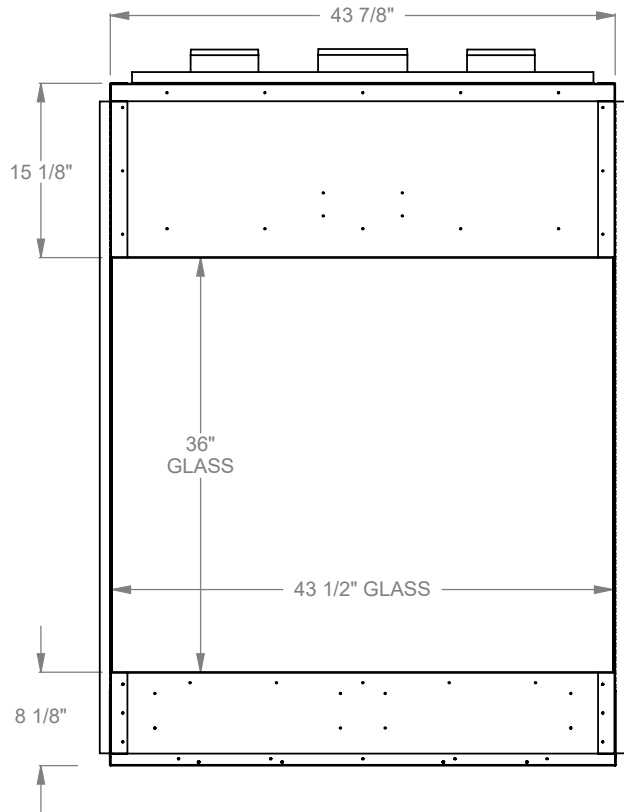

ELECTRICAL BOX
GAS LINE

PCPR336
Prodigy Bay
COOL-Pack Top Intake

NOTE	UNLESS OTHERWISE SPECIFIED	DATE
PRODIGY SERIES UNITS ARE EQUIPPED WITH MULTI-COLOR LED UPLIGHTING.	DIMENSIONS ARE IN INCHES TOLERANCES: FRACTIONAL $\pm 1/8"$	01/29/2021

MONTIGO
the art of fireplaces
www.montigo.com