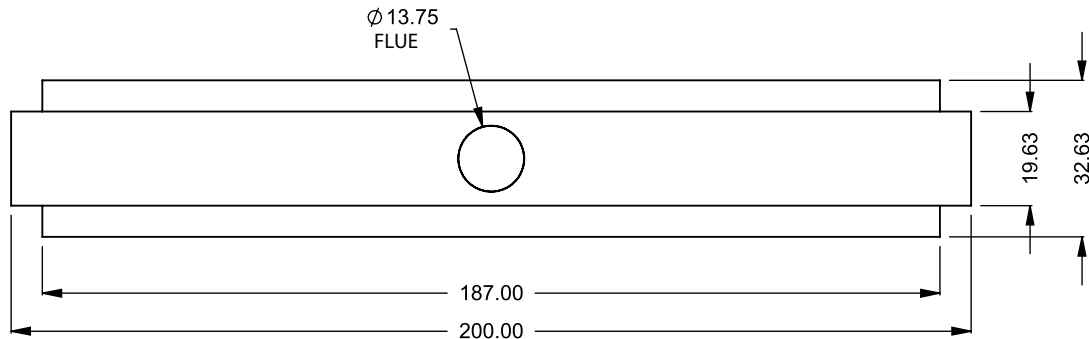

C1520ST
Power COOL-Pack
Front Intake

**PRELIMINARY
DRAWING ONLY**

EXAMPLE CONFIGURATION	UNLESS OTHERWISE SPECIFIED	DATE
MONTIGO COMMERCIAL FIREPLACES ARE CUSTOM BUILT FOR EACH PROJECT. THIS DRAWING IS FOR REFERENCE ONLY. FLUE AND AIR INTAKE SIZES ARE SUBJECT TO CHANGE DEPENDING ON VENT RUN.	DIMENSIONS ARE IN INCHES TOLERANCES: FRACTIONAL $\pm 1/8"$	15/10/2020

MONTIGO
the art of **fireplaces**
www.montigo.com