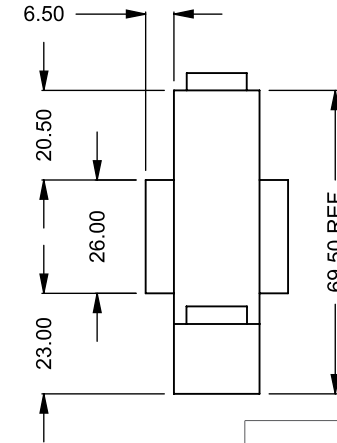

C1520ST
Power COOL-Pack
Dual Side Intake

**PRELIMINARY
DRAWING ONLY**

EXAMPLE CONFIGURATION	UNLESS OTHERWISE SPECIFIED	DATE
MONTIGO COMMERCIAL FIREPLACES ARE CUSTOM BUILT FOR EACH PROJECT. THIS DRAWING IS FOR REFERENCE ONLY. FLUE AND AIR INTAKE SIZES ARE SUBJECT TO CHANGE DEPENDING ON VENT RUN.	DIMENSIONS ARE IN INCHES TOLERANCES: FRACTIONAL $\pm 1/8"$	15/10/2020

MONTIGO
the art of **fireplaces**
www.montigo.com