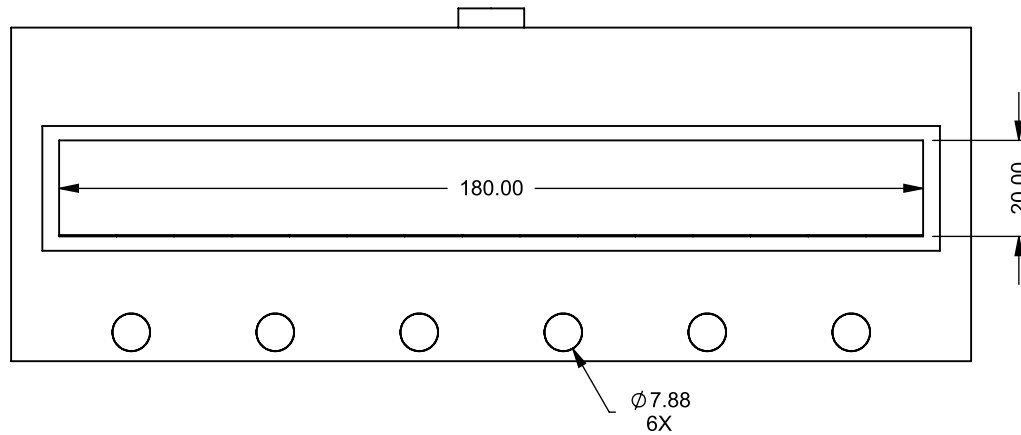

C1520ST
Power COOL-Pack
Front Intake

**PRELIMINARY
DRAWING ONLY**

EXAMPLE CONFIGURATION	UNLESS OTHERWISE SPECIFIED	DATE
MONTIGO COMMERCIAL FIREPLACES ARE CUSTOM BUILT FOR EACH PROJECT. THIS DRAWING IS FOR REFERENCE ONLY. FLUE AND AIR INTAKE SIZES ARE SUBJECT TO CHANGE DEPENDING ON VENT RUN.	DIMENSIONS ARE IN INCHES TOLERANCES: FRACTIONAL $\pm 1/8"$	15/10/2020

MONTIGO
the art of **fireplaces**
www.montigo.com