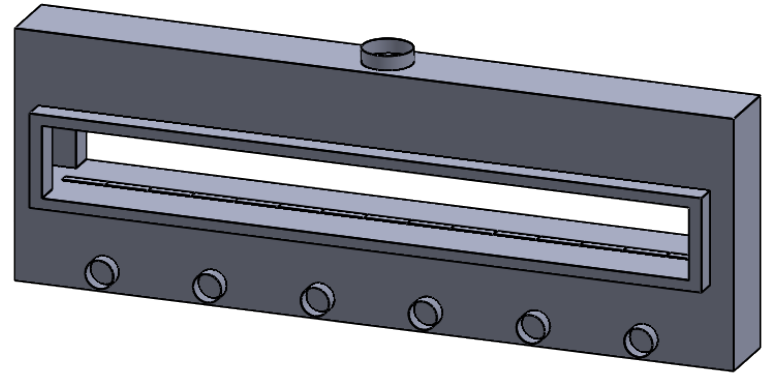

C1520ST
Power COOL-Pack
Bottom Intake

**PRELIMINARY
DRAWING ONLY** 

EXAMPLE CONFIGURATION

MONTIGO COMMERCIAL FIREPLACES ARE CUSTOM BUILT FOR EACH PROJECT. THIS DRAWING IS FOR REFERENCE ONLY.

FLUE AND AIR INTAKE SIZES ARE SUBJECT TO CHANGE DEPENDING ON VENT RUN.

UNLESS OTHERWISE SPECIFIED

DIMENSIONS ARE IN INCHES
TOLERANCES: FRACTIONAL $\pm 1/8"$

DATE

15/10/2020

MONTIGO
the art of **fireplaces**
www.montigo.com

C1520ST
Power COOL-Pack
Front Intake

**PRELIMINARY
DRAWING ONLY** 