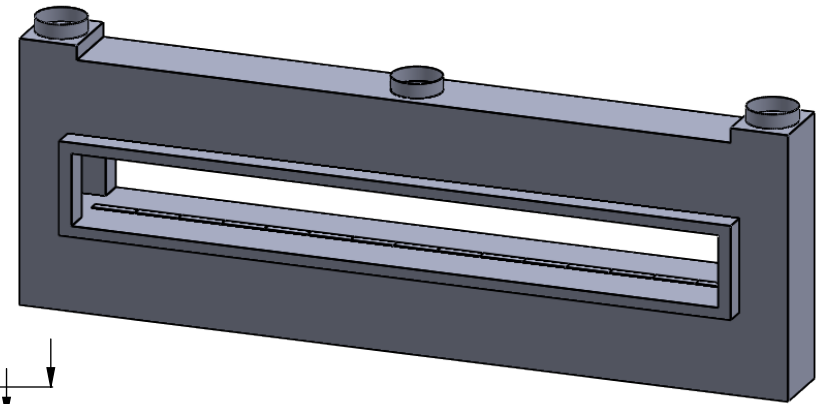

C1520ST
Power COOL-Pack
Top Dual Side Intake

**PRELIMINARY
DRAWING ONLY**

EXAMPLE CONFIGURATION	UNLESS OTHERWISE SPECIFIED	DATE
MONTIGO COMMERCIAL FIREPLACES ARE CUSTOM BUILT FOR EACH PROJECT. THIS DRAWING IS FOR REFERENCE ONLY. FLUE AND AIR INTAKE SIZES ARE SUBJECT TO CHANGE DEPENDING ON VENT RUN.	DIMENSIONS ARE IN INCHES TOLERANCES: FRACTIONAL $\pm 1/8"$	15/10/2020

MONTIGO
the art of fireplaces®
www.montigo.com