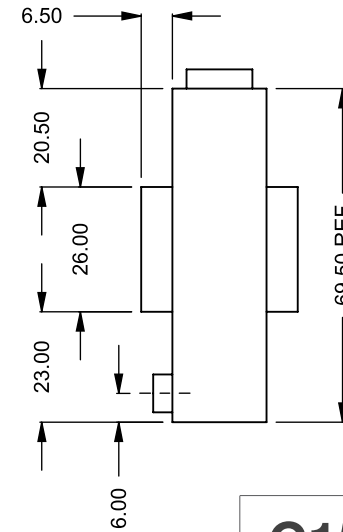

C1520ST
Power COOL-Pack
Bottom Intake

**PRELIMINARY
DRAWING ONLY** 

EXAMPLE CONFIGURATION

MONTIGO COMMERCIAL FIREPLACES ARE CUSTOM BUILT FOR EACH PROJECT. THIS DRAWING IS FOR REFERENCE ONLY.

FLUE AND AIR INTAKE SIZES ARE SUBJECT TO CHANGE DEPENDING ON VENT RUN.

UNLESS OTHERWISE SPECIFIED

DIMENSIONS ARE IN INCHES
TOLERANCES: FRACTIONAL $\pm 1/8"$

DATE

15/10/2020

MONTIGO
the art of **fireplaces**
www.montigo.com

C1520ST
Power COOL-Pack
Front Intake

**PRELIMINARY
DRAWING ONLY** 