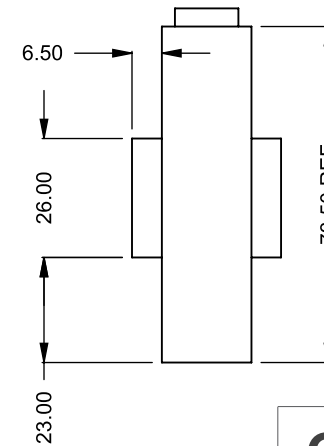

C1520ST
Power COOL-Pack
Top Dual Side Intake

**PRELIMINARY
DRAWING ONLY**

EXAMPLE CONFIGURATION	UNLESS OTHERWISE SPECIFIED	DATE
MONTIGO COMMERCIAL FIREPLACES ARE CUSTOM BUILT FOR EACH PROJECT. THIS DRAWING IS FOR REFERENCE ONLY. FLUE AND AIR INTAKE SIZES ARE SUBJECT TO CHANGE DEPENDING ON VENT RUN.	DIMENSIONS ARE IN INCHES TOLERANCES: FRACTIONAL $\pm 1/8"$	15/10/2020

MONTIGO
the art of fireplaces®
www.montigo.com