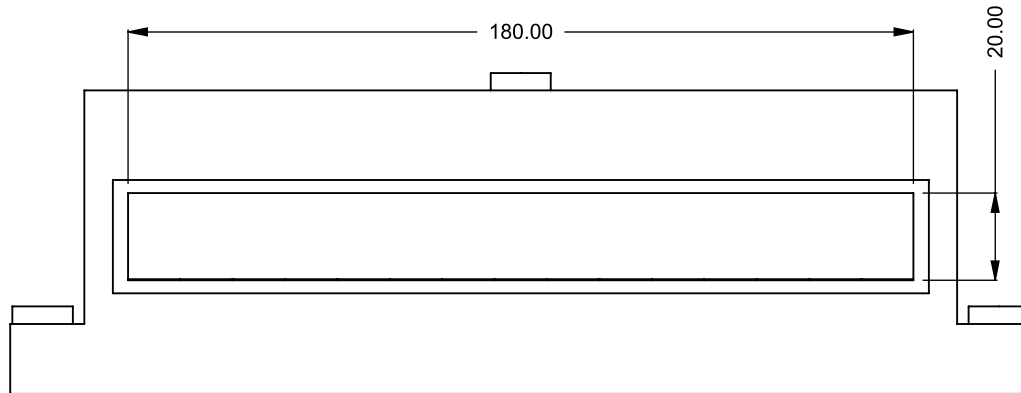

C1520ST
Power COOL-Pack
Dual Side Intake

**PRELIMINARY
DRAWING ONLY**

EXAMPLE CONFIGURATION	UNLESS OTHERWISE SPECIFIED	DATE
MONTIGO COMMERCIAL FIREPLACES ARE CUSTOM BUILT FOR EACH PROJECT. THIS DRAWING IS FOR REFERENCE ONLY. FLUE AND AIR INTAKE SIZES ARE SUBJECT TO CHANGE DEPENDING ON VENT RUN.	DIMENSIONS ARE IN INCHES TOLERANCES: FRACTIONAL $\pm 1/8"$	15/10/2020

MONTIGO
the art of **fireplaces**
www.montigo.com