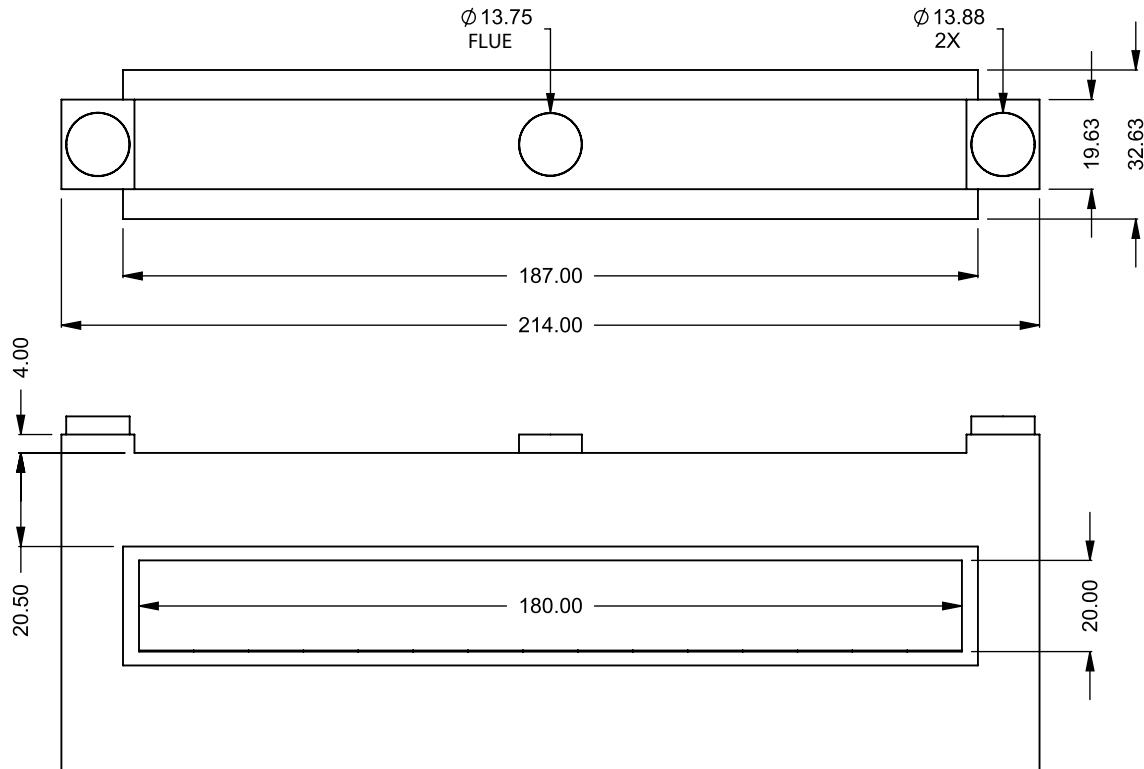

C1520ST
Power COOL-Pack
Top Dual Side Intake

**PRELIMINARY
DRAWING ONLY**

EXAMPLE CONFIGURATION	UNLESS OTHERWISE SPECIFIED	DATE
MONTIGO COMMERCIAL FIREPLACES ARE CUSTOM BUILT FOR EACH PROJECT. THIS DRAWING IS FOR REFERENCE ONLY. FLUE AND AIR INTAKE SIZES ARE SUBJECT TO CHANGE DEPENDING ON VENT RUN.	DIMENSIONS ARE IN INCHES TOLERANCES: FRACTIONAL $\pm 1/8"$	15/10/2020

MONTIGO
the art of fireplaces®
www.montigo.com