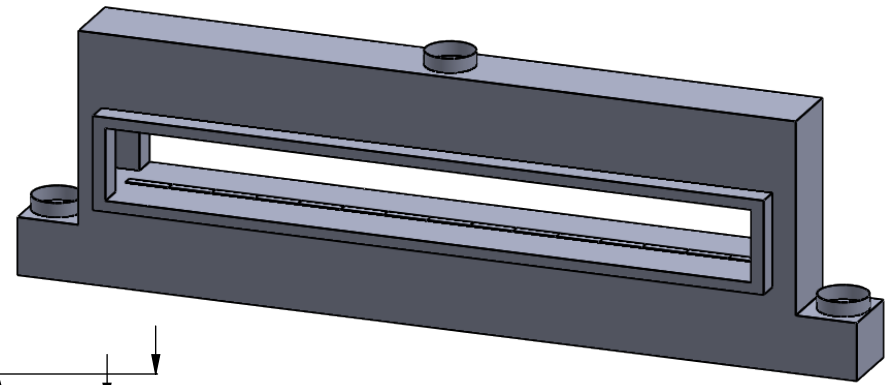

C1520ST
Power COOL-Pack
Dual Side Intake

**PRELIMINARY
DRAWING ONLY**

EXAMPLE CONFIGURATION	UNLESS OTHERWISE SPECIFIED	DATE
MONTIGO COMMERCIAL FIREPLACES ARE CUSTOM BUILT FOR EACH PROJECT. THIS DRAWING IS FOR REFERENCE ONLY. FLUE AND AIR INTAKE SIZES ARE SUBJECT TO CHANGE DEPENDING ON VENT RUN.	DIMENSIONS ARE IN INCHES TOLERANCES: FRACTIONAL $\pm 1/8"$	15/10/2020

MONTIGO
the art of **fireplaces**
www.montigo.com