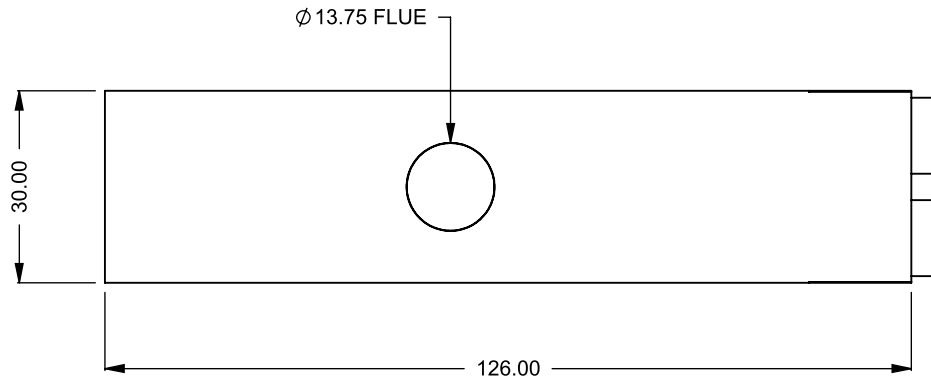

C920PFC
Power COOL-Pack
30D Rear Intake

**PRELIMINARY
DRAWING ONLY**

EXAMPLE CONFIGURATION	UNLESS OTHERWISE SPECIFIED	DATE
MONTIGO COMMERCIAL FIREPLACES ARE CUSTOM BUILT FOR EACH PROJECT. THIS DRAWING IS FOR REFERENCE ONLY. FLUE AND AIR INTAKE SIZES ARE SUBJECT TO CHANGE DEPENDING ON VENT RUN.	DIMENSIONS ARE IN INCHES TOLERANCES: FRACTIONAL $\pm 1/8"$	15/10/2020

MONTIGO
the art of **fireplaces**
www.montigo.com