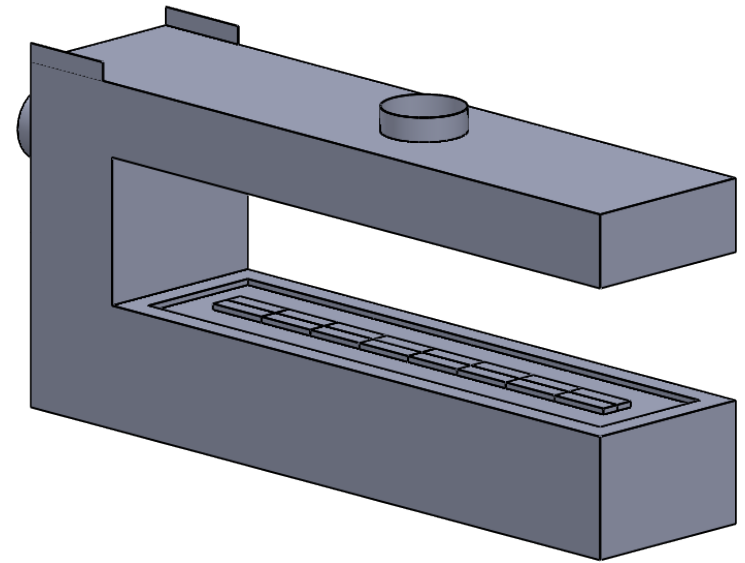

C920PFC
 Power COOL-Pack
30D Bottom Intake

**PRELIMINARY
 DRAWING ONLY** 

EXAMPLE CONFIGURATION	UNLESS OTHERWISE SPECIFIED	DATE
MONTIGO COMMERCIAL FIREPLACES ARE CUSTOM BUILT FOR EACH PROJECT. THIS DRAWING IS FOR REFERENCE ONLY. FLUE AND AIR INTAKE SIZES ARE SUBJECT TO CHANGE DEPENDING ON VENT RUN.	DIMENSIONS ARE IN INCHES TOLERANCES: FRACTIONAL $\pm 1/8"$	15/10/2020

MONTIGO
 the art of **fireplaces**
 www.montigo.com

C920PFC
 Power COOL-Pack
30D Rear Intake

**PRELIMINARY
 DRAWING ONLY** 

EXAMPLE CONFIGURATION	UNLESS OTHERWISE SPECIFIED	DATE
MONTIGO COMMERCIAL FIREPLACES ARE CUSTOM BUILT FOR EACH PROJECT. THIS DRAWING IS FOR REFERENCE ONLY. FLUE AND AIR INTAKE SIZES ARE SUBJECT TO CHANGE DEPENDING ON VENT RUN.	DIMENSIONS ARE IN INCHES TOLERANCES: FRACTIONAL $\pm 1/8"$	15/10/2020

MONTIGO
 the art of **fireplaces**
 www.montigo.com

C920PFC
 Power COOL-Pack
30D Top Intake

**PRELIMINARY
 DRAWING ONLY** 

EXAMPLE CONFIGURATION	UNLESS OTHERWISE SPECIFIED	DATE
MONTIGO COMMERCIAL FIREPLACES ARE CUSTOM BUILT FOR EACH PROJECT. THIS DRAWING IS FOR REFERENCE ONLY. FLUE AND AIR INTAKE SIZES ARE SUBJECT TO CHANGE DEPENDING ON VENT RUN.	DIMENSIONS ARE IN INCHES TOLERANCES: FRACTIONAL $\pm 1/8"$	15/10/2020