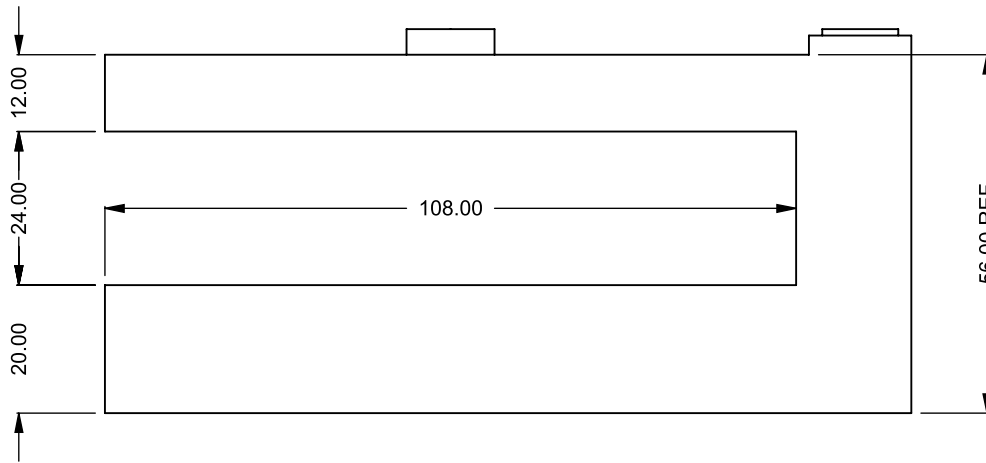

C920PFC
Power COOL-Pack
30D Top Intake

**PRELIMINARY
DRAWING ONLY**

EXAMPLE CONFIGURATION	UNLESS OTHERWISE SPECIFIED	DATE
MONTIGO COMMERCIAL FIREPLACES ARE CUSTOM BUILT FOR EACH PROJECT. THIS DRAWING IS FOR REFERENCE ONLY. FLUE AND AIR INTAKE SIZES ARE SUBJECT TO CHANGE DEPENDING ON VENT RUN.	DIMENSIONS ARE IN INCHES TOLERANCES: FRACTIONAL $\pm 1/8"$	15/10/2020

MONTIGO
the art of **fireplaces**
www.montigo.com