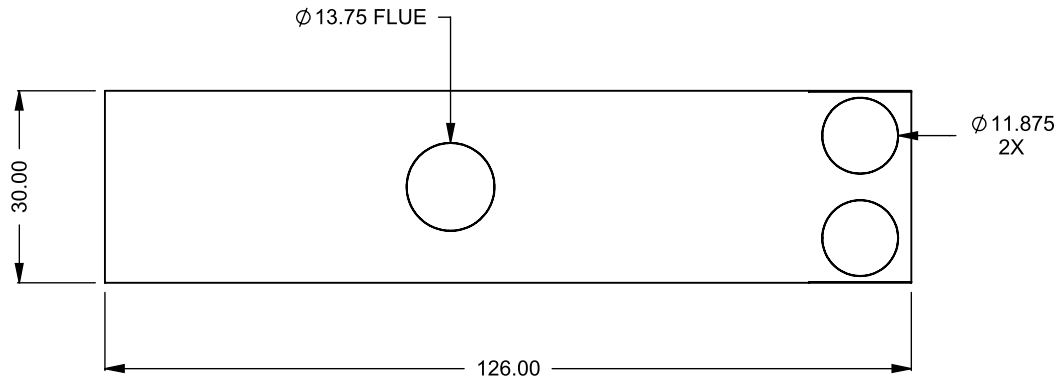

C920PFC
Power COOL-Pack
30D Top Intake

**PRELIMINARY
DRAWING ONLY**

EXAMPLE CONFIGURATION	UNLESS OTHERWISE SPECIFIED	DATE
MONTIGO COMMERCIAL FIREPLACES ARE CUSTOM BUILT FOR EACH PROJECT. THIS DRAWING IS FOR REFERENCE ONLY. FLUE AND AIR INTAKE SIZES ARE SUBJECT TO CHANGE DEPENDING ON VENT RUN.	DIMENSIONS ARE IN INCHES TOLERANCES: FRACTIONAL $\pm 1/8"$	15/10/2020

MONTIGO
the art of **fireplaces**
www.montigo.com