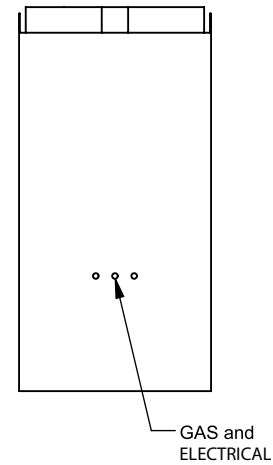

C920PFC
Power COOL-Pack
30D Top Intake

**PRELIMINARY
DRAWING ONLY**

EXAMPLE CONFIGURATION	UNLESS OTHERWISE SPECIFIED	DATE
MONTIGO COMMERCIAL FIREPLACES ARE CUSTOM BUILT FOR EACH PROJECT. THIS DRAWING IS FOR REFERENCE ONLY. FLUE AND AIR INTAKE SIZES ARE SUBJECT TO CHANGE DEPENDING ON VENT RUN.	DIMENSIONS ARE IN INCHES TOLERANCES: FRACTIONAL $\pm 1/8"$	15/10/2020

MONTIGO
the art of **fireplaces**
www.montigo.com