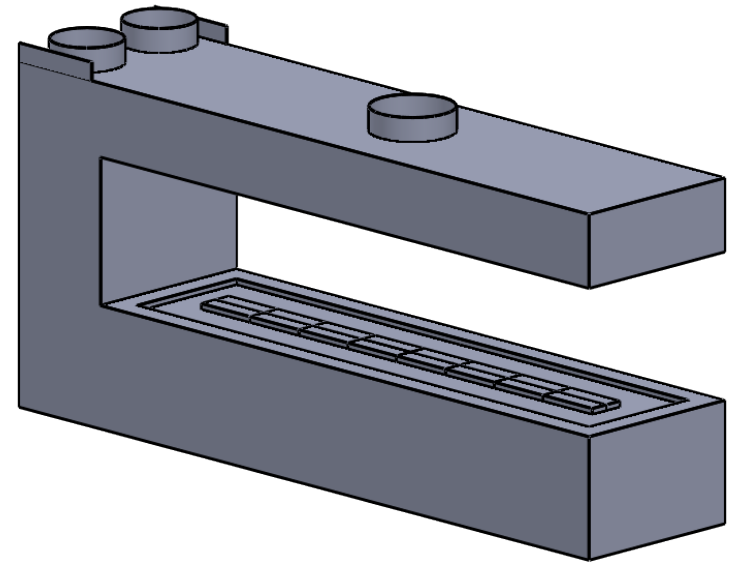

C920PFC
Power COOL-Pack
30D Top Intake

**PRELIMINARY
DRAWING ONLY**

EXAMPLE CONFIGURATION	UNLESS OTHERWISE SPECIFIED	DATE
MONTIGO COMMERCIAL FIREPLACES ARE CUSTOM BUILT FOR EACH PROJECT. THIS DRAWING IS FOR REFERENCE ONLY. FLUE AND AIR INTAKE SIZES ARE SUBJECT TO CHANGE DEPENDING ON VENT RUN.	DIMENSIONS ARE IN INCHES TOLERANCES: FRACTIONAL $\pm 1/8"$	15/10/2020

MONTIGO
the art of **fireplaces**
www.montigo.com