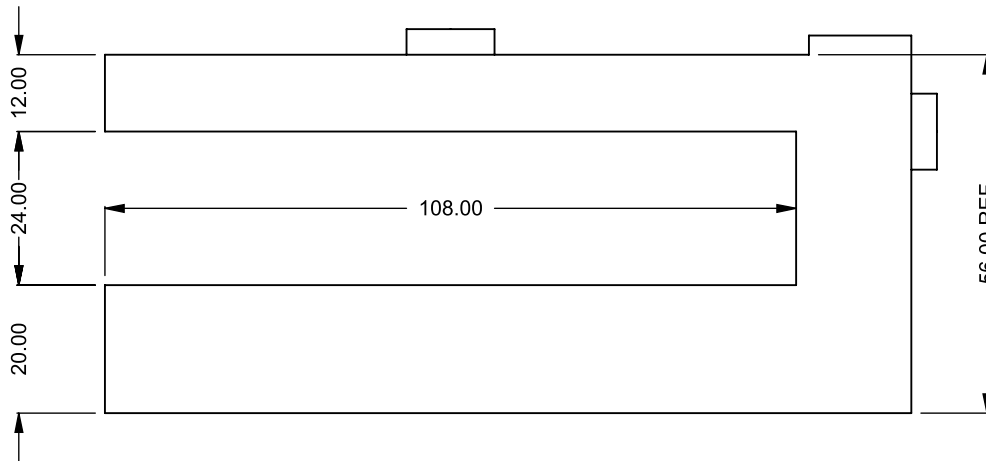

C920PFC
Power COOL-Pack
30D Rear Intake

**PRELIMINARY
DRAWING ONLY**

EXAMPLE CONFIGURATION	UNLESS OTHERWISE SPECIFIED	DATE
MONTIGO COMMERCIAL FIREPLACES ARE CUSTOM BUILT FOR EACH PROJECT. THIS DRAWING IS FOR REFERENCE ONLY. FLUE AND AIR INTAKE SIZES ARE SUBJECT TO CHANGE DEPENDING ON VENT RUN.	DIMENSIONS ARE IN INCHES TOLERANCES: FRACTIONAL $\pm 1/8"$	15/10/2020

MONTIGO
the art of **fireplaces**
www.montigo.com