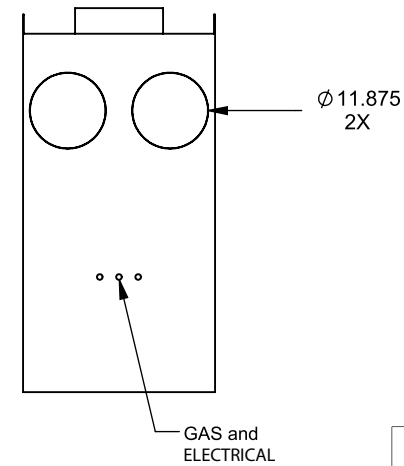

C920PFC
Power COOL-Pack
30D Rear Intake

**PRELIMINARY
DRAWING ONLY**

EXAMPLE CONFIGURATION	UNLESS OTHERWISE SPECIFIED	DATE
MONTIGO COMMERCIAL FIREPLACES ARE CUSTOM BUILT FOR EACH PROJECT. THIS DRAWING IS FOR REFERENCE ONLY. FLUE AND AIR INTAKE SIZES ARE SUBJECT TO CHANGE DEPENDING ON VENT RUN.	DIMENSIONS ARE IN INCHES TOLERANCES: FRACTIONAL $\pm 1/8"$	15/10/2020

MONTIGO
the art of **fireplaces**
www.montigo.com