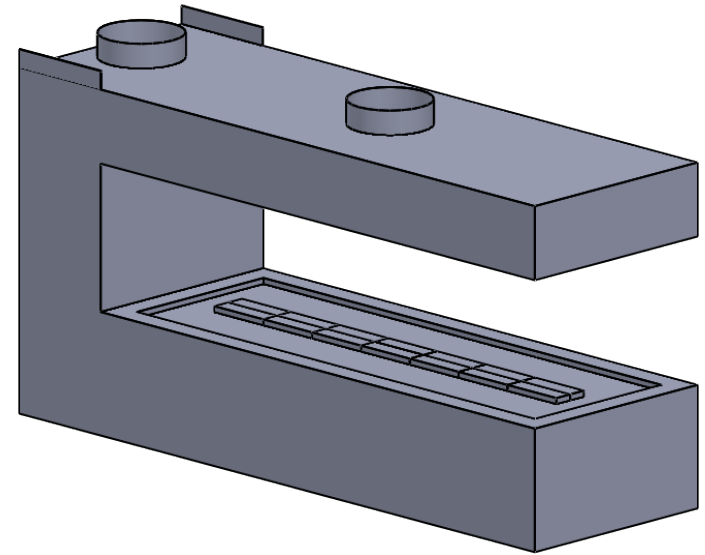

C820PFC
Power COOL-Pack
36D Top Intake

**PRELIMINARY
DRAWING ONLY**

EXAMPLE CONFIGURATION	UNLESS OTHERWISE SPECIFIED	DATE
MONTIGO COMMERCIAL FIREPLACES ARE CUSTOM BUILT FOR EACH PROJECT. THIS DRAWING IS FOR REFERENCE ONLY. FLUE AND AIR INTAKE SIZES ARE SUBJECT TO CHANGE DEPENDING ON VENT RUN.	DIMENSIONS ARE IN INCHES TOLERANCES: FRACTIONAL $\pm 1/8"$	15/10/2020

MONTIGO
the art of **fireplaces**
www.montigo.com