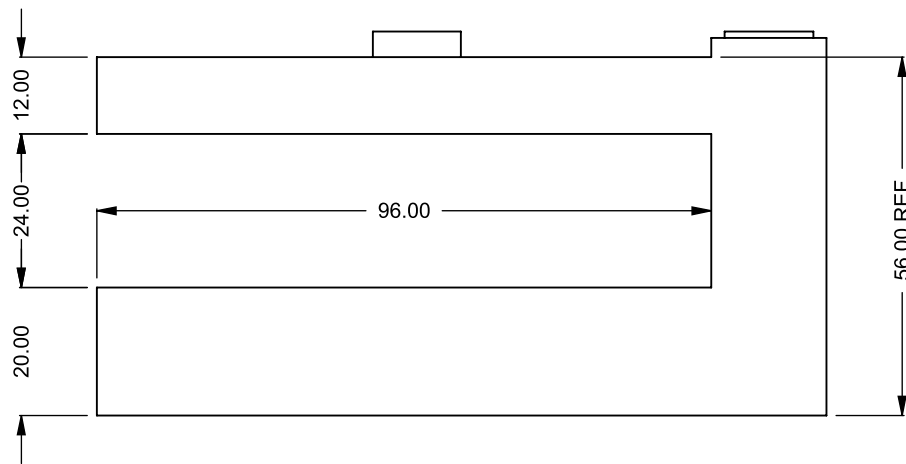

C820PFC
Power COOL-Pack
36D Top Intake

**PRELIMINARY
DRAWING ONLY**

EXAMPLE CONFIGURATION	UNLESS OTHERWISE SPECIFIED	DATE
MONTIGO COMMERCIAL FIREPLACES ARE CUSTOM BUILT FOR EACH PROJECT. THIS DRAWING IS FOR REFERENCE ONLY. FLUE AND AIR INTAKE SIZES ARE SUBJECT TO CHANGE DEPENDING ON VENT RUN.	DIMENSIONS ARE IN INCHES TOLERANCES: FRACTIONAL $\pm 1/8"$	15/10/2020

MONTIGO
the art of **fireplaces**
www.montigo.com