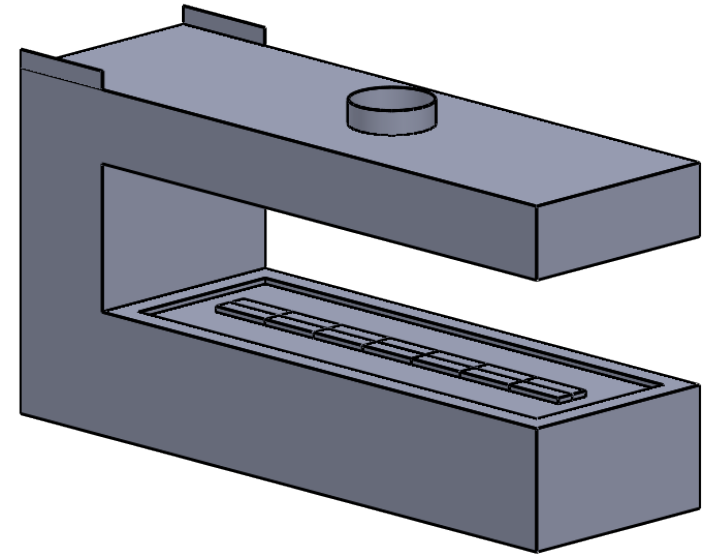

C820PFC
 Power COOL-Pack
36D Bottom Intake

**PRELIMINARY
 DRAWING ONLY** 

EXAMPLE CONFIGURATION	UNLESS OTHERWISE SPECIFIED	DATE
MONTIGO COMMERCIAL FIREPLACES ARE CUSTOM BUILT FOR EACH PROJECT. THIS DRAWING IS FOR REFERENCE ONLY. FLUE AND AIR INTAKE SIZES ARE SUBJECT TO CHANGE DEPENDING ON VENT RUN.	DIMENSIONS ARE IN INCHES TOLERANCES: FRACTIONAL $\pm 1/8"$	15/10/2020

MONTIGO
 the art of **fireplaces**
www.montigo.com

C820PFC
 Power COOL-Pack
 36D Rear Intake

**PRELIMINARY
 DRAWING ONLY** 

EXAMPLE CONFIGURATION	UNLESS OTHERWISE SPECIFIED	DATE
MONTIGO COMMERCIAL FIREPLACES ARE CUSTOM BUILT FOR EACH PROJECT. THIS DRAWING IS FOR REFERENCE ONLY. FLUE AND AIR INTAKE SIZES ARE SUBJECT TO CHANGE DEPENDING ON VENT RUN.	DIMENSIONS ARE IN INCHES TOLERANCES: FRACTIONAL $\pm 1/8"$	15/10/2020