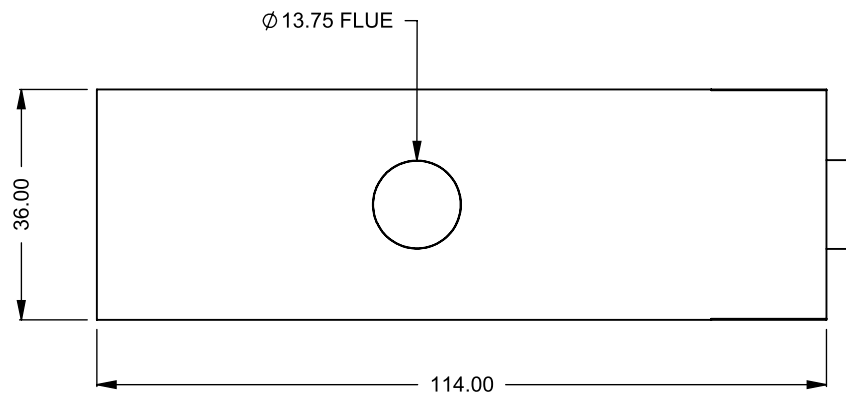

C820PFC
Power COOL-Pack
36D Rear Intake

**PRELIMINARY
DRAWING ONLY**

EXAMPLE CONFIGURATION	UNLESS OTHERWISE SPECIFIED	DATE
MONTIGO COMMERCIAL FIREPLACES ARE CUSTOM BUILT FOR EACH PROJECT. THIS DRAWING IS FOR REFERENCE ONLY. FLUE AND AIR INTAKE SIZES ARE SUBJECT TO CHANGE DEPENDING ON VENT RUN.	DIMENSIONS ARE IN INCHES TOLERANCES: FRACTIONAL $\pm 1/8"$	15/10/2020

MONTIGO
the art of **fireplaces**
www.montigo.com