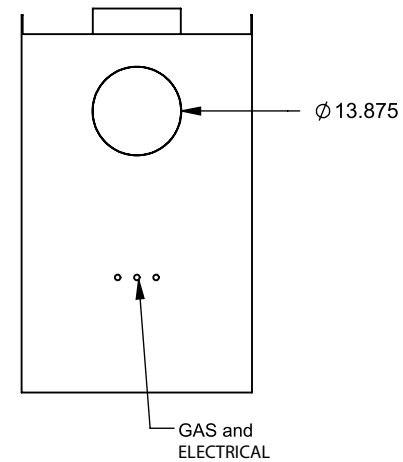

C820PFC
Power COOL-Pack
36D Rear Intake

**PRELIMINARY
DRAWING ONLY**

EXAMPLE CONFIGURATION	UNLESS OTHERWISE SPECIFIED	DATE
MONTIGO COMMERCIAL FIREPLACES ARE CUSTOM BUILT FOR EACH PROJECT. THIS DRAWING IS FOR REFERENCE ONLY. FLUE AND AIR INTAKE SIZES ARE SUBJECT TO CHANGE DEPENDING ON VENT RUN.	DIMENSIONS ARE IN INCHES TOLERANCES: FRACTIONAL $\pm 1/8"$	15/10/2020

MONTIGO
the art of **fireplaces**
www.montigo.com