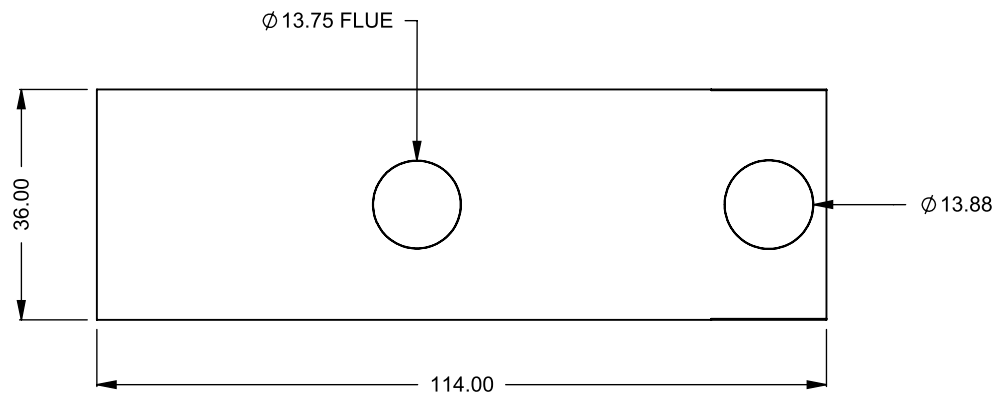

C820PFC
Power COOL-Pack
36D Top Intake

**PRELIMINARY
DRAWING ONLY**

EXAMPLE CONFIGURATION	UNLESS OTHERWISE SPECIFIED	DATE
MONTIGO COMMERCIAL FIREPLACES ARE CUSTOM BUILT FOR EACH PROJECT. THIS DRAWING IS FOR REFERENCE ONLY. FLUE AND AIR INTAKE SIZES ARE SUBJECT TO CHANGE DEPENDING ON VENT RUN.	DIMENSIONS ARE IN INCHES TOLERANCES: FRACTIONAL $\pm 1/8"$	15/10/2020

MONTIGO
the art of **fireplaces**
www.montigo.com