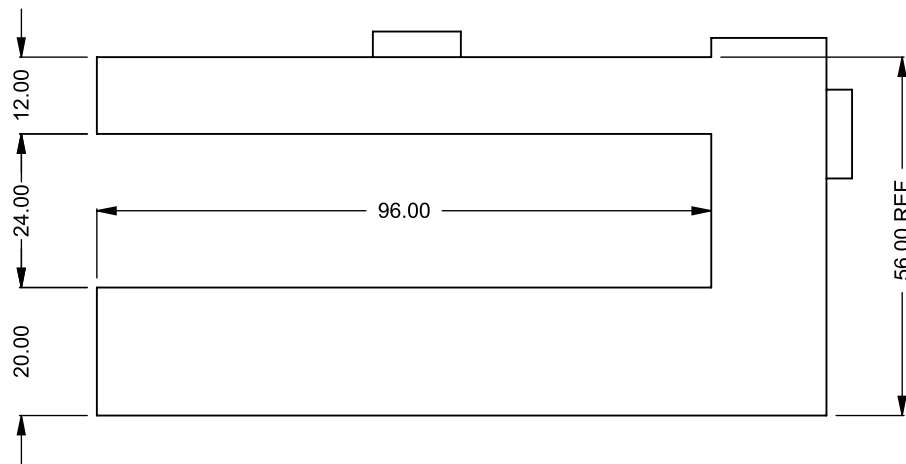

C820PFC
Power COOL-Pack
36D Rear Intake

**PRELIMINARY
DRAWING ONLY**

EXAMPLE CONFIGURATION	UNLESS OTHERWISE SPECIFIED	DATE
MONTIGO COMMERCIAL FIREPLACES ARE CUSTOM BUILT FOR EACH PROJECT. THIS DRAWING IS FOR REFERENCE ONLY. FLUE AND AIR INTAKE SIZES ARE SUBJECT TO CHANGE DEPENDING ON VENT RUN.	DIMENSIONS ARE IN INCHES TOLERANCES: FRACTIONAL $\pm 1/8"$	15/10/2020

MONTIGO
the art of **fireplaces**
www.montigo.com