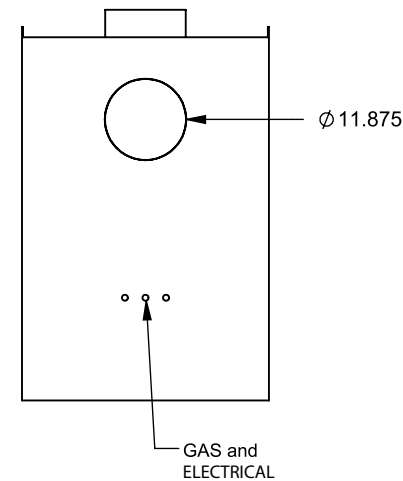

C720PFC
Power COOL-Pack
36D Rear Intake

**PRELIMINARY
DRAWING ONLY**

EXAMPLE CONFIGURATION	UNLESS OTHERWISE SPECIFIED	DATE
MONTIGO COMMERCIAL FIREPLACES ARE CUSTOM BUILT FOR EACH PROJECT. THIS DRAWING IS FOR REFERENCE ONLY. FLUE AND AIR INTAKE SIZES ARE SUBJECT TO CHANGE DEPENDING ON VENT RUN.	DIMENSIONS ARE IN INCHES TOLERANCES: FRACTIONAL $\pm 1/8"$	15/10/2020

MONTIGO
the art of **fireplaces**
www.montigo.com