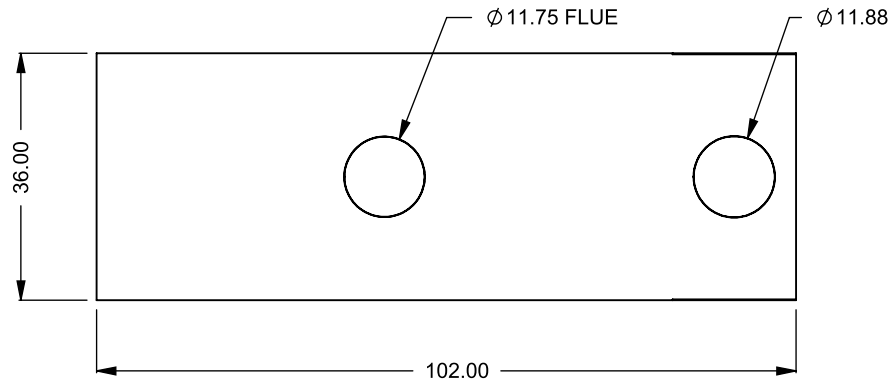

C720PFC
Power COOL-Pack
36D Top Intake

**PRELIMINARY
DRAWING ONLY**

EXAMPLE CONFIGURATION	UNLESS OTHERWISE SPECIFIED	DATE
MONTIGO COMMERCIAL FIREPLACES ARE CUSTOM BUILT FOR EACH PROJECT. THIS DRAWING IS FOR REFERENCE ONLY. FLUE AND AIR INTAKE SIZES ARE SUBJECT TO CHANGE DEPENDING ON VENT RUN.	DIMENSIONS ARE IN INCHES TOLERANCES: FRACTIONAL $\pm 1/8"$	15/10/2020

MONTIGO
the art of **fireplaces**
www.montigo.com