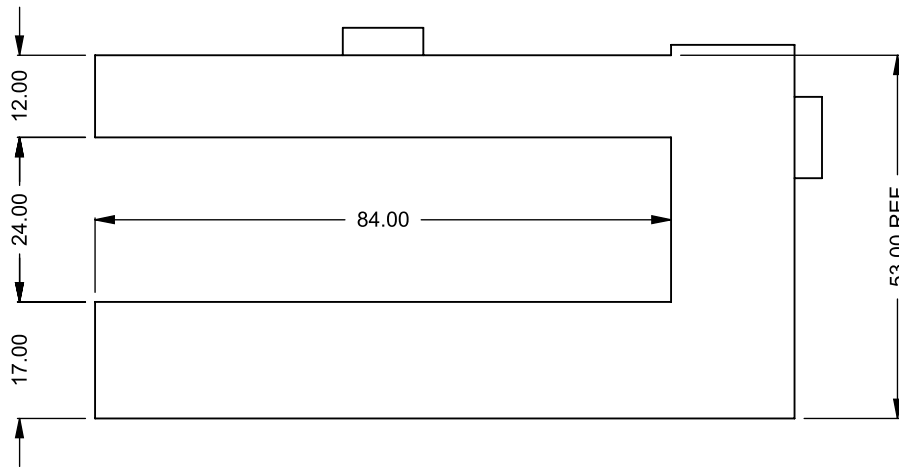

C720PFC
Power COOL-Pack
36D Rear Intake

**PRELIMINARY
DRAWING ONLY**

EXAMPLE CONFIGURATION	UNLESS OTHERWISE SPECIFIED	DATE
MONTIGO COMMERCIAL FIREPLACES ARE CUSTOM BUILT FOR EACH PROJECT. THIS DRAWING IS FOR REFERENCE ONLY. FLUE AND AIR INTAKE SIZES ARE SUBJECT TO CHANGE DEPENDING ON VENT RUN.	DIMENSIONS ARE IN INCHES TOLERANCES: FRACTIONAL $\pm 1/8"$	15/10/2020

MONTIGO
the art of **fireplaces**
www.montigo.com