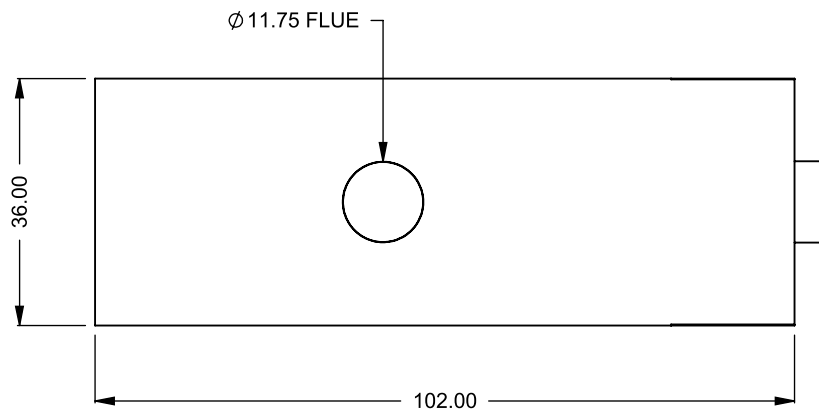

C720PFC
Power COOL-Pack
36D Rear Intake

**PRELIMINARY
DRAWING ONLY**

EXAMPLE CONFIGURATION	UNLESS OTHERWISE SPECIFIED	DATE
MONTIGO COMMERCIAL FIREPLACES ARE CUSTOM BUILT FOR EACH PROJECT. THIS DRAWING IS FOR REFERENCE ONLY. FLUE AND AIR INTAKE SIZES ARE SUBJECT TO CHANGE DEPENDING ON VENT RUN.	DIMENSIONS ARE IN INCHES TOLERANCES: FRACTIONAL $\pm 1/8"$	15/10/2020

MONTIGO
the art of **fireplaces**
www.montigo.com