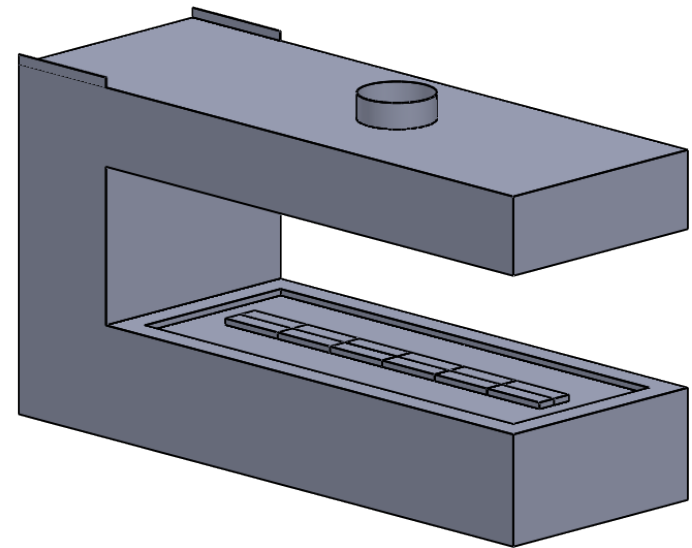

C720PFC
 Power COOL-Pack
36D Bottom Intake

**PRELIMINARY
 DRAWING ONLY** 

EXAMPLE CONFIGURATION	UNLESS OTHERWISE SPECIFIED	DATE
MONTIGO COMMERCIAL FIREPLACES ARE CUSTOM BUILT FOR EACH PROJECT. THIS DRAWING IS FOR REFERENCE ONLY. FLUE AND AIR INTAKE SIZES ARE SUBJECT TO CHANGE DEPENDING ON VENT RUN.	DIMENSIONS ARE IN INCHES TOLERANCES: FRACTIONAL $\pm 1/8"$	15/10/2020

MONTIGO
 the art of **fireplaces**
 www.montigo.com

C720PFC
 Power COOL-Pack
36D Rear Intake

**PRELIMINARY
 DRAWING ONLY** 

EXAMPLE CONFIGURATION	UNLESS OTHERWISE SPECIFIED	DATE
MONTIGO COMMERCIAL FIREPLACES ARE CUSTOM BUILT FOR EACH PROJECT. THIS DRAWING IS FOR REFERENCE ONLY. FLUE AND AIR INTAKE SIZES ARE SUBJECT TO CHANGE DEPENDING ON VENT RUN.	DIMENSIONS ARE IN INCHES TOLERANCES: FRACTIONAL $\pm 1/8"$	15/10/2020