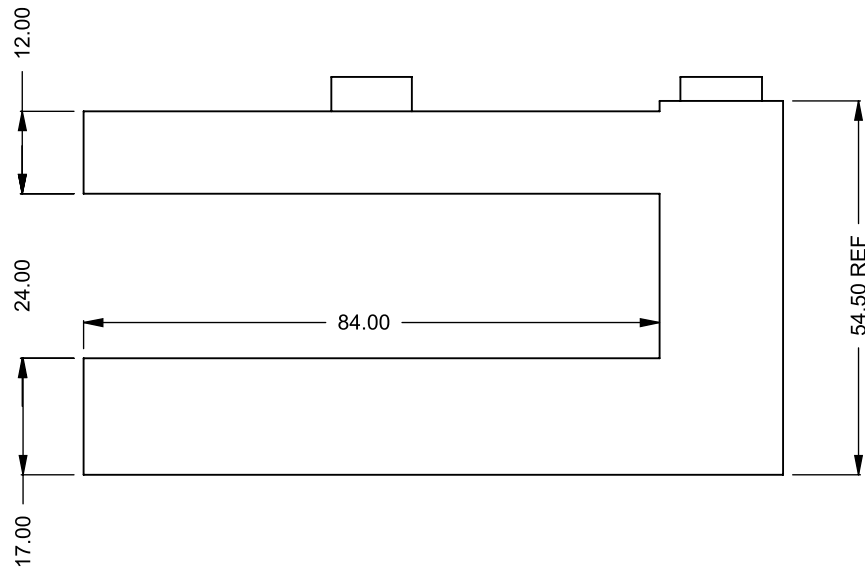

C720PFC
Power COOL-Pack
36D Top Intake

**PRELIMINARY
DRAWING ONLY**

EXAMPLE CONFIGURATION	UNLESS OTHERWISE SPECIFIED	DATE
MONTIGO COMMERCIAL FIREPLACES ARE CUSTOM BUILT FOR EACH PROJECT. THIS DRAWING IS FOR REFERENCE ONLY. FLUE AND AIR INTAKE SIZES ARE SUBJECT TO CHANGE DEPENDING ON VENT RUN.	DIMENSIONS ARE IN INCHES TOLERANCES: FRACTIONAL $\pm 1/8"$	15/10/2020

MONTIGO
the art of **fireplaces**
www.montigo.com