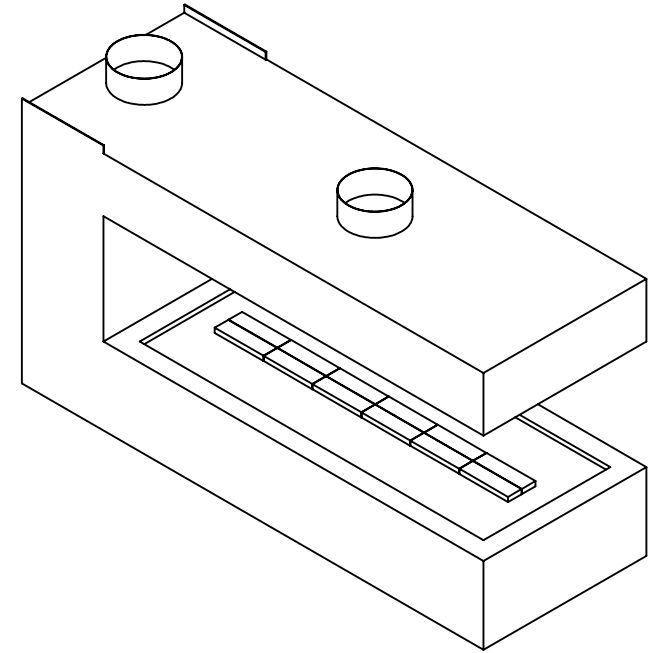

C720PFC
Power COOL-Pack
36D Top Intake

**PRELIMINARY
DRAWING ONLY**

EXAMPLE CONFIGURATION	UNLESS OTHERWISE SPECIFIED	DATE
MONTIGO COMMERCIAL FIREPLACES ARE CUSTOM BUILT FOR EACH PROJECT. THIS DRAWING IS FOR REFERENCE ONLY. FLUE AND AIR INTAKE SIZES ARE SUBJECT TO CHANGE DEPENDING ON VENT RUN.	DIMENSIONS ARE IN INCHES TOLERANCES: FRACTIONAL $\pm 1/8"$	15/10/2020

MONTIGO
the art of **fireplaces**
www.montigo.com