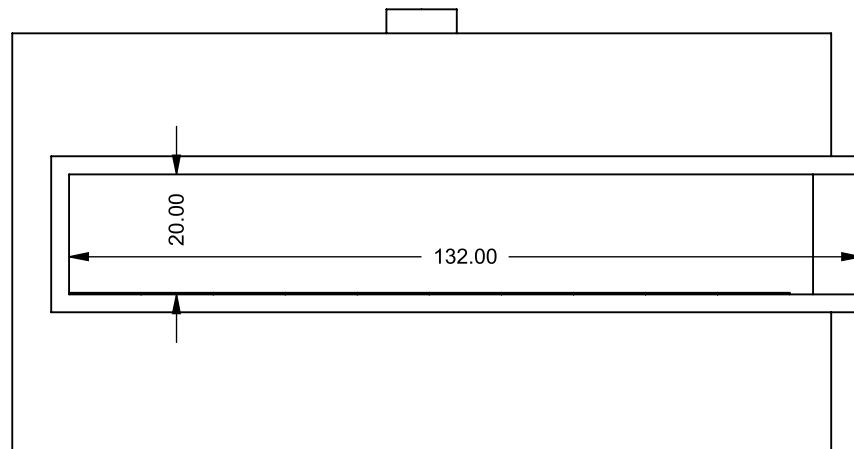

C1120CR
Power COOL-Pack
Rear Intake

**PRELIMINARY
DRAWING ONLY**

EXAMPLE CONFIGURATION

MONTIGO COMMERCIAL FIREPLACES ARE CUSTOM BUILT FOR EACH PROJECT. THIS DRAWING IS FOR REFERENCE ONLY.

FLUE AND AIR INTAKE SIZES ARE SUBJECT TO CHANGE DEPENDING ON VENT RUN.

UNLESS OTHERWISE SPECIFIED

DIMENSIONS ARE IN INCHES
TOLERANCES: FRACTIONAL $\pm 1/8"$

DATE

15/10/2020

MONTIGO
the art of **fireplaces**
www.montigo.com