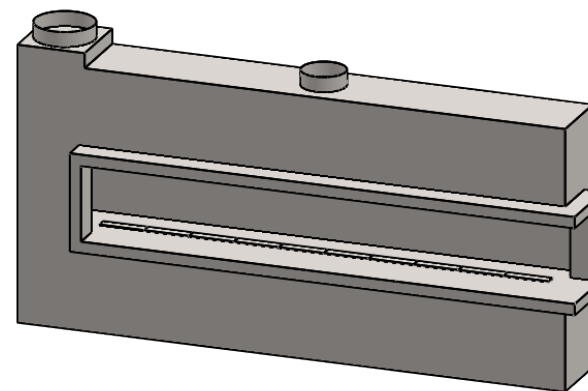

C1120CR
Power COOL-Pack
Top One Side Left Intake

**PRELIMINARY
DRAWING ONLY**

EXAMPLE CONFIGURATION	UNLESS OTHERWISE SPECIFIED	DATE
MONTIGO COMMERCIAL FIREPLACES ARE CUSTOM BUILT FOR EACH PROJECT. THIS DRAWING IS FOR REFERENCE ONLY. FLUE AND AIR INTAKE SIZES ARE SUBJECT TO CHANGE DEPENDING ON VENT RUN.	DIMENSIONS ARE IN INCHES TOLERANCES: FRACTIONAL $\pm 1/8"$	15/10/2020

MONTIGO
the art of **fireplaces**
www.montigo.com