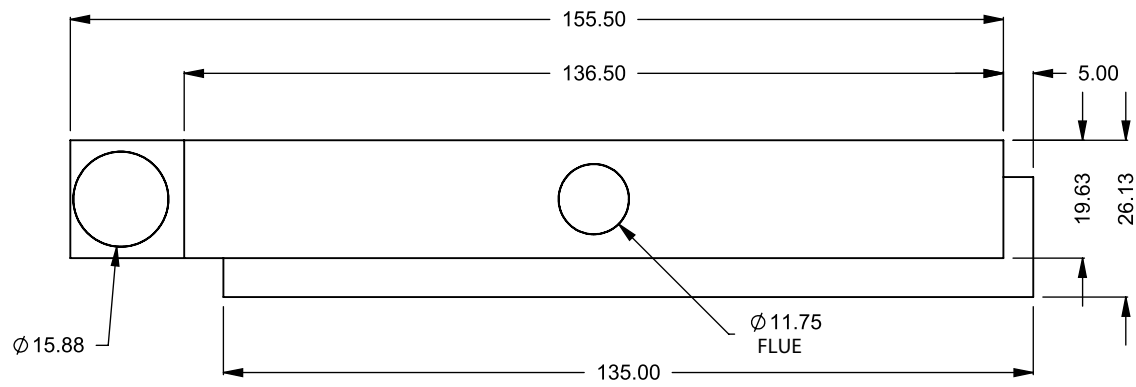

FLUE AND AIR INTAKE SIZES ARE SUBJECT TO CHANGE DEPENDING ON VENT RUN.

**UNLESS OTHERWISE SPECIFIED**

DIMENSIONS ARE IN INCHES  
TOLERANCES: FRACTIONAL  $\pm 1/8"$

**DATE**

15/10/2020

**MONTIGO**  
the art of **fireplaces**  
www.montigo.com