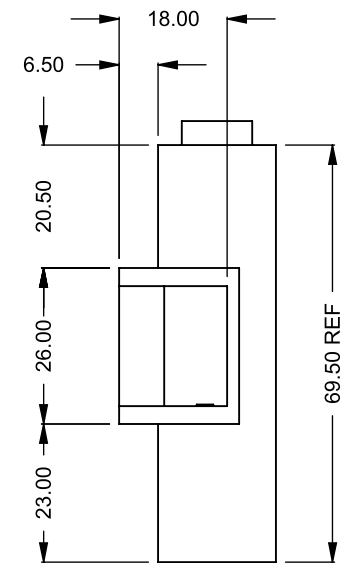

FLUE AND AIR INTAKE SIZES ARE SUBJECT TO CHANGE DEPENDING ON VENT RUN.

**UNLESS OTHERWISE SPECIFIED**

DIMENSIONS ARE IN INCHES  
TOLERANCES: FRACTIONAL  $\pm 1/8"$

**DATE**

15/10/2020

**MONTIGO**  
the art of **fireplaces**  
www.montigo.com