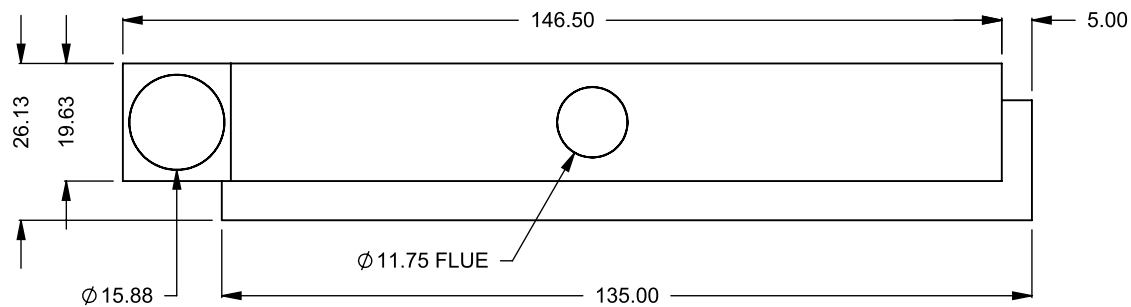

C1120CR
Power COOL-Pack
Top One Side Left Intake

**PRELIMINARY
DRAWING ONLY**

EXAMPLE CONFIGURATION	UNLESS OTHERWISE SPECIFIED	DATE
MONTIGO COMMERCIAL FIREPLACES ARE CUSTOM BUILT FOR EACH PROJECT. THIS DRAWING IS FOR REFERENCE ONLY. FLUE AND AIR INTAKE SIZES ARE SUBJECT TO CHANGE DEPENDING ON VENT RUN.	DIMENSIONS ARE IN INCHES TOLERANCES: FRACTIONAL $\pm 1/8"$	15/10/2020

MONTIGO
the art of **fireplaces**
www.montigo.com