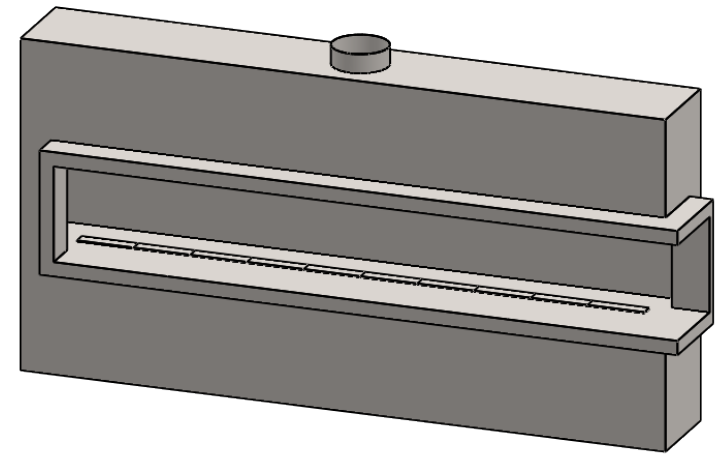

C1120CR
Power COOL-Pack
Rear Intake

**PRELIMINARY
DRAWING ONLY**

EXAMPLE CONFIGURATION

MONTIGO COMMERCIAL FIREPLACES ARE CUSTOM BUILT FOR EACH PROJECT. THIS DRAWING IS FOR REFERENCE ONLY.

FLUE AND AIR INTAKE SIZES ARE SUBJECT TO CHANGE DEPENDING ON VENT RUN.

UNLESS OTHERWISE SPECIFIED

DIMENSIONS ARE IN INCHES
TOLERANCES: FRACTIONAL $\pm 1/8"$

DATE

15/10/2020

MONTIGO
the art of **fireplaces**
www.montigo.com