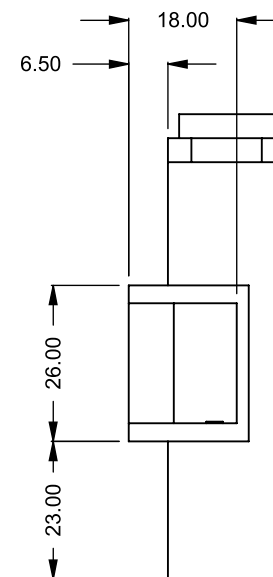

C1120CR
Power COOL-Pack
Top One Side Left Intake

**PRELIMINARY
DRAWING ONLY**

EXAMPLE CONFIGURATION	UNLESS OTHERWISE SPECIFIED	DATE
MONTIGO COMMERCIAL FIREPLACES ARE CUSTOM BUILT FOR EACH PROJECT. THIS DRAWING IS FOR REFERENCE ONLY. FLUE AND AIR INTAKE SIZES ARE SUBJECT TO CHANGE DEPENDING ON VENT RUN.	DIMENSIONS ARE IN INCHES TOLERANCES: FRACTIONAL $\pm 1/8"$	15/10/2020

MONTIGO
the art of **fireplaces**
www.montigo.com