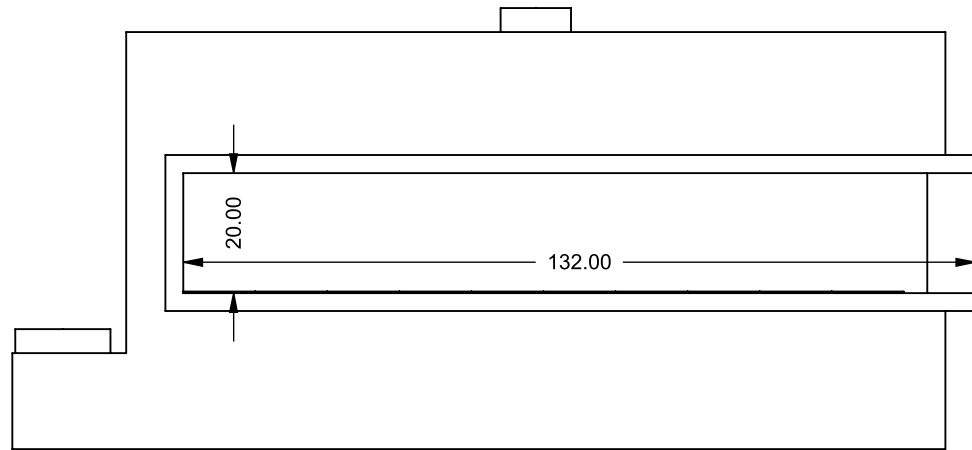

FLUE AND AIR INTAKE SIZES ARE SUBJECT TO CHANGE DEPENDING ON VENT RUN.

**UNLESS OTHERWISE SPECIFIED**

DIMENSIONS ARE IN INCHES  
TOLERANCES: FRACTIONAL  $\pm 1/8"$

**DATE**

15/10/2020

**MONTIGO**  
the art of **fireplaces**  
www.montigo.com