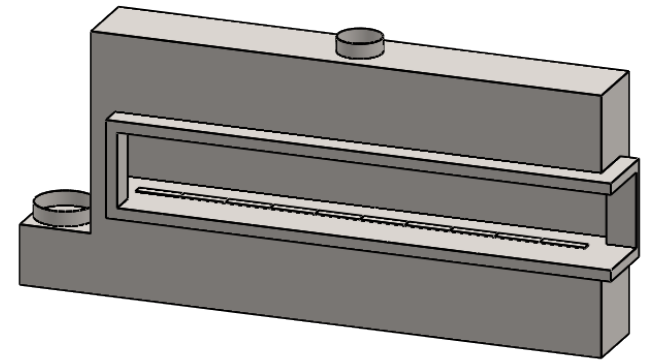

FLUE AND AIR INTAKE SIZES ARE SUBJECT TO CHANGE DEPENDING ON VENT RUN.

**UNLESS OTHERWISE SPECIFIED**

DIMENSIONS ARE IN INCHES  
TOLERANCES: FRACTIONAL  $\pm 1/8"$

**DATE**

15/10/2020

**MONTIGO**  
the art of **fireplaces**  
www.montigo.com