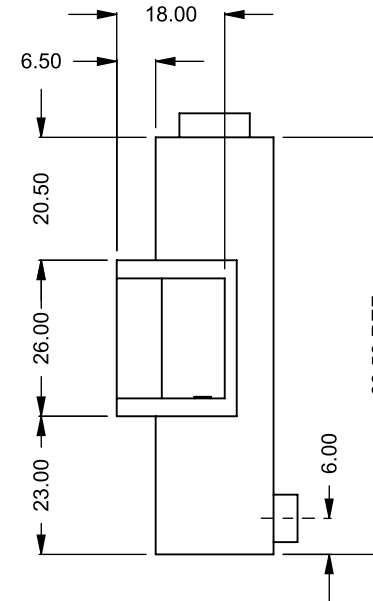

C1120CR
Power COOL-Pack
Rear Intake

**PRELIMINARY
DRAWING ONLY**

EXAMPLE CONFIGURATION

MONTIGO COMMERCIAL FIREPLACES ARE CUSTOM BUILT FOR EACH PROJECT. THIS DRAWING IS FOR REFERENCE ONLY.

FLUE AND AIR INTAKE SIZES ARE SUBJECT TO CHANGE DEPENDING ON VENT RUN.

UNLESS OTHERWISE SPECIFIED

DIMENSIONS ARE IN INCHES
TOLERANCES: FRACTIONAL $\pm 1/8"$

DATE

15/10/2020

MONTIGO
the art of **fireplaces**
www.montigo.com