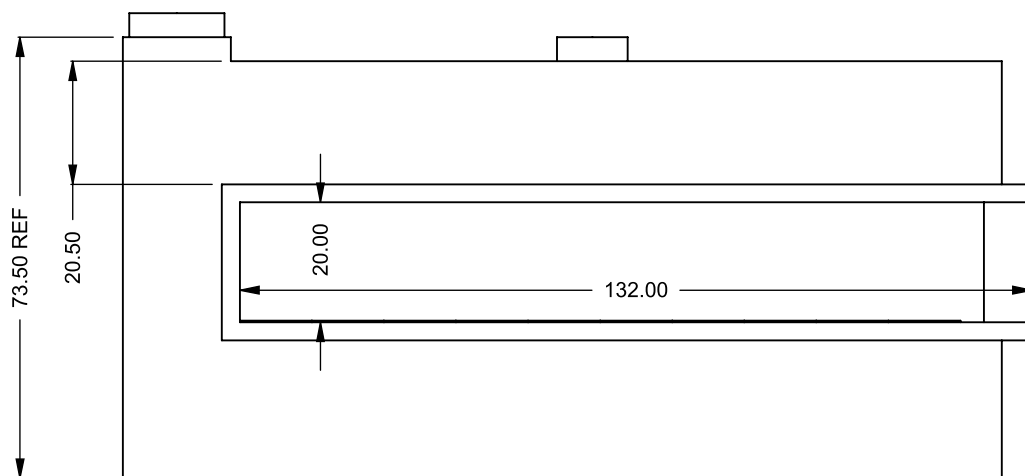

C1120CR
Power COOL-Pack
Top One Side Left Intake

**PRELIMINARY
DRAWING ONLY**

EXAMPLE CONFIGURATION	UNLESS OTHERWISE SPECIFIED	DATE
MONTIGO COMMERCIAL FIREPLACES ARE CUSTOM BUILT FOR EACH PROJECT. THIS DRAWING IS FOR REFERENCE ONLY. FLUE AND AIR INTAKE SIZES ARE SUBJECT TO CHANGE DEPENDING ON VENT RUN.	DIMENSIONS ARE IN INCHES TOLERANCES: FRACTIONAL $\pm 1/8"$	15/10/2020

MONTIGO
the art of **fireplaces**
www.montigo.com