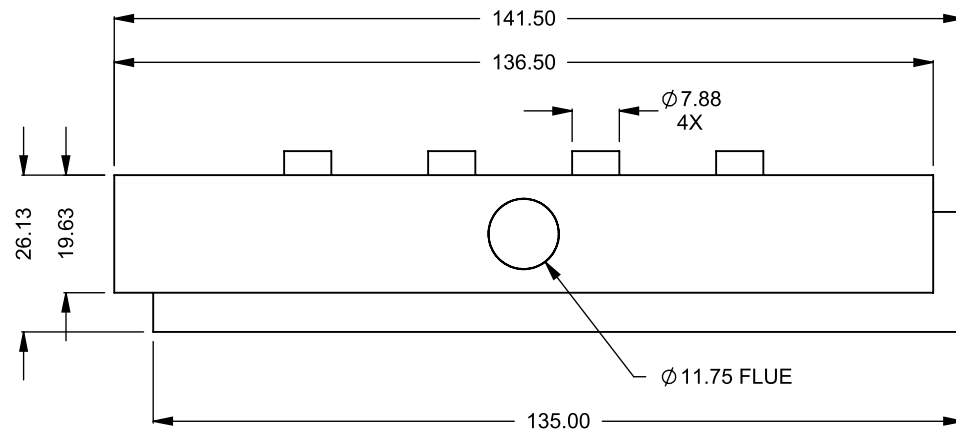

C1120CR
Power COOL-Pack
Rear Intake

**PRELIMINARY
DRAWING ONLY**

EXAMPLE CONFIGURATION

MONTIGO COMMERCIAL FIREPLACES ARE CUSTOM BUILT FOR EACH PROJECT. THIS DRAWING IS FOR REFERENCE ONLY.

FLUE AND AIR INTAKE SIZES ARE SUBJECT TO CHANGE DEPENDING ON VENT RUN.

UNLESS OTHERWISE SPECIFIED

DIMENSIONS ARE IN INCHES
TOLERANCES: FRACTIONAL $\pm 1/8"$

DATE

15/10/2020

MONTIGO
the art of **fireplaces**
www.montigo.com