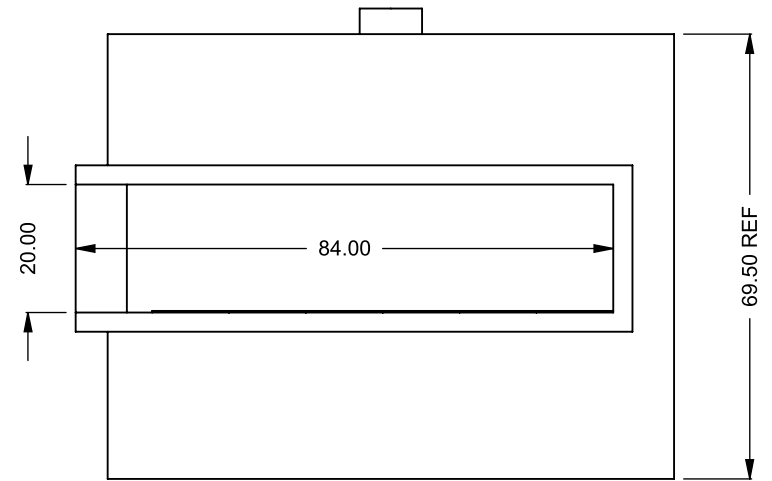

C720CL
Power COOL-Pack
Rear Intake

**PRELIMINARY
DRAWING ONLY**

EXAMPLE CONFIGURATION	UNLESS OTHERWISE SPECIFIED	DATE
MONTIGO COMMERCIAL FIREPLACES ARE CUSTOM BUILT FOR EACH PROJECT. THIS DRAWING IS FOR REFERENCE ONLY. FLUE AND AIR INTAKE SIZES ARE SUBJECT TO CHANGE DEPENDING ON VENT RUN.	DIMENSIONS ARE IN INCHES TOLERANCES: FRACTIONAL $\pm 1/8"$	15/10/2020

MONTIGO
the art of **fireplaces**
www.montigo.com