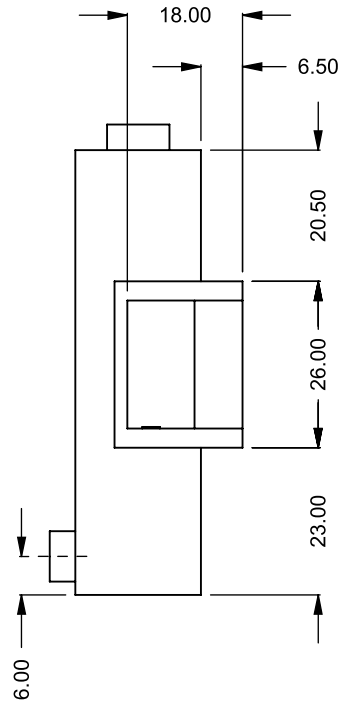

C720CL
Power COOL-Pack
Rear Intake

**PRELIMINARY
DRAWING ONLY**

EXAMPLE CONFIGURATION	UNLESS OTHERWISE SPECIFIED	DATE
MONTIGO COMMERCIAL FIREPLACES ARE CUSTOM BUILT FOR EACH PROJECT. THIS DRAWING IS FOR REFERENCE ONLY. FLUE AND AIR INTAKE SIZES ARE SUBJECT TO CHANGE DEPENDING ON VENT RUN.	DIMENSIONS ARE IN INCHES TOLERANCES: FRACTIONAL $\pm 1/8"$	15/10/2020

MONTIGO
the art of **fireplaces**
www.montigo.com