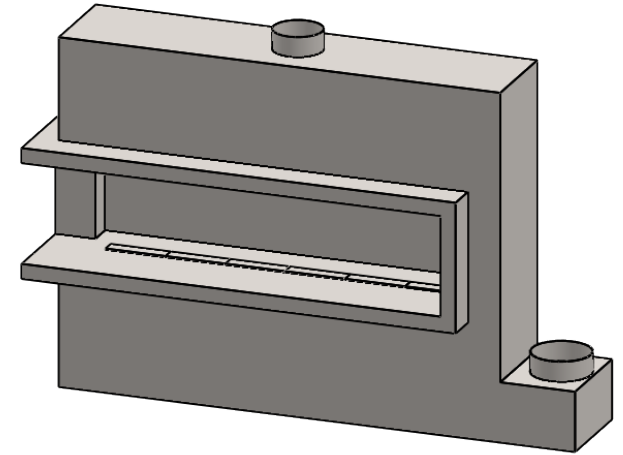

C720CL
Power COOL-Pack
One Side Right Intake

**PRELIMINARY
DRAWING ONLY**

EXAMPLE CONFIGURATION

MONTIGO COMMERCIAL FIREPLACES ARE CUSTOM BUILT FOR EACH PROJECT. THIS DRAWING IS FOR REFERENCE ONLY.

FLUE AND AIR INTAKE SIZES ARE SUBJECT TO CHANGE DEPENDING ON VENT RUN.

UNLESS OTHERWISE SPECIFIED

DIMENSIONS ARE IN INCHES
TOLERANCES: FRACTIONAL $\pm 1/8"$

DATE

15/10/2020

MONTIGO
the art of **fireplaces**

www.montigo.com