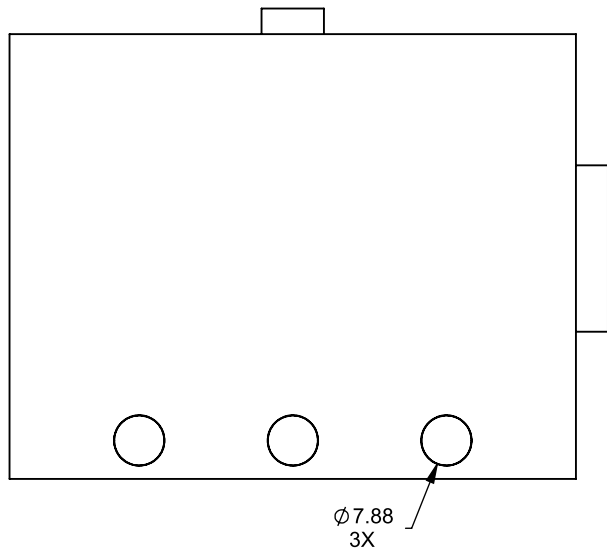

C720CL
Power COOL-Pack
Rear Intake

**PRELIMINARY
DRAWING ONLY**

EXAMPLE CONFIGURATION	UNLESS OTHERWISE SPECIFIED	DATE
MONTIGO COMMERCIAL FIREPLACES ARE CUSTOM BUILT FOR EACH PROJECT. THIS DRAWING IS FOR REFERENCE ONLY. FLUE AND AIR INTAKE SIZES ARE SUBJECT TO CHANGE DEPENDING ON VENT RUN.	DIMENSIONS ARE IN INCHES TOLERANCES: FRACTIONAL $\pm 1/8"$	15/10/2020

MONTIGO
the art of **fireplaces**
www.montigo.com