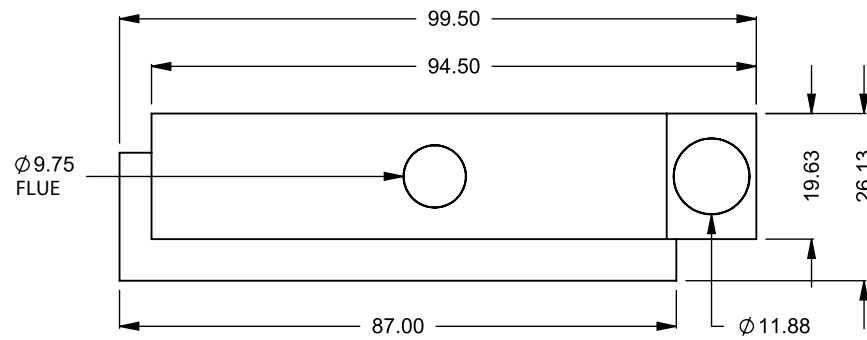

C720CL
Power COOL-Pack
Top One Side Right Intake

**PRELIMINARY
DRAWING ONLY**

EXAMPLE CONFIGURATION	UNLESS OTHERWISE SPECIFIED	DATE
MONTIGO COMMERCIAL FIREPLACES ARE CUSTOM BUILT FOR EACH PROJECT. THIS DRAWING IS FOR REFERENCE ONLY. FLUE AND AIR INTAKE SIZES ARE SUBJECT TO CHANGE DEPENDING ON VENT RUN.	DIMENSIONS ARE IN INCHES TOLERANCES: FRACTIONAL $\pm 1/8"$	15/10/2020

MONTIGO
the art of **fireplaces**
www.montigo.com