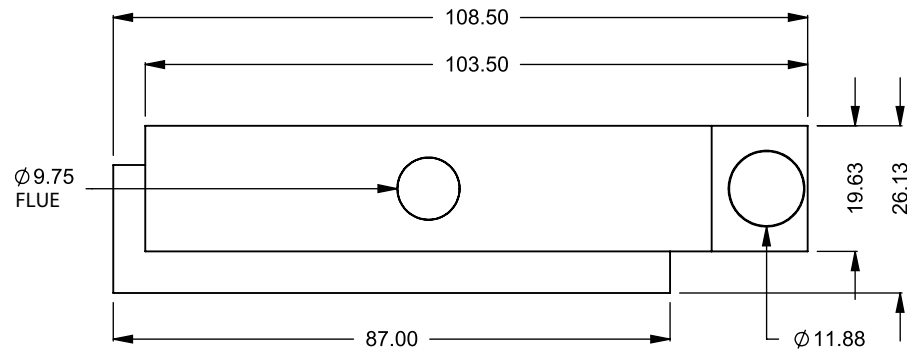

C720CL
Power COOL-Pack
One Side Right Intake

**PRELIMINARY
DRAWING ONLY**

EXAMPLE CONFIGURATION

MONTIGO COMMERCIAL FIREPLACES ARE CUSTOM BUILT FOR EACH PROJECT. THIS DRAWING IS FOR REFERENCE ONLY.

FLUE AND AIR INTAKE SIZES ARE SUBJECT TO CHANGE DEPENDING ON VENT RUN.

UNLESS OTHERWISE SPECIFIED

DIMENSIONS ARE IN INCHES
TOLERANCES: FRACTIONAL $\pm 1/8"$

DATE

15/10/2020

MONTIGO
the art of **fireplaces**

www.montigo.com