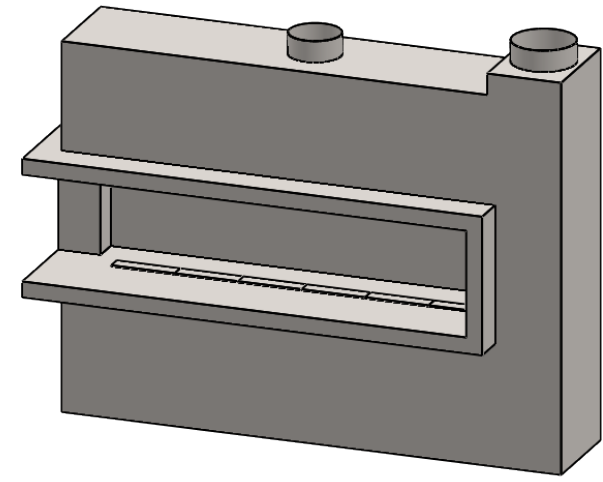

C720CL
Power COOL-Pack
Top One Side Right Intake

**PRELIMINARY
DRAWING ONLY**

EXAMPLE CONFIGURATION	UNLESS OTHERWISE SPECIFIED	DATE
MONTIGO COMMERCIAL FIREPLACES ARE CUSTOM BUILT FOR EACH PROJECT. THIS DRAWING IS FOR REFERENCE ONLY. FLUE AND AIR INTAKE SIZES ARE SUBJECT TO CHANGE DEPENDING ON VENT RUN.	DIMENSIONS ARE IN INCHES TOLERANCES: FRACTIONAL $\pm 1/8"$	15/10/2020

MONTIGO
the art of **fireplaces**
www.montigo.com