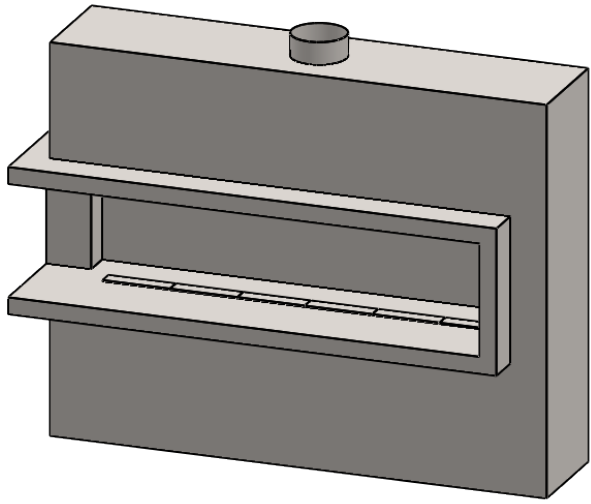

C720CL
Power COOL-Pack
Rear Intake

**PRELIMINARY
DRAWING ONLY**

EXAMPLE CONFIGURATION	UNLESS OTHERWISE SPECIFIED	DATE
MONTIGO COMMERCIAL FIREPLACES ARE CUSTOM BUILT FOR EACH PROJECT. THIS DRAWING IS FOR REFERENCE ONLY. FLUE AND AIR INTAKE SIZES ARE SUBJECT TO CHANGE DEPENDING ON VENT RUN.	DIMENSIONS ARE IN INCHES TOLERANCES: FRACTIONAL $\pm 1/8"$	15/10/2020

MONTIGO
the art of **fireplaces**
www.montigo.com