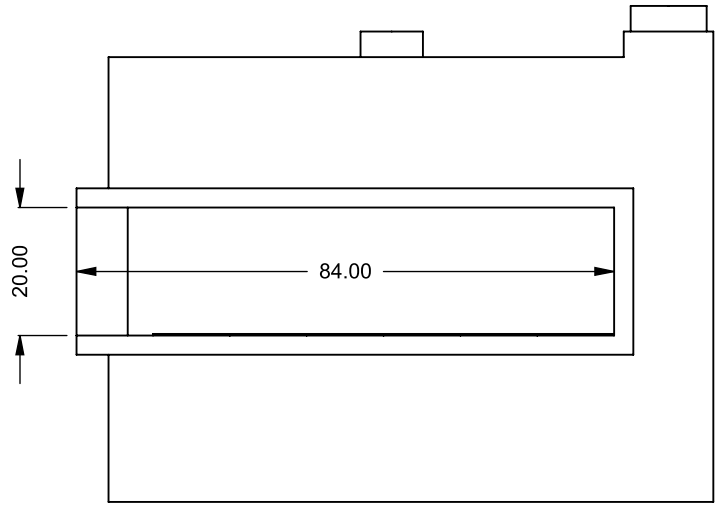

C720CL
Power COOL-Pack
Top One Side Right Intake

**PRELIMINARY
DRAWING ONLY**

EXAMPLE CONFIGURATION	UNLESS OTHERWISE SPECIFIED	DATE
MONTIGO COMMERCIAL FIREPLACES ARE CUSTOM BUILT FOR EACH PROJECT. THIS DRAWING IS FOR REFERENCE ONLY. FLUE AND AIR INTAKE SIZES ARE SUBJECT TO CHANGE DEPENDING ON VENT RUN.	DIMENSIONS ARE IN INCHES TOLERANCES: FRACTIONAL $\pm 1/8"$	15/10/2020

MONTIGO
the art of **fireplaces**
www.montigo.com