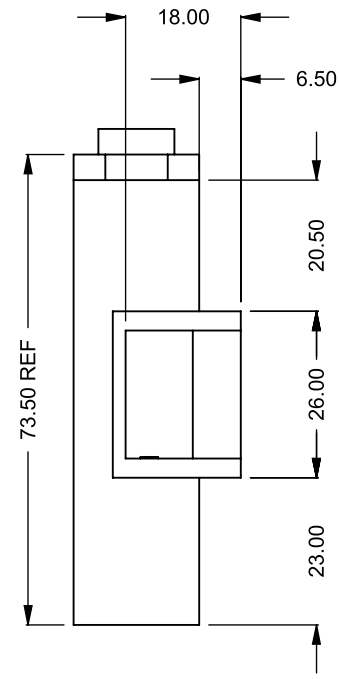

C720CL
Power COOL-Pack
Top One Side Right Intake

**PRELIMINARY
DRAWING ONLY**

EXAMPLE CONFIGURATION	UNLESS OTHERWISE SPECIFIED	DATE
MONTIGO COMMERCIAL FIREPLACES ARE CUSTOM BUILT FOR EACH PROJECT. THIS DRAWING IS FOR REFERENCE ONLY. FLUE AND AIR INTAKE SIZES ARE SUBJECT TO CHANGE DEPENDING ON VENT RUN.	DIMENSIONS ARE IN INCHES TOLERANCES: FRACTIONAL $\pm 1/8"$	15/10/2020

MONTIGO
the art of **fireplaces**
www.montigo.com