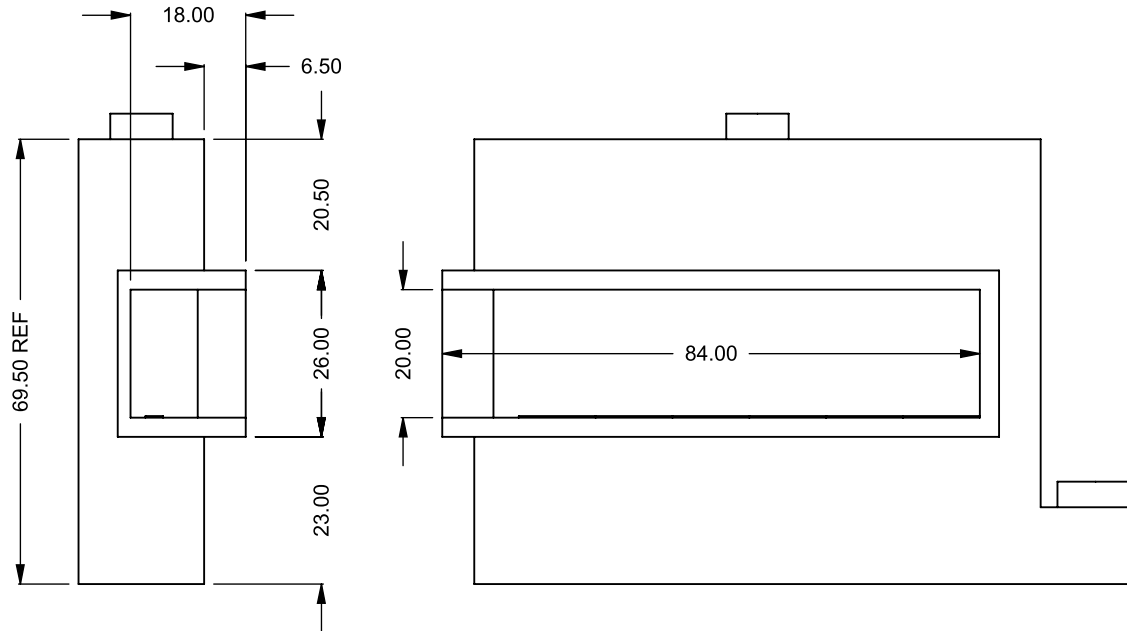

C720CL
Power COOL-Pack
One Side Right Intake

**PRELIMINARY
DRAWING ONLY**

EXAMPLE CONFIGURATION

MONTIGO COMMERCIAL FIREPLACES ARE CUSTOM BUILT FOR EACH PROJECT. THIS DRAWING IS FOR REFERENCE ONLY.

FLUE AND AIR INTAKE SIZES ARE SUBJECT TO CHANGE DEPENDING ON VENT RUN.

UNLESS OTHERWISE SPECIFIED

DIMENSIONS ARE IN INCHES
TOLERANCES: FRACTIONAL $\pm 1/8"$

DATE

15/10/2020

MONTIGO
the art of **fireplaces**

www.montigo.com