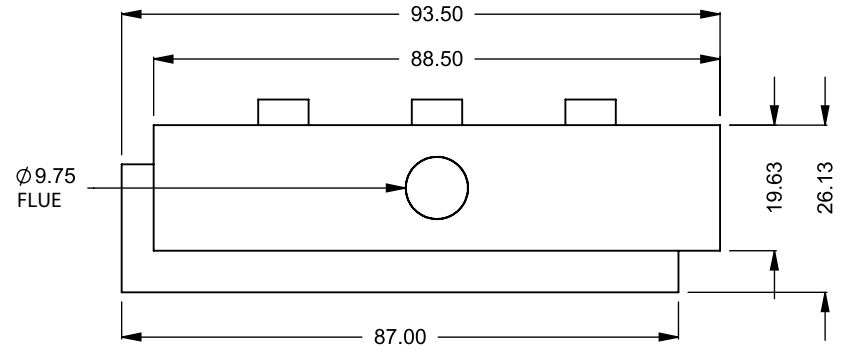

C720CL
Power COOL-Pack
Rear Intake

**PRELIMINARY
DRAWING ONLY**

EXAMPLE CONFIGURATION	UNLESS OTHERWISE SPECIFIED	DATE
MONTIGO COMMERCIAL FIREPLACES ARE CUSTOM BUILT FOR EACH PROJECT. THIS DRAWING IS FOR REFERENCE ONLY. FLUE AND AIR INTAKE SIZES ARE SUBJECT TO CHANGE DEPENDING ON VENT RUN.	DIMENSIONS ARE IN INCHES TOLERANCES: FRACTIONAL $\pm 1/8"$	15/10/2020

MONTIGO
the art of **fireplaces**
www.montigo.com