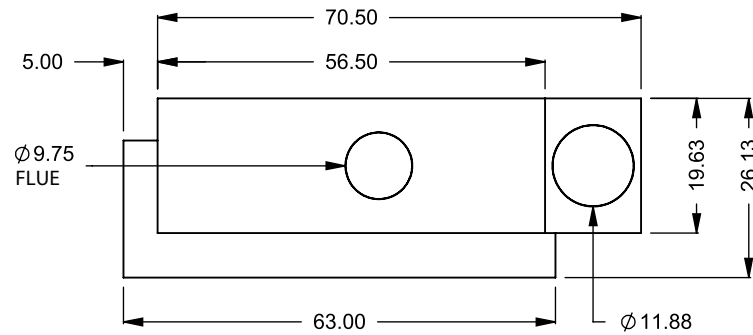

**PRELIMINARY
DRAWING ONLY**

EXAMPLE CONFIGURATION

MONTIGO COMMERCIAL FIREPLACES ARE CUSTOM BUILT FOR EACH PROJECT. THIS DRAWING IS FOR REFERENCE ONLY.

FLUE AND AIR INTAKE SIZES ARE SUBJECT TO CHANGE DEPENDING ON VENT RUN.

UNLESS OTHERWISE SPECIFIED

DIMENSIONS ARE IN INCHES
TOLERANCES: FRACTIONAL $\pm 1/8"$

DATE

15/10/2020

C520CL
COOL-Pack
Top One Side Right Intake

MONTIGO
the art of **fireplaces**
www.montigo.com