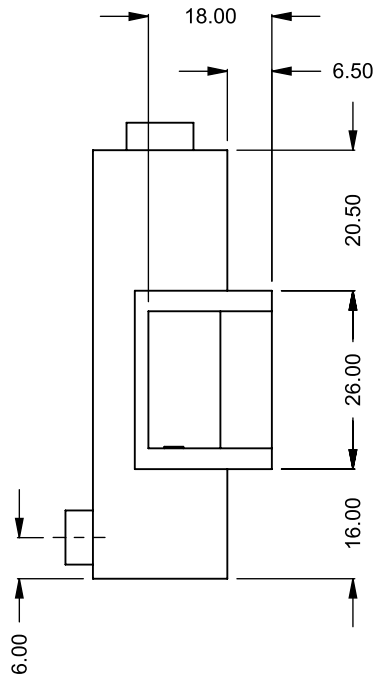

**C520CL**  
COOL-Pack  
**Bottom Intake**

**MONTIGO**  
the art of **fireplaces**  
www.montigo.com

Ø7.88  
2X

**C520CL**  
COOL-Pack  
**Rear Intake**

**PRELIMINARY  
DRAWING ONLY** 

EXAMPLE CONFIGURATION	UNLESS OTHERWISE SPECIFIED	DATE
<p>MONTIGO COMMERCIAL FIREPLACES ARE CUSTOM BUILT FOR EACH PROJECT. THIS DRAWING IS FOR REFERENCE ONLY.</p> <p>FLUE AND AIR INTAKE SIZES ARE SUBJECT TO CHANGE DEPENDING ON VENT RUN.</p>	<p>DIMENSIONS ARE IN INCHES TOLERANCES: FRACTIONAL ± 1/8"</p>	<p>15/10/2020</p>

FLUE AND AIR INTAKE SIZES ARE SUBJECT TO CHANGE DEPENDING ON VENT RUN.

**UNLESS OTHERWISE SPECIFIED**

DIMENSIONS ARE IN INCHES  
TOLERANCES: FRACTIONAL  $\pm 1/8"$

**DATE**

15/10/2020

**C520CL**

COOL-Pack

**One Side Right Intake**

FLUE AND AIR INTAKE SIZES ARE SUBJECT TO CHANGE DEPENDING ON VENT RUN.

**UNLESS OTHERWISE SPECIFIED**

DIMENSIONS ARE IN INCHES  
TOLERANCES: FRACTIONAL  $\pm 1/8"$

**DATE**

15/10/2020

**C520CL**  
COOL-Pack  
**Top One Side Right Intake**