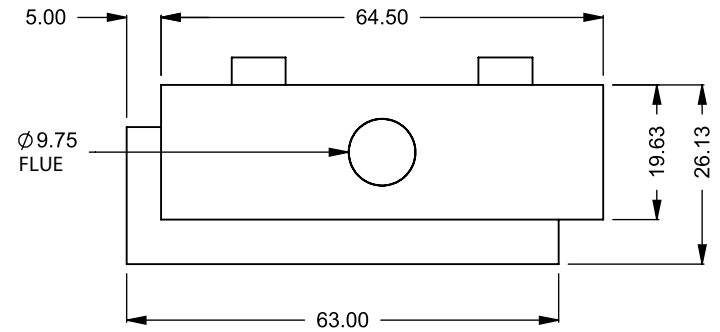

Ø7.88
2X

C520CL
COOL-Pack
Rear Intake

**PRELIMINARY
DRAWING ONLY**

EXAMPLE CONFIGURATION	UNLESS OTHERWISE SPECIFIED	DATE
MONTIGO COMMERCIAL FIREPLACES ARE CUSTOM BUILT FOR EACH PROJECT. THIS DRAWING IS FOR REFERENCE ONLY. FLUE AND AIR INTAKE SIZES ARE SUBJECT TO CHANGE DEPENDING ON VENT RUN.	DIMENSIONS ARE IN INCHES TOLERANCES: FRACTIONAL ± 1/8"	15/10/2020

MONTIGO
the art of **fireplaces**
www.montigo.com