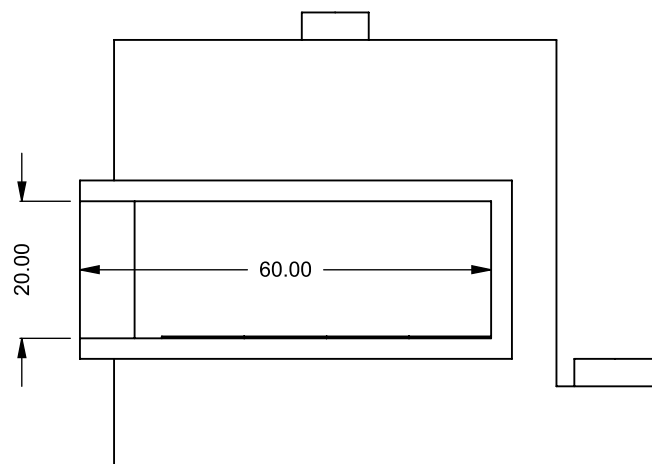

**PRELIMINARY
DRAWING ONLY**

EXAMPLE CONFIGURATION

MONTIGO COMMERCIAL FIREPLACES ARE CUSTOM BUILT FOR EACH PROJECT. THIS DRAWING IS FOR REFERENCE ONLY.

FLUE AND AIR INTAKE SIZES ARE SUBJECT TO CHANGE DEPENDING ON VENT RUN.

UNLESS OTHERWISE SPECIFIED

DIMENSIONS ARE IN INCHES
TOLERANCES: FRACTIONAL $\pm 1/8"$

DATE

15/10/2020

C520CL

COOL-Pack

One Side Right Intake

MONTIGO
the art of **fireplaces**

www.montigo.com