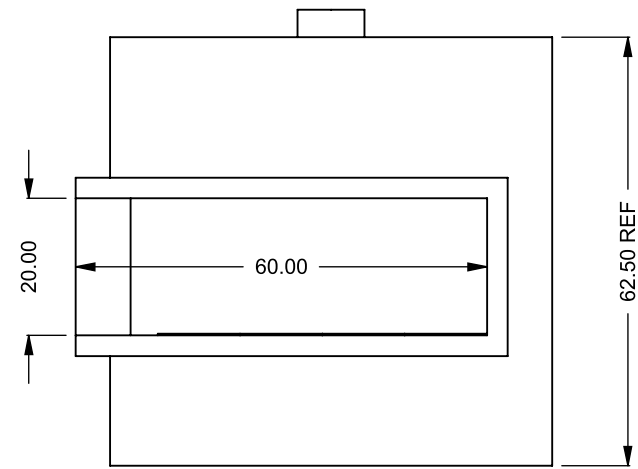

**C520CL**  
COOL-Pack  
**Bottom Intake**

**MONTIGO**  
the art of **fireplaces**  
www.montigo.com

Ø7.88  
2X

**C520CL**  
COOL-Pack  
**Rear Intake**

**PRELIMINARY  
DRAWING ONLY** 

EXAMPLE CONFIGURATION	UNLESS OTHERWISE SPECIFIED	DATE
<p>MONTIGO COMMERCIAL FIREPLACES ARE CUSTOM BUILT FOR EACH PROJECT. THIS DRAWING IS FOR REFERENCE ONLY.</p> <p>FLUE AND AIR INTAKE SIZES ARE SUBJECT TO CHANGE DEPENDING ON VENT RUN.</p>	<p>DIMENSIONS ARE IN INCHES TOLERANCES: FRACTIONAL ± 1/8"</p>	<p>15/10/2020</p>

FLUE AND AIR INTAKE SIZES ARE SUBJECT TO CHANGE DEPENDING ON VENT RUN.

**UNLESS OTHERWISE SPECIFIED**

DIMENSIONS ARE IN INCHES  
TOLERANCES: FRACTIONAL  $\pm 1/8"$

**DATE**

15/10/2020

**C520CL**

COOL-Pack

**One Side Right Intake**

FLUE AND AIR INTAKE SIZES ARE SUBJECT TO CHANGE DEPENDING ON VENT RUN.

**UNLESS OTHERWISE SPECIFIED**

DIMENSIONS ARE IN INCHES  
TOLERANCES: FRACTIONAL  $\pm 1/8"$

**DATE**

15/10/2020

**C520CL**  
COOL-Pack  
**Top One Side Right Intake**