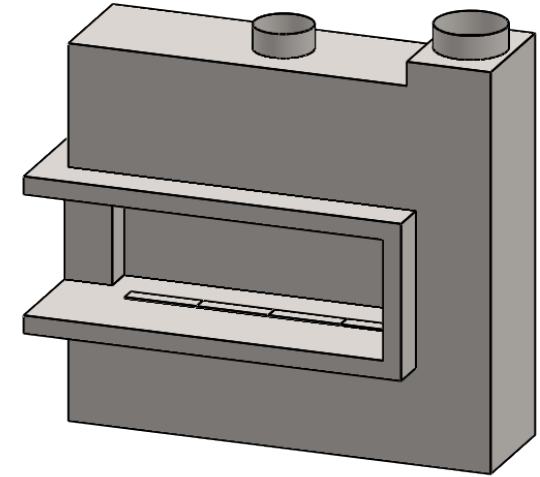

**PRELIMINARY
DRAWING ONLY**

EXAMPLE CONFIGURATION

MONTIGO COMMERCIAL FIREPLACES ARE CUSTOM BUILT FOR EACH PROJECT. THIS DRAWING IS FOR REFERENCE ONLY.

FLUE AND AIR INTAKE SIZES ARE SUBJECT TO CHANGE DEPENDING ON VENT RUN.

UNLESS OTHERWISE SPECIFIED

DIMENSIONS ARE IN INCHES
TOLERANCES: FRACTIONAL $\pm 1/8"$

DATE

15/10/2020

C520CL
COOL-Pack
Top One Side Right Intake

MONTIGO
the art of **fireplaces**
www.montigo.com