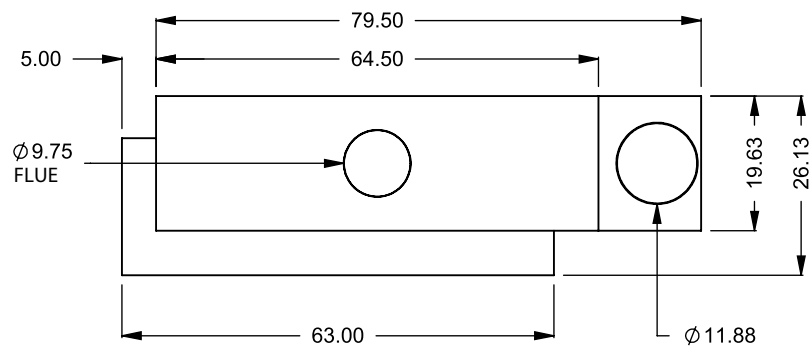

**PRELIMINARY
DRAWING ONLY**

EXAMPLE CONFIGURATION

MONTIGO COMMERCIAL FIREPLACES ARE CUSTOM BUILT FOR EACH PROJECT. THIS DRAWING IS FOR REFERENCE ONLY.

FLUE AND AIR INTAKE SIZES ARE SUBJECT TO CHANGE DEPENDING ON VENT RUN.

UNLESS OTHERWISE SPECIFIED

DIMENSIONS ARE IN INCHES
TOLERANCES: FRACTIONAL $\pm 1/8"$

DATE

15/10/2020

C520CL

COOL-Pack

One Side Right Intake

MONTIGO
the art of **fireplaces**

www.montigo.com