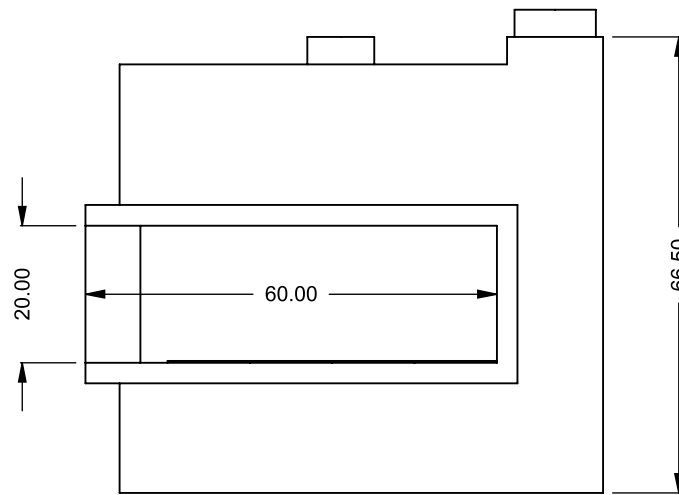

**PRELIMINARY
DRAWING ONLY**

EXAMPLE CONFIGURATION

MONTIGO COMMERCIAL FIREPLACES ARE CUSTOM BUILT FOR EACH PROJECT. THIS DRAWING IS FOR REFERENCE ONLY.

FLUE AND AIR INTAKE SIZES ARE SUBJECT TO CHANGE DEPENDING ON VENT RUN.

UNLESS OTHERWISE SPECIFIED

DIMENSIONS ARE IN INCHES
TOLERANCES: FRACTIONAL $\pm 1/8"$

DATE

15/10/2020

C520CL
COOL-Pack
Top One Side Right Intake

MONTIGO
the art of **fireplaces**
www.montigo.com