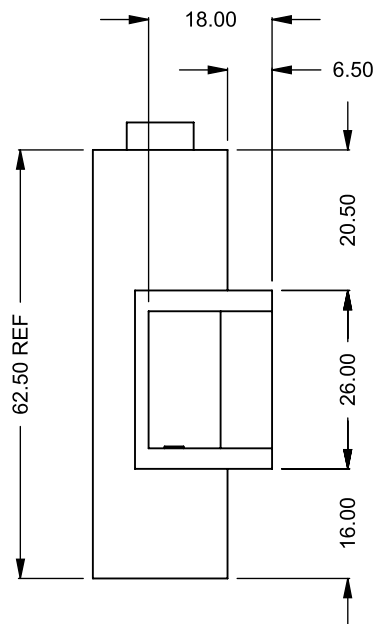

**PRELIMINARY
DRAWING ONLY**

EXAMPLE CONFIGURATION

MONTIGO COMMERCIAL FIREPLACES ARE CUSTOM BUILT FOR EACH PROJECT. THIS DRAWING IS FOR REFERENCE ONLY.

FLUE AND AIR INTAKE SIZES ARE SUBJECT TO CHANGE DEPENDING ON VENT RUN.

UNLESS OTHERWISE SPECIFIED

DIMENSIONS ARE IN INCHES
TOLERANCES: FRACTIONAL $\pm 1/8"$

DATE

15/10/2020

C520CL

COOL-Pack

One Side Right Intake

MONTIGO
the art of **fireplaces**

www.montigo.com