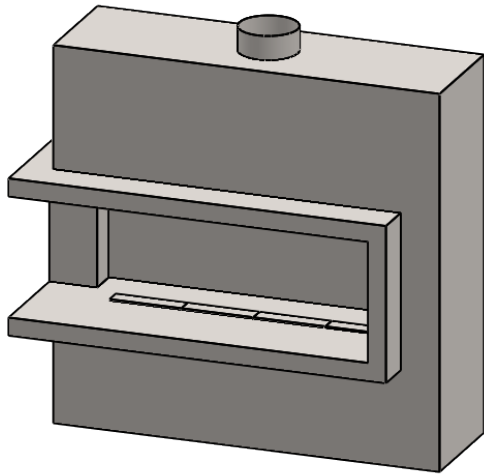

**C520CL**  
COOL-Pack  
**Bottom Intake**

**MONTIGO**  
the art of **fireplaces**  
www.montigo.com

Ø7.88  
2X

**C520CL**  
COOL-Pack  
**Rear Intake**

**PRELIMINARY  
DRAWING ONLY** 

EXAMPLE CONFIGURATION	UNLESS OTHERWISE SPECIFIED	DATE
<p>MONTIGO COMMERCIAL FIREPLACES ARE CUSTOM BUILT FOR EACH PROJECT. THIS DRAWING IS FOR REFERENCE ONLY.</p> <p>FLUE AND AIR INTAKE SIZES ARE SUBJECT TO CHANGE DEPENDING ON VENT RUN.</p>	<p>DIMENSIONS ARE IN INCHES TOLERANCES: FRACTIONAL ± 1/8"</p>	<p>15/10/2020</p>

FLUE AND AIR INTAKE SIZES ARE SUBJECT TO CHANGE DEPENDING ON VENT RUN.

**UNLESS OTHERWISE SPECIFIED**

DIMENSIONS ARE IN INCHES  
TOLERANCES: FRACTIONAL  $\pm 1/8"$

**DATE**

15/10/2020

**C520CL**

COOL-Pack

**One Side Right Intake**