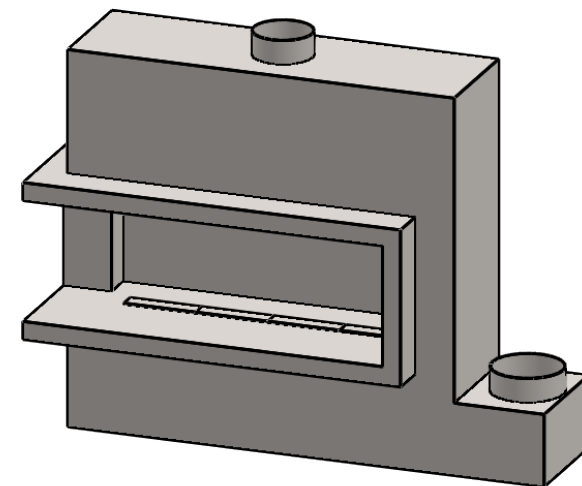

**PRELIMINARY
DRAWING ONLY**

EXAMPLE CONFIGURATION

MONTIGO COMMERCIAL FIREPLACES ARE CUSTOM BUILT FOR EACH PROJECT. THIS DRAWING IS FOR REFERENCE ONLY.

FLUE AND AIR INTAKE SIZES ARE SUBJECT TO CHANGE DEPENDING ON VENT RUN.

UNLESS OTHERWISE SPECIFIED

DIMENSIONS ARE IN INCHES
TOLERANCES: FRACTIONAL $\pm 1/8"$

DATE

15/10/2020

C520CL

COOL-Pack

One Side Right Intake

MONTIGO
the art of **fireplaces**

www.montigo.com