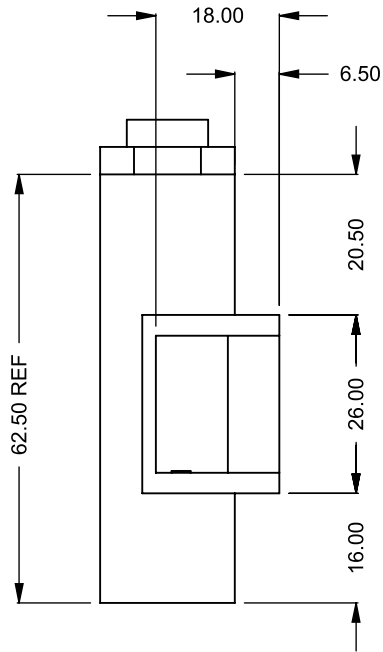

**PRELIMINARY
DRAWING ONLY**

EXAMPLE CONFIGURATION

MONTIGO COMMERCIAL FIREPLACES ARE CUSTOM BUILT FOR EACH PROJECT. THIS DRAWING IS FOR REFERENCE ONLY.

FLUE AND AIR INTAKE SIZES ARE SUBJECT TO CHANGE DEPENDING ON VENT RUN.

UNLESS OTHERWISE SPECIFIED

DIMENSIONS ARE IN INCHES
TOLERANCES: FRACTIONAL $\pm 1/8"$

DATE

15/10/2020

C520CL
COOL-Pack
Top One Side Right Intake

MONTIGO
the art of **fireplaces**
www.montigo.com