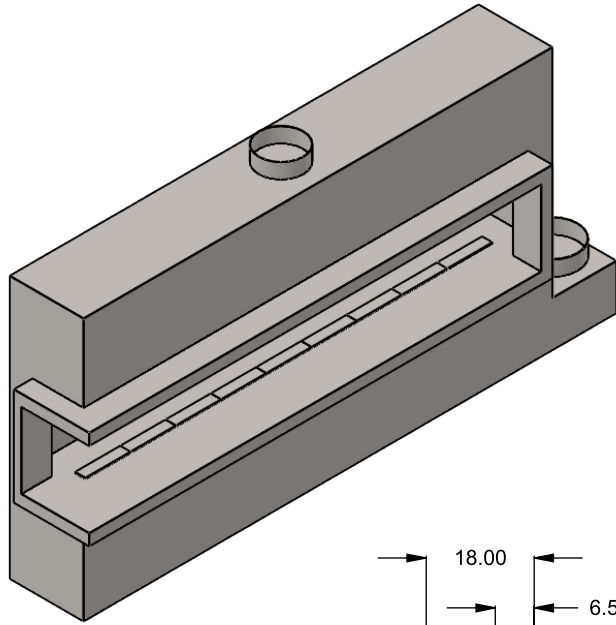

**PRELIMINARY
DRAWING ONLY**

EXAMPLE CONFIGURATION	UNLESS OTHERWISE SPECIFIED	DATE
MONTIGO COMMERCIAL FIREPLACES ARE CUSTOM BUILT FOR EACH PROJECT. THIS DRAWING IS FOR REFERENCE ONLY. FLUE AND AIR INTAKE SIZES ARE SUBJECT TO CHANGE DEPENDING ON VENT RUN.	DIMENSIONS ARE IN INCHES TOLERANCES: FRACTIONAL $\pm 1/8"$	15/10/2020

C1020CL
Power COOL-Pack
One Side Right Intake

MONTIGO
the art of **fireplaces**
www.montigo.com