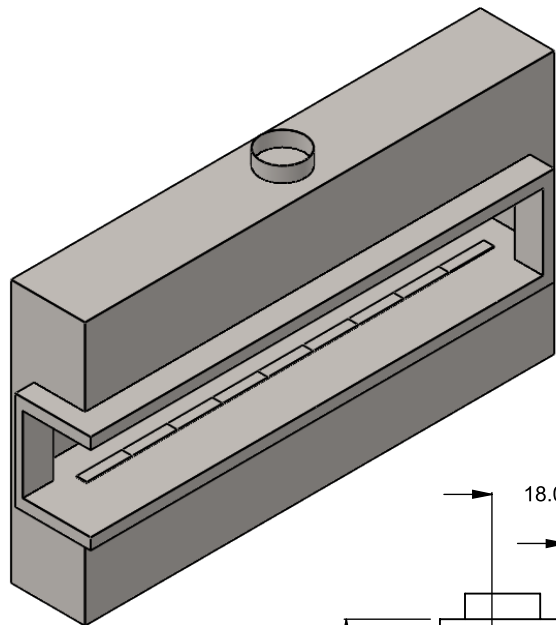

C1020CL
Power COOL-Pack
Rear Intake

**PRELIMINARY
DRAWING ONLY**

EXAMPLE CONFIGURATION	UNLESS OTHERWISE SPECIFIED	DATE
MONTIGO COMMERCIAL FIREPLACES ARE CUSTOM BUILT FOR EACH PROJECT. THIS DRAWING IS FOR REFERENCE ONLY. FLUE AND AIR INTAKE SIZES ARE SUBJECT TO CHANGE DEPENDING ON VENT RUN.	DIMENSIONS ARE IN INCHES TOLERANCES: FRACTIONAL $\pm 1/8"$	15/10/2020

MONTIGO
the art of **fireplaces**
www.montigo.com