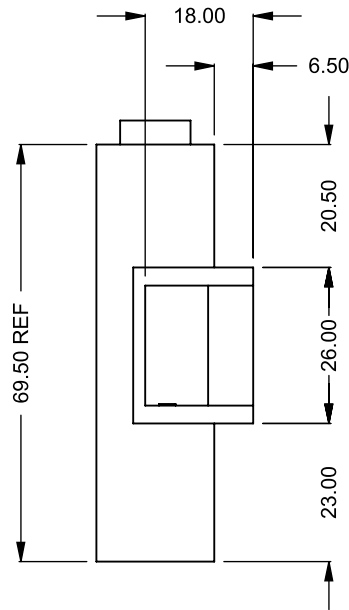

**PRELIMINARY
DRAWING ONLY**

EXAMPLE CONFIGURATION	UNLESS OTHERWISE SPECIFIED	DATE
MONTIGO COMMERCIAL FIREPLACES ARE CUSTOM BUILT FOR EACH PROJECT. THIS DRAWING IS FOR REFERENCE ONLY. FLUE AND AIR INTAKE SIZES ARE SUBJECT TO CHANGE DEPENDING ON VENT RUN.	DIMENSIONS ARE IN INCHES TOLERANCES: FRACTIONAL $\pm 1/8"$	15/10/2020

C1020CL
Power COOL-Pack
One Side Right Intake

MONTIGO
the art of **fireplaces**
www.montigo.com