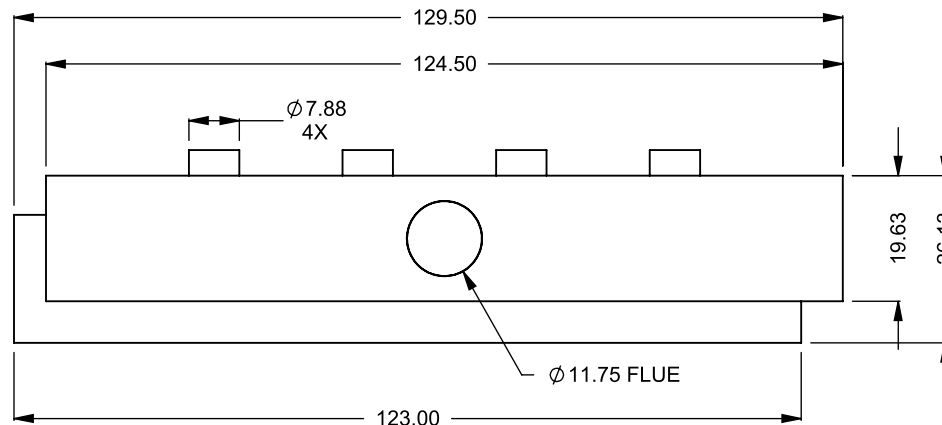

C1020CL
Power COOL-Pack
Rear Intake

**PRELIMINARY
DRAWING ONLY**

EXAMPLE CONFIGURATION	UNLESS OTHERWISE SPECIFIED	DATE
MONTIGO COMMERCIAL FIREPLACES ARE CUSTOM BUILT FOR EACH PROJECT. THIS DRAWING IS FOR REFERENCE ONLY. FLUE AND AIR INTAKE SIZES ARE SUBJECT TO CHANGE DEPENDING ON VENT RUN.	DIMENSIONS ARE IN INCHES TOLERANCES: FRACTIONAL $\pm 1/8"$	15/10/2020

MONTIGO
the art of **fireplaces**
www.montigo.com