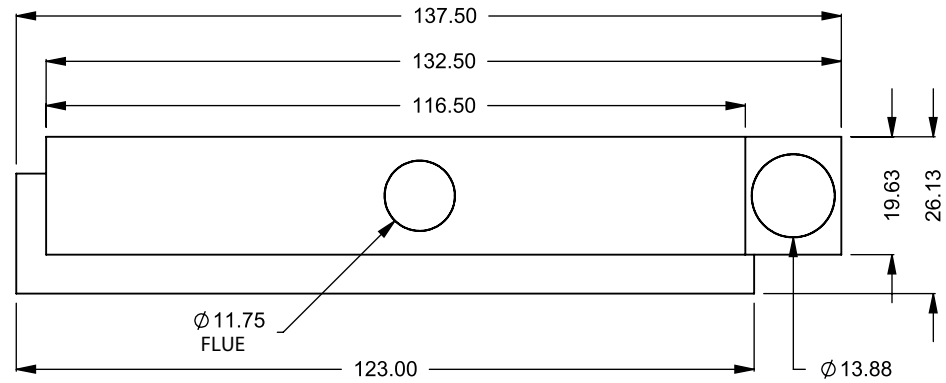

**C1020CL**  
Power COOL-Pack  
**One Side Right Intake**

**MONTIGO**  
the art of **fireplaces**  
[www.montigo.com](http://www.montigo.com)

**C1020CL**  
 Power COOL-Pack  
 Top One Side Right Intake

**PRELIMINARY  
 DRAWING ONLY**