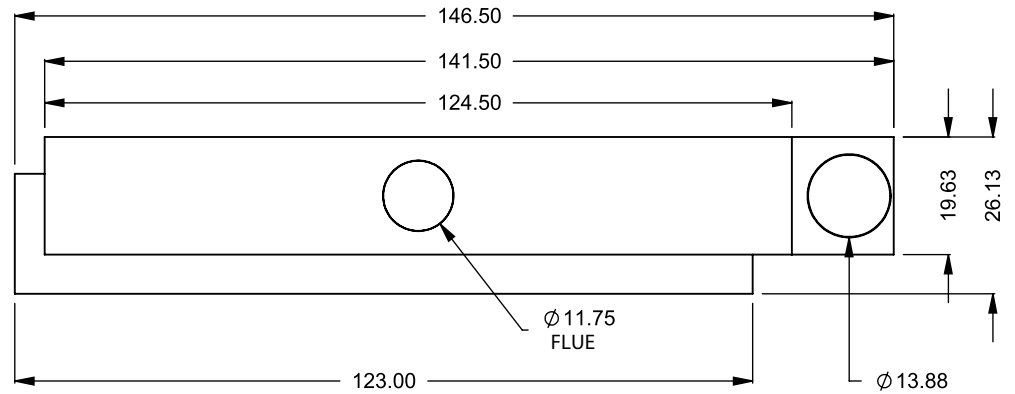

**PRELIMINARY
DRAWING ONLY**

EXAMPLE CONFIGURATION	UNLESS OTHERWISE SPECIFIED	DATE
MONTIGO COMMERCIAL FIREPLACES ARE CUSTOM BUILT FOR EACH PROJECT. THIS DRAWING IS FOR REFERENCE ONLY. FLUE AND AIR INTAKE SIZES ARE SUBJECT TO CHANGE DEPENDING ON VENT RUN.	DIMENSIONS ARE IN INCHES TOLERANCES: FRACTIONAL $\pm 1/8"$	15/10/2020

C1020CL
Power COOL-Pack
One Side Right Intake

MONTIGO
the art of **fireplaces**
www.montigo.com