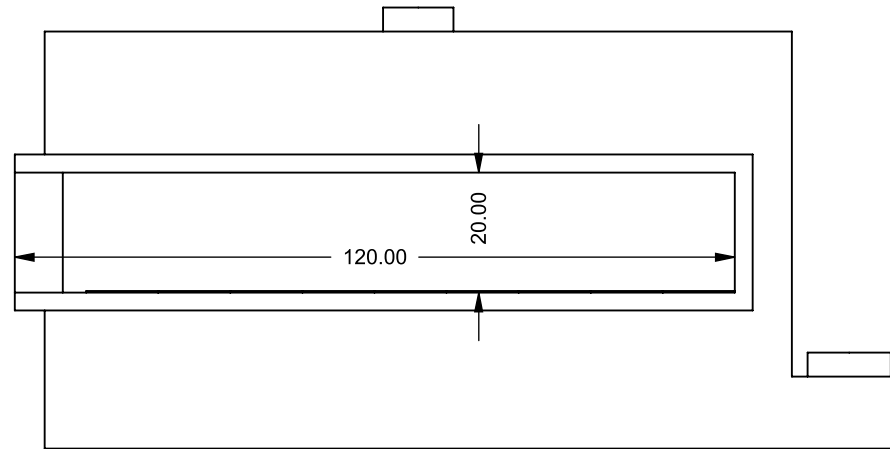

**PRELIMINARY
DRAWING ONLY**

EXAMPLE CONFIGURATION	UNLESS OTHERWISE SPECIFIED	DATE
MONTIGO COMMERCIAL FIREPLACES ARE CUSTOM BUILT FOR EACH PROJECT. THIS DRAWING IS FOR REFERENCE ONLY. FLUE AND AIR INTAKE SIZES ARE SUBJECT TO CHANGE DEPENDING ON VENT RUN.	DIMENSIONS ARE IN INCHES TOLERANCES: FRACTIONAL $\pm 1/8"$	15/10/2020

C1020CL
Power COOL-Pack
One Side Right Intake

MONTIGO
the art of **fireplaces**
www.montigo.com