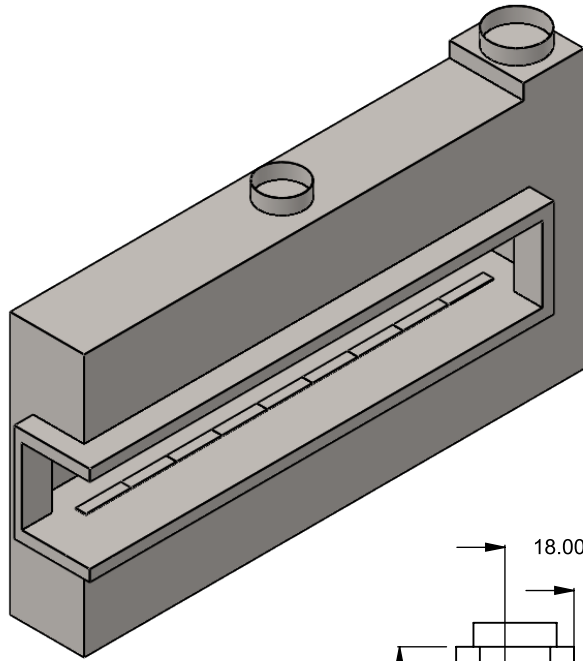

**C1020CL**  
Power COOL-Pack  
**One Side Right Intake**

**MONTIGO**  
the art of **fireplaces**  
[www.montigo.com](http://www.montigo.com)

**C1020CL**  
 Power COOL-Pack  
 Top One Side Right Intake

**PRELIMINARY  
 DRAWING ONLY**