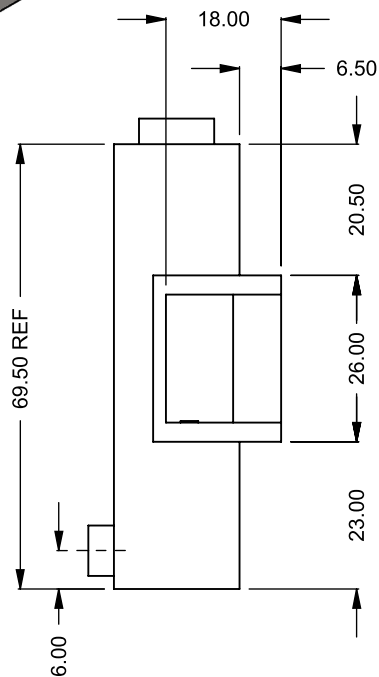

**C1020CL**  
 Power COOL-Pack  
**Bottom Intake**

**PRELIMINARY  
 DRAWING ONLY** 

EXAMPLE CONFIGURATION	UNLESS OTHERWISE SPECIFIED	DATE
MONTIGO COMMERCIAL FIREPLACES ARE CUSTOM BUILT FOR EACH PROJECT. THIS DRAWING IS FOR REFERENCE ONLY.  FLUE AND AIR INTAKE SIZES ARE SUBJECT TO CHANGE DEPENDING ON VENT RUN.	DIMENSIONS ARE IN INCHES TOLERANCES: FRACTIONAL $\pm 1/8"$	15/10/2020

**MONTIGO**  
 the art of **fireplaces**  
 www.montigo.com

**C1020CL**  
Power COOL-Pack  
Rear Intake

**PRELIMINARY  
DRAWING ONLY** 

EXAMPLE CONFIGURATION	UNLESS OTHERWISE SPECIFIED	DATE
<p>MONTIGO COMMERCIAL FIREPLACES ARE CUSTOM BUILT FOR EACH PROJECT. THIS DRAWING IS FOR REFERENCE ONLY.</p> <p>FLUE AND AIR INTAKE SIZES ARE SUBJECT TO CHANGE DEPENDING ON VENT RUN.</p>	<p>DIMENSIONS ARE IN INCHES TOLERANCES: FRACTIONAL <math>\pm 1/8"</math></p>	<p>15/10/2020</p>