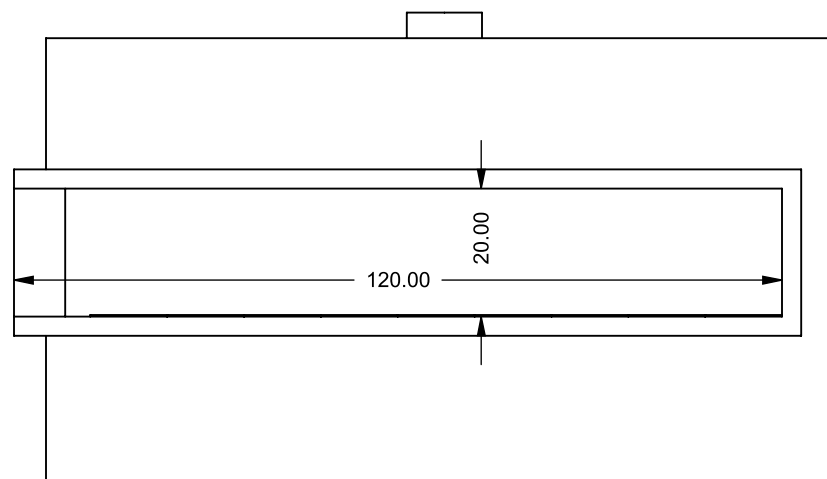

C1020CL
Power COOL-Pack
Rear Intake

**PRELIMINARY
DRAWING ONLY**

EXAMPLE CONFIGURATION	UNLESS OTHERWISE SPECIFIED	DATE
MONTIGO COMMERCIAL FIREPLACES ARE CUSTOM BUILT FOR EACH PROJECT. THIS DRAWING IS FOR REFERENCE ONLY. FLUE AND AIR INTAKE SIZES ARE SUBJECT TO CHANGE DEPENDING ON VENT RUN.	DIMENSIONS ARE IN INCHES TOLERANCES: FRACTIONAL $\pm 1/8"$	15/10/2020

MONTIGO
the art of **fireplaces**
www.montigo.com