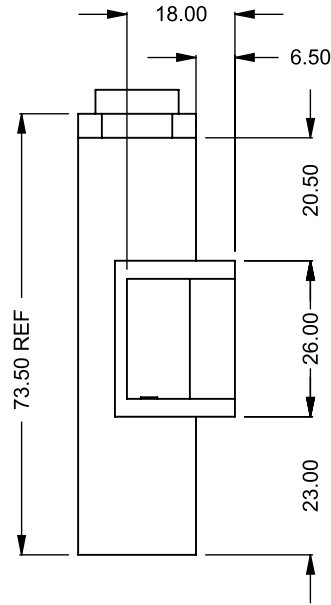

**C1020CL**  
Power COOL-Pack  
**One Side Right Intake**

**MONTIGO**  
the art of **fireplaces**  
[www.montigo.com](http://www.montigo.com)

**C1020CL**  
 Power COOL-Pack  
 Top One Side Right Intake

**PRELIMINARY  
 DRAWING ONLY**