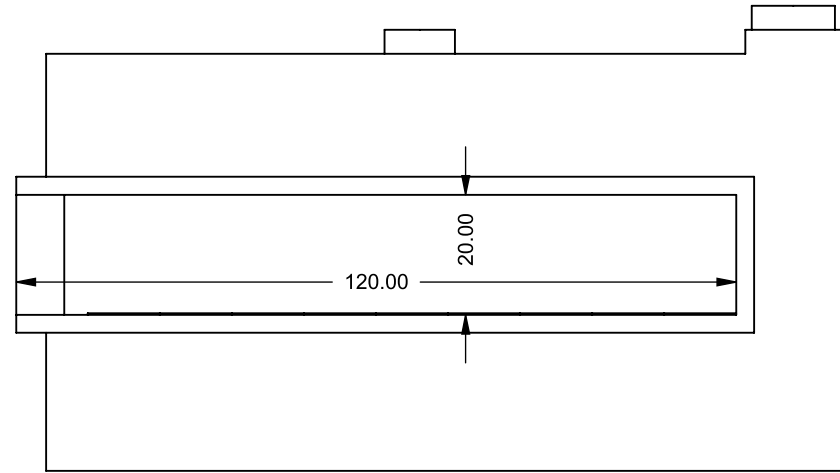

**C1020CL**  
Power COOL-Pack  
**One Side Right Intake**

**MONTIGO**  
the art of **fireplaces**  
[www.montigo.com](http://www.montigo.com)

**C1020CL**  
 Power COOL-Pack  
 Top One Side Right Intake

**PRELIMINARY  
 DRAWING ONLY**