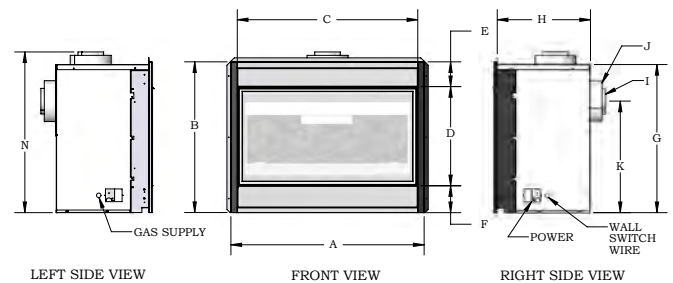

All specifications, framing dimensions, product designs, materials and colors are subject to change without notice. The actual flame pattern and color may vary slightly from the illustrations. Diagrams and illustrations are not to scale.

Options & accessories may have associated surcharge.

For more inspiration go to:
www.montigo.com

Direct Vent - Flush Face

Unit Dimensions

Model#	A	B	C	D	E	F	G	H	I	J	K	L	M	N	O	P
L38DF	37 1/4"	29 1/4"	35 1/4"	19 3/4"	4 7/8"	5 1/4"	29"	18 1/4"	5"	8"	21 7/8"	35 5/8"	11 1/8"	31 1/2"	21 1/8"	39 1/4"
L42DF	42"	30 1/2"	39 1/2"	20 1/4"	4 3/4"	5 3/8"	33 3/8"	19 3/4"	5"	8"	26 1/4"	39 1/4"	12 1/4"	36 3/4"	22 1/4"	43 3/4"
L52DF	52"	33 1/4"	47"	21 1/4"	6"	5 3/4"	33 1/2"	21 1/4"	5"	8"	28"	47 1/4"	14 1/4"	37 3/4"	24 1/4"	53 3/4"