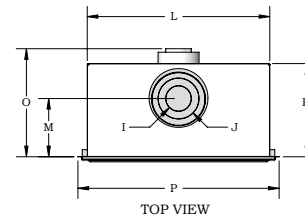

Options & accessories may have associated surcharge.

For more inspiration go to:
www.montigo.com

Direct Vent - Flush Face

Unit Dimensions

Model#	A	B	C	D	E	F	G	H	I	J	K	L	M	N	O	P
L38DF	37 1/4"	29 1/4"	35 1/4"	19 3/4"	4 7/8"	5 1/4"	29"	18 1/4"	5"	8"	21 7/8"	35 5/8"	11 1/8"	31 1/2"	21 1/8"	39 1/4"
L42DF	42"	30 1/2"	39 1/2"	20 1/4"	4 3/4"	5 3/8"	33 3/8"	19 3/4"	5"	8"	26 1/4"	39 1/4"	12 1/4"	36 3/4"	22 1/4"	43 3/4"
L52DF	52"	33 1/4"	47"	21 1/4"	6"	5 3/4"	33 1/2"	21 1/4"	5"	8"	28"	47 1/4"	14 1/4"	37 3/4"	24 1/4"	53 3/4"

Framing Dimensions*

Model#	Q	R	S	T	U
L38DF	35 1/4"	37 3/4"	20 1/8"	75"	54 1/4"
L42DF	37"	42"	22 5/8"	84 1/2"	60 3/4"
L52DF	39 1/2"	52"	25 3/4"	96 1/2"	68 1/4"

Available at: