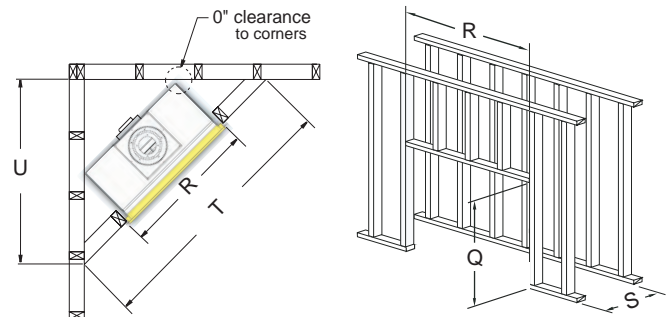

Options & accessories may have associated surcharge.

For more inspiration go to:
www.montigo.com

Direct Vent - Flush Face

Unit Dimensions

Model#	A	B	C	D	E	F	G	H	I	J	K	L	M	N	O	P
L38DF	37 1/4"	29 1/4"	35 1/4"	19 3/4"	4 7/8"	5 1/4"	29"	18 1/4"	5"	8"	21 7/8"	35 5/8"	11 1/8"	31 1/2"	21 1/8"	39 1/4"
L42DF	42"	30 1/2"	39 1/2"	20 1/4"	4 3/4"	5 3/8"	33 3/8"	19 3/4"	5"	8"	26 1/4"	39 1/4"	12 1/4"	36 3/4"	22 1/4"	43 3/4"
L52DF	52"	33 1/4"	47"	21 1/4"	6"	5 3/4"	33 1/2"	21 1/4"	5"	8"	28"	47 1/4"	14 1/4"	37 3/4"	24 1/4"	53 3/4"

Framing Dimensions*

Model#	Q	R	S	T	U
L38DF	35 1/4"	37 3/4"	20 1/8"	75"	54 1/4"
L42DF	37"	42"	22 5/8"	84 1/2"	60 3/4"
L52DF	39 1/2"	52"	25 3/4"	96 1/2"	68 1/4"

Available at: