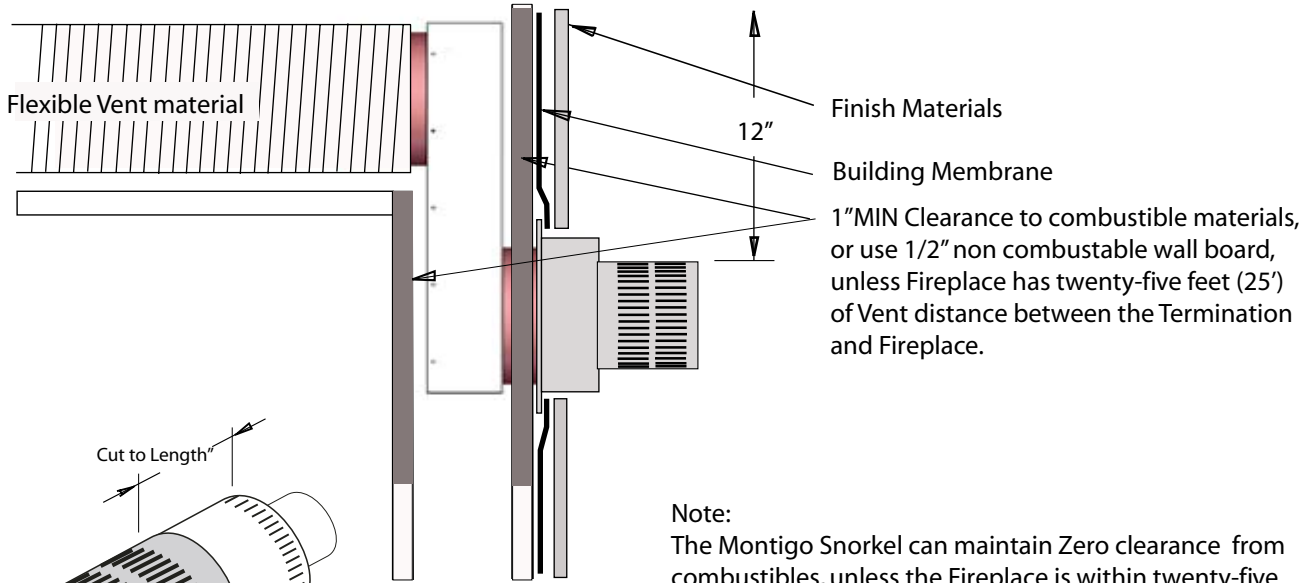

Montigo Snorkel Termination

Model Number SNK74

For use under overhangs or balcony's.

Concrete

MTO Custom Montigo Termination

Note:
The Montigo Snorkel can maintain Zero clearance from combustibles, unless the Fireplace is within twenty-five feet (25') of the Termination (See Instalation Instructions).

CAUTION:
This Snorkle can only be used with a Montigo Power Venter, model LDVPV. This is not a Direct Vent Termination.

'X' = Standard depth of 1-1/2"; can be ordered to any depth.

'Y' = Standard size of 11 1/4"; can be ordered from 9" to 16'.