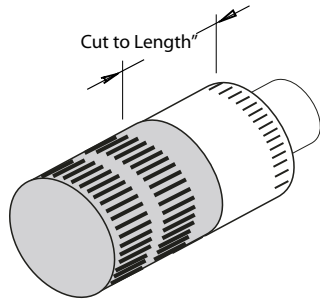

Montigo Snorkel Termination

Model Number SNK74

For use under overhangs or balcony's.

Concrete

MTO Custom Montigo Termination

Note:
The Montigo Snorkel can maintain Zero clearance from combustibles, unless the Fireplace is within twenty-five feet (25') of the Termination (See Instalation Instructions).

CAUTION:
This Snorkle can only be used with a Montigo Power Venter, model LDVPV. This is not a Direct Vent Termination.

'X' = Standard depth of 1-1/2"; can be ordered to any depth.

'Y' = Standard size of 11 1/4"; can be ordered from 9" to 16'.