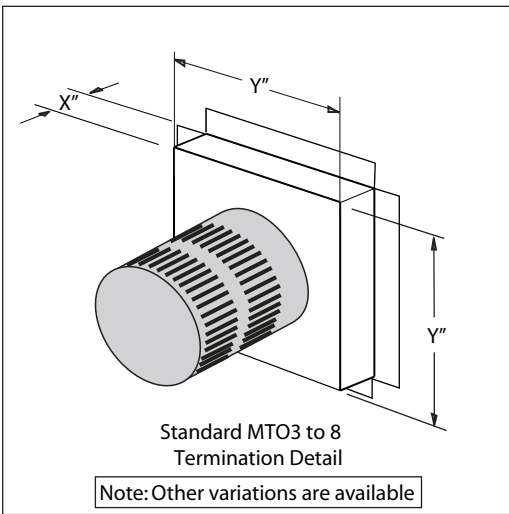

Montigo Snorkel Termination

Model Number SNK74

For use under overhangs or balcony's.

Concrete

MTO Custom Montigo Termination

Note:
The Montigo Snorkel can maintain Zero clearance from combustibles, unless the Fireplace is within twenty-five feet (25') of the Termination (See Instalation Instructions).

CAUTION:
This Snorkle can only be used with a Montigo Power Venter, model LDVPV. This is not a Direct Vent Termination.

'X' = Standard depth of 1-1/2"; can be ordered to any depth.

'Y' = Standard size of 11 1/4"; can be ordered from 9" to 16'.