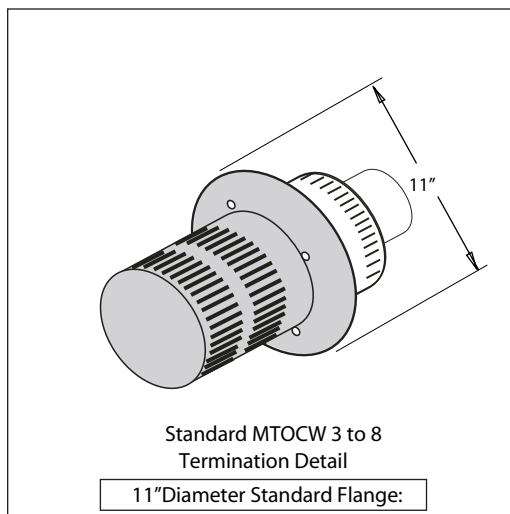

Montigo Snorkel Termination

Model Number SNK74

For use under overhangs or balcony's.

Concrete

MTO Custom Montigo Termination

Note:
The Montigo Snorkel can maintain Zero clearance from combustibles, unless the Fireplace is within twenty-five feet (25') of the Termination (See Instalation Instructions).

CAUTION:
This Snorkle can only be used with a Montigo Power Venter, model LDVPV. This is not a Direct Vent Termination.

'X' = Standard depth of 1-1/2"; can be ordered to any depth.

'Y' = Standard size of 11 1/4"; can be ordered from 9" to 16'.