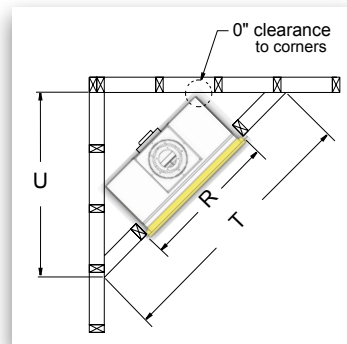

Consult the owner's manual for complete installation instructions and proper clearances to combustible surfaces prior to installing fireplace.

All specifications, framing dimensions, product designs, materials and colors are subject to change without notice. The actual flame pattern and color may vary slightly from the illustrations. Diagrams and illustrations are not to scale.

Options & accessories may have associated surcharge.

For more inspiration go to:  
[www.montigo.com](http://www.montigo.com)

Framing Dimensions*					
Model#	Q	R	S	T	U
L38DF	35 <sup>1</sup> / <sub>4</sub> "	37 <sup>3</sup> / <sub>4</sub> "	20 <sup>1</sup> / <sub>8</sub> "	75"	54 <sup>1</sup> / <sub>4</sub> "
L42DF	37"	42"	22 <sup>5</sup> / <sub>8</sub> "	84 <sup>7</sup> / <sub>8</sub> "	60 <sup>5</sup> / <sub>8</sub> "
L52DF	39 <sup>1</sup> / <sub>2</sub> "	52"	25 <sup>3</sup> / <sub>8</sub> "	96 <sup>1</sup> / <sub>2</sub> "	68 <sup>1</sup> / <sub>4</sub> "