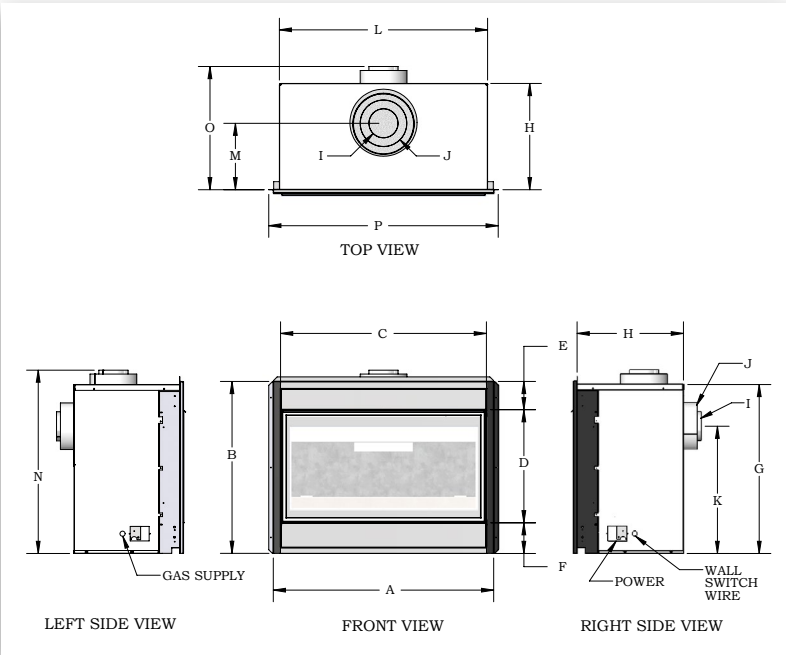

L-Series Single Sided

Direct Vent · Flush Face

Unit Dimensions																
Model#	A	B	C	D	E	F	G	H	I	J	K	L	M	N	O	P
L38DF	37³/₄"	29¹/₄"	35¹/₄"	19³/₈"	4⁷/₈"	5¹/₄"	29"	18¹/₄"	5"	8"	21⁷/₈"	35⁵/₈"	11³/₈"	31¹/₂"	21¹/₈"	39¹/₄"
L42DF	42"	30¹/₂"	39¹/₂"	20¹/₄"	4³/₈"	5³/₈"	33³/₈"	19³/₈"	5"	8"	26⁵/₈"	39³/₈"	12¹/₈"	36³/₈"	22¹/₈"	43³/₈"
L52DF	52"	33¹/₄"	47"	21³/₄"	6"	5³/₈"	33¹/₂"	21⁵/₈"	5"	8"	28"	47³/₈"	14³/₈"	37³/₄"	24¹/₄"	53⁵/₈"

Features:

- ☐ Clean-Face design allows for brick or tile installation over the fireplace frame
- ☐ Convertible using 5"/8" Top or Rear vent
- ☐ Linear Contemporary burner with White, Silver, Opaque Fire Stones[†]
- ☐ Snap-Lock door system
- ☐ Hi/Lo control for adjusting flame level
- ☐ Millivolt control with Piezo spark ignition or IPI Electronic Ignition with continuous pilot mode option
- ☐ 100% fail-safe shut-off valve
- ☐ Screen Barrier

Options:

- ☐ Various Firestone and Fireglass media options[†]
- ☐ Choose from 2 surrounds*
- ☐ Remote Control with flame modulation and digital thermostat
- ☐ Various Remote Control options
- ☐ Circulating Fans with remote speed control
- ☐ Battery backup for uninterrupted operation during power failure.

[†] Go to www.montigo.com for color images

* Please see Fireplace Surround manual for surround dimensions. Framing dimensions may change depending on surround used.

Fireplace BTU/H Input		
Model#	Natural Gas	Liquid Propane
L38DF	25,000	25,000
L42DF	32,000	32,000
L52DF	40,000	40,000

Consult the owner's manual for complete installation instructions and proper clearances to combustible surfaces prior to installing fireplace.

All specifications, framing dimensions, product designs, materials and colors are subject to change without notice. The actual flame pattern and color may vary slightly from the illustrations. Diagrams and illustrations are not to scale.