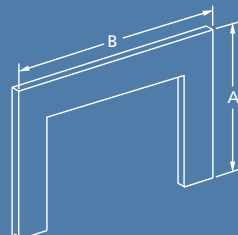

Deluxe Arched Faceplate shown with Satin Black Louvres

Polished Brass louvres and Polished Brass inner trim

Stainless Steel louvres and Stainless Steel trim

Fireplace Dimensions

Mantel Clearance

Faceplate Dimensions

Faceplates available:

	Height (A)	Width (B)
Standard Faceplates	25" x	37 1/2"
	26" x	40"
	28" x	44"
Deluxe Arched Faceplate	25 5/8" x (27 3/4" to the arch)	39 3/4"
Deluxe Square Faceplate	26" x	39 3/4"
Oversized Enclosure Plates	28" x	44"
	30" x	44"