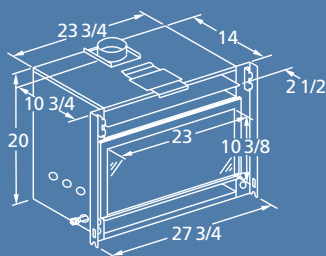

Deluxe Arched Faceplate shown with Satin Black Louvres

Polished Brass louvres and Polished Brass inner trim

Stainless Steel louvres and Stainless Steel trim

Fireplace Dimensions

Mantel Clearance

Faceplate Dimensions

Faceplates available:

	Height (A)	Width (B)
Standard Faceplates	25" x	37 1/2"
	26" x	40"
	28" x	44"
Deluxe Arched Faceplate	25 5/8" x (27 3/4" to the arch)	39 3/4"
Deluxe Square Faceplate	26" x	39 3/4"
Oversized Enclosure Plates	28" x	44"
	30" x	44"