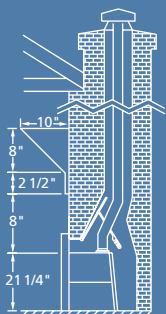

Deluxe Arched Faceplate shown with Satin Black Louvres

Polished Brass louvres and Polished Brass inner trim

Stainless Steel louvres and Stainless Steel trim

Fireplace Dimensions

Mantel Clearance

Faceplate Dimensions

Faceplates available:

	Height (A)	Width (B)
Standard Faceplates	25" x	37 1/2"
	26" x	40"
	28" x	44"
Deluxe Arched Faceplate	25 5/8" x (27 3/4" to the arch)	39 3/4"
Deluxe Square Faceplate	26" x	39 3/4"
Oversized Enclosure Plates	28" x	44"
	30" x	44"