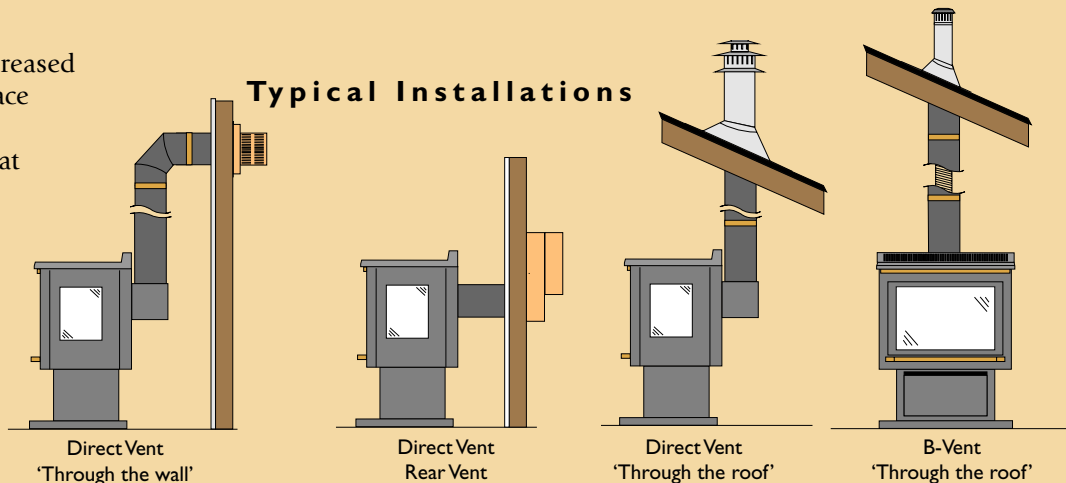

### Typical Installations

Consult owner's manual for complete installation instructions and proper clearances to combustible surfaces prior to installing stove.

**Warranty:** The manufacturer warrants this fireplace to be free from defects in materials and workmanship at the time of manufacture. There is a limited 10 year warranty on the firebox; 5 year limited warranty on the burner and 1 year limited warranty on the pilot burner assembly and fan motors (if included). The valve carries a limited 1 year warranty unless otherwise specified in the installation manual. Glass, plated/painted finishes and refractory lining are exempt.