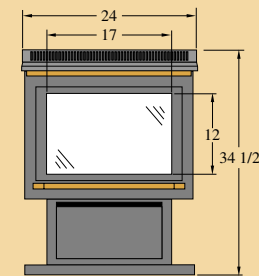

Dimensions

Front View