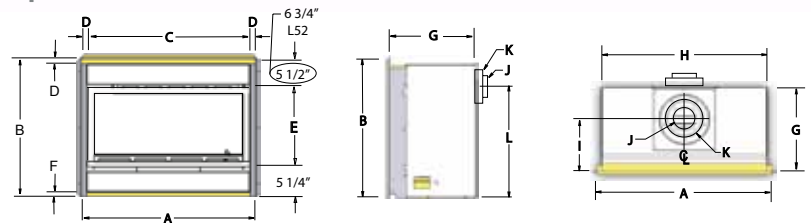

fireplace dimensions