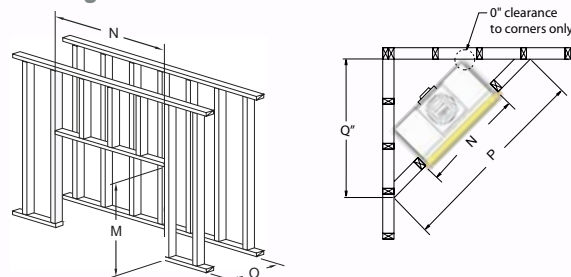

framing dimensions

Consult the owner's manual for complete installation instructions and proper clearances to combustible surfaces prior to installing fireplace.

Warranty: The manufacturer warrants this fireplace to be free from defects in materials and workmanship at the time of manufacture. There is a limited 10 year warranty on the firebox; 5 year limited warranty on the burner and 1 year limited warranty on the pilot burner assembly and fan motors (if included). The valve carries a limited 1 year warranty unless otherwise specified in the installation manual. Glass, plated/painted finishes and refractory lining are exempt.

All specifications, framing dimensions, product designs, materials and colors are subject to change without notice. The actual flame pattern and color may vary slightly from the illustrations. Diagrams and illustrations are not to scale.

MONTIGO DELRAY CORP.

Langley, BC • Ferndale, WA
Phone : (800) 378-3115 Fax: (866) 300-0927
Email: fireplaces@montigo.com •
Website: www.montigo.com

Part# XB0180 - 092109• Printed in Canada